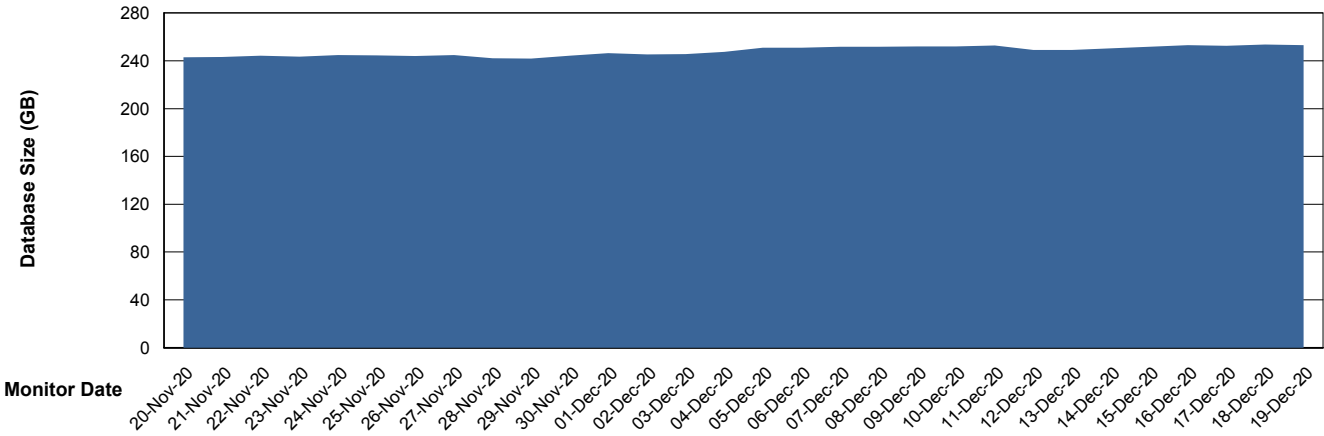

Weekly SLA Customer Report

Customer BNL_Production
Database ID 83

Database Performance BNLDB_Production

DB Processes Max 700
DB Sessions Max 1,072

Weekly SLA Customer Report

Customer BNL_Production
 Database ID 83

DATABASE SIZE BNLDB_Production

Database growth over last month

Database Tablespace BNLDB_Production

Date	Tablespace Name	Filesize (Gb)	Usedsize (Gb)	Percentage free
19-Dec-20	ABSDATA	122	70	43
	INDX	340	148	56
18-Dec-20	ABSDATA	122	70	43
	INDX	340	148	56
17-Dec-20	ABSDATA	122	70	43
	INDX	340	148	56
16-Dec-20	ABSDATA	122	70	43
	INDX	340	148	56
15-Dec-20	ABSDATA	122	70	43
	INDX	340	148	56
14-Dec-20	ABSDATA	122	70	43
	INDX	340	148	56
13-Dec-20	ABSDATA	122	70	43
	INDX	340	148	56