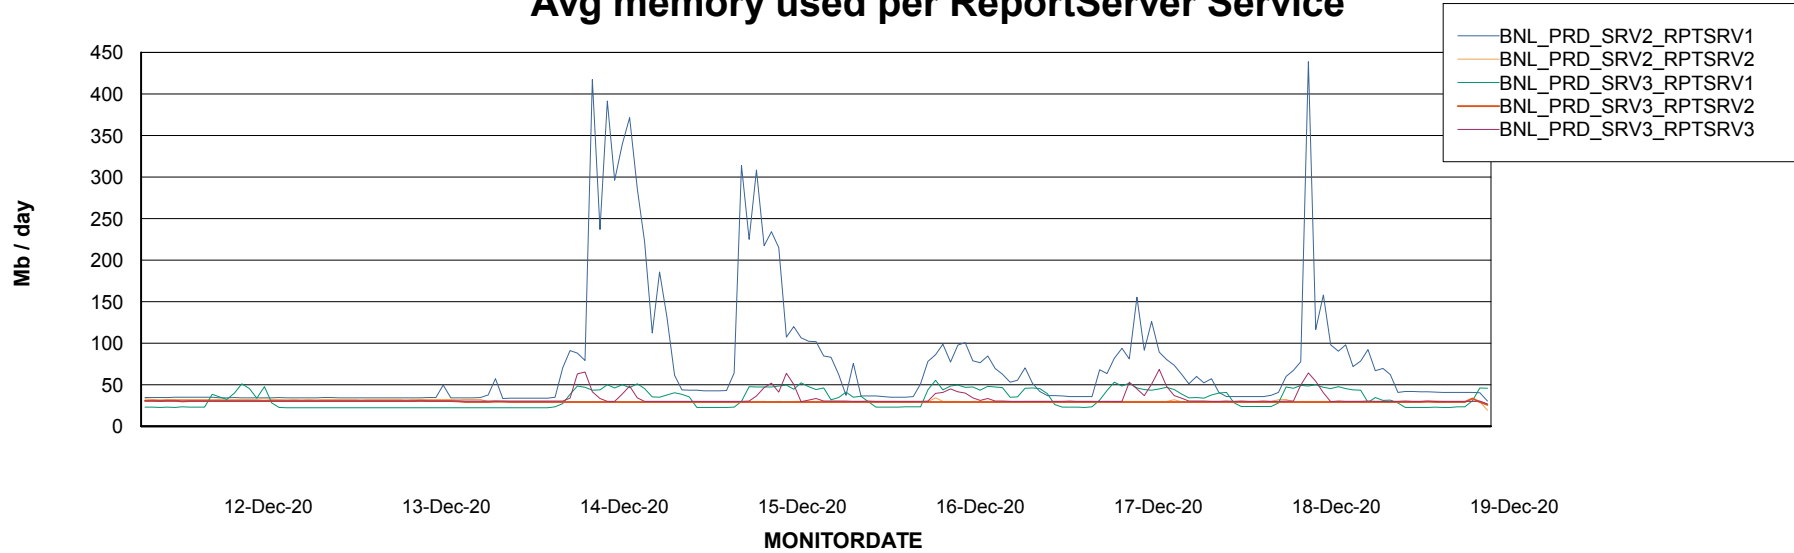

ABSSolute Web Component Services

Avg memory used per ReportServer Service