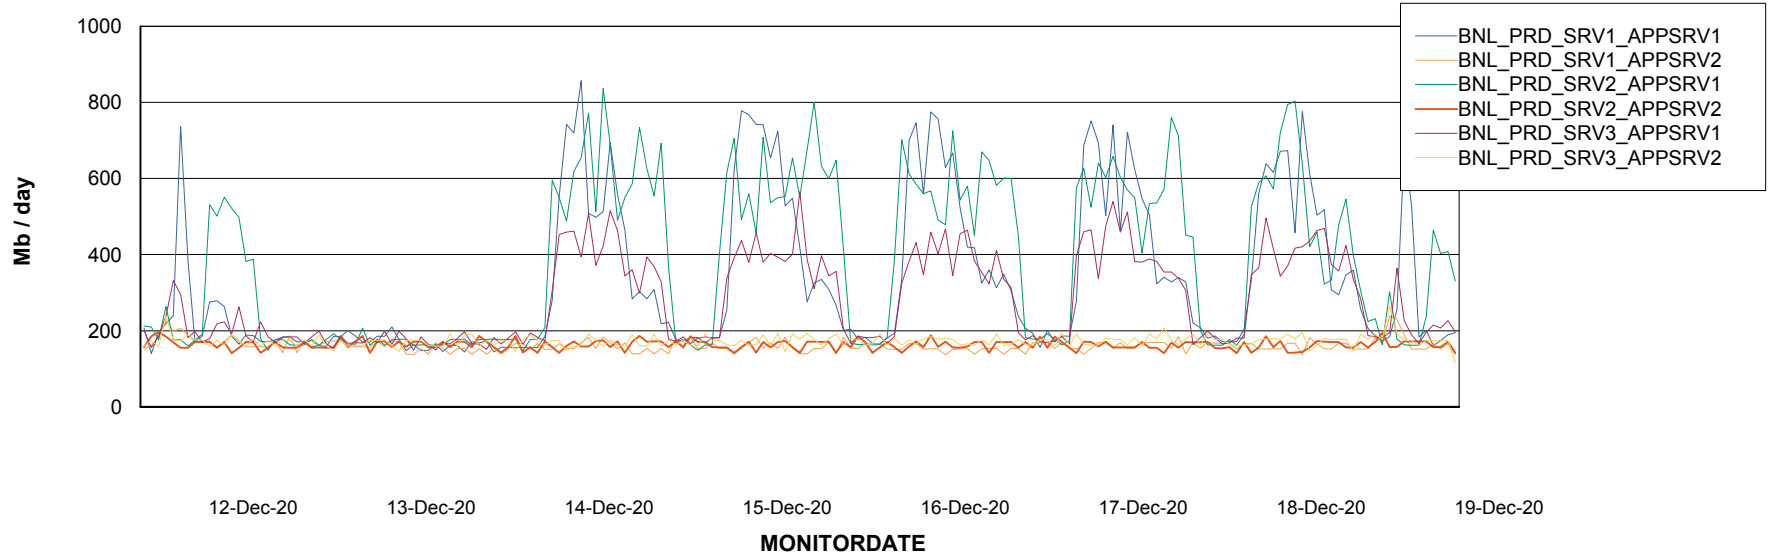

DATABASE SIZE BNLDB_Production

Database growth over last month

Database Tablespace BNLDB_Production

Date	Tablespace Name	Filesize (Gb)	Usedsize (Gb)	Percentage free
19-Dec-20	ABSDATA	122	70	43
	INDX	340	148	56
18-Dec-20	ABSDATA	122	70	43
	INDX	340	148	56
17-Dec-20	ABSDATA	122	70	43
	INDX	340	148	56
16-Dec-20	ABSDATA	122	70	43
	INDX	340	148	56
15-Dec-20	ABSDATA	122	70	43
	INDX	340	148	56
14-Dec-20	ABSDATA	122	70	43
	INDX	340	148	56
13-Dec-20	ABSDATA	122	70	43
	INDX	340	148	56

Weekly SLA Customer Report

Customer BNL_Production
Database ID 83

ABSSolute Application Server Services

Avg memory used per ABS Server Service

Avg users per day per ABS server

Weekly SLA Customer Report

Customer BNL_Production
Database ID 83