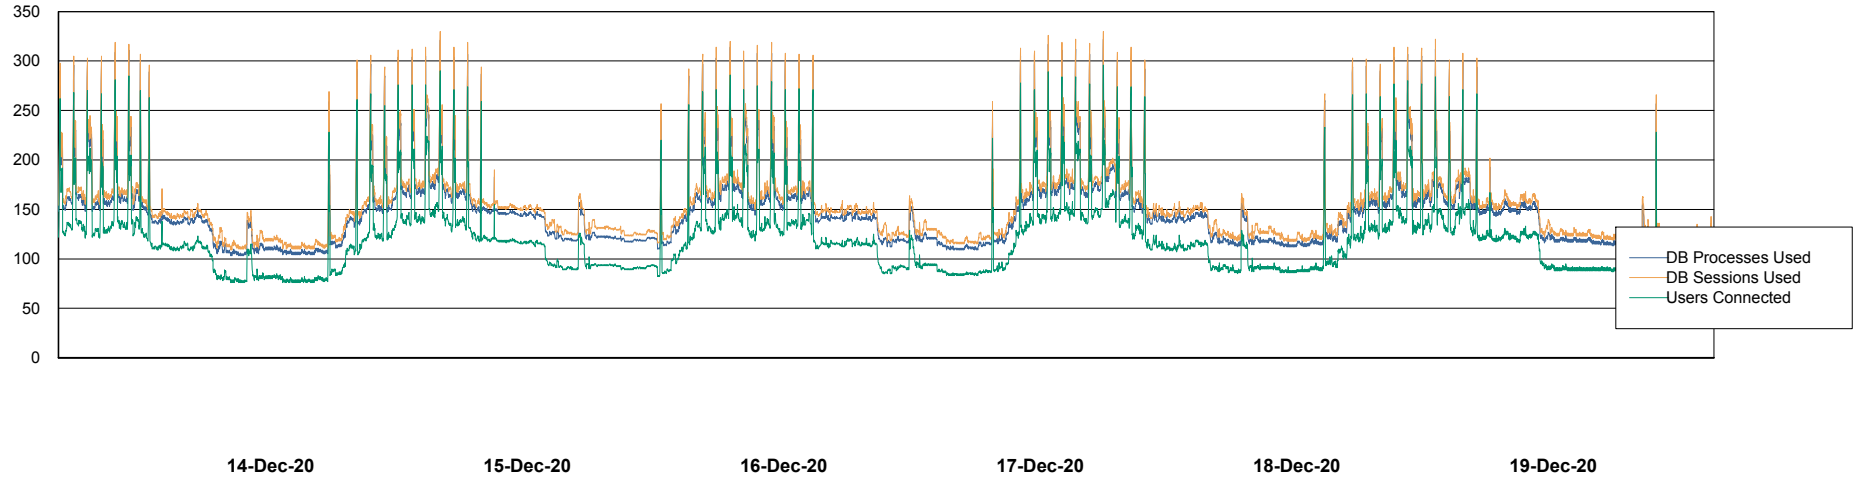

Harddisk Usage BNL_PRD_vm-absa03

	Free disk space on c: (%)	Total disk space on c: (Gb)	Free disk space on d: (%)	Total disk space on d: (Gb)	Free disk space on f: (%)	Total disk space on f: (Gb)
19-Dec-20	71	127	63	127	92	64
18-Dec-20	71	127	63	127	92	64
17-Dec-20	71	127	63	127	92	64
16-Dec-20	71	127	63	127	92	64
15-Dec-20	71	127	63	127	92	64
14-Dec-20	71	127	63	127	92	64
13-Dec-20	71	127	63	127	92	64

Weekly SLA Customer Report

Customer BNL_Production
Database ID 83

Database Performance BNLDB_Production

DB Processes Max 700
DB Sessions Max 1,072

Weekly SLA Customer Report

Customer BNL_Production
 Database ID 83