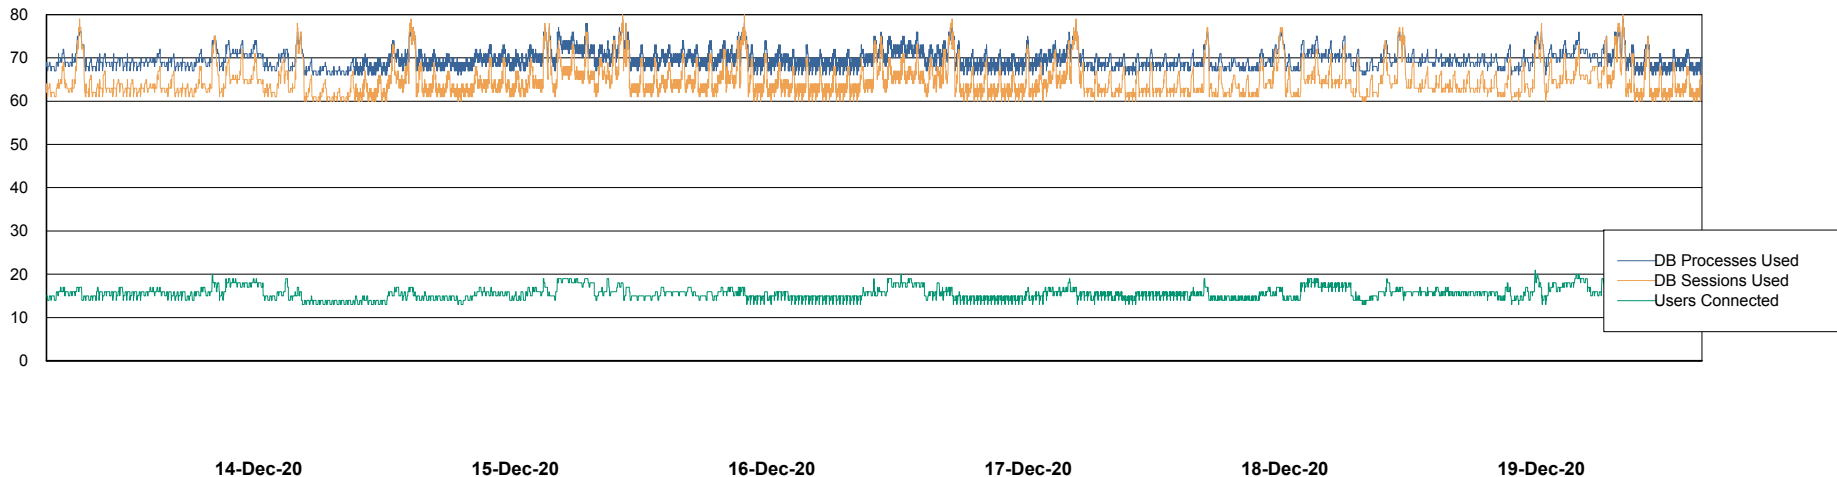

Database Performance BGGDB_BI