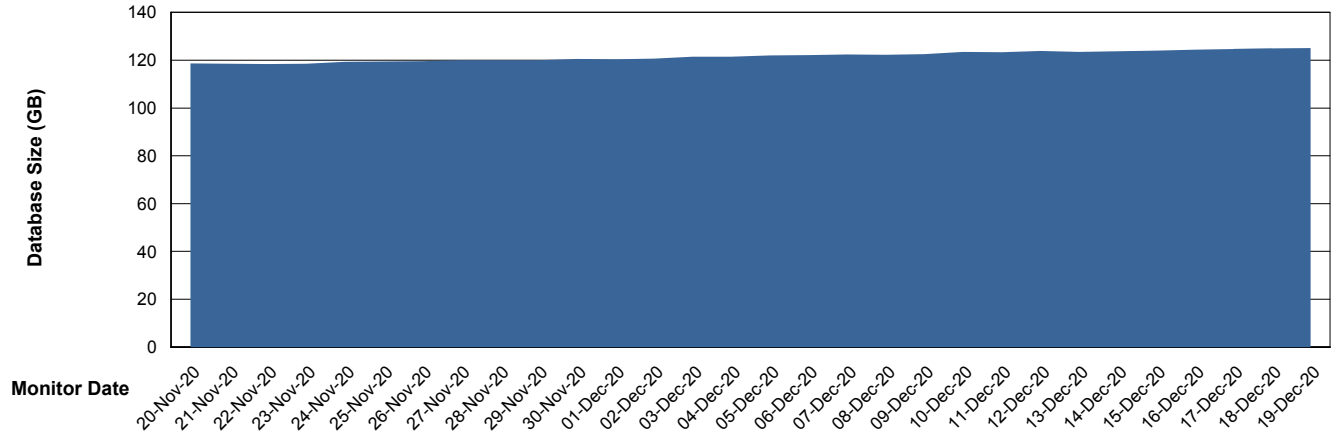

DATABASE SIZE BGGDB_BI

Database growth over last month