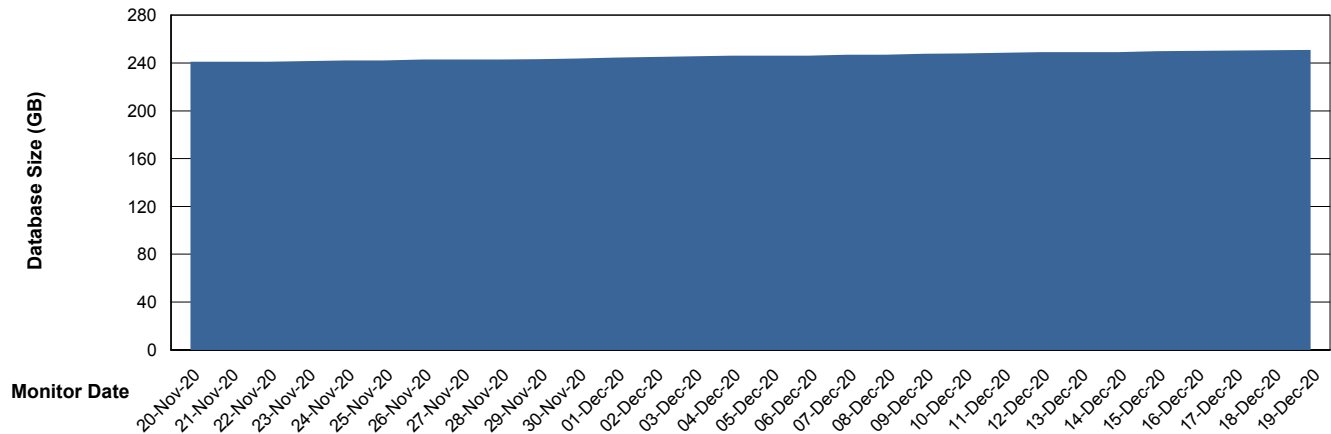

# Weekly SLA Customer Report

Customer BGG\_Production  
Database ID 58

DATABASE SIZE BGGDB\_BI

### Database growth over last month

DATABASE SIZE BGGDB\_Production

### Database growth over last month