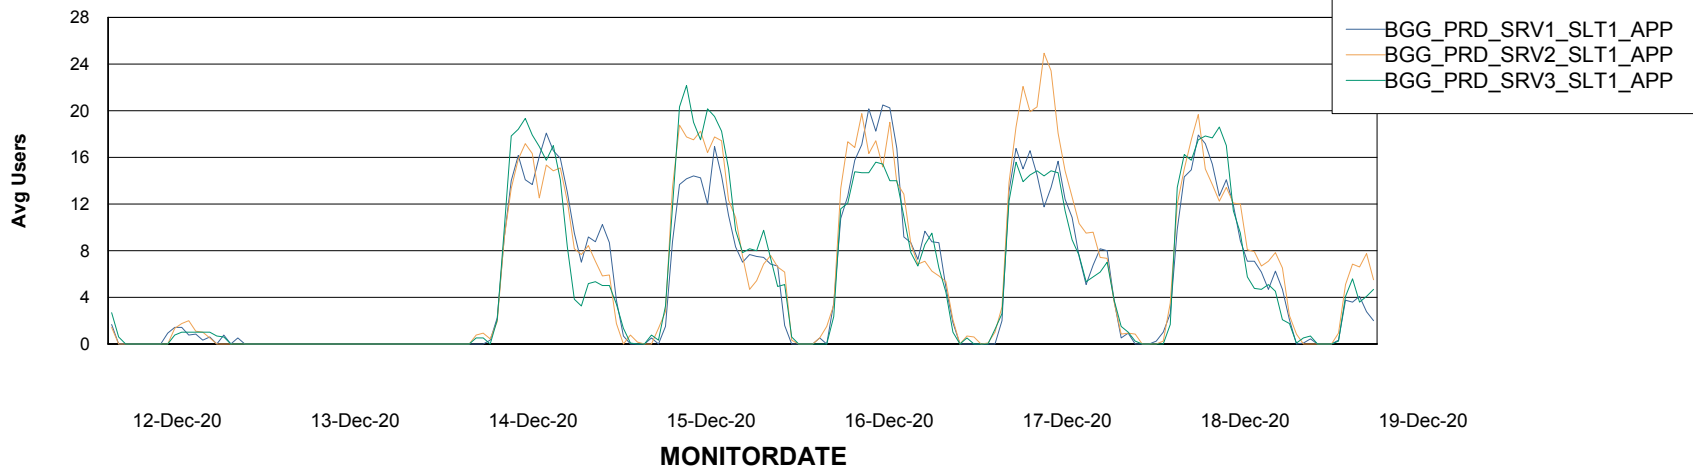

Avg users per day per ABS server