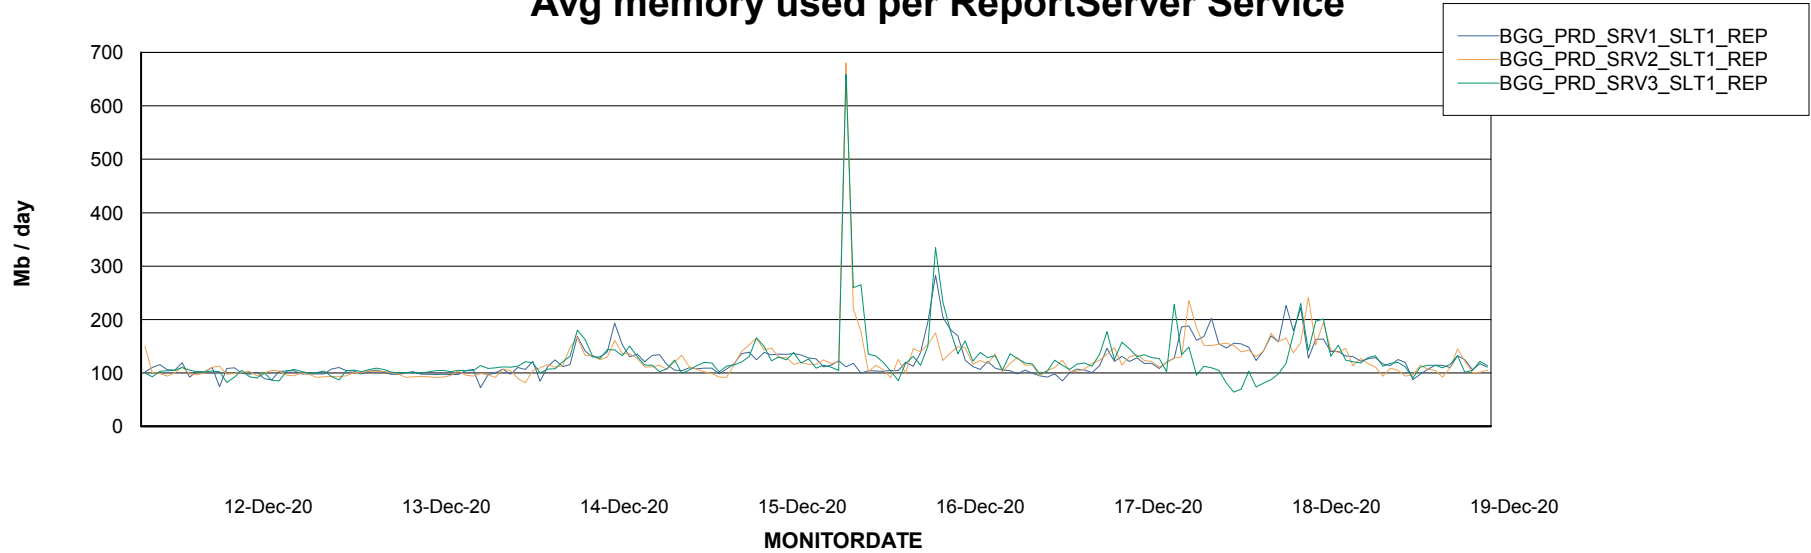

ABSSolute Application ReportServer Services

Avg memory used per ReportServer Service