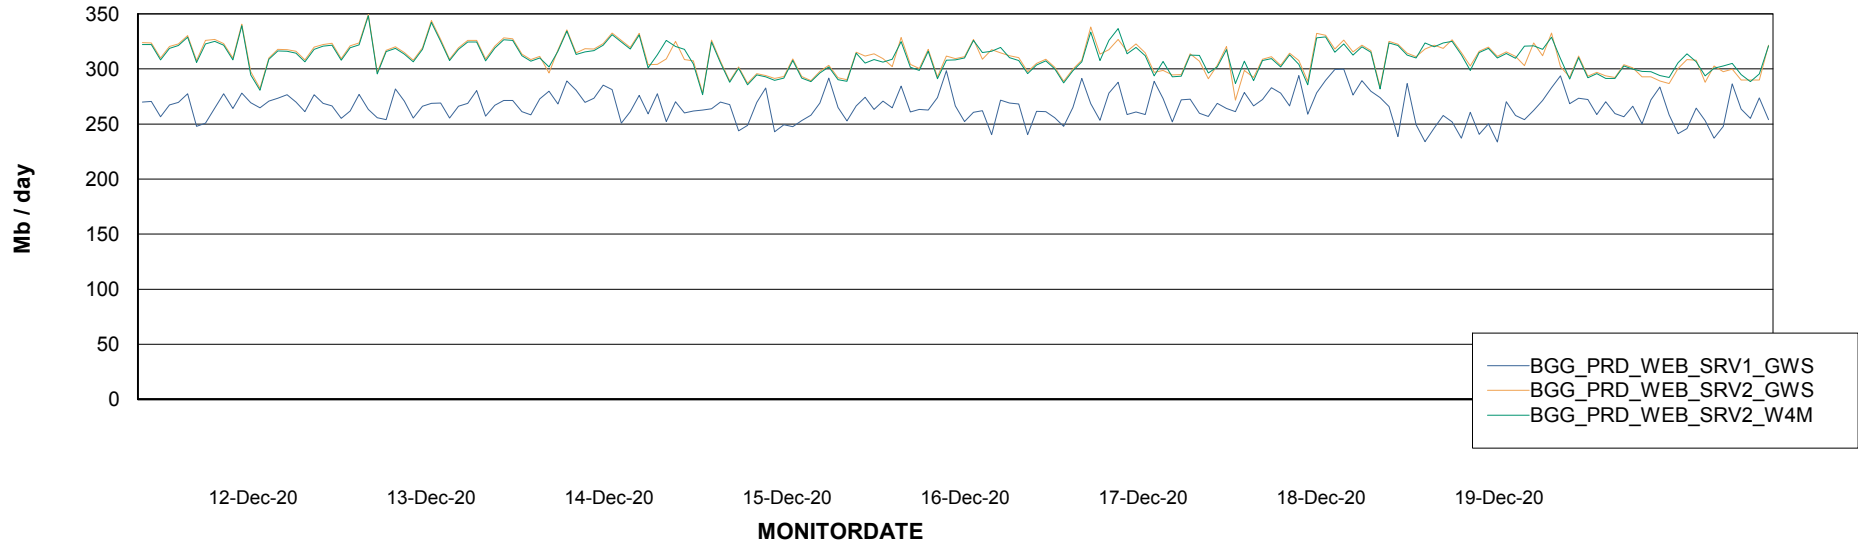

ABSSolute Web Component Services

Avg memory used per ABS Web component