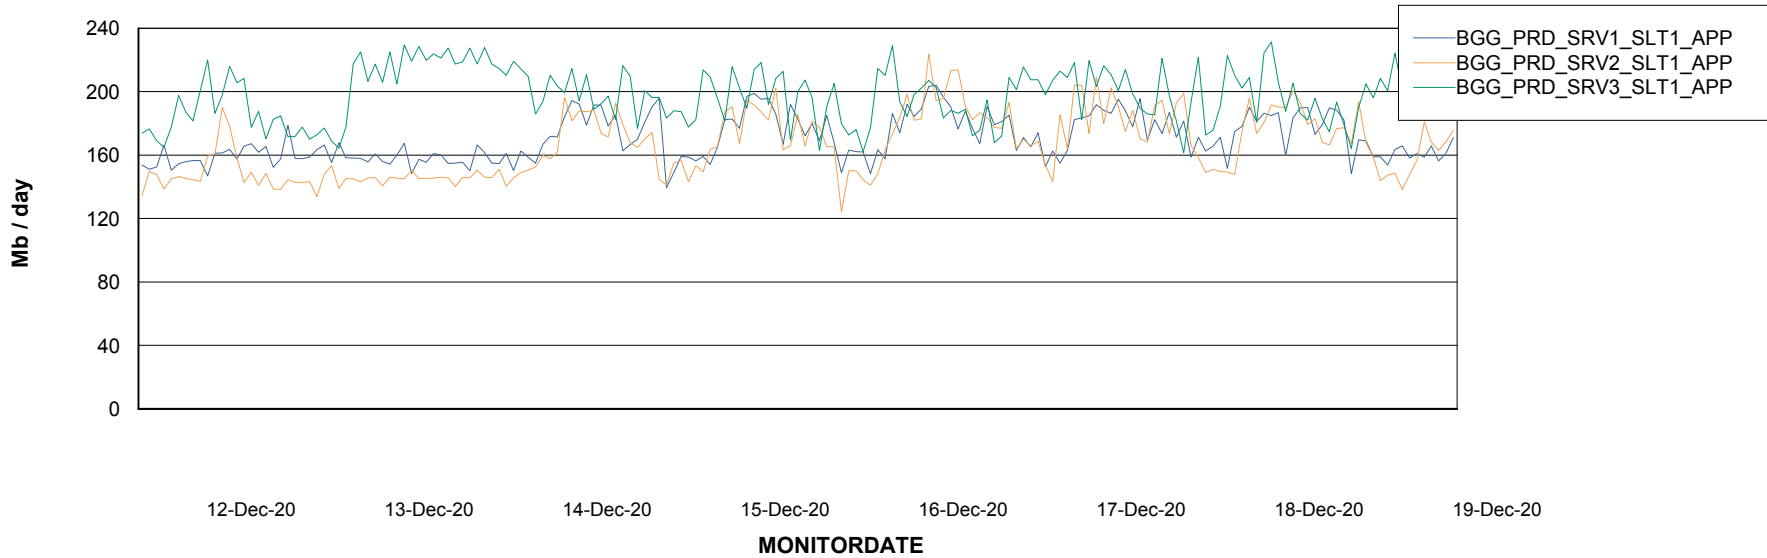

ABSSolute Application Server Services

Avg memory used per ABS Server Service