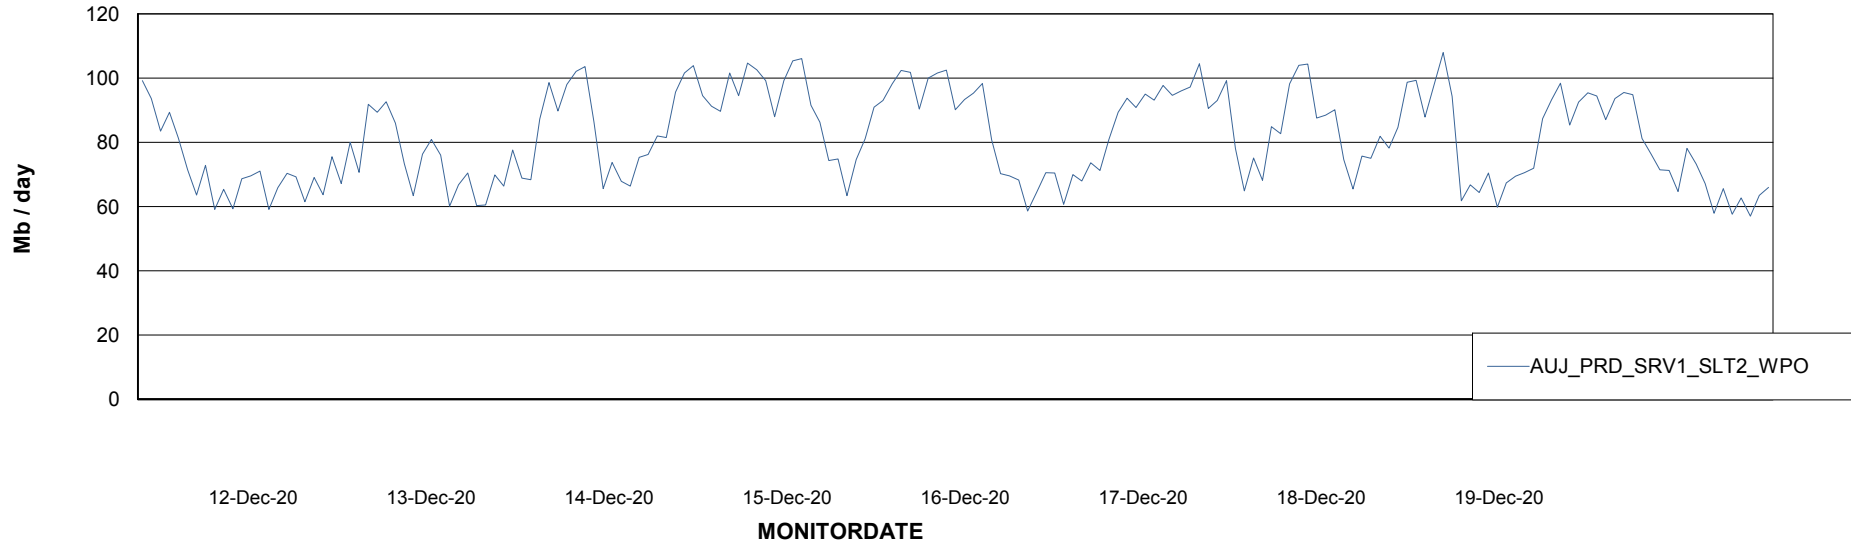

ABSSolute Web Component Services

Avg memory used per ABS Web component