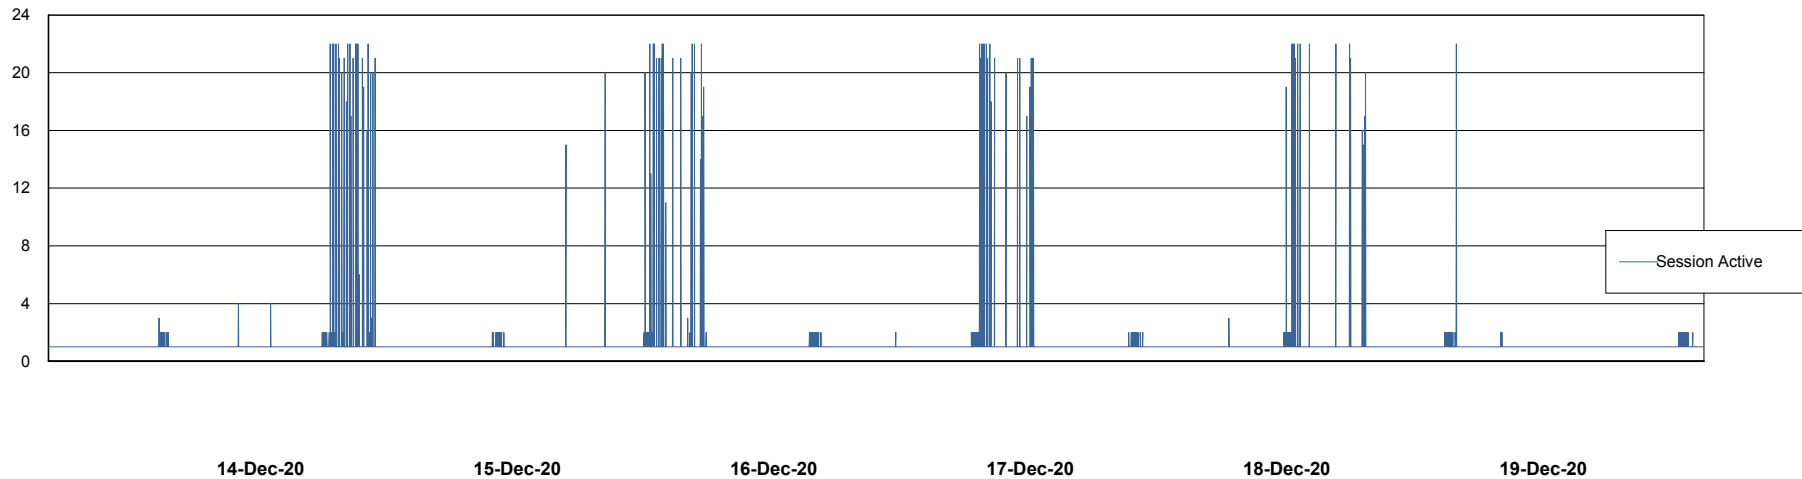

Weekly SLA Customer Report

Customer AUJ_Production
Database ID 41

Database Performance AUJ_DB4_Primary

Weekly SLA Customer Report

Customer AUJ_Production
Database ID 41

Database Performance AUJ_DB5_Standby

Weekly SLA Customer Report

Customer AUJ_Production
Database ID 41

Database Performance AUJ_DB6_Standby2

Weekly SLA Customer Report

Customer AUJ_Production
Database ID 41

Database Performance AUJDB_BI

Weekly SLA Customer Report