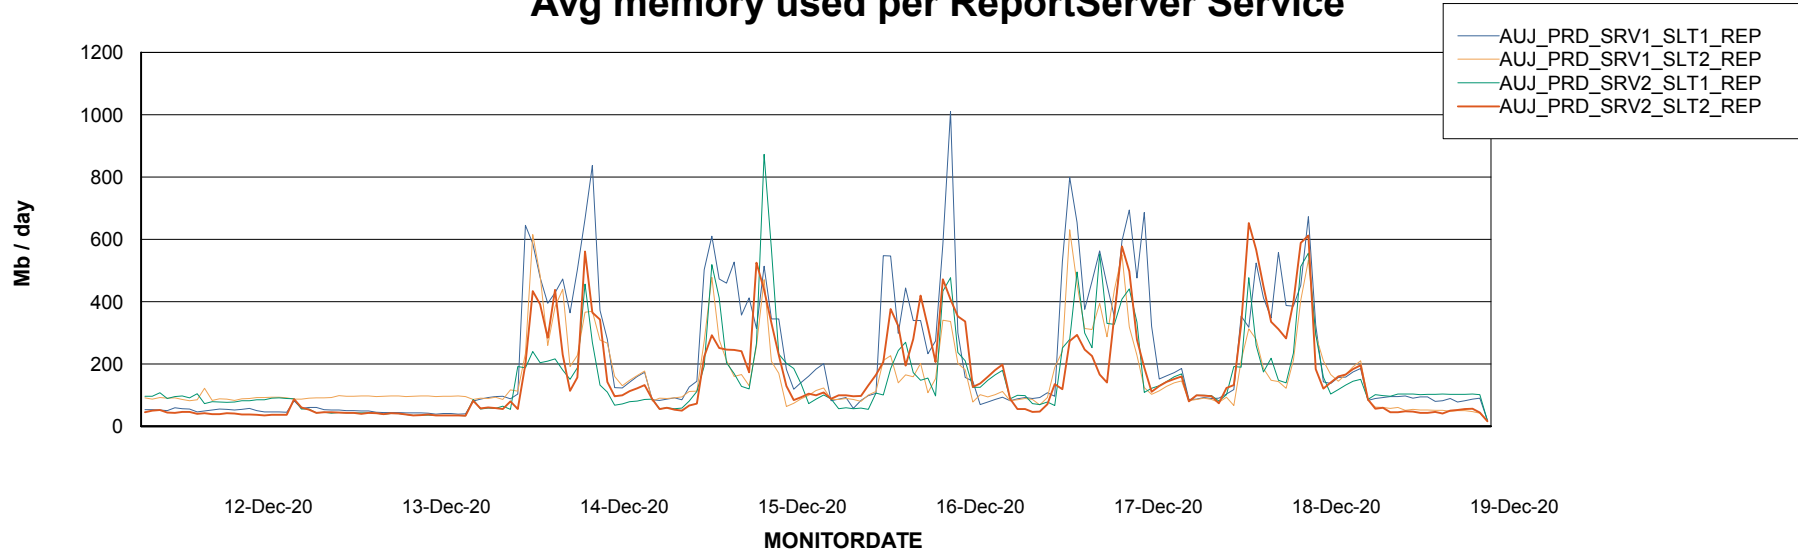

Avg memory used per ABS Server Service

Avg users per day per ABS server

Weekly SLA Customer Report

Customer AUJ_Production
Database ID 41

ABSSolute Application ReportServer Services

Avg memory used per ReportServer Service