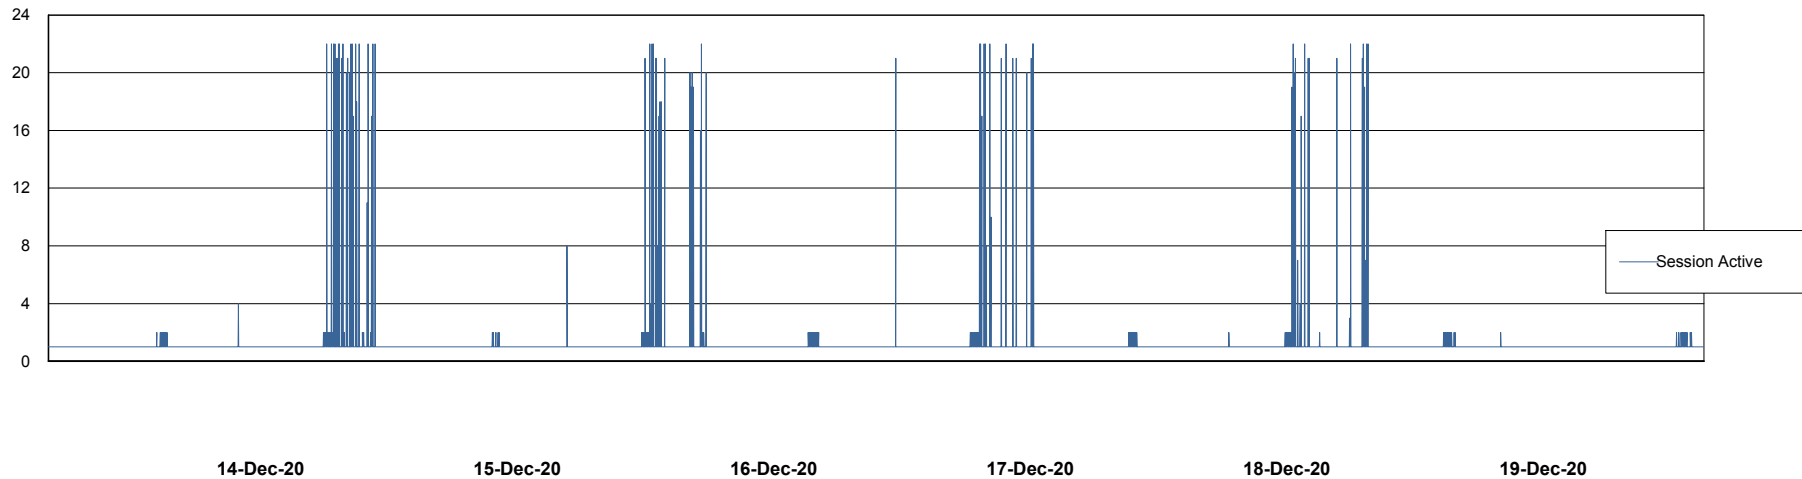

Weekly SLA Customer Report

Customer AUJ_Production
Database ID 41

Database Performance AUJ_DB4_Primary

Weekly SLA Customer Report

Customer AUJ_Production
Database ID 41

Database Performance AUJ_DB5_Standby

Weekly SLA Customer Report

Customer AUJ_Production
Database ID 41

Database Performance AUJ_DB6_Standby2

Weekly SLA Customer Report

Customer AUJ_Production
Database ID 41

Database Performance AUJDB_BI

Weekly SLA Customer Report