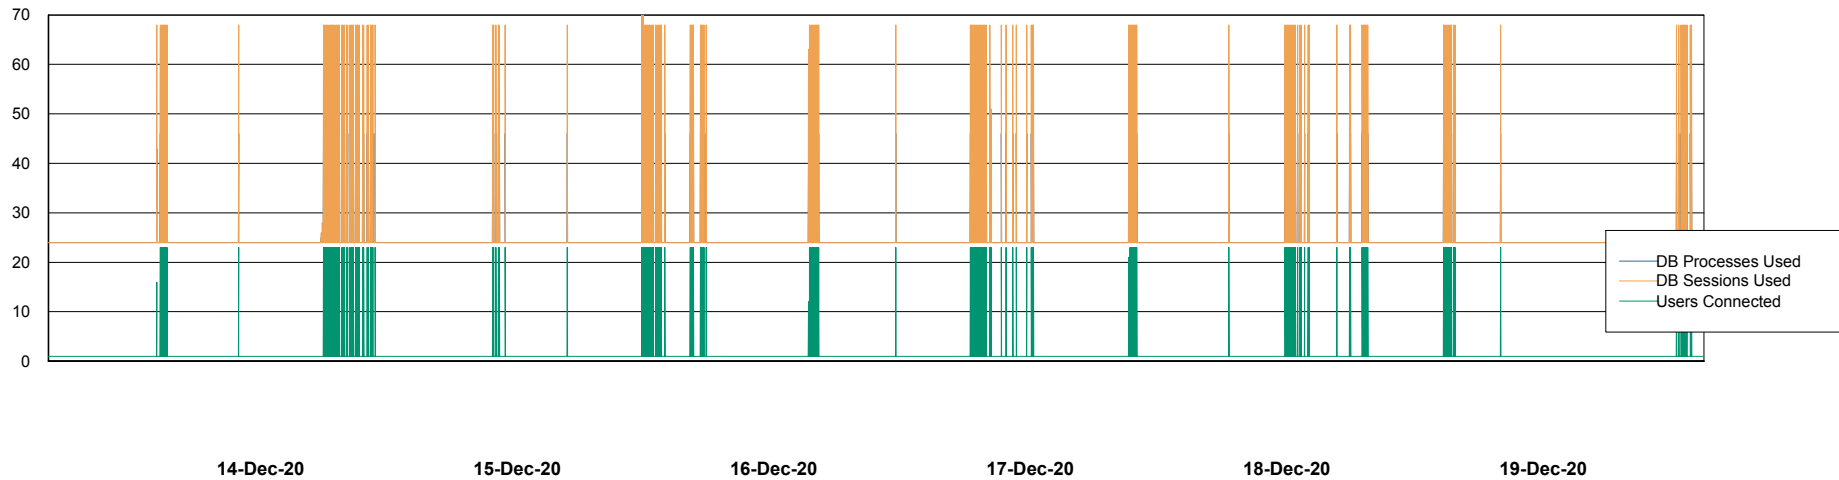

Weekly SLA Customer Report

Customer AUJ_Production
Database ID 41

Database Performance AUJ_DB4_Primary

Weekly SLA Customer Report

Customer AUJ_Production
Database ID 41

Database Performance AUJ_DB5_Standby

Weekly SLA Customer Report

Customer AUJ_Production
Database ID 41

Database Performance AUJ_DB6_Standby2

Weekly SLA Customer Report

Customer AUJ_Production
Database ID 41

Database Performance AUJDB_BI

Weekly SLA Customer Report