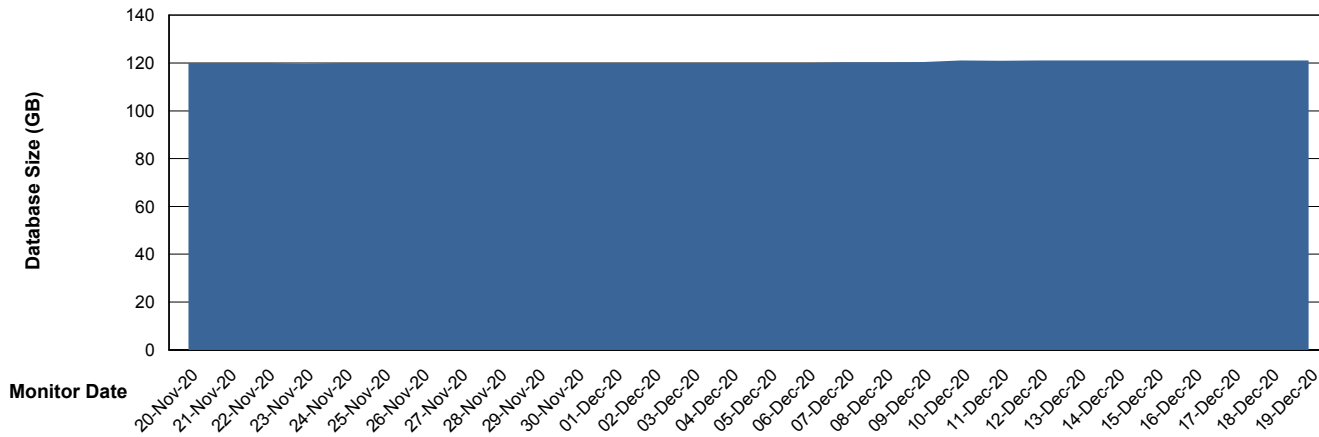

Customer AUJ_Production
Database ID 41

Database Performance AUJDB_BI_TS1

Weekly SLA Customer Report

Customer AUJ_Production
Database ID 41

DATABASE SIZE AUJ_DB4_Primary

Database growth over last month

DATABASE SIZE AUJDB_BI

Database growth over last month

Weekly SLA Customer Report

Customer AUJ_Production
Database ID 41

DATABASE SIZE AUJDB_BI_TS1

Database growth over last month

Weekly SLA Customer Report

Customer AUJ_Production
 Database ID 41