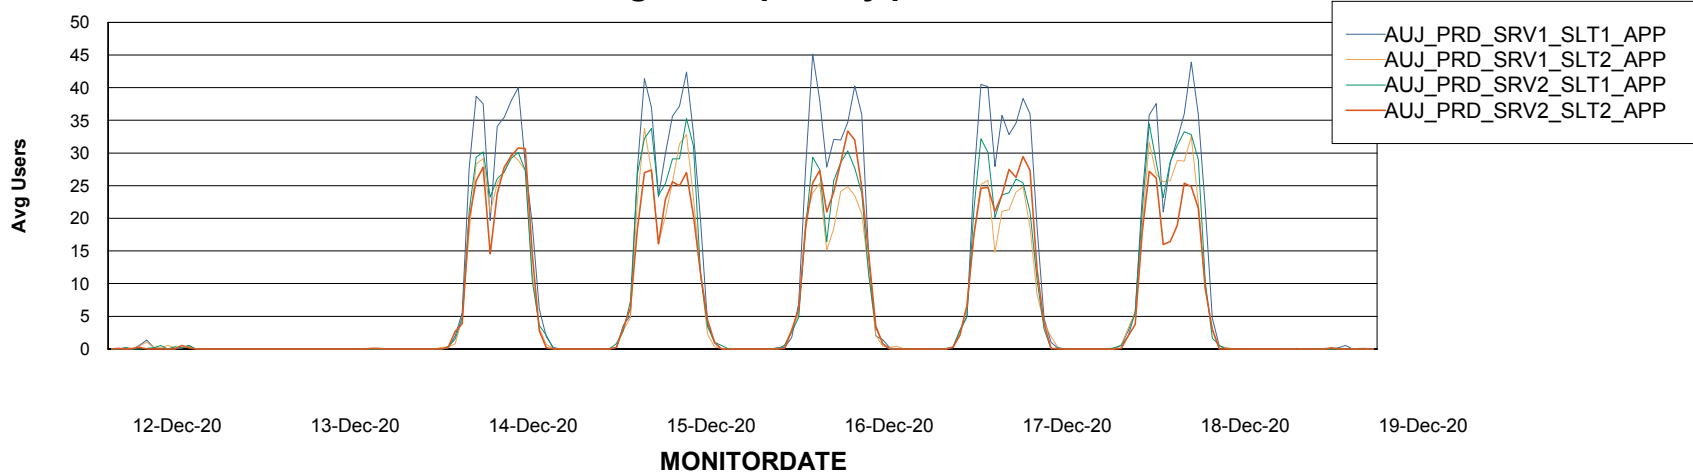

Avg users per day per ABS server