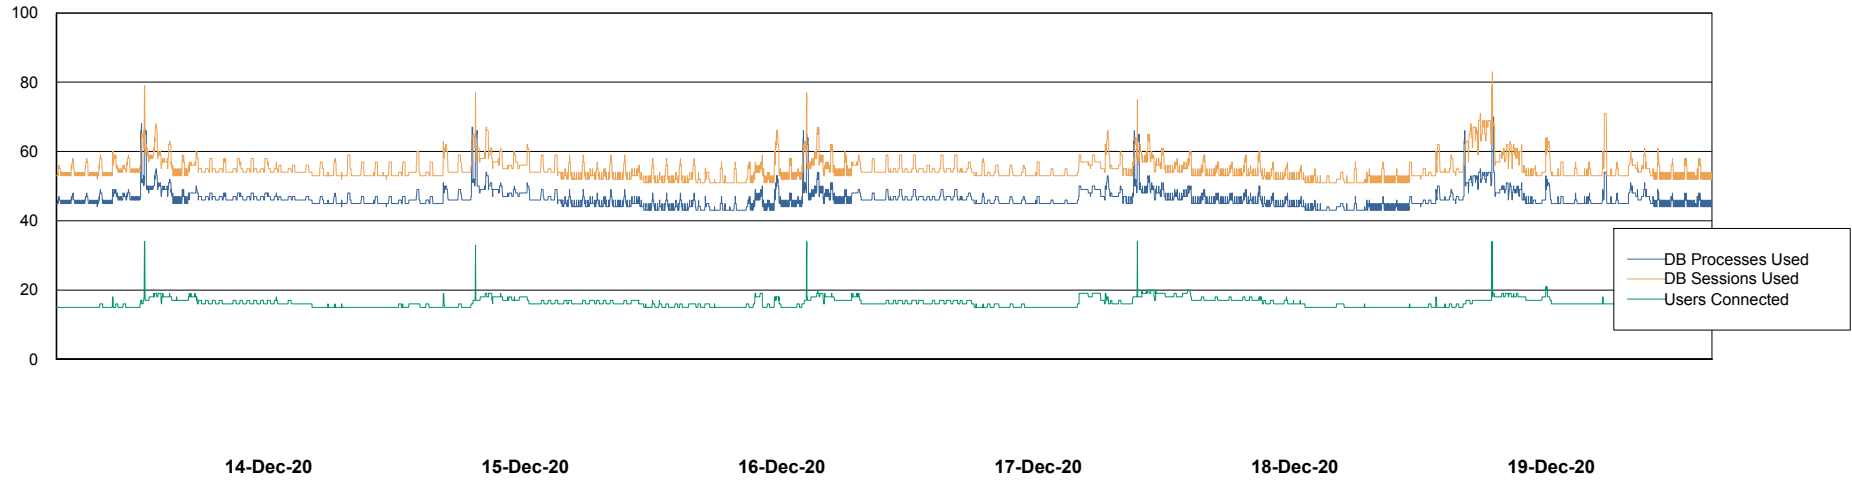

Weekly SLA Customer Report

Customer AUJ_Production
Database ID 41

Database Performance AUJ_DB6_Standby2

Weekly SLA Customer Report

Customer AUJ_Production
Database ID 41

Database Performance AUJDB_BI

Weekly SLA Customer Report