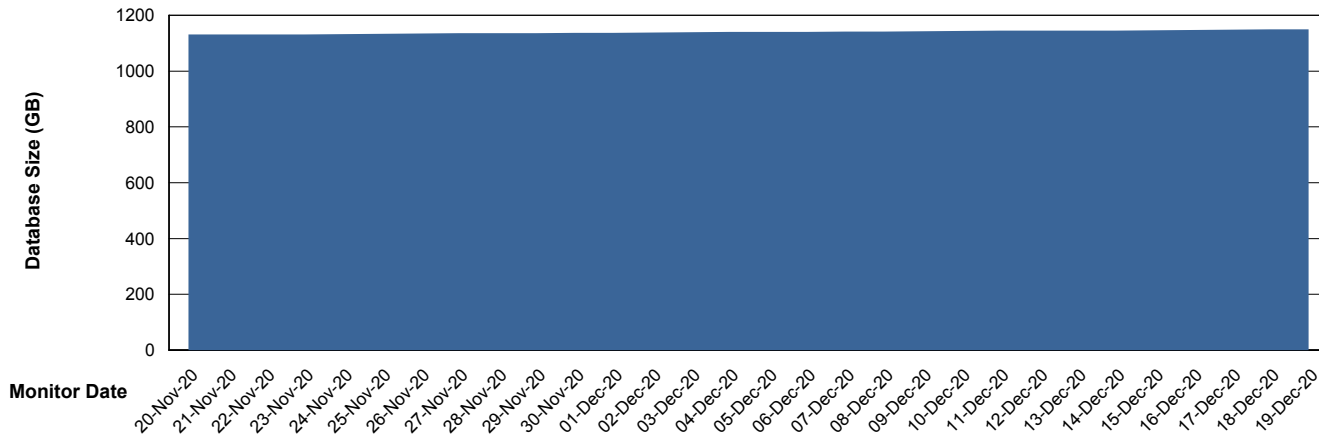

Customer AUJ_Production
Database ID 41

Database Performance AUJDB_BI_TS1

Weekly SLA Customer Report

Customer AUJ_Production
Database ID 41

DATABASE SIZE AUJ_DB4_Primary

Database growth over last month

DATABASE SIZE AUJDB_BI

Database growth over last month

Weekly SLA Customer Report

Customer AUJ_Production
Database ID 41

DATABASE SIZE AUJDB_BI_TS1

Database growth over last month

Weekly SLA Customer Report

Customer AUJ_Production
 Database ID 41