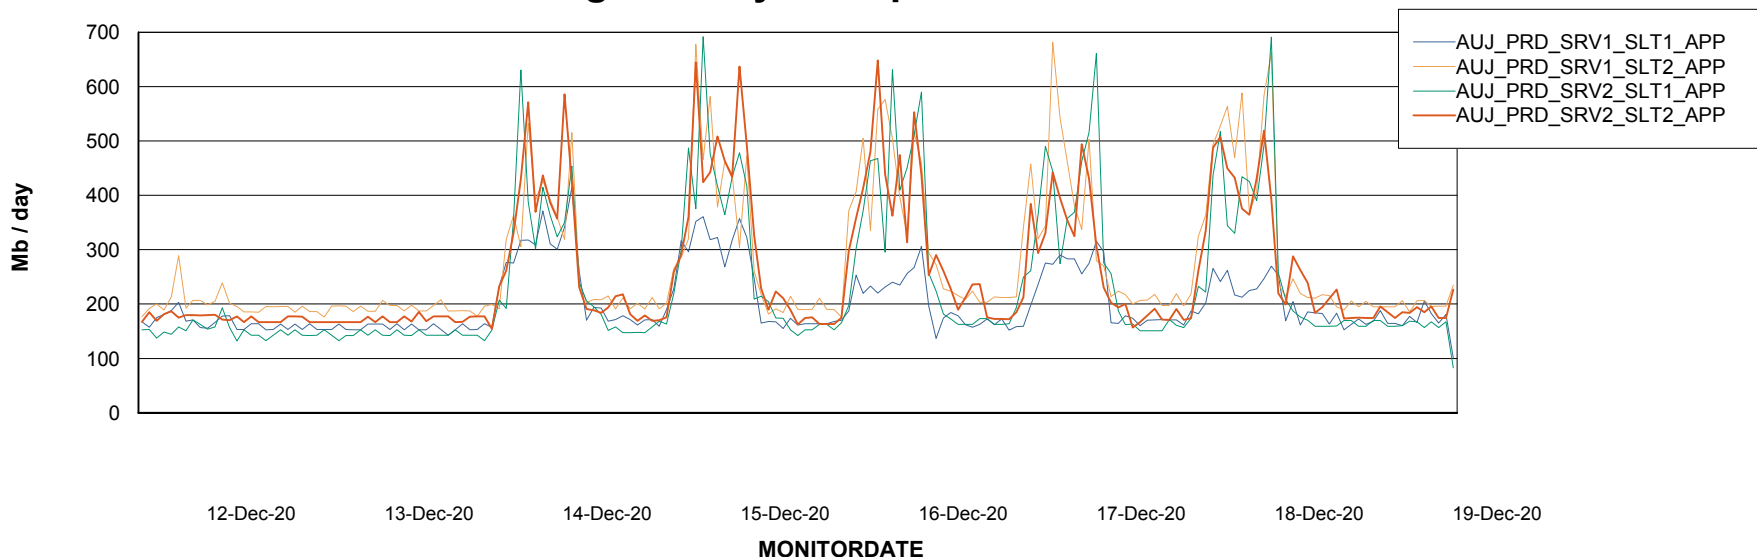

ABSSolute Application Server Services

Avg memory used per ABS Server Service