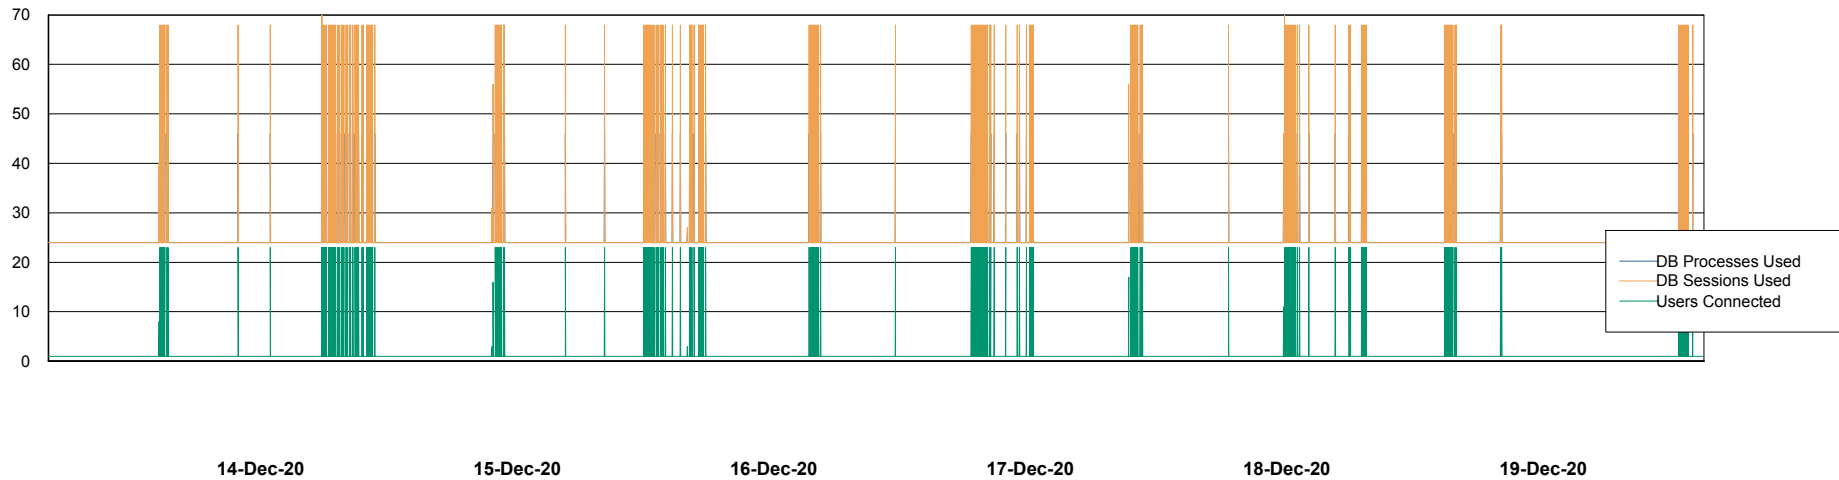

Weekly SLA Customer Report

Customer AUJ_Production
Database ID 41

Database Performance AUJ_DB4_Primary

Weekly SLA Customer Report

Customer AUJ_Production
Database ID 41

Database Performance AUJ_DB5_Standby

Weekly SLA Customer Report

Customer AUJ_Production
Database ID 41

Database Performance AUJ_DB6_Standby2

Weekly SLA Customer Report

Customer AUJ_Production
Database ID 41

Database Performance AUJDB_BI

Weekly SLA Customer Report