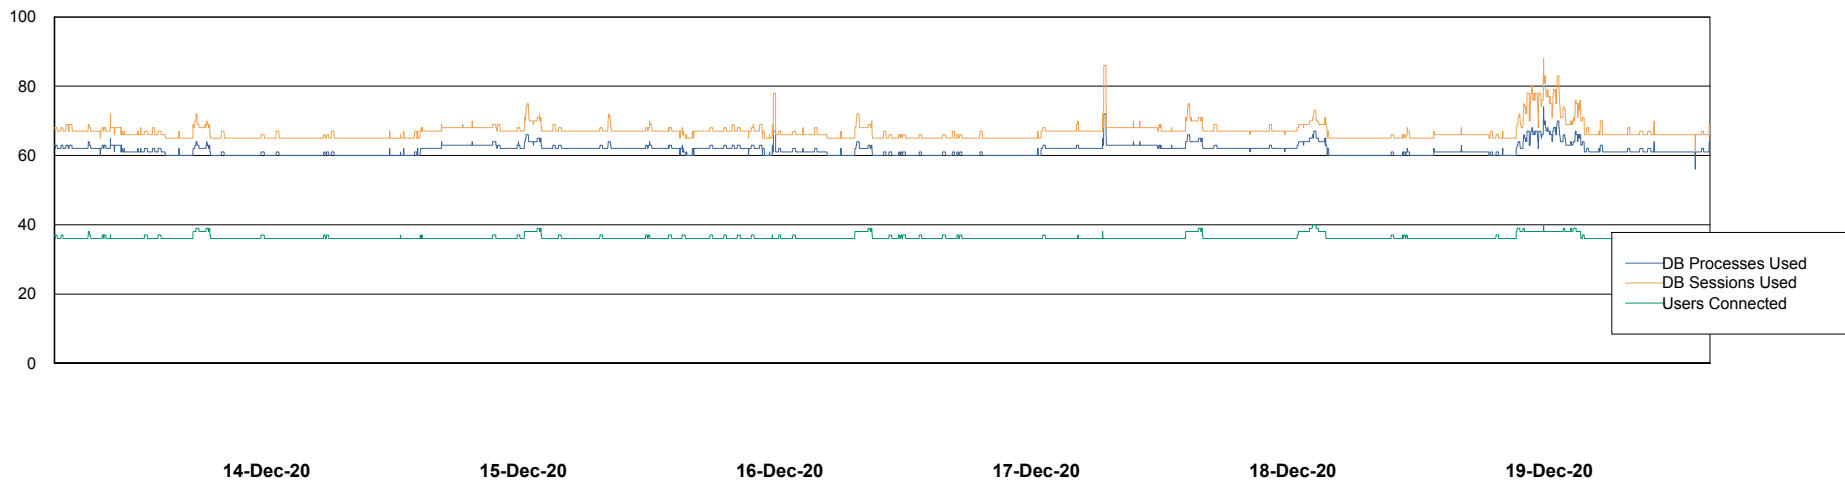

Database Performance AUJDB_BI_TS1