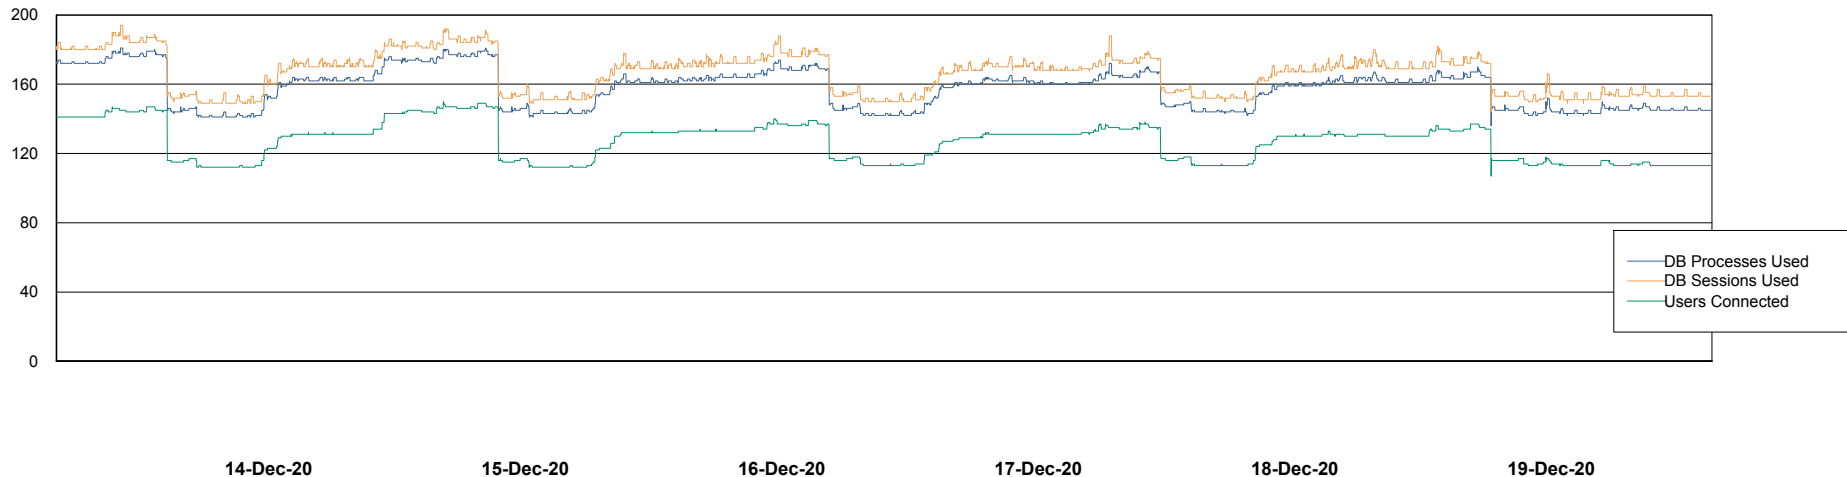

Weekly SLA Customer Report

Customer AUJ_Production
Database ID 41

Harddisk Usage AUJ_PRD_ORACLE_BI1

	Free disk space on / (%)	Total disk space on / (Gb)	Used disk space on / (Gb)
19-Dec-20	25	526	372
18-Dec-20	26	526	369
17-Dec-20	26	526	368
16-Dec-20	26	526	368
15-Dec-20	26	526	368
14-Dec-20	26	526	368
13-Dec-20	26	526	371

Weekly SLA Customer Report

Customer AUJ_Production
Database ID 41

Database Performance AUJ_DB4_Primary

Weekly SLA Customer Report

Customer AUJ_Production
Database ID 41

Database Performance AUJ_DB5_Standby