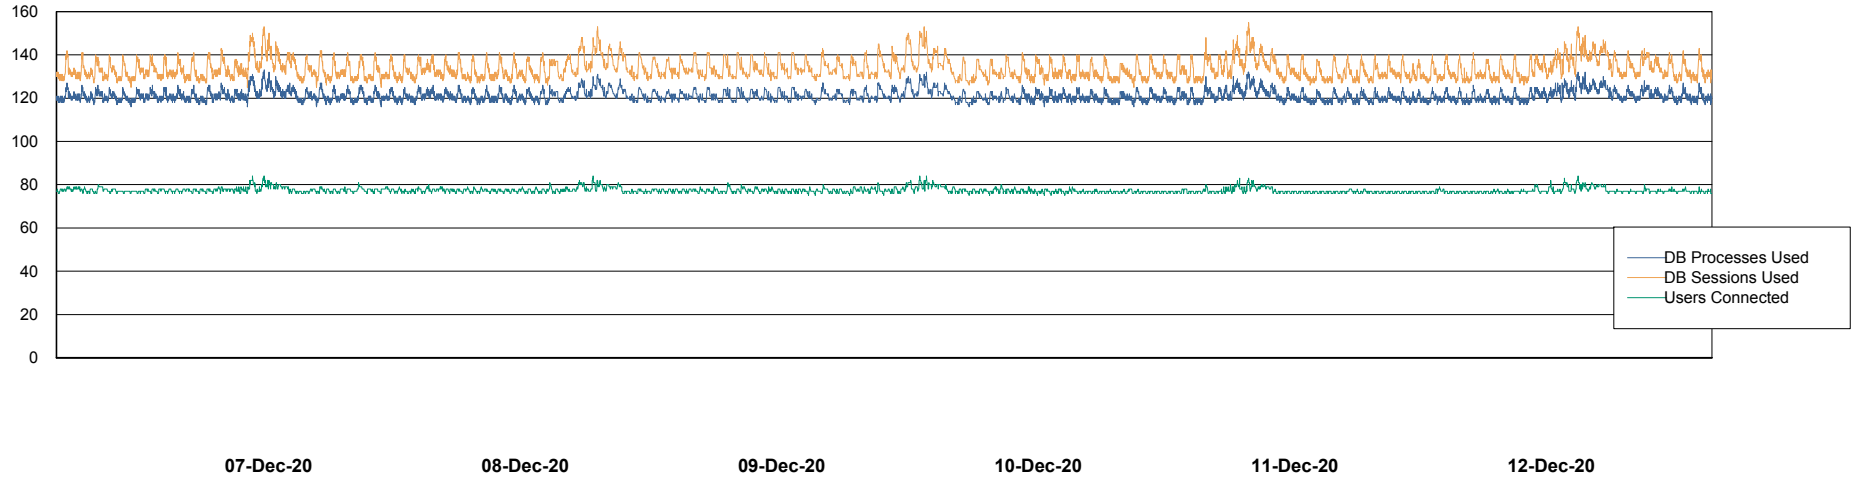

Database Performance VOSBIDB_Production

DB Processes Max 300
DB Sessions Max 472