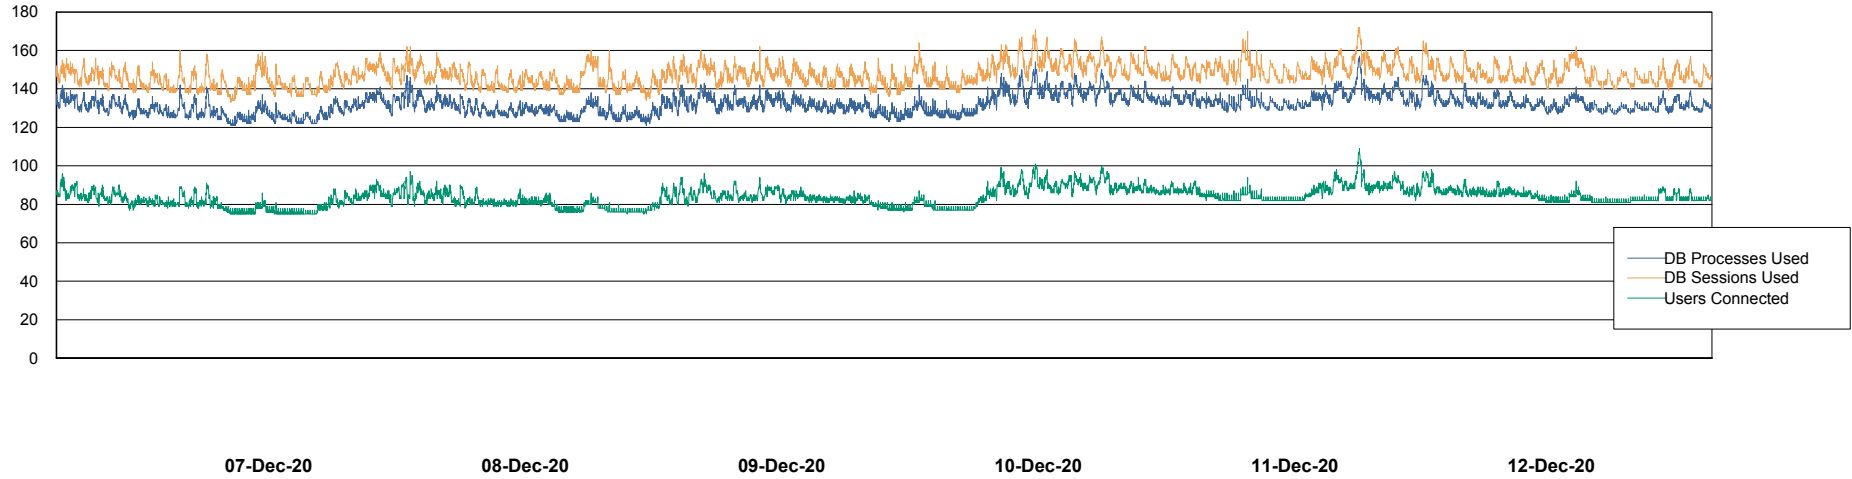

Database Performance VOSDB_Production

DB Processes Max 500
DB Sessions Max 772