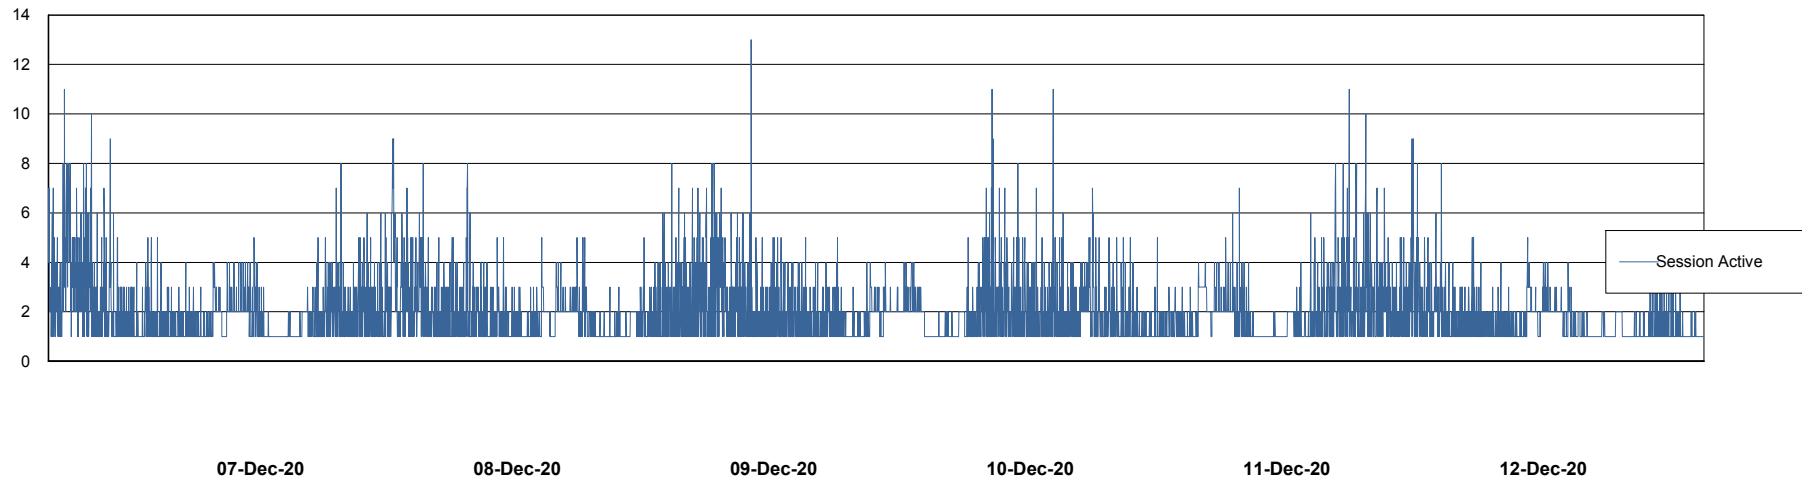

Database Performance VOSDB_Production

DB Processes Max 500
DB Sessions Max 772