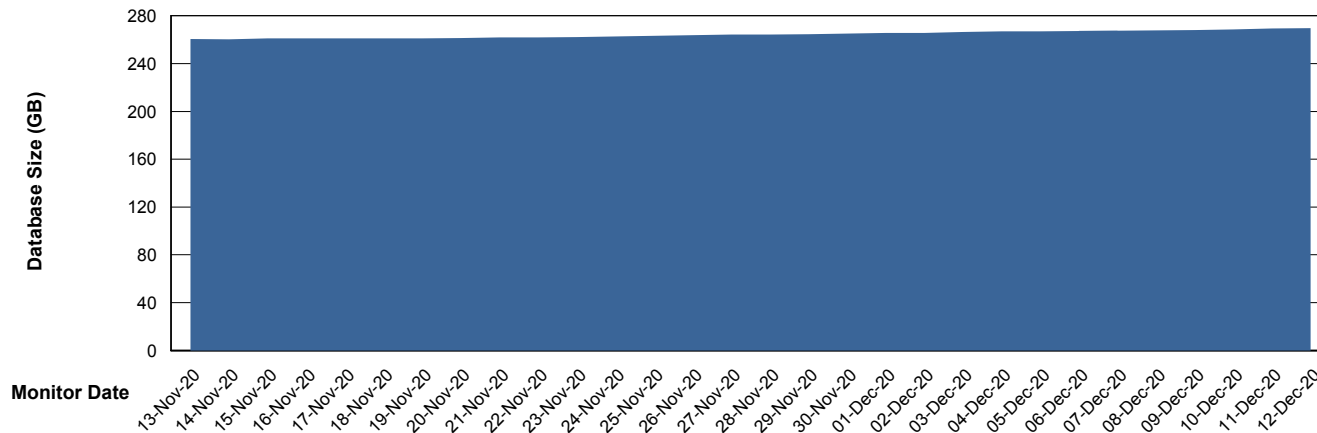

Weekly SLA Customer Report

Customer VOS_Production
Database ID 68

DATABASE SIZE VOSBIDB_Production

Database growth over last month

DATABASE SIZE VOSDB_Production

Database growth over last month

Weekly SLA Customer Report