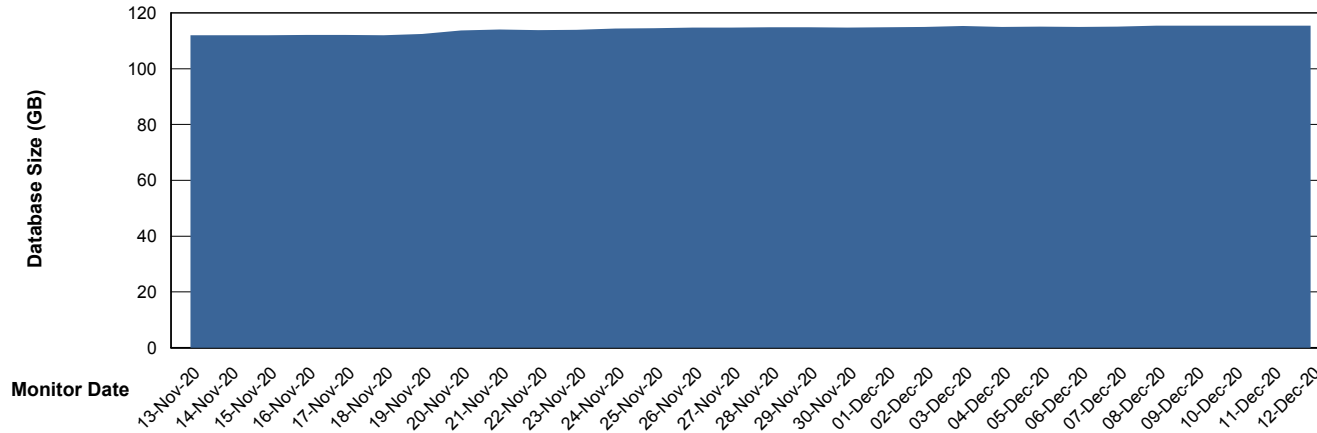

Database Performance VOSDB_Production

DB Processes Max 500
DB Sessions Max 772

Weekly SLA Customer Report

Customer VOS_Production
Database ID 68

Database Performance VOSDB_Standby

DB Processes Max 300
DB Sessions Max 472

Weekly SLA Customer Report

Customer VOS_Production
Database ID 68

DATABASE SIZE VOSBIDB_Production

Database growth over last month

DATABASE SIZE VOSDB_Production

Database growth over last month

Weekly SLA Customer Report