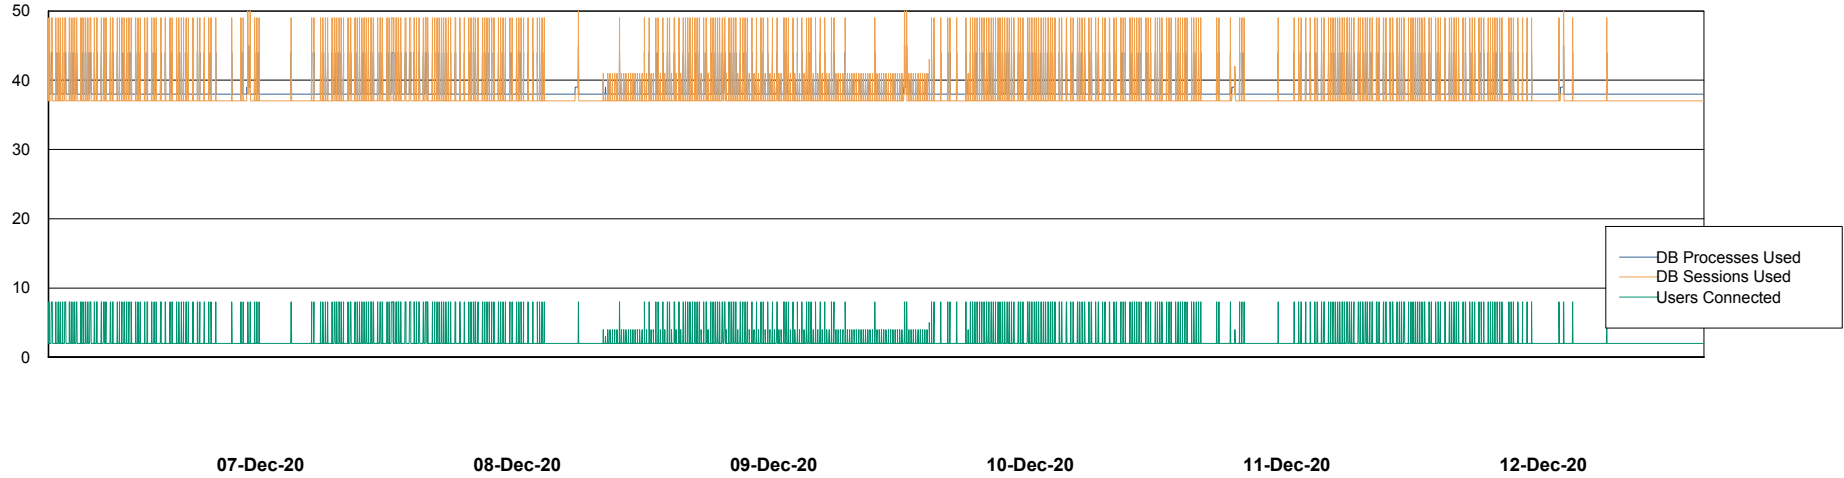

Database Performance VOSDB_Production

DB Processes Max 500
DB Sessions Max 772

Weekly SLA Customer Report

Customer VOS_Production
Database ID 68

Database Performance VOSDB_Standby

DB Processes Max 300
DB Sessions Max 472