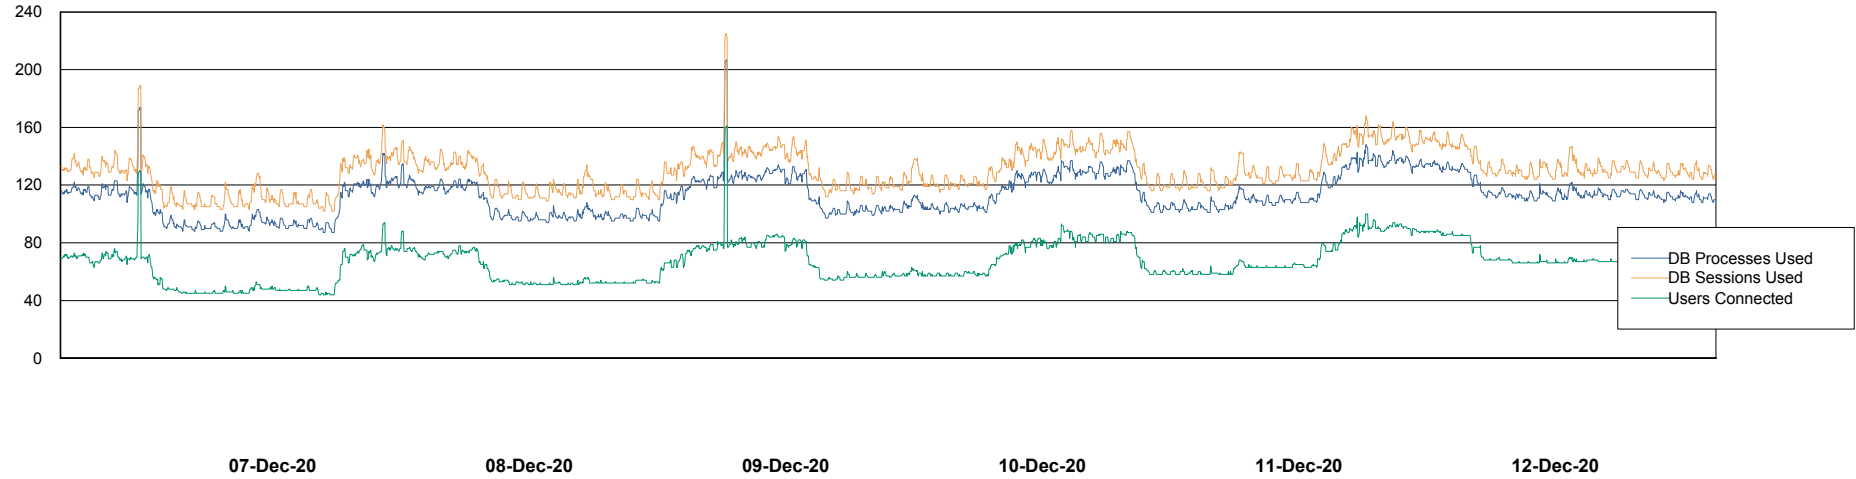

Weekly SLA Customer Report

Customer VEN_Production
Database ID 35

Harddisk Usage VEN_PRD_DB_BI

	Free disk space on c: (%)	Total disk space on c: (Gb)	Free disk space on d: (%)	Total disk space on d: (Gb)
12-Dec-20	48	102	40	601
11-Dec-20	48	102	40	601
10-Dec-20	51	102	40	601
09-Dec-20	51	102	40	601
08-Dec-20	51	102	40	601
07-Dec-20	51	102	41	601
06-Dec-20	51	102	41	601

Weekly SLA Customer Report

Customer VEN_Production
Database ID 35

Database Performance ABSVEN06 Primary DB 2019

DB Processes Max 300
DB Sessions Max 472

Weekly SLA Customer Report

Customer VEN_Production
Database ID 35