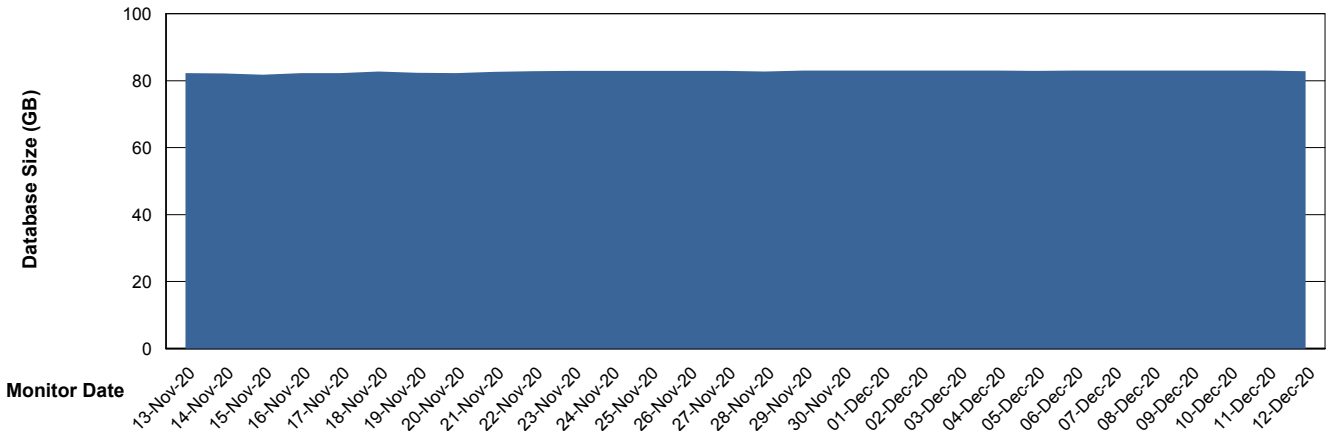

Weekly SLA Customer Report

Customer VEN_Production
Database ID 35

DATABASE SIZE ABSVEN06 Primary DB 2019

Database growth over last month

DATABASE SIZE VENDB_BI

Database growth over last month

Weekly SLA Customer Report