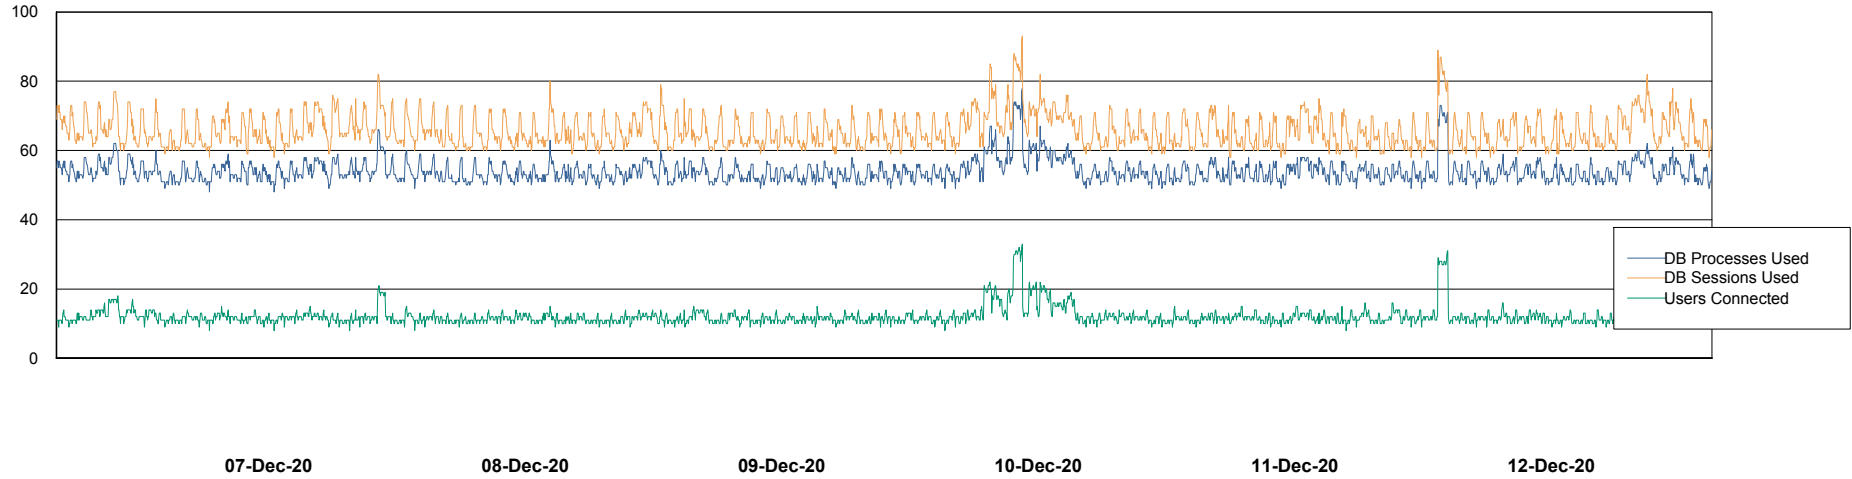

Database Performance ABSVEN07 Standby DB 2019

DB Processes Max 300
DB Sessions Max 472

Weekly SLA Customer Report

Customer VEN_Production
Database ID 35

Database Performance VENDB_BI

DB Processes Max 500
DB Sessions Max 772