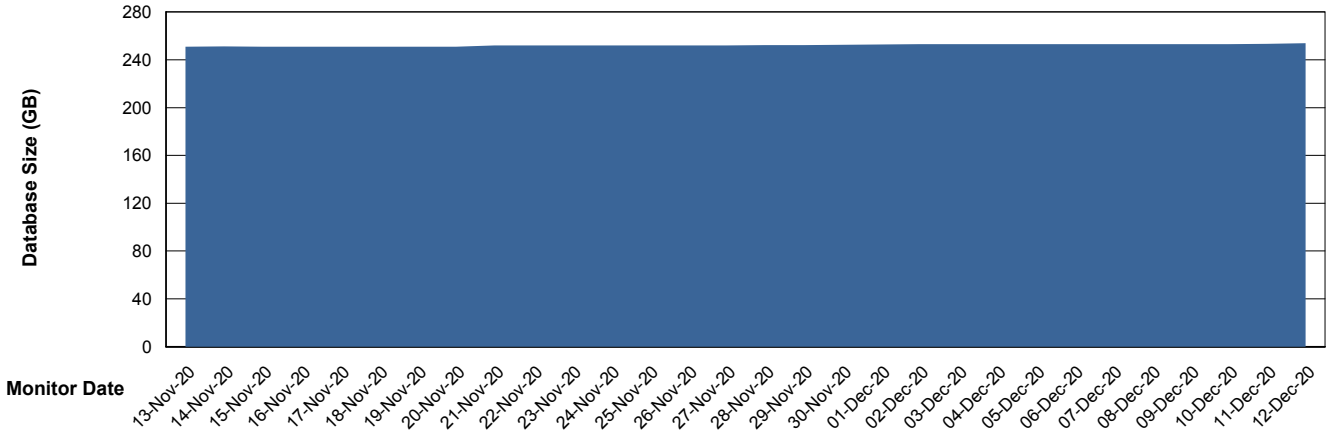

Database Performance ABSVEN07 Standby DB 2019

DB Processes Max 300
DB Sessions Max 472

Weekly SLA Customer Report

Customer VEN_Production
Database ID 35

Database Performance VENDB_BI

DB Processes Max 500
DB Sessions Max 772

Weekly SLA Customer Report

Customer VEN_Production
Database ID 35

DATABASE SIZE ABSVEN06 Primary DB 2019

Database growth over last month

DATABASE SIZE VENDB_BI

Database growth over last month

Weekly SLA Customer Report