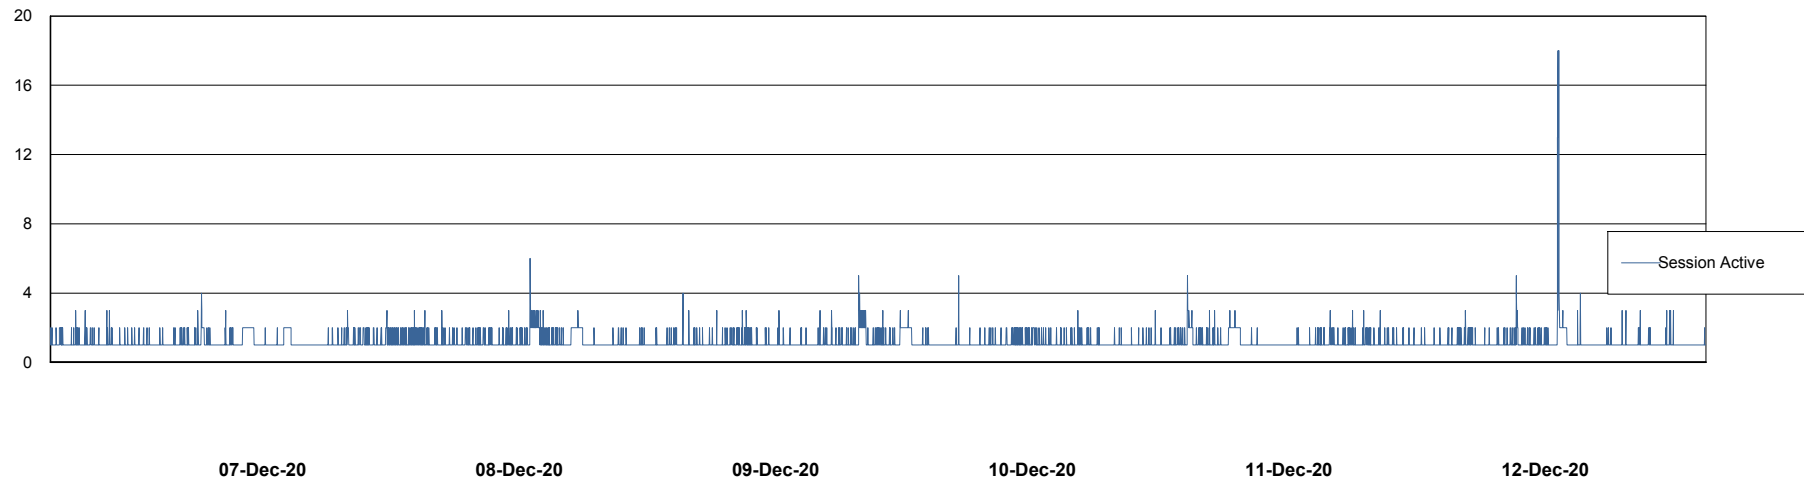

Weekly SLA Customer Report

Customer STK_Production
Database ID 82

Harddisk Usage STK_STAABSDB2 Standby DB Server

	Free disk space on c: (%)	Total disk space on c: (Gb)	Free disk space on d: (%)	Total disk space on d: (Gb)	Free disk space on e: (%)	Total disk space on e: (Gb)
12-Dec-20	71	99	43	350	25	1,000
11-Dec-20	71	99	43	350	25	1,000
10-Dec-20	71	99	43	350	25	1,000
09-Dec-20	71	99	43	350	25	1,000
08-Dec-20	71	99	43	350	25	1,000
07-Dec-20	71	99	43	350	25	1,000
06-Dec-20	71	99	43	350	25	1,000

Weekly SLA Customer Report

Customer STK_Production
Database ID 82

Database Performance STKDB_ABS1 Production Database

DB Processes Max 500
DB Sessions Max 776

Weekly SLA Customer Report

Customer STK_Production
Database ID 82