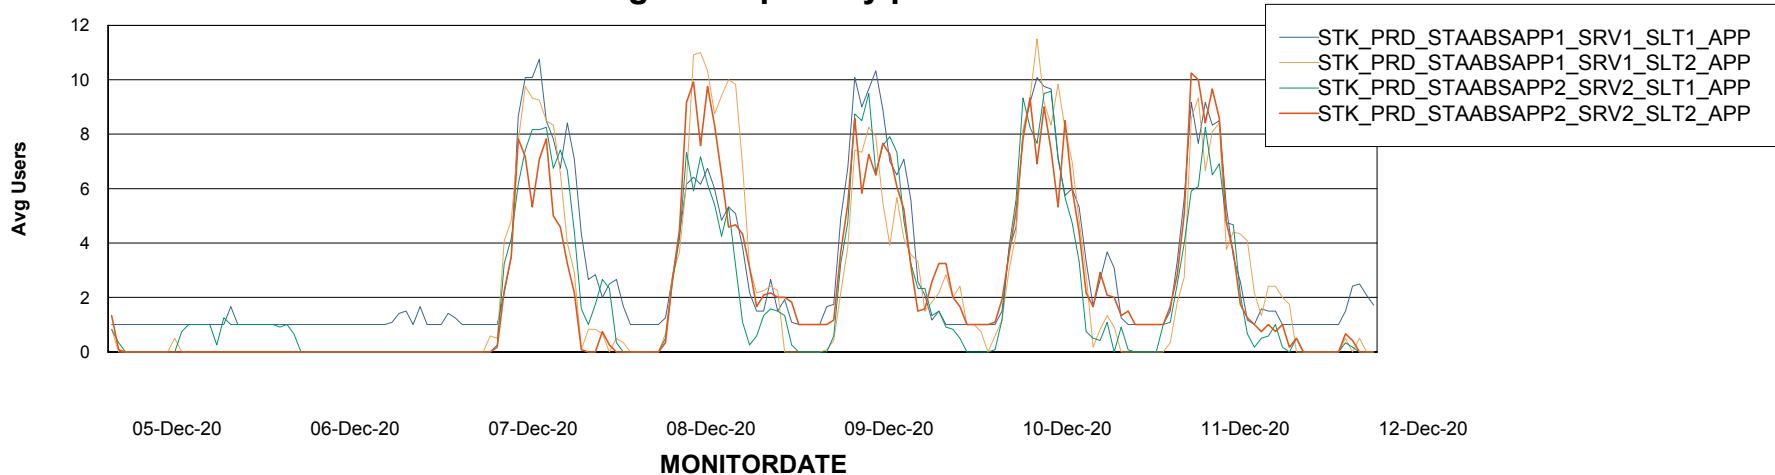

Avg users per day per ABS server