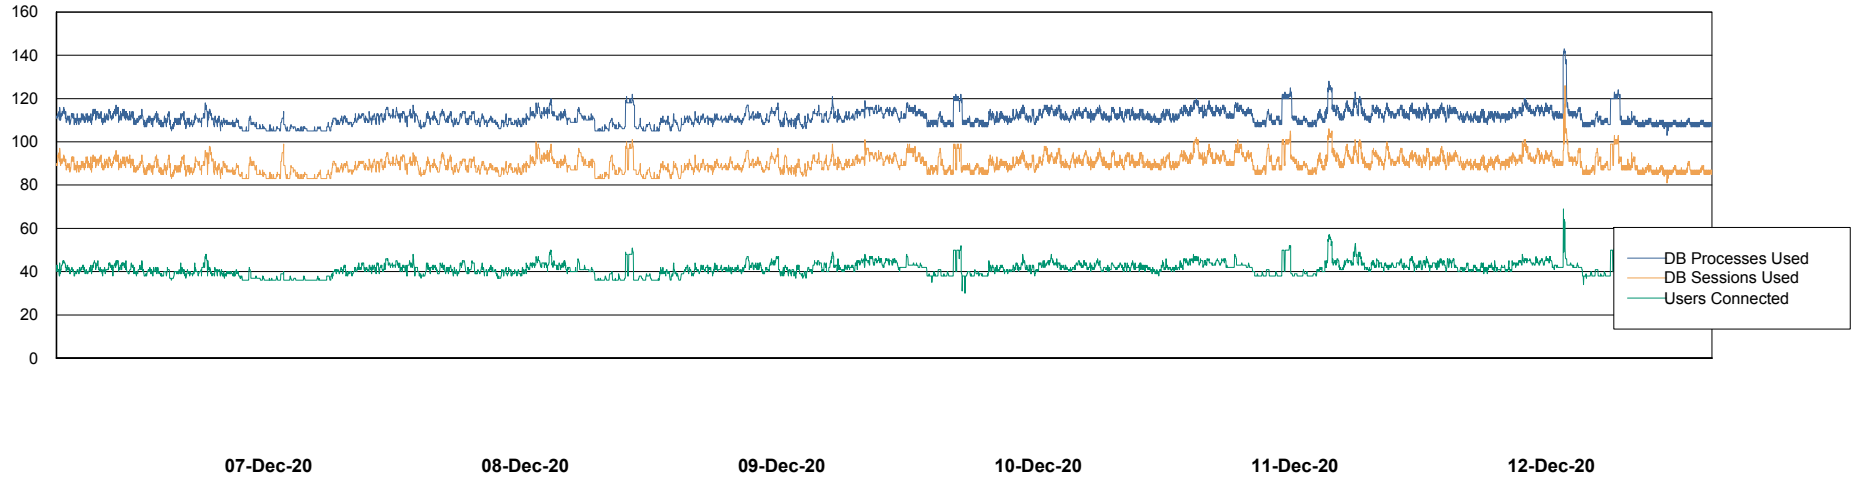

Database Performance STKDB_ABS1 Production Database

DB Processes Max 500
DB Sessions Max 776