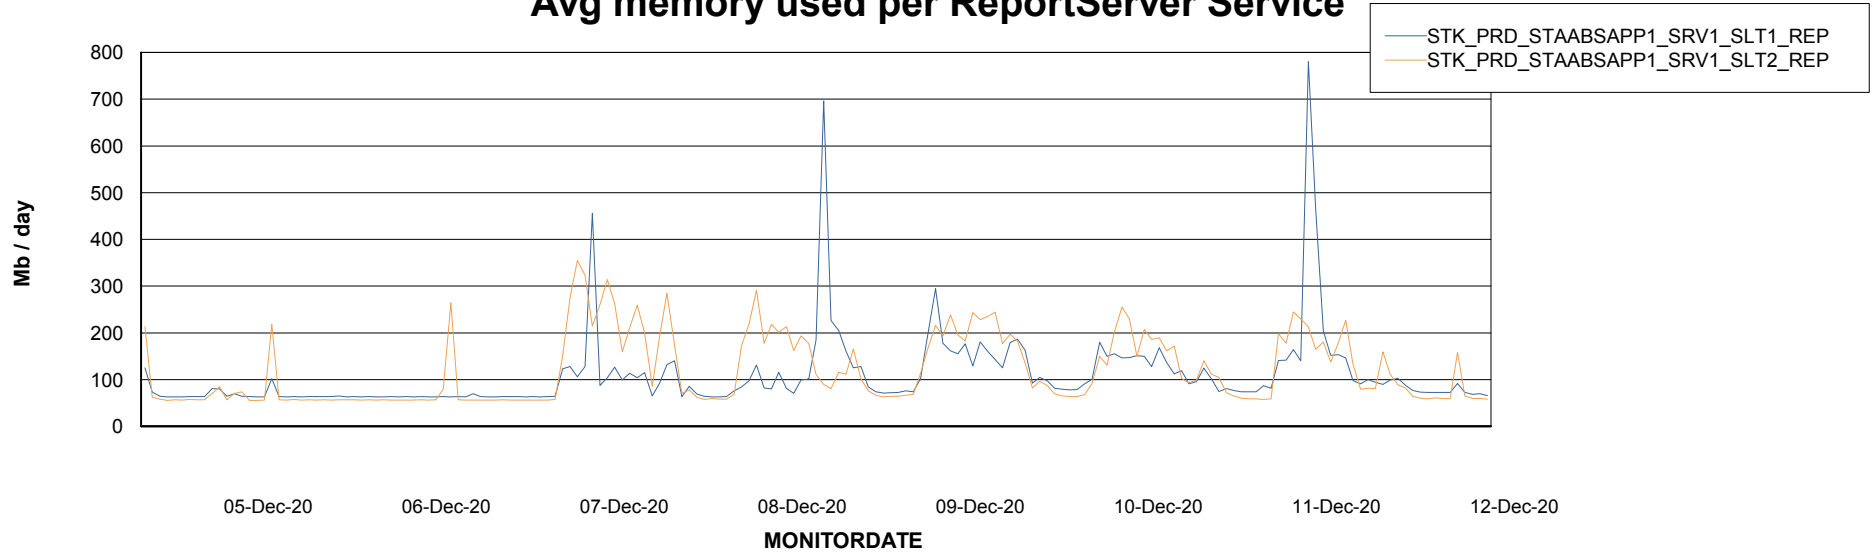

Avg memory used per ABS Server Service

Avg users per day per ABS server

Weekly SLA Customer Report

Customer STK_Production
Database ID 82

ABSSolute Application ReportServer Services

Avg memory used per ReportServer Service