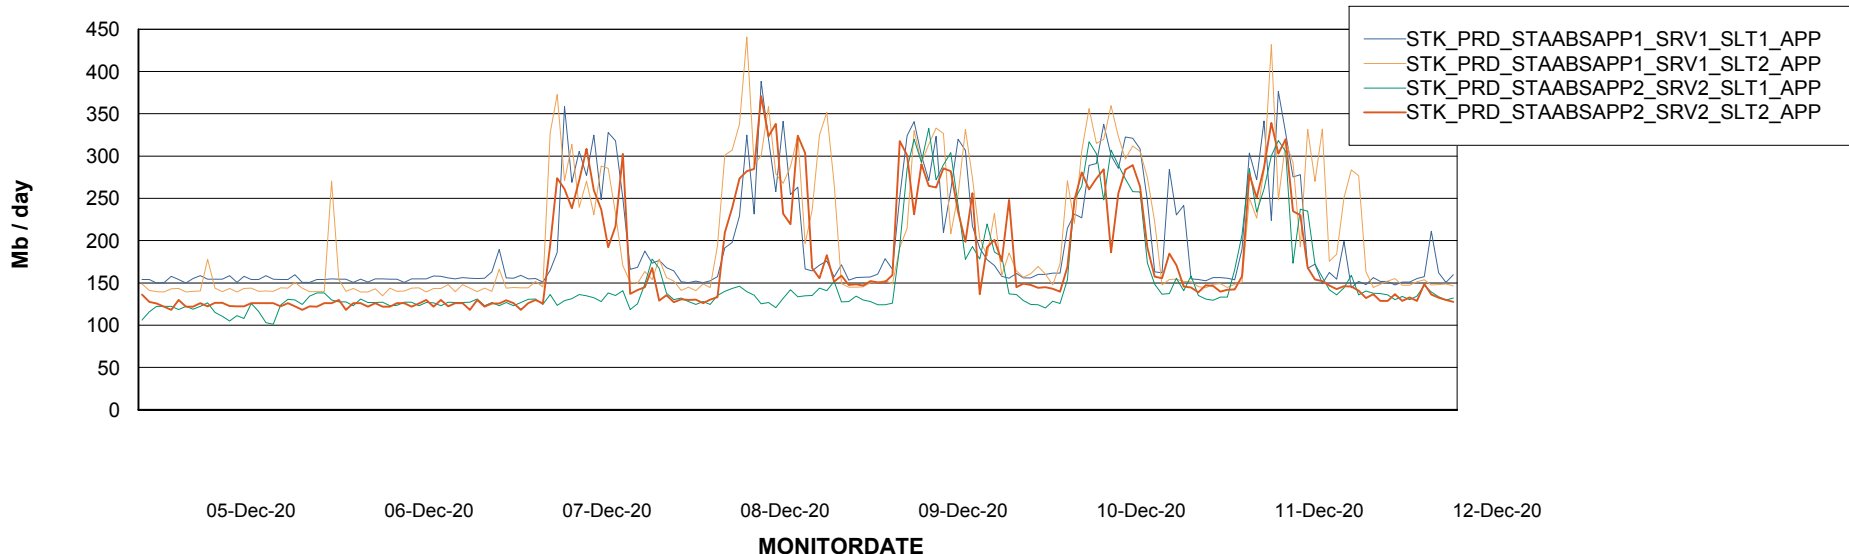

ABSSolute Application Server Services

Avg memory used per ABS Server Service