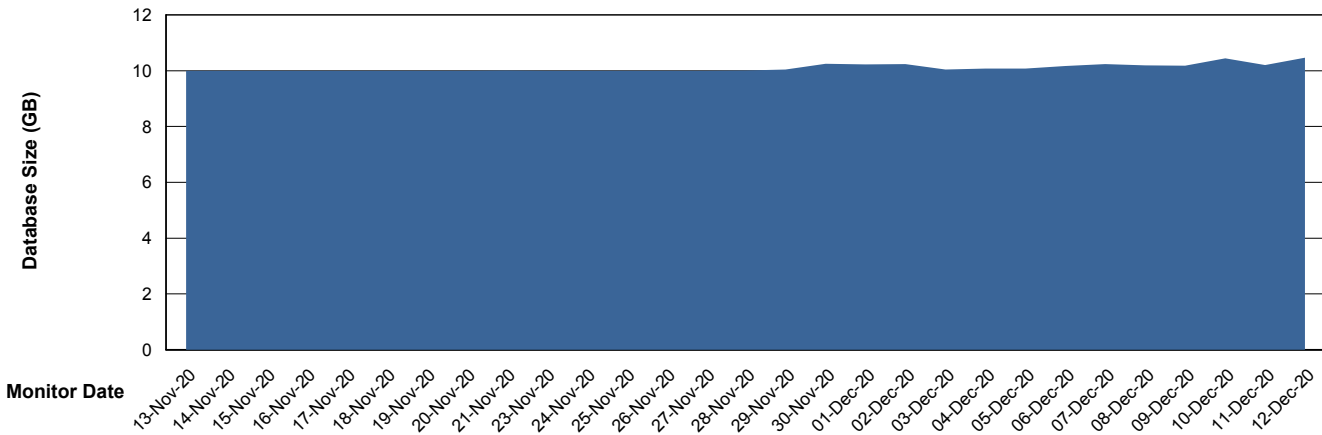

## Database Performance SPIDB\_Standby

DB Processes Max 500  
DB Sessions Max 772

# Weekly SLA Customer Report

Customer SPI\_Production  
 Database ID 49

DATABASE SIZE SPIDB\_Production

Database growth over last month

Database Tablespace SPIDB\_Production

Date	Tablespace Name	Filesize (Gb)	Usedsize (Gb)	Percentage free
12-Dec-20	ABSDATA	4	3	25
	INDX	8	4	50
11-Dec-20	ABSDATA	4	3	25
	INDX	8	4	50
10-Dec-20	ABSDATA	4	3	25
	INDX	8	4	50
09-Dec-20	ABSDATA	4	3	25
	INDX	8	4	50
08-Dec-20	ABSDATA	4	3	25
	INDX	8	4	50
07-Dec-20	ABSDATA	4	3	25
	INDX	8	4	50
06-Dec-20	ABSDATA	4	3	25
	INDX	8	4	50