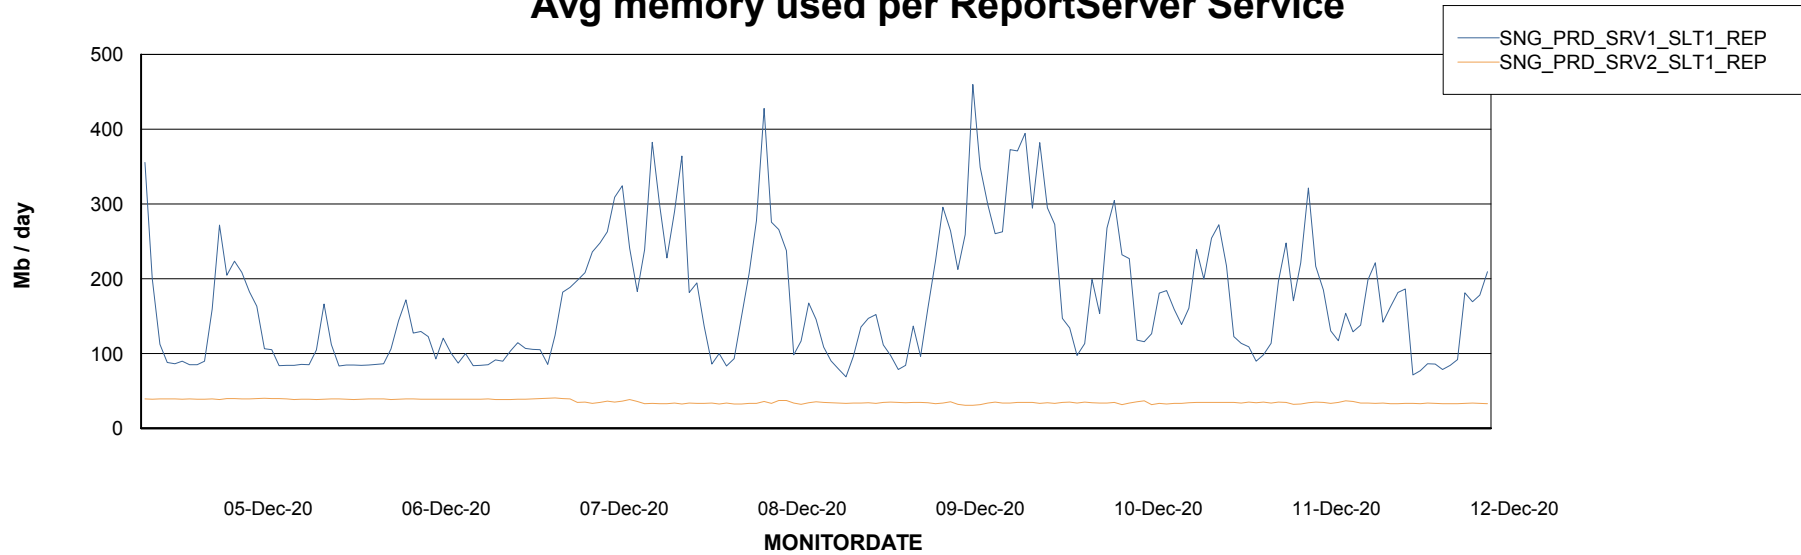

ABSSolute Application ReportServer Services

Avg memory used per ReportServer Service