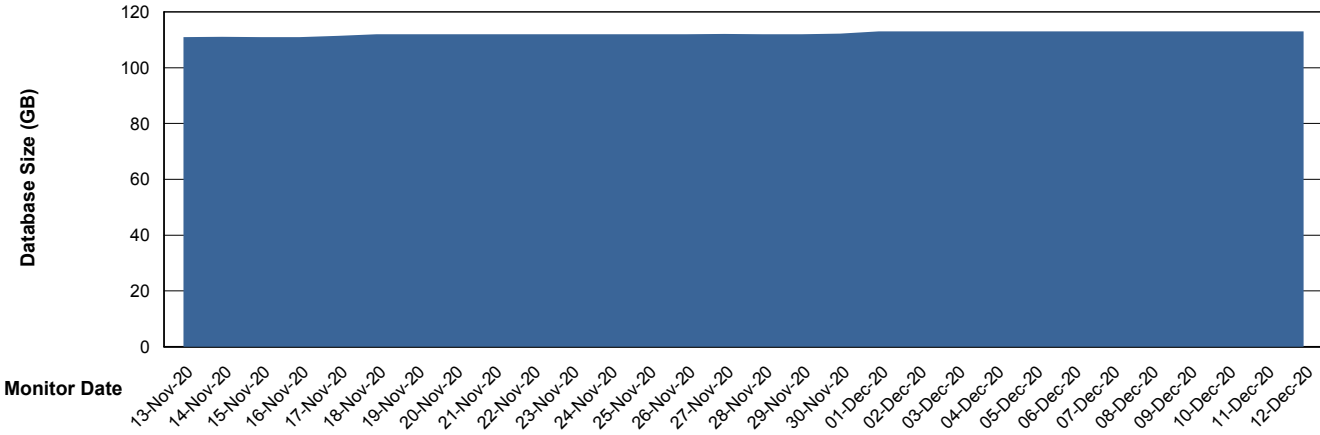

DATABASE SIZE SNGDB_Production

Database growth over last month

Database Tablespace SNGDB_Production

Date	Tablespace Name	Filesize (Gb)	Usedsize (Gb)	Percentage free
12-Dec-20	ABSDATA	40	25	38
	INDX	80	64	20
11-Dec-20	ABSDATA	40	25	38
	INDX	80	64	20
10-Dec-20	ABSDATA	40	25	38
	INDX	80	64	20
09-Dec-20	ABSDATA	40	25	38
	INDX	80	64	20
08-Dec-20	ABSDATA	40	25	38
	INDX	80	63	21
07-Dec-20	ABSDATA	40	25	38
	INDX	80	63	21
06-Dec-20	ABSDATA	40	25	38
	INDX	80	63	21