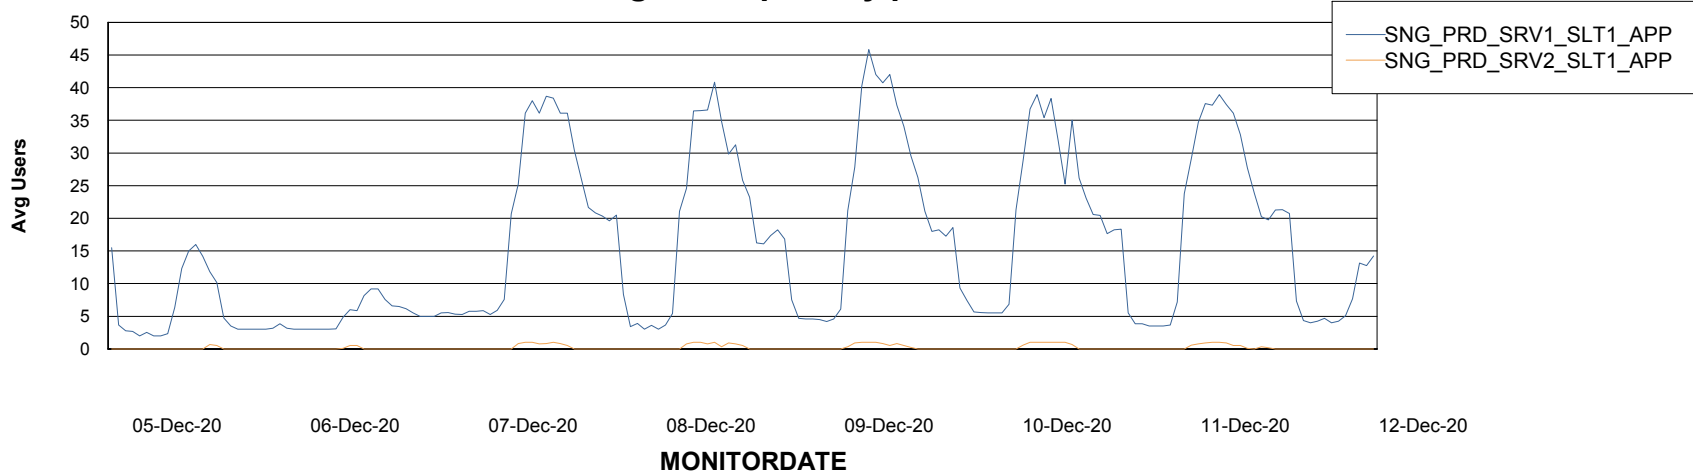

Weekly SLA Customer Report

Customer SNG_Production
Database ID 70

ABSSolute Application Server Services

Avg memory used per ABS Server Service

Avg users per day per ABS server

Weekly SLA Customer Report

Customer SNG_Production
Database ID 70