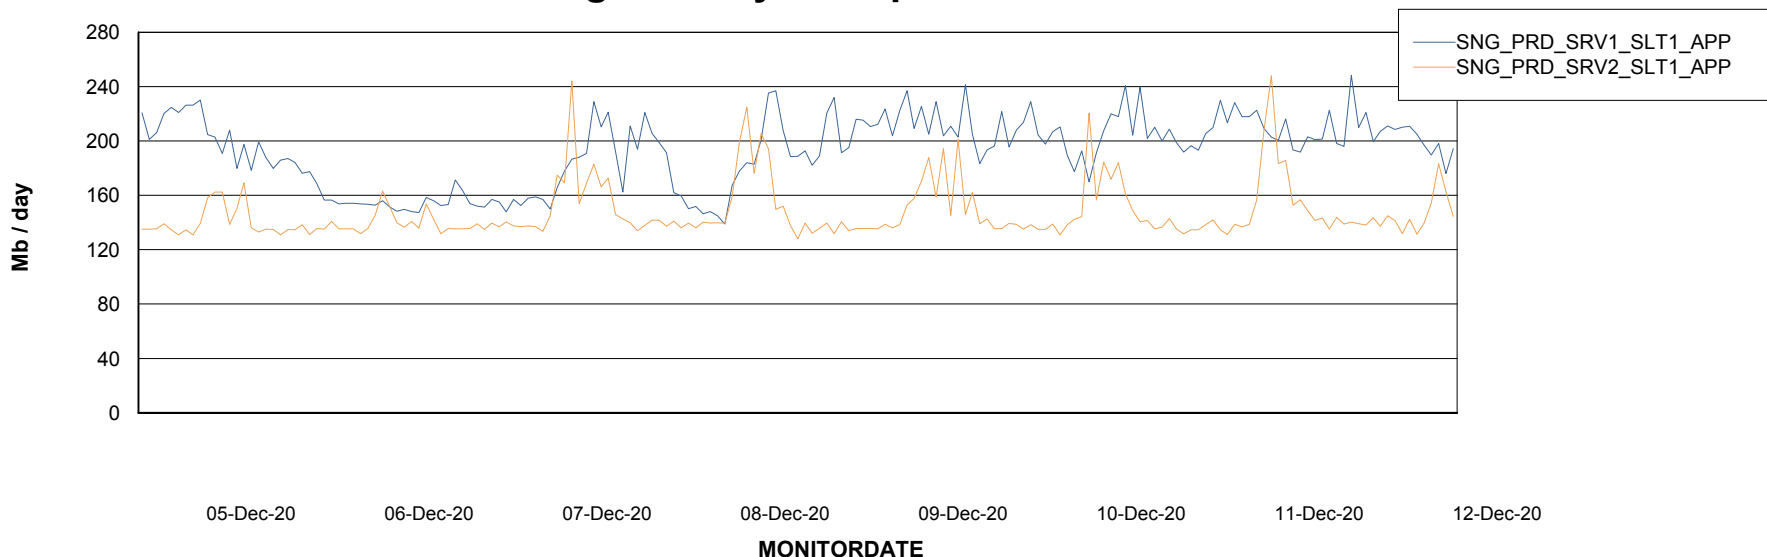

DATABASE SIZE SNGDB_Production

Database growth over last month

Database Tablespace SNGDB_Production

Date	Tablespace Name	Filesize (Gb)	Usedsize (Gb)	Percentage free
12-Dec-20	ABSDATA	40	25	38
	INDX	80	64	20
11-Dec-20	ABSDATA	40	25	38
	INDX	80	64	20
10-Dec-20	ABSDATA	40	25	38
	INDX	80	64	20
09-Dec-20	ABSDATA	40	25	38
	INDX	80	64	20
08-Dec-20	ABSDATA	40	25	38
	INDX	80	63	21
07-Dec-20	ABSDATA	40	25	38
	INDX	80	63	21
06-Dec-20	ABSDATA	40	25	38
	INDX	80	63	21

Weekly SLA Customer Report

Customer SNG_Production
Database ID 70

ABSSolute Application Server Services

Avg memory used per ABS Server Service

Avg users per day per ABS server

Weekly SLA Customer Report

Customer SNG_Production
Database ID 70