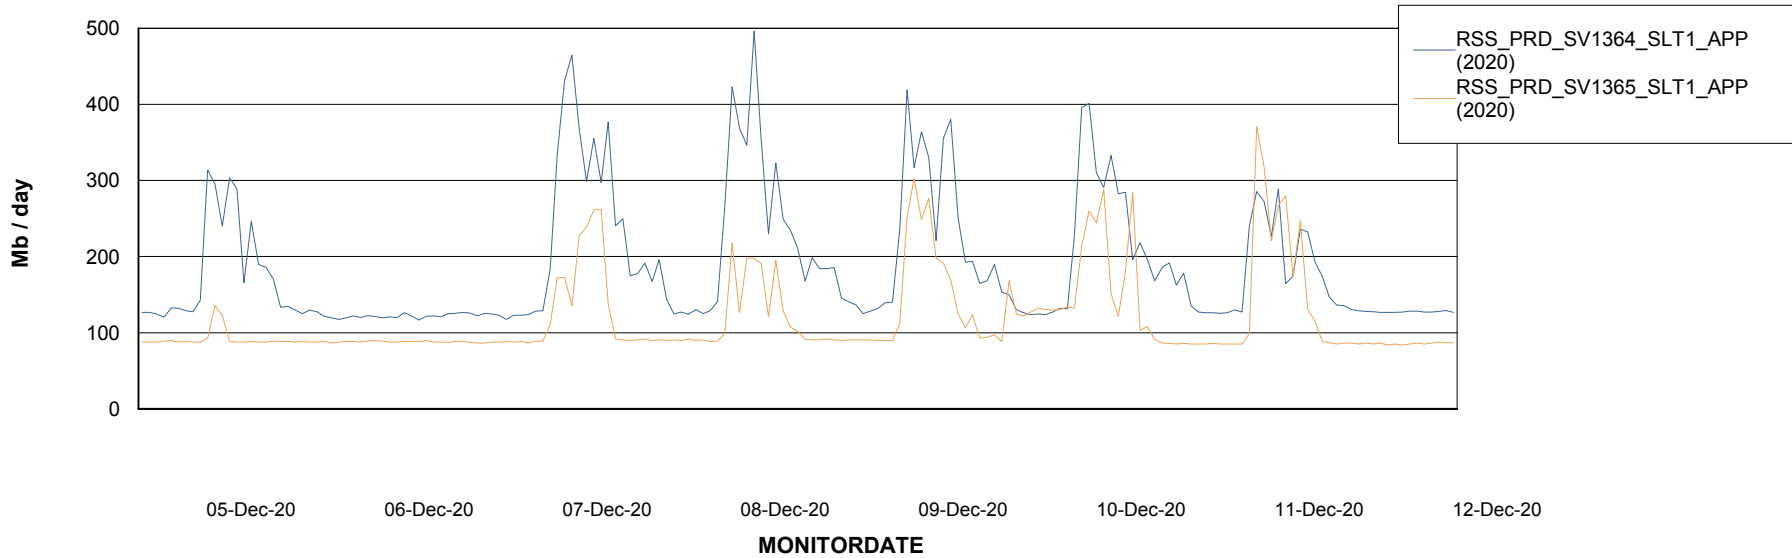

Database Tablespace RSS_DB_Primary (2020)

Date	Tablespace Name	Filesize (Gb)	Usedsize (Gb)	Percentage free
12-Dec-20	ABSDATA	42	29	31
	INDX	37	29	22
11-Dec-20	ABSDATA	42	30	29
	INDX	37	29	22
10-Dec-20	ABSDATA	42	29	31
	INDX	37	29	22
09-Dec-20	ABSDATA	42	29	31
	INDX	37	29	22
08-Dec-20	ABSDATA	42	29	31
	INDX	37	29	22
07-Dec-20	ABSDATA	42	29	31
	INDX	37	29	22
06-Dec-20	ABSDATA	42	29	31
	INDX	37	29	22

Weekly SLA Customer Report

Customer RSS Production
Database ID 52

ABSSolute Application Server Services

Avg memory used per ABS Server Service

Avg users per day per ABS server

Weekly SLA Customer Report

Customer RSS Production
Database ID 52