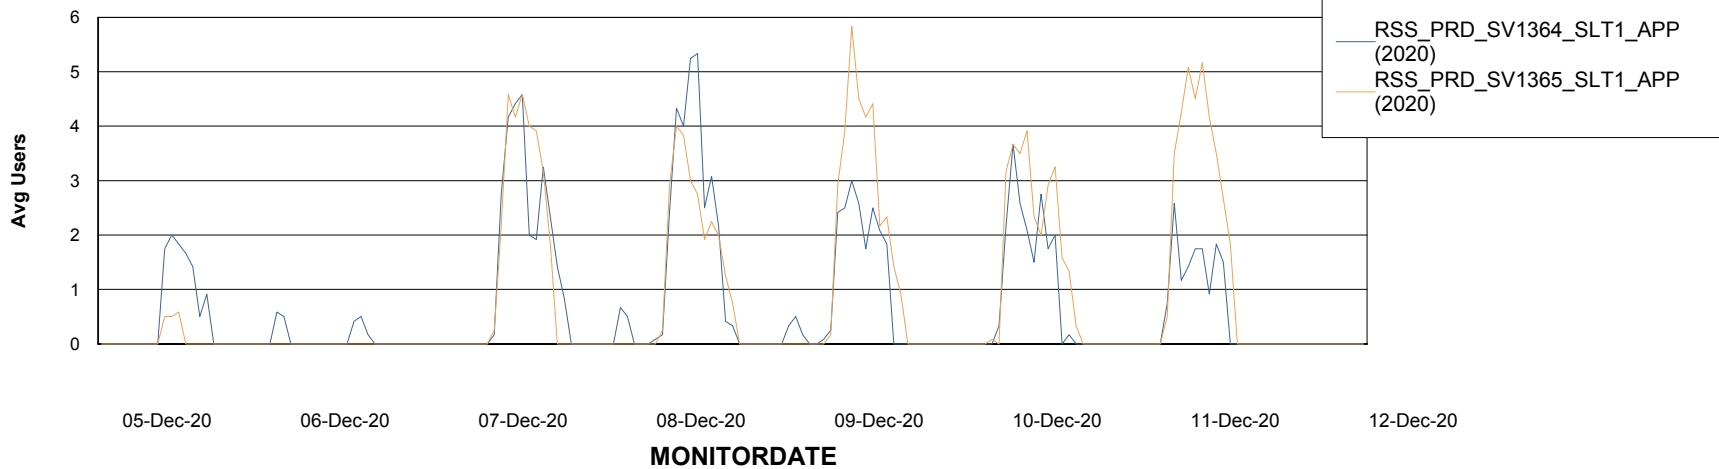

Weekly SLA Customer Report

Customer RSS Production
Database ID 52

ABSSolute Application Server Services

Avg memory used per ABS Server Service

Avg users per day per ABS server

Weekly SLA Customer Report

Customer RSS Production
Database ID 52