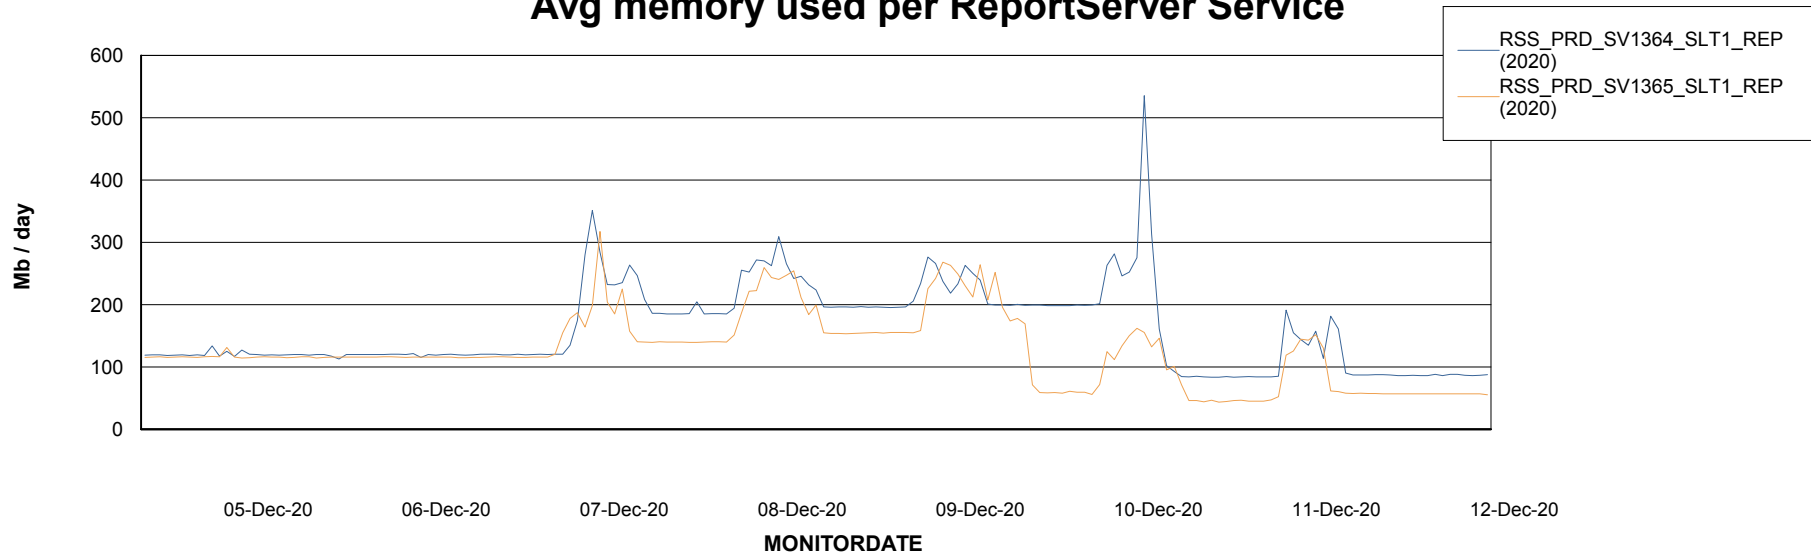

ABSSolute Application ReportServer Services

Avg memory used per ReportServer Service