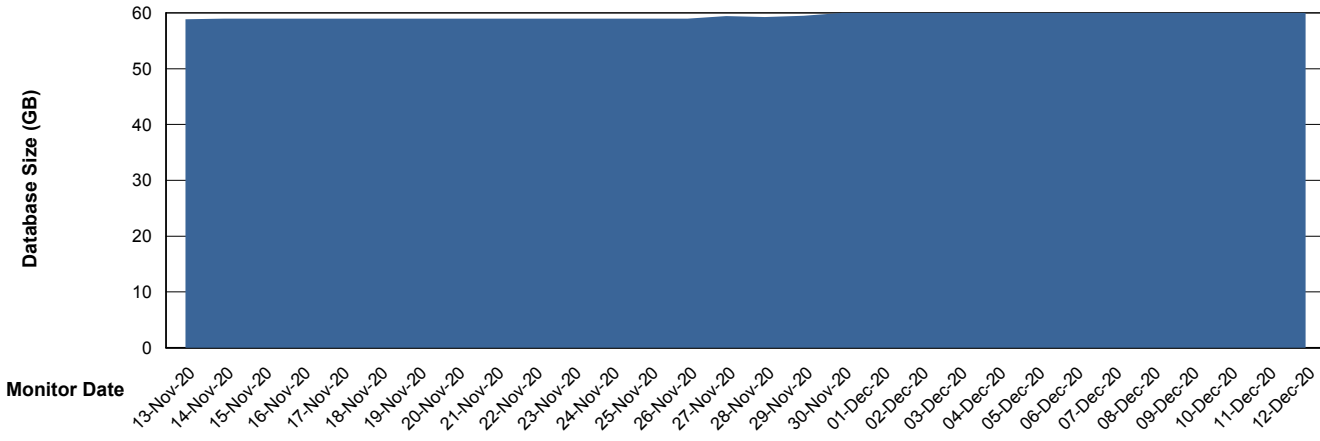

Database Performance RSS_DB_Standby (2020)

DB Processes Max 300
DB Sessions Max 472

Weekly SLA Customer Report

Customer RSS Production
 Database ID 52

DATABASE SIZE RSS_DB_Primary (2020)

Database growth over last month

Database Tablespace RSS_DB_Primary (2020)

Date	Tablespace Name	Filesize (Gb)	Usedsize (Gb)	Percentage free
12-Dec-20	ABSDATA	42	29	31
	INDX	37	29	22
11-Dec-20	ABSDATA	42	30	29
	INDX	37	29	22
10-Dec-20	ABSDATA	42	29	31
	INDX	37	29	22
09-Dec-20	ABSDATA	42	29	31
	INDX	37	29	22
08-Dec-20	ABSDATA	42	29	31
	INDX	37	29	22
07-Dec-20	ABSDATA	42	29	31
	INDX	37	29	22
06-Dec-20	ABSDATA	42	29	31
	INDX	37	29	22