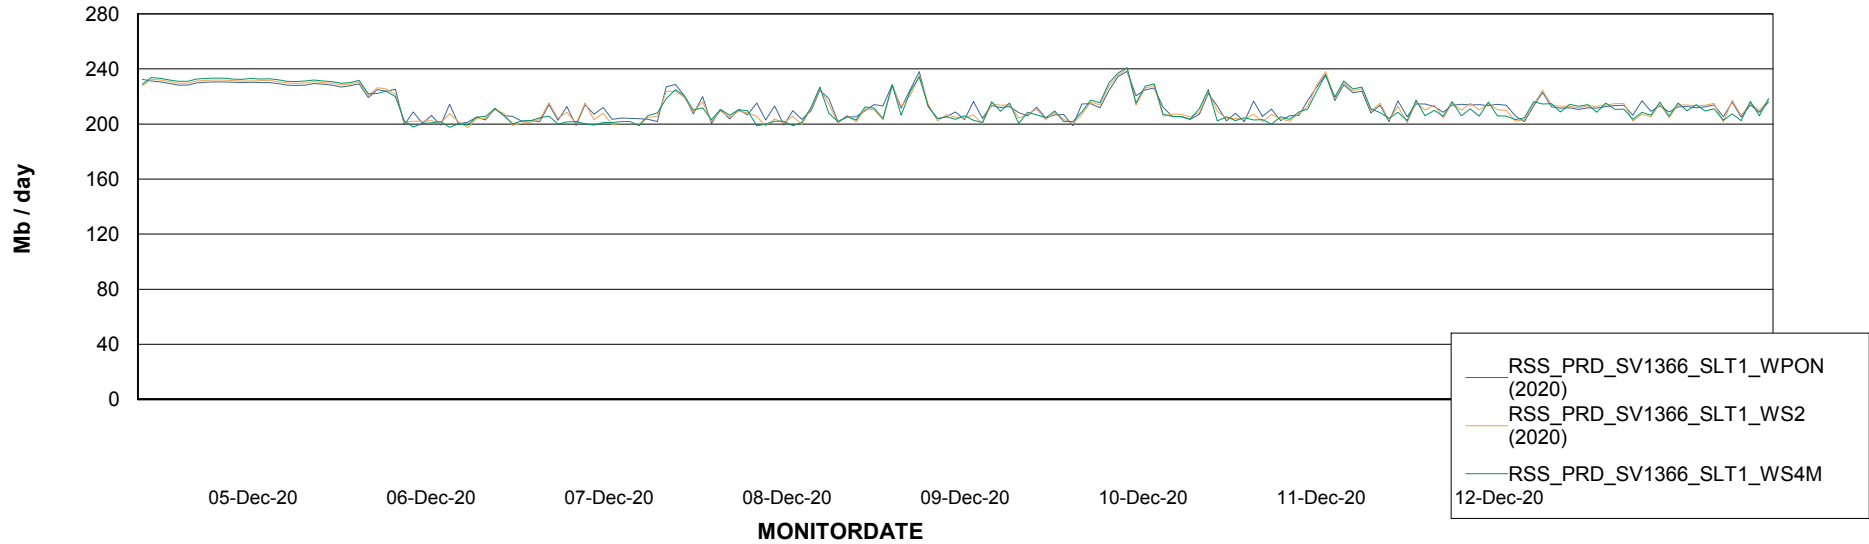

ABSSolute Application ReportServer Services

Avg memory used per ReportServer Service

Weekly SLA Customer Report

Customer RSS Production
Database ID 52

ABSSolute Web Component Services

Avg memory used per ABS Web component