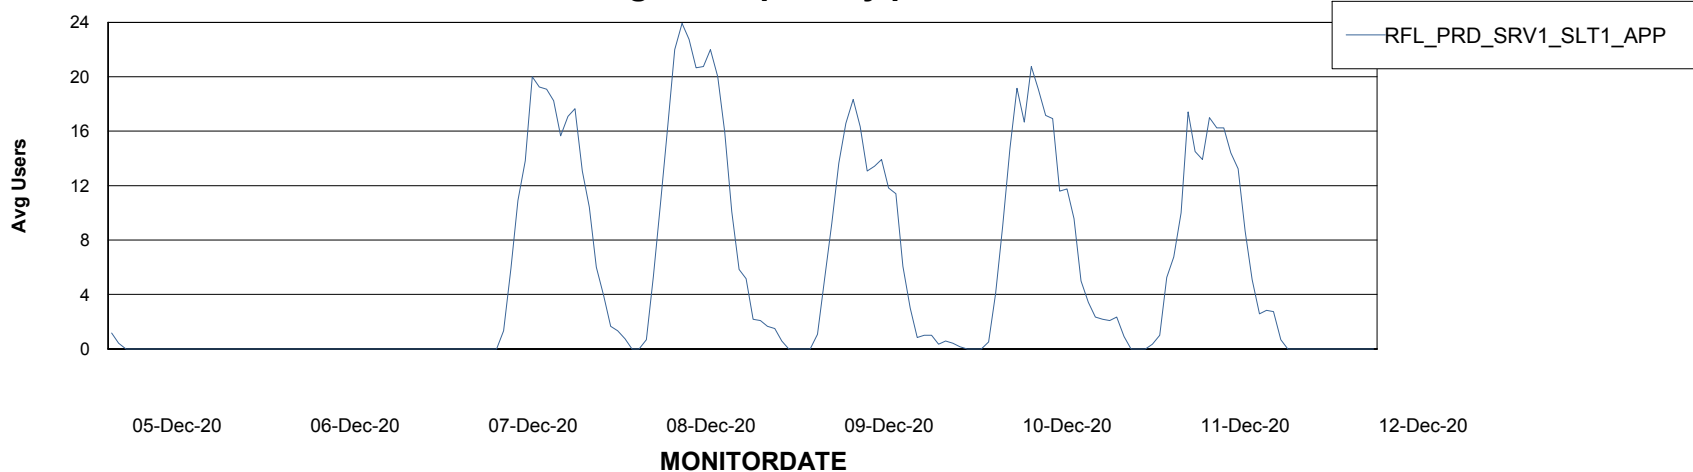

Weekly SLA Customer Report

Customer RFL_Production
Database ID 36

ABSSolute Application Server Services

Avg memory used per ABS Server Service

Avg users per day per ABS server

Weekly SLA Customer Report

Customer RFL_Production
Database ID 36