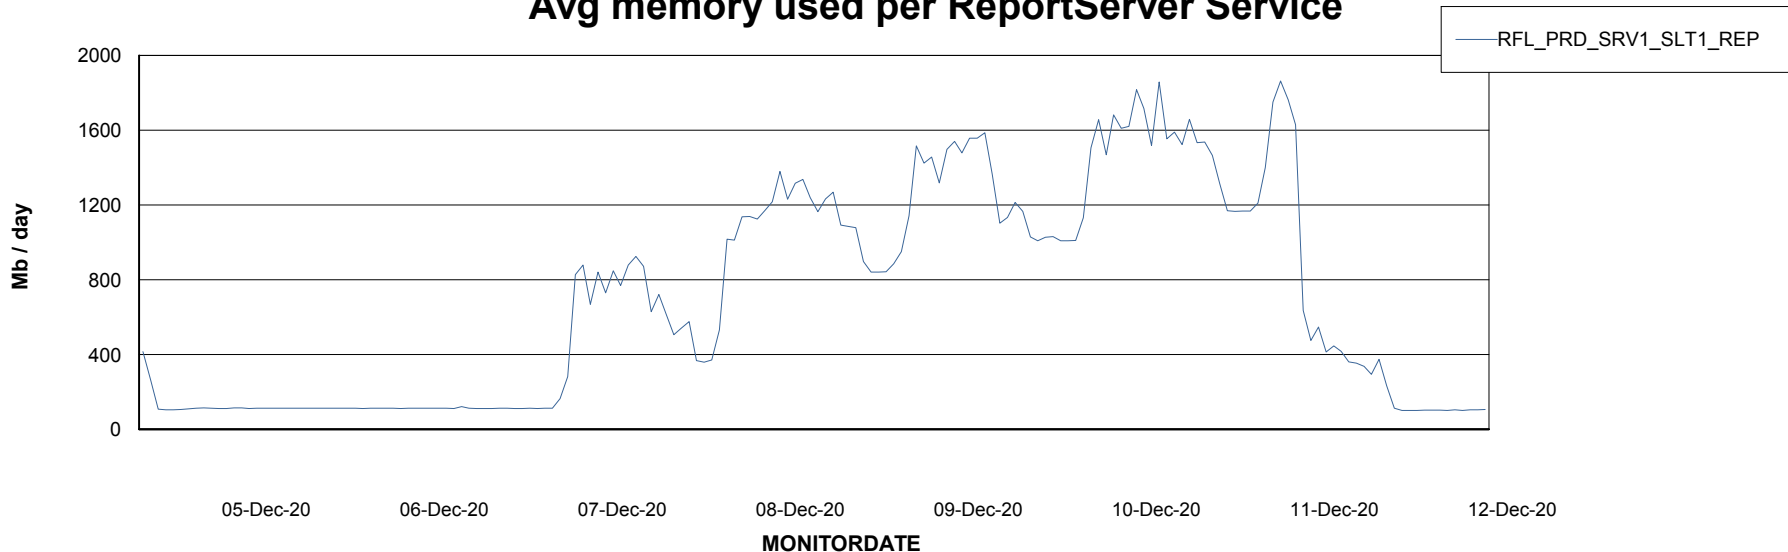

ABSSolute Application ReportServer Services

Avg memory used per ReportServer Service