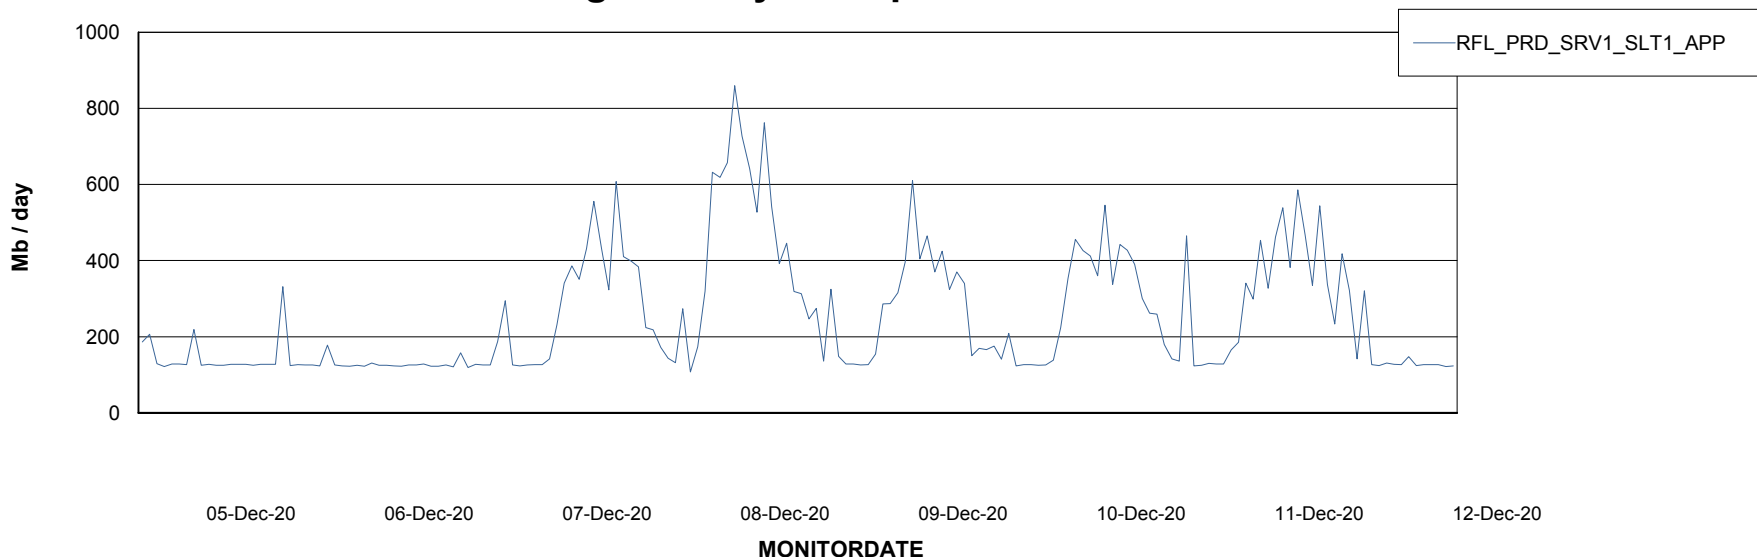

DB Processes Max 500

Weekly SLA Customer Report

Customer RFL_Production
 Database ID 36

DATABASE SIZE RFLDB_Production

Database growth over last month

Database Tablespace RFLDB_Production

Date	Tablespace Name	Filesize (Gb)	Usedsize (Gb)	Percentage free
12-Dec-20	ABSDATA	72	56	22
	INDX	186	132	29
11-Dec-20	ABSDATA	72	56	22
	INDX	186	132	29
10-Dec-20	ABSDATA	72	56	22
	INDX	186	132	29
09-Dec-20	ABSDATA	72	56	22
	INDX	186	132	29
08-Dec-20	ABSDATA	72	56	22
	INDX	186	132	29
07-Dec-20	ABSDATA	72	56	22
	INDX	186	132	29
06-Dec-20	ABSDATA	72	56	22
	INDX	186	132	29

Weekly SLA Customer Report

Customer RFL_Production
Database ID 36

ABSSolute Application Server Services

Avg memory used per ABS Server Service

Avg users per day per ABS server

Weekly SLA Customer Report

Customer RFL_Production
Database ID 36