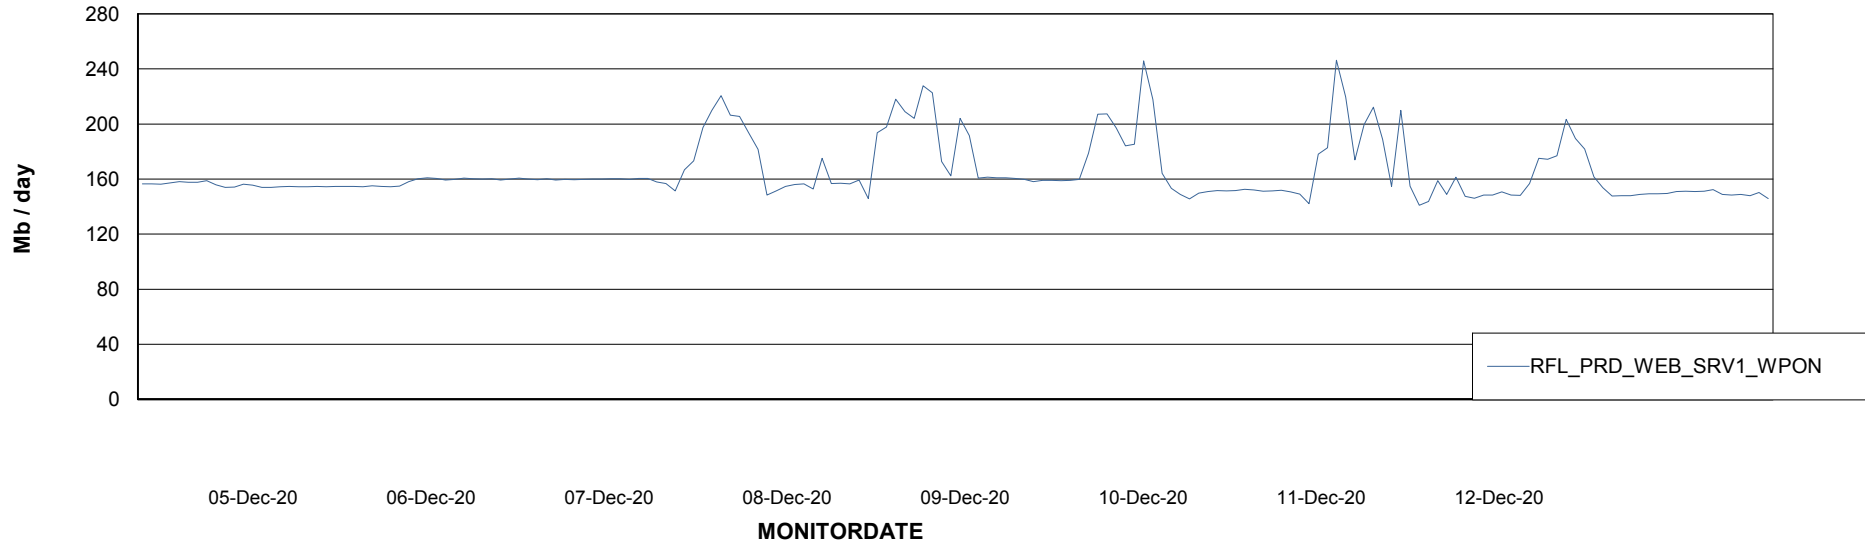

ABSSolute Application ReportServer Services

Avg memory used per ReportServer Service

Weekly SLA Customer Report

Customer RFL_Production
Database ID 36

ABSSolute Web Component Services

Avg memory used per ABS Web component