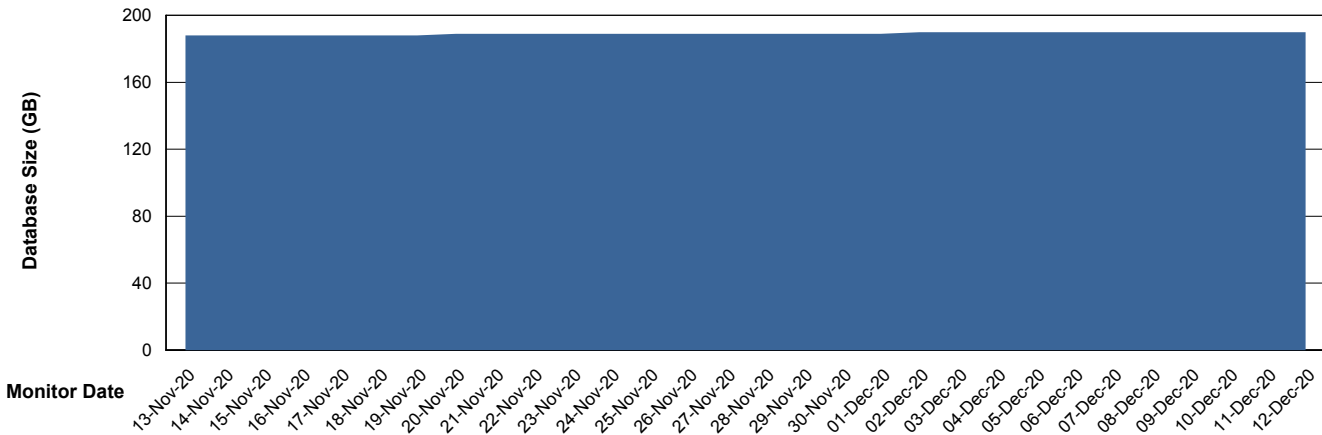

DB Processes Max 500

Weekly SLA Customer Report

Customer RFL_Production
 Database ID 36

DATABASE SIZE RFLDB_Production

Database growth over last month

Database Tablespace RFLDB_Production

Date	Tablespace Name	Filesize (Gb)	Usedsize (Gb)	Percentage free
12-Dec-20	ABSDATA	72	56	22
	INDX	186	132	29
11-Dec-20	ABSDATA	72	56	22
	INDX	186	132	29
10-Dec-20	ABSDATA	72	56	22
	INDX	186	132	29
09-Dec-20	ABSDATA	72	56	22
	INDX	186	132	29
08-Dec-20	ABSDATA	72	56	22
	INDX	186	132	29
07-Dec-20	ABSDATA	72	56	22
	INDX	186	132	29
06-Dec-20	ABSDATA	72	56	22
	INDX	186	132	29

Weekly SLA Customer Report

Customer RFL_Production
Database ID 36

ABSSolute Application Server Services

Avg memory used per ABS Server Service

Avg users per day per ABS server

Weekly SLA Customer Report

Customer RFL_Production
Database ID 36