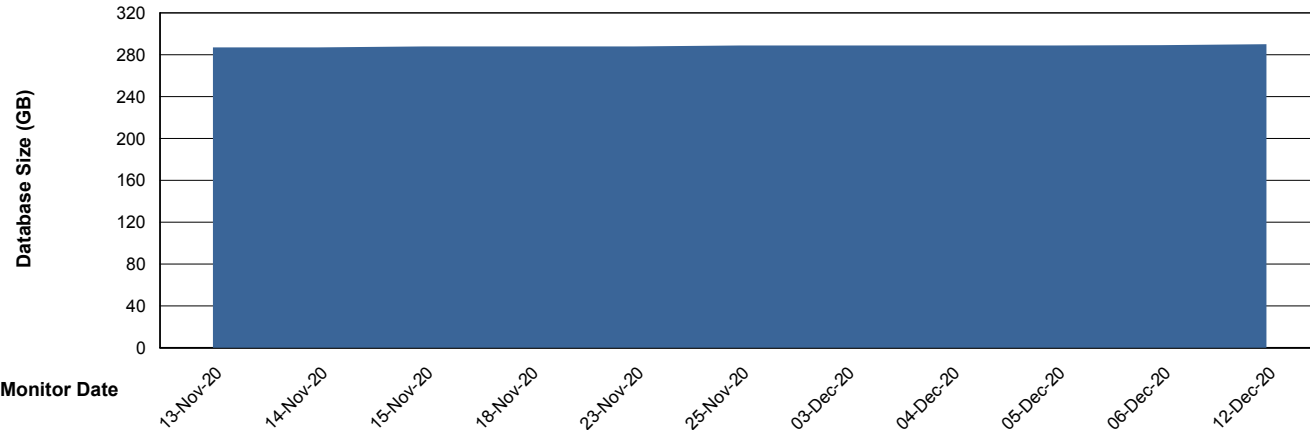

DATABASE SIZE PCODB_Production

Database growth over last month

Database Tablespace PCODB_Production

Date	Tablespace Name	Filesize (Gb)	Usedsize (Gb)	Percentage free
12-Dec-20	ABSDATA	238	103	57
	INDX	329	154	53
06-Dec-20	ABSDATA	238	103	57
	INDX	329	154	53