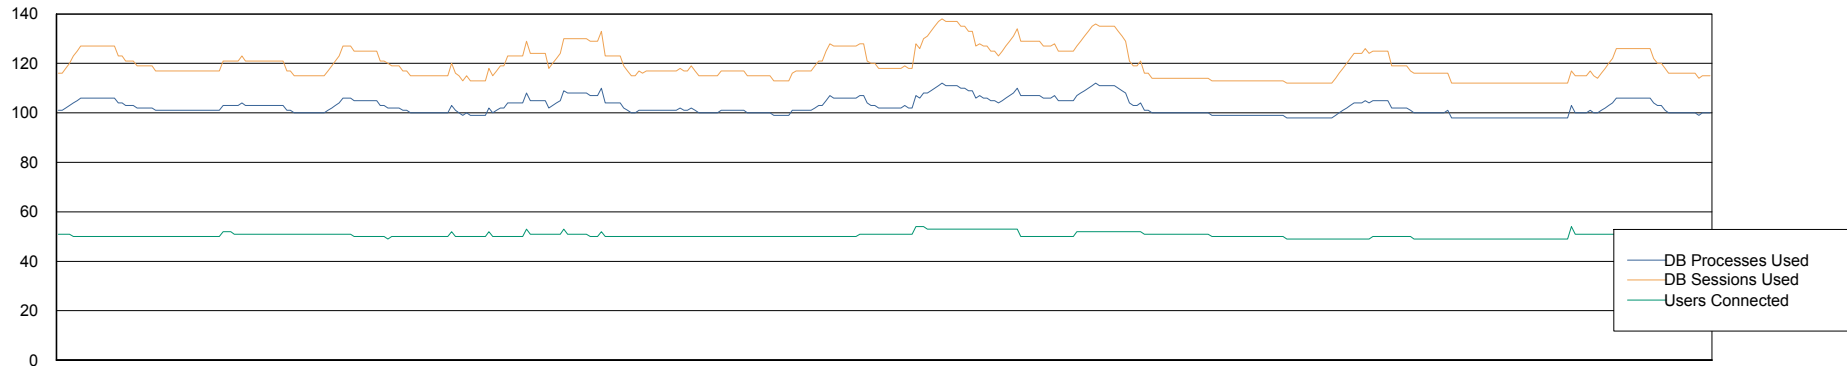

Harddisk Usage PCO\_PRD\_ORACLE2

	Free disk space on c: (%)	Total disk space on c: (Gb)	Free disk space on d: (%)	Total disk space on d: (Gb)
12-Dec-20	75	279	20	838
06-Dec-20	75	279	20	838

## Database Performance PCODB\_Production

DB Processes Max 350  
DB Sessions Max 560

12-Dec-20

12-Dec-20