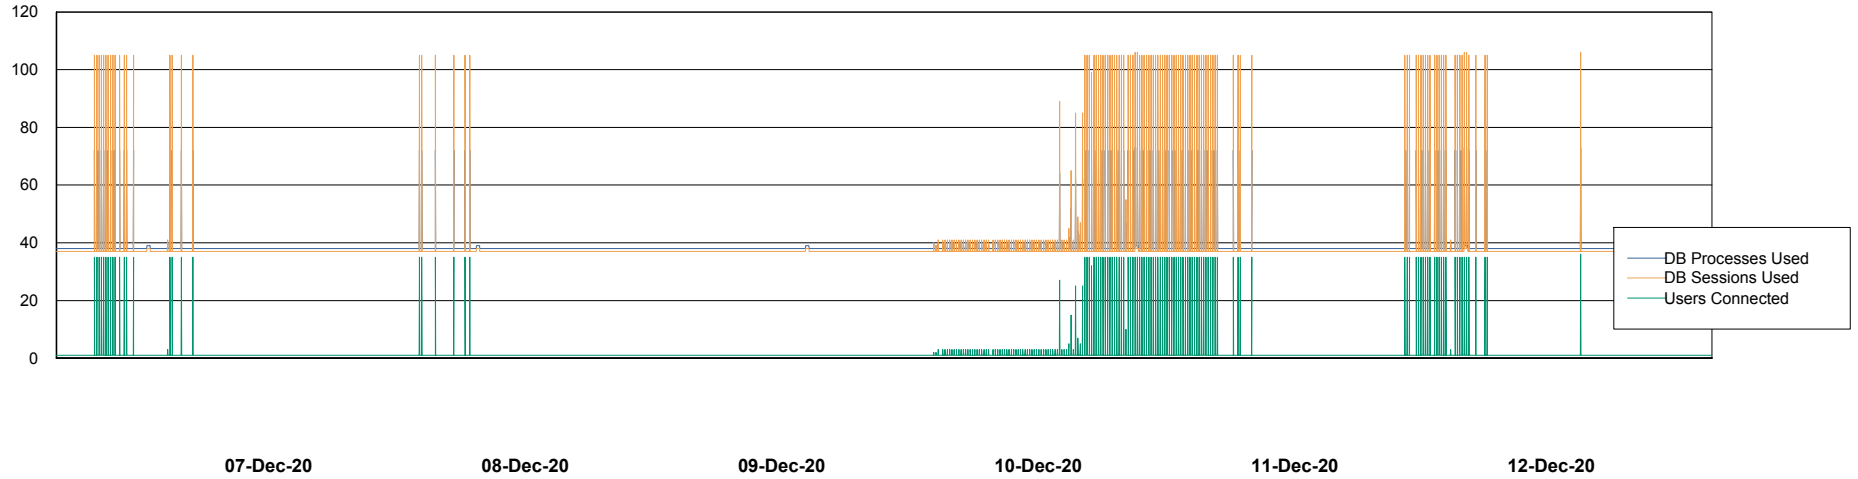

DB Processes Max 1,500
DB Sessions Max 2,272

Weekly SLA Customer Report

Customer NIX_Production
Database ID 51

Database Performance NIXDB_Standby

DB Processes Max 300
DB Sessions Max 480

Weekly SLA Customer Report