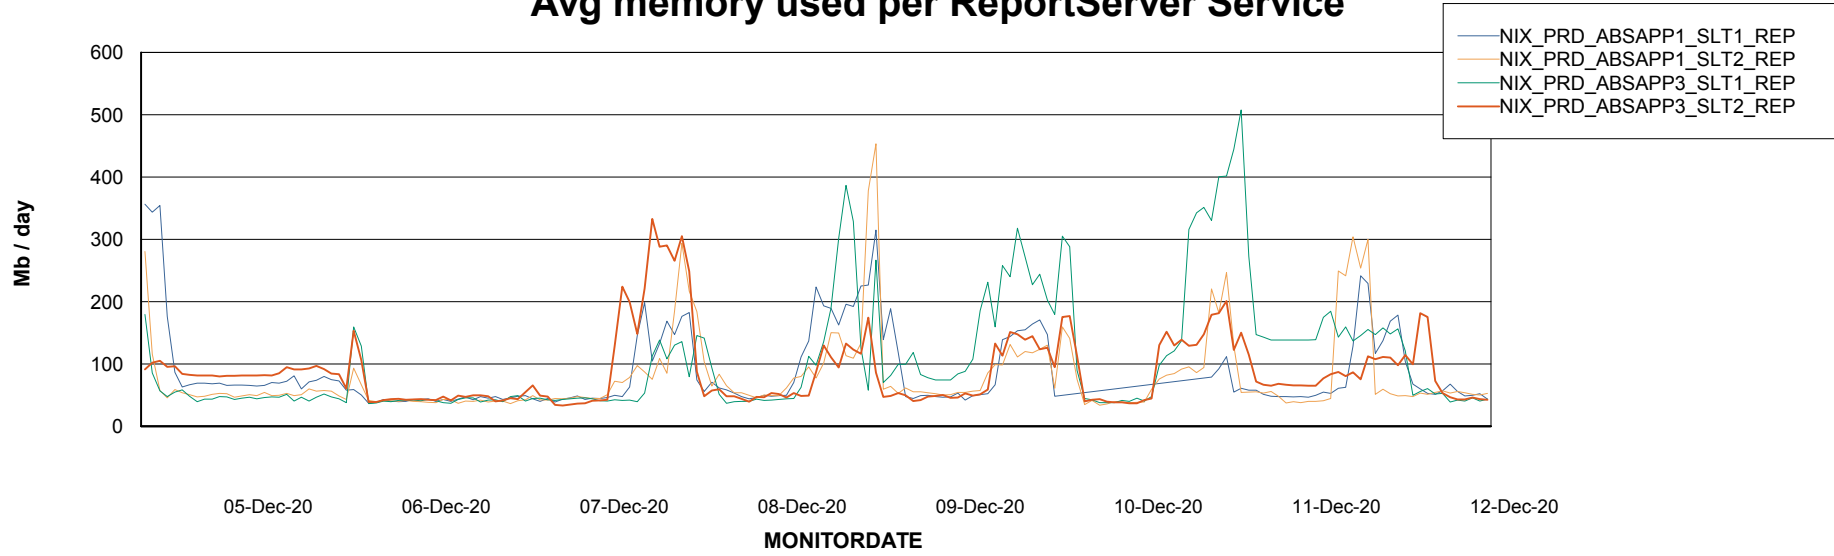

Avg users per day per ABS server

Weekly SLA Customer Report

Customer NIX_Production
Database ID 51

ABSSolute Application ReportServer Services

Avg memory used per ReportServer Service

Weekly SLA Customer Report