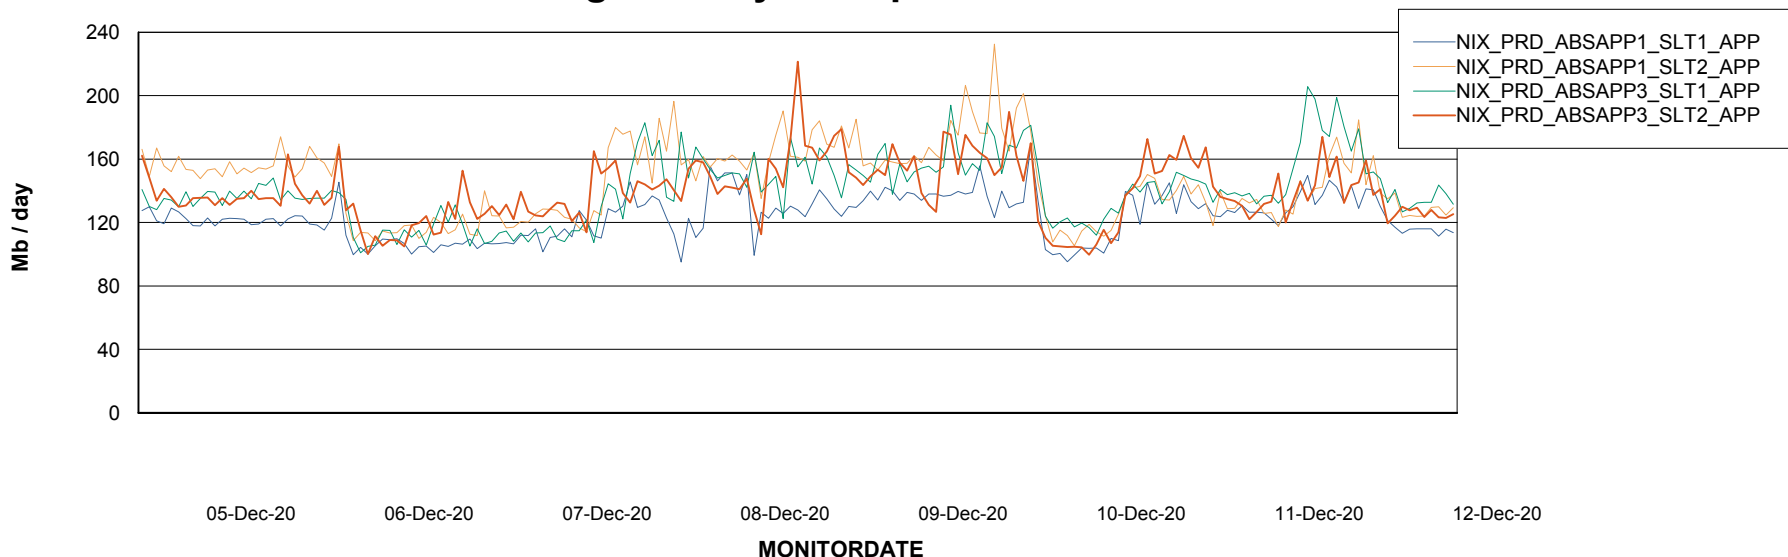

Standby Database Health NIX_Production

Recovery lag for last 7 days

Weekly SLA Customer Report

Customer NIX_Production
Database ID 51

ABSSolute Application Server Services

Avg memory used per ABS Server Service