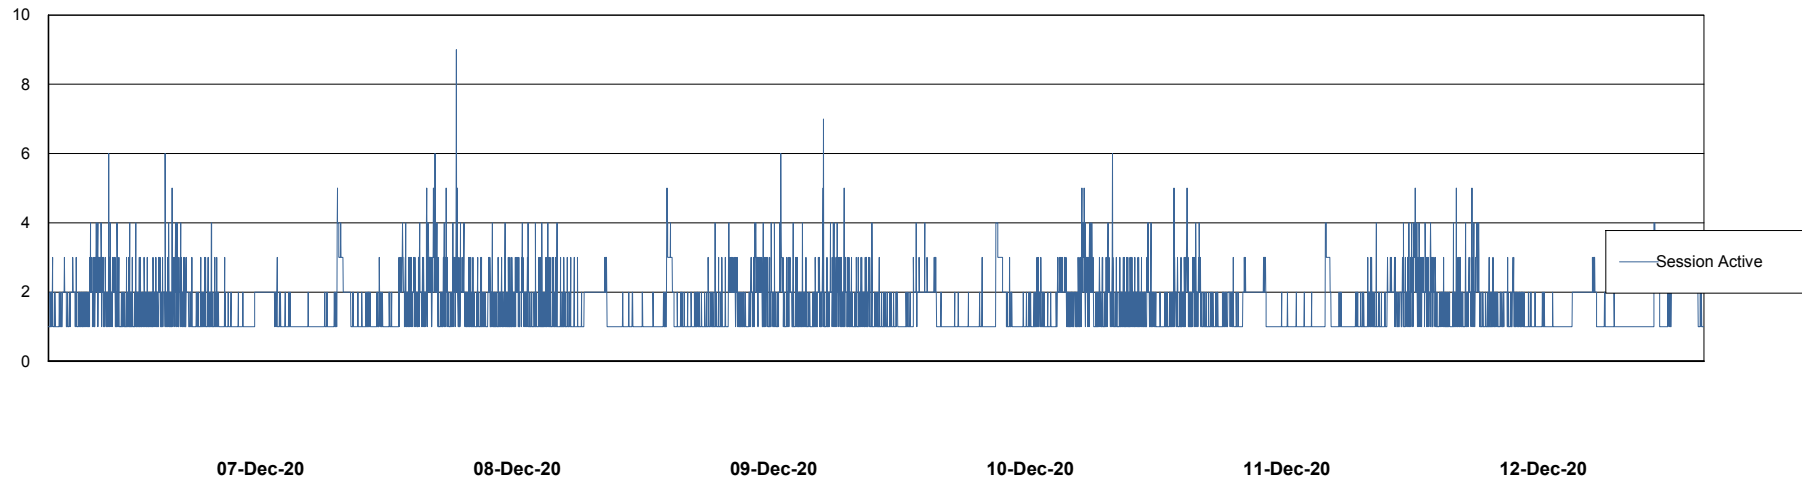

Database Performance NIXDB_Production

DB Processes Max 1,500
DB Sessions Max 2,272