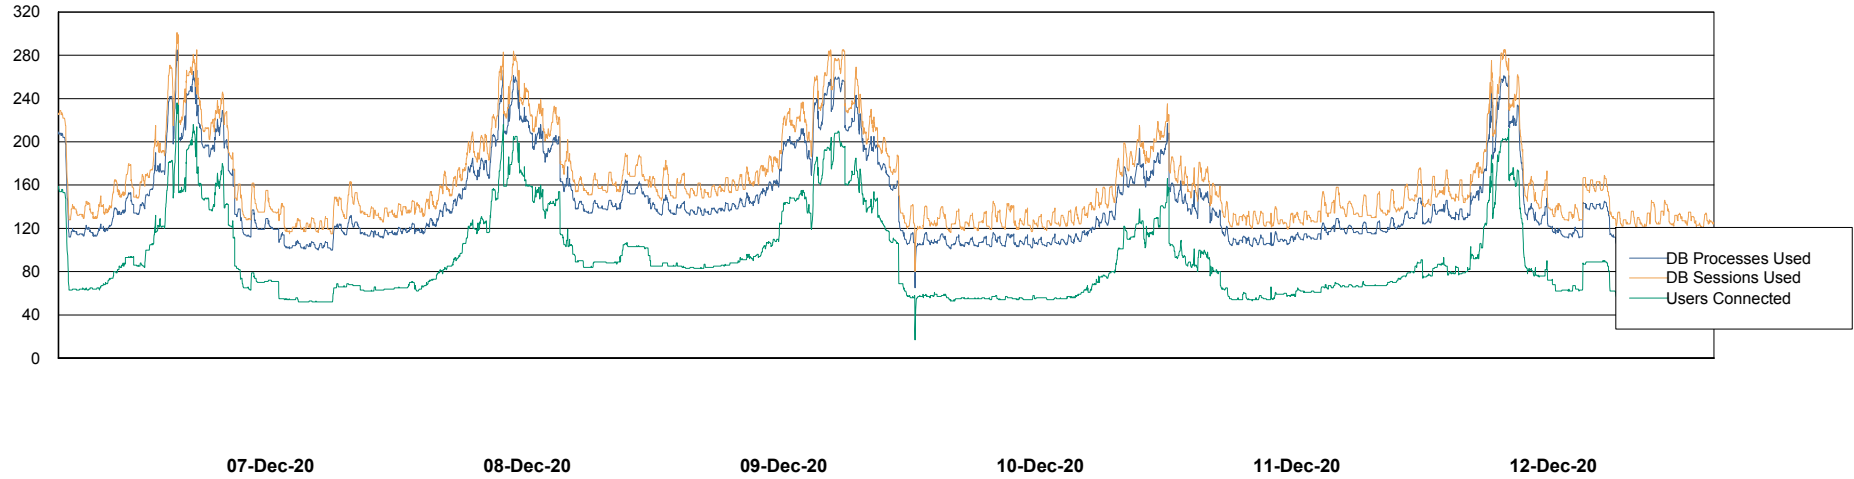

Database Performance NIXDB_Production

DB Processes Max 1,500
DB Sessions Max 2,272