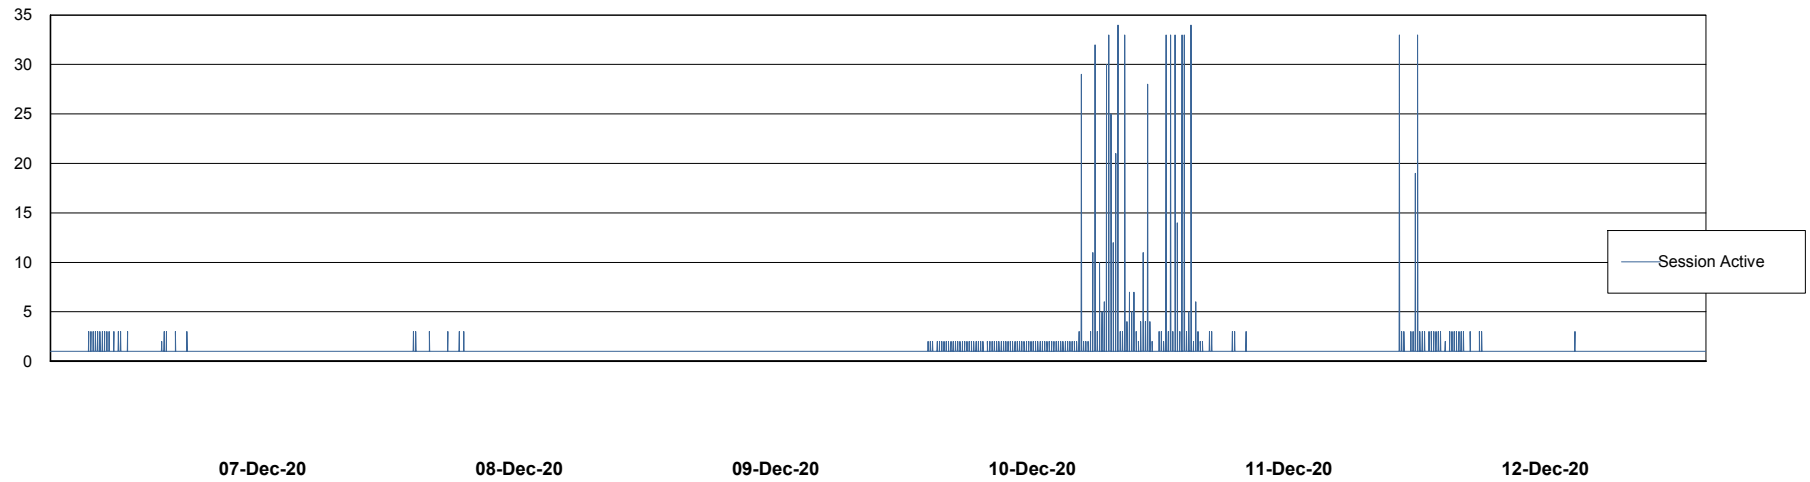

DB Processes Max 1,500
DB Sessions Max 2,272

Weekly SLA Customer Report

Customer NIX_Production
Database ID 51

Database Performance NIXDB_Standby

DB Processes Max 300
DB Sessions Max 480

Weekly SLA Customer Report