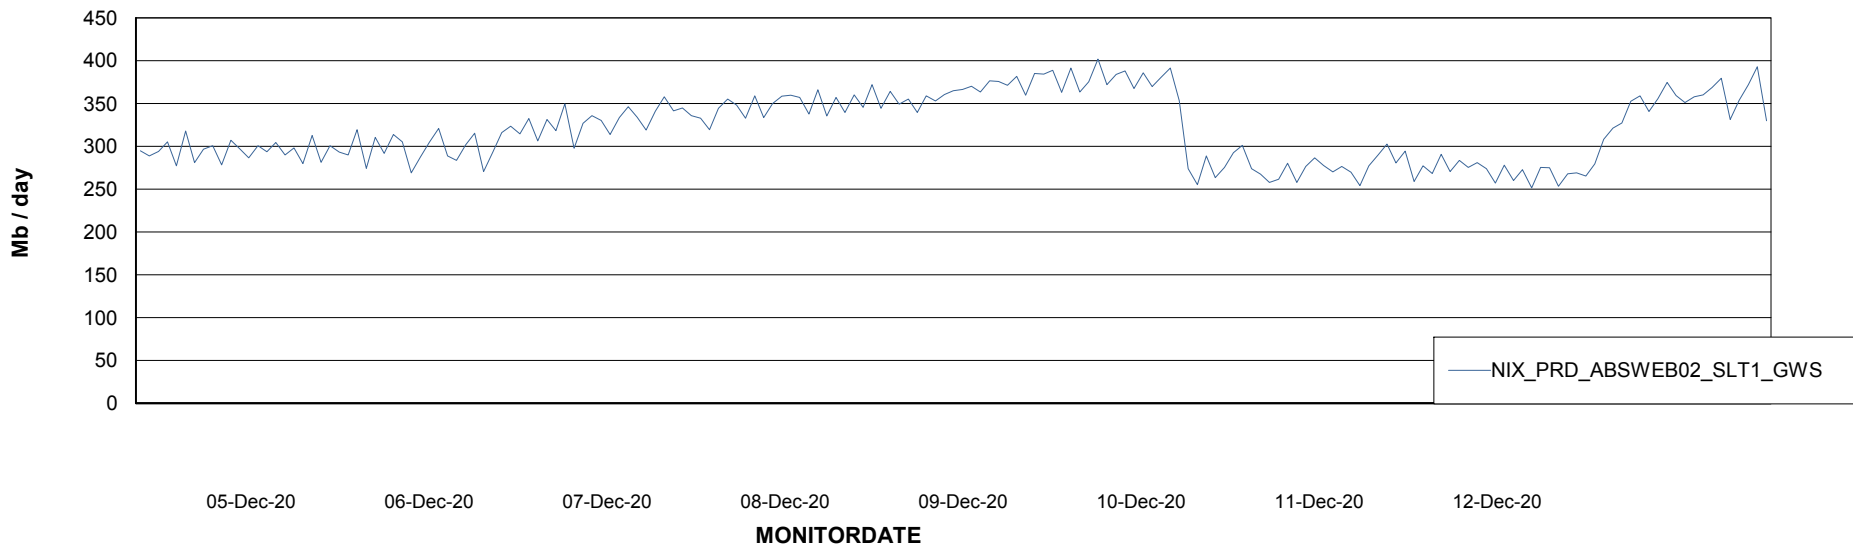

ABSSolute Web Component Services

Avg memory used per ABS Web component