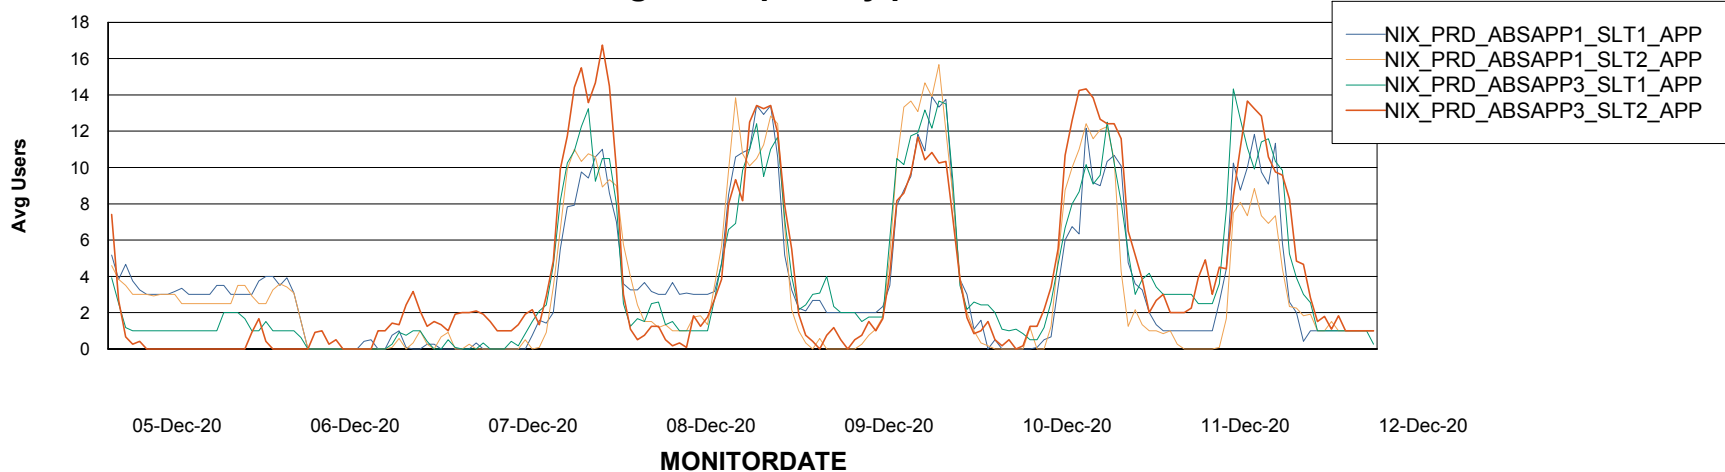

Avg users per day per ABS server