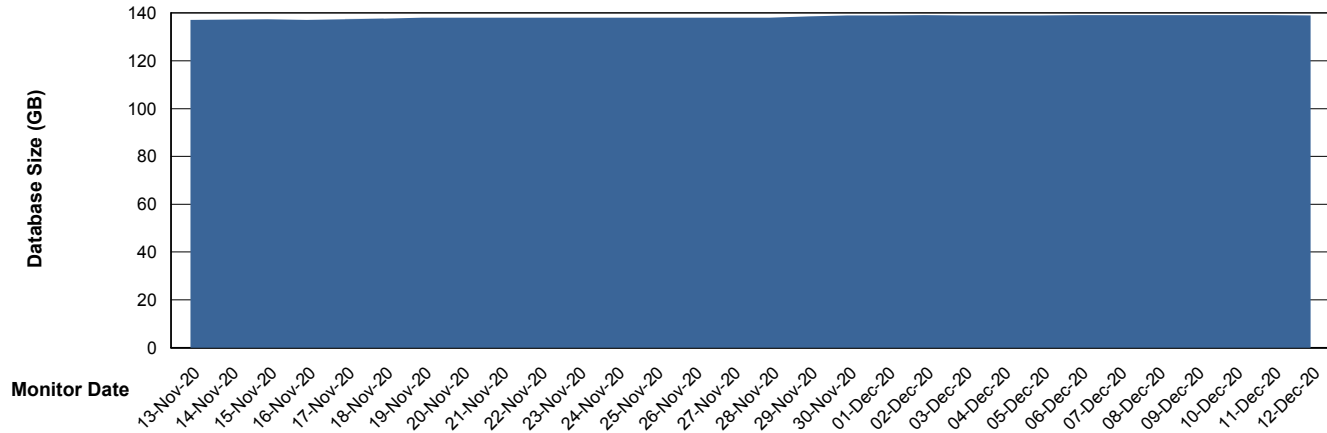

DB Processes Max 1,500
DB Sessions Max 2,272

Weekly SLA Customer Report

Customer NIX_Production
Database ID 51

Database Performance NIXDB_Standby

DB Processes Max 300
DB Sessions Max 480

Weekly SLA Customer Report

Customer NIX_Production
Database ID 51

DATABASE SIZE NIXDB_BI

Database growth over last month

DATABASE SIZE NIXDB_Production

Database growth over last month

Weekly SLA Customer Report

Customer NIX_Production
Database ID 51