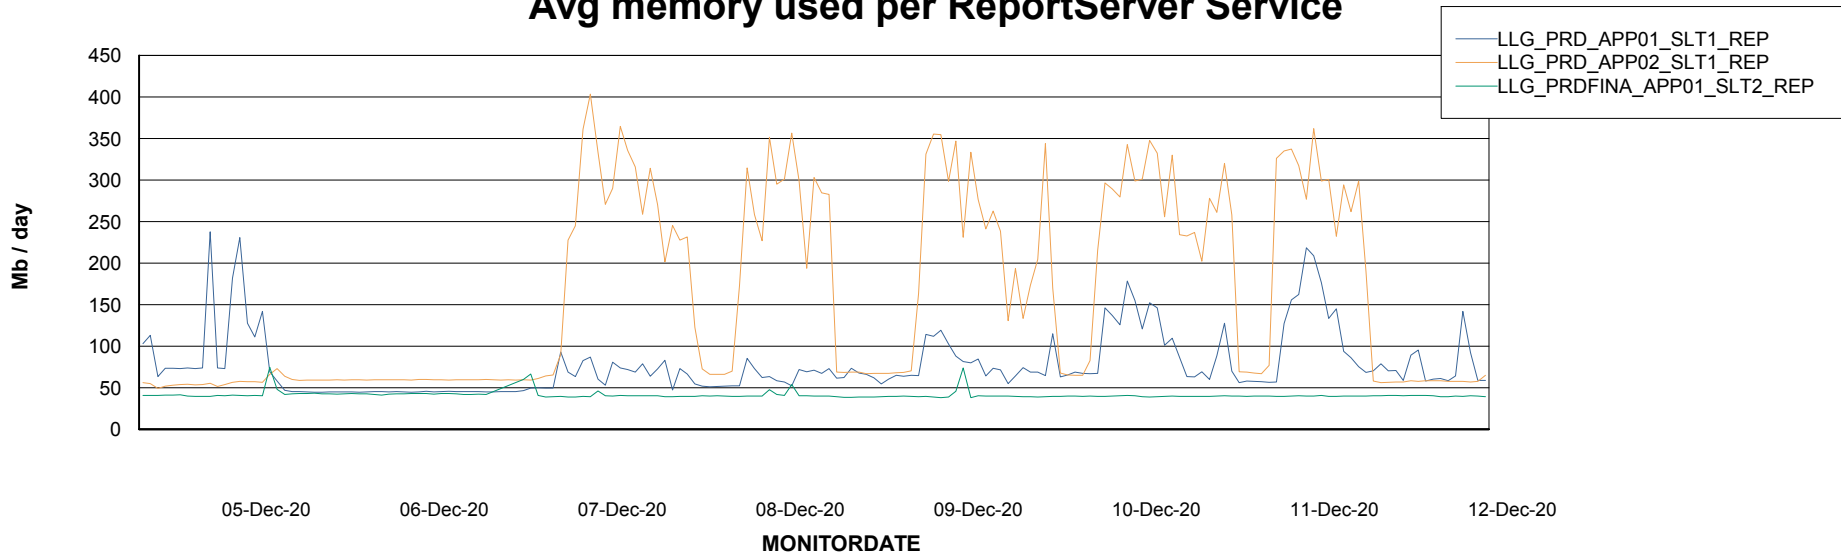

ABSSolute Application Server Services

Avg memory used per ReportServer Service