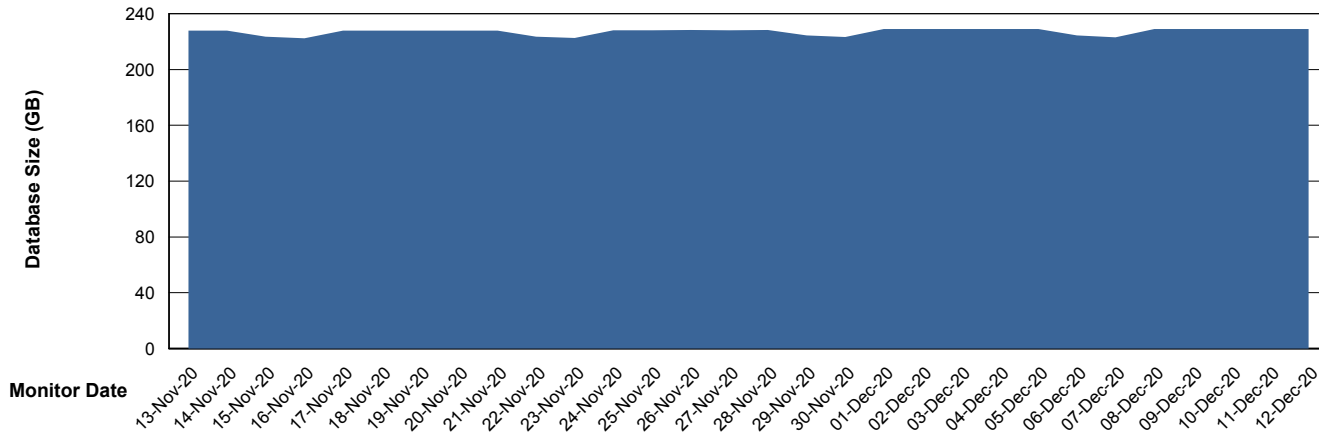

Weekly SLA Customer Report

Customer LLG_Production
Database ID 53

DATABASE SIZE LLGDB_BI02

Database growth over last month

DATABASE SIZE LLGDB_Production

Database growth over last month

Weekly SLA Customer Report

Customer LLG_Production
Database ID 53

Database Tablespace LLGDB_BI02

Date	Tablespace Name	Filesize (Gb)	Usedsize (Gb)	Percentage free
12-Dec-20	ABSDATA	100	42	58
	INDX	100	44	56
11-Dec-20	ABSDATA	100	42	58
	INDX	100	44	56
10-Dec-20	ABSDATA	100	42	58
	INDX	100	44	56
09-Dec-20	ABSDATA	100	42	58
	INDX	100	44	56
08-Dec-20	ABSDATA	100	42	58
	INDX	100	44	56
07-Dec-20	ABSDATA	100	42	58
	INDX	100	44	56
06-Dec-20	ABSDATA	100	42	58
	INDX	100	44	56