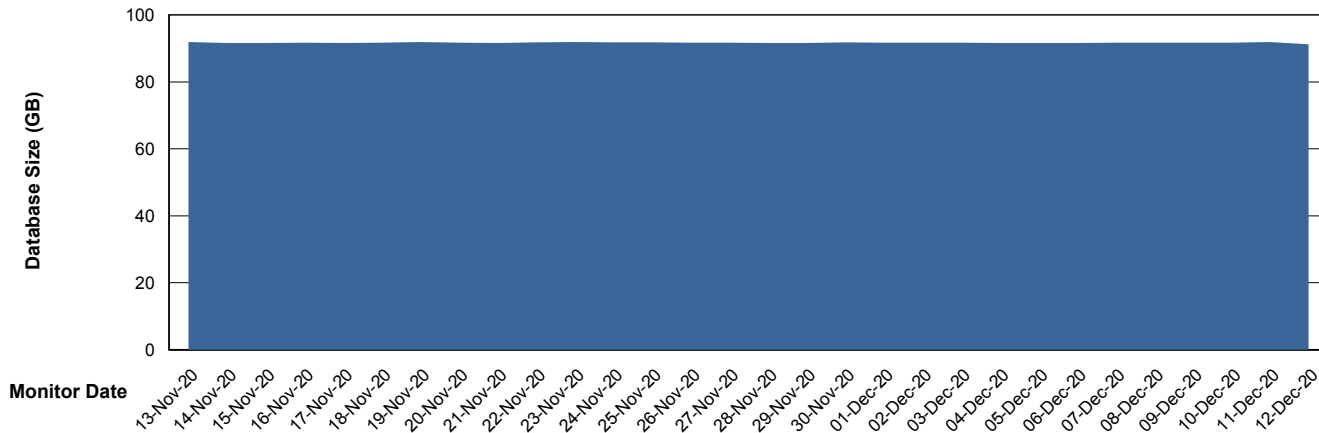

Database Performance LLGDB_Production

DB Processes Max 300
DB Sessions Max 480

Weekly SLA Customer Report

Customer LLG_Production
Database ID 53

Database Performance LLGDB_Standby

DB Processes Max 300
DB Sessions Max 480

Weekly SLA Customer Report

Customer LLG_Production
Database ID 53

DATABASE SIZE LLGDB_BI02

Database growth over last month

DATABASE SIZE LLGDB_Production

Database growth over last month

Weekly SLA Customer Report