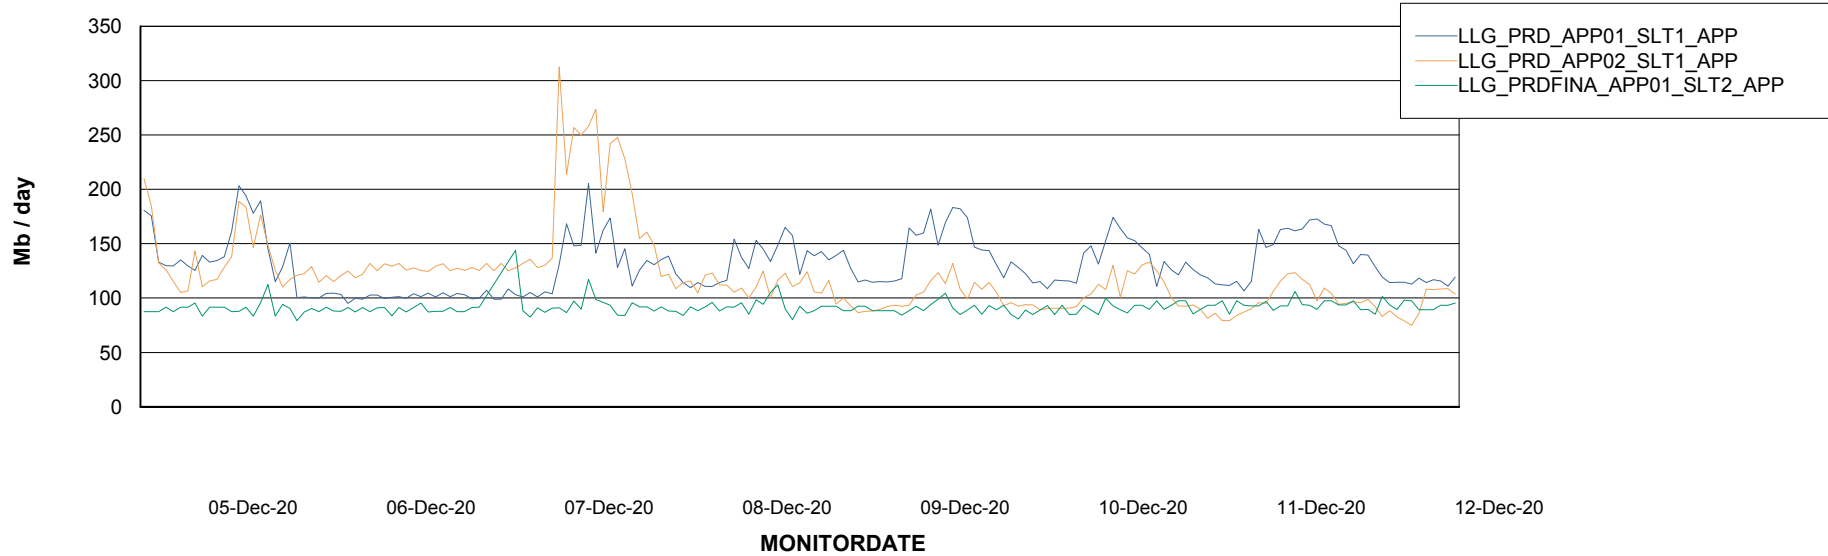

ABSSolute Application Server Services

Avg memory used per ABS Server Service