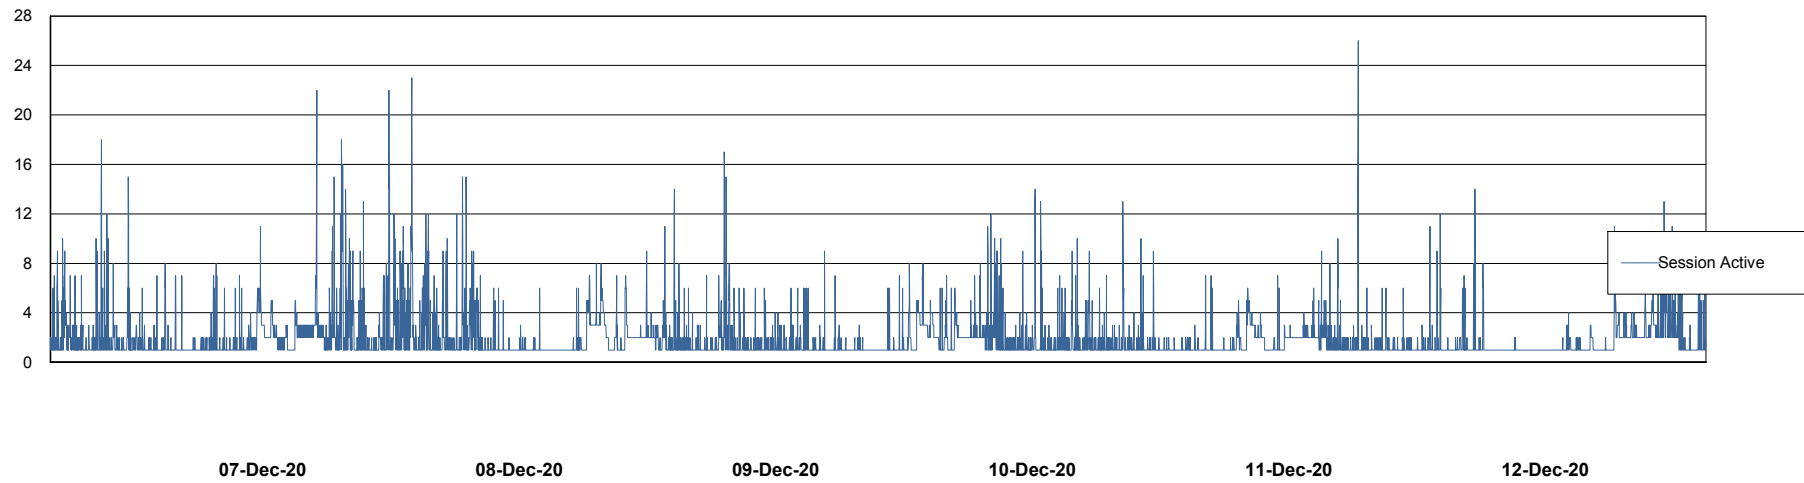

Database Performance ELJDB_Production

DB Processes Max 600
DB Sessions Max 924