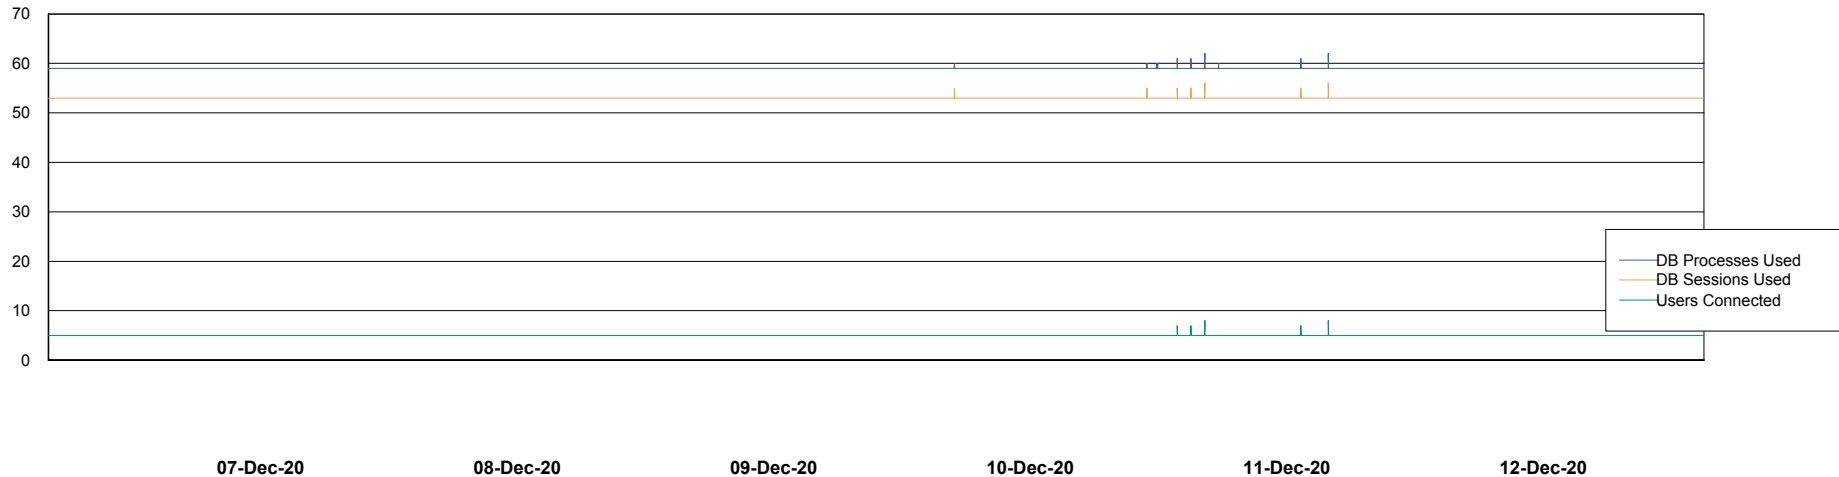

Database Performance ELJDB_Standby

DB Processes Max 600
DB Sessions Max 924