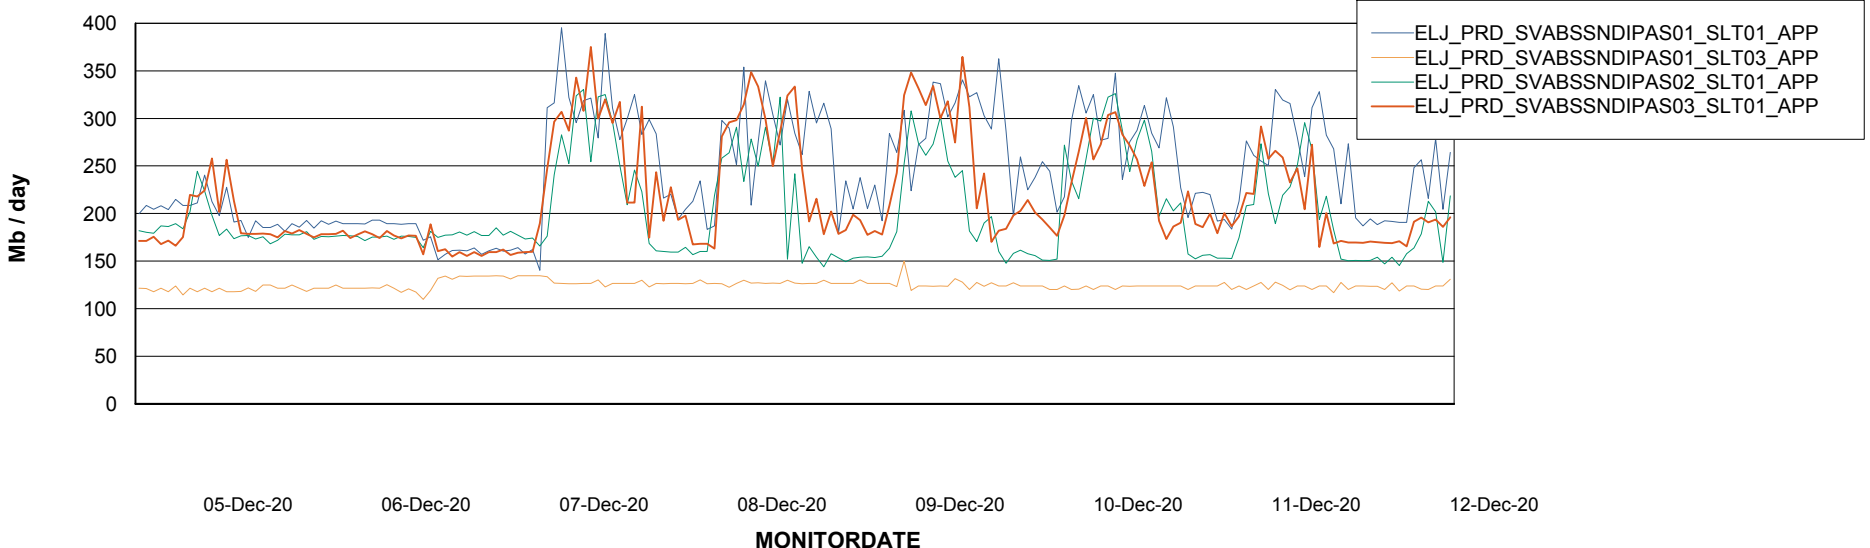

ABSSolute Application Server Services

Avg memory used per ABS Server Service