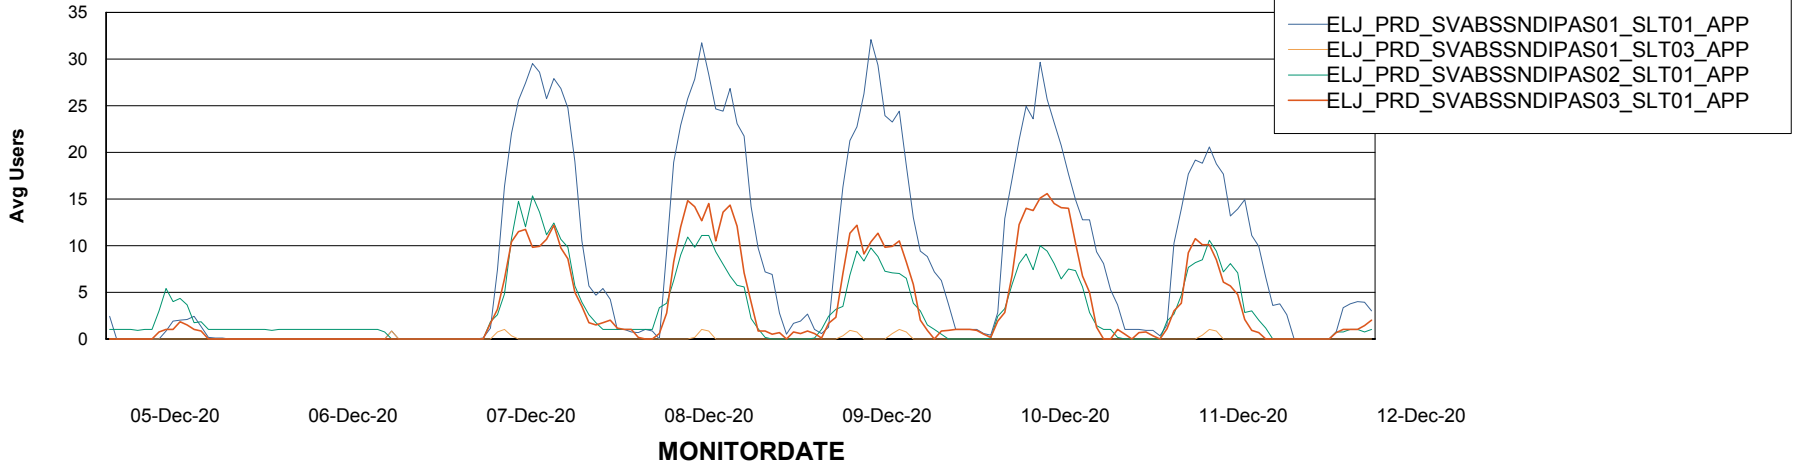

Avg users per day per ABS server