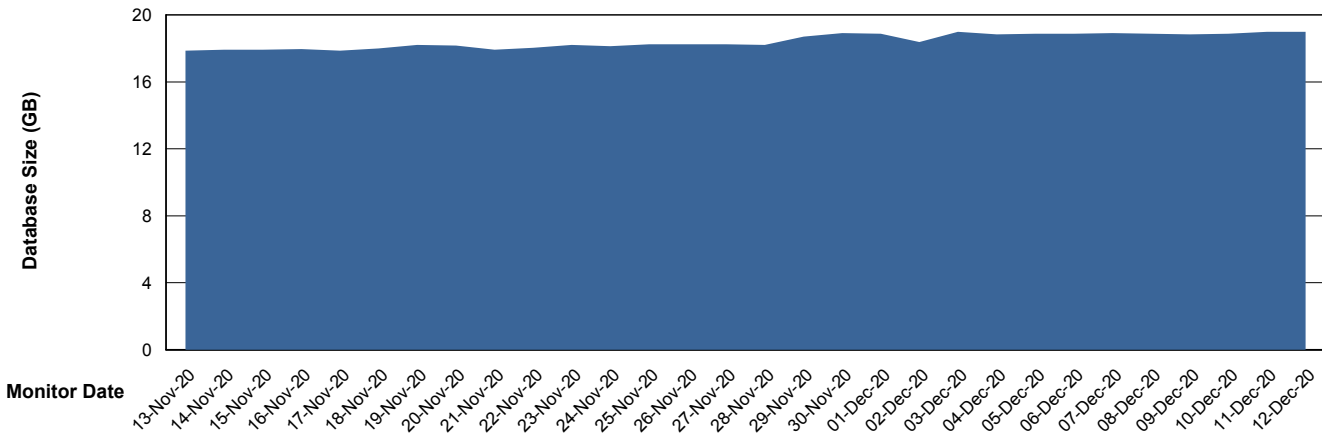

DATABASE SIZE ELJDB_PRD_BI

Database growth over last month