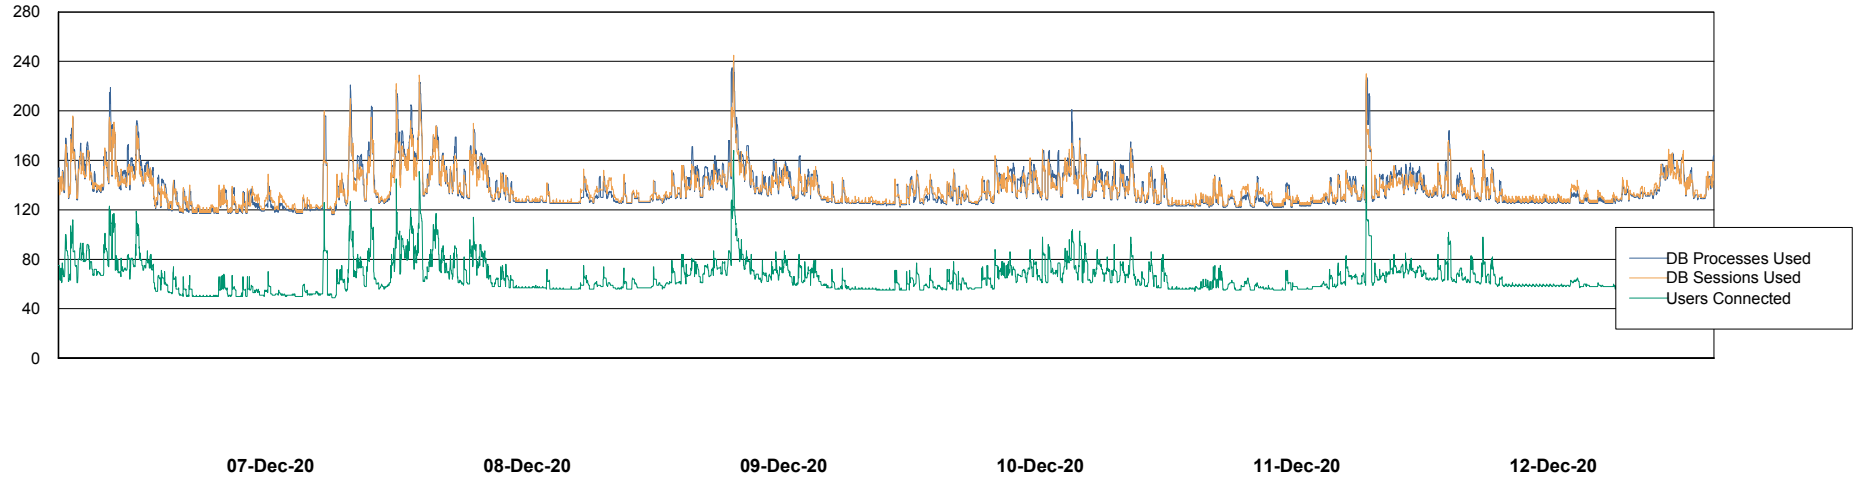

Database Performance ELJDB_Production

DB Processes Max 600
DB Sessions Max 924