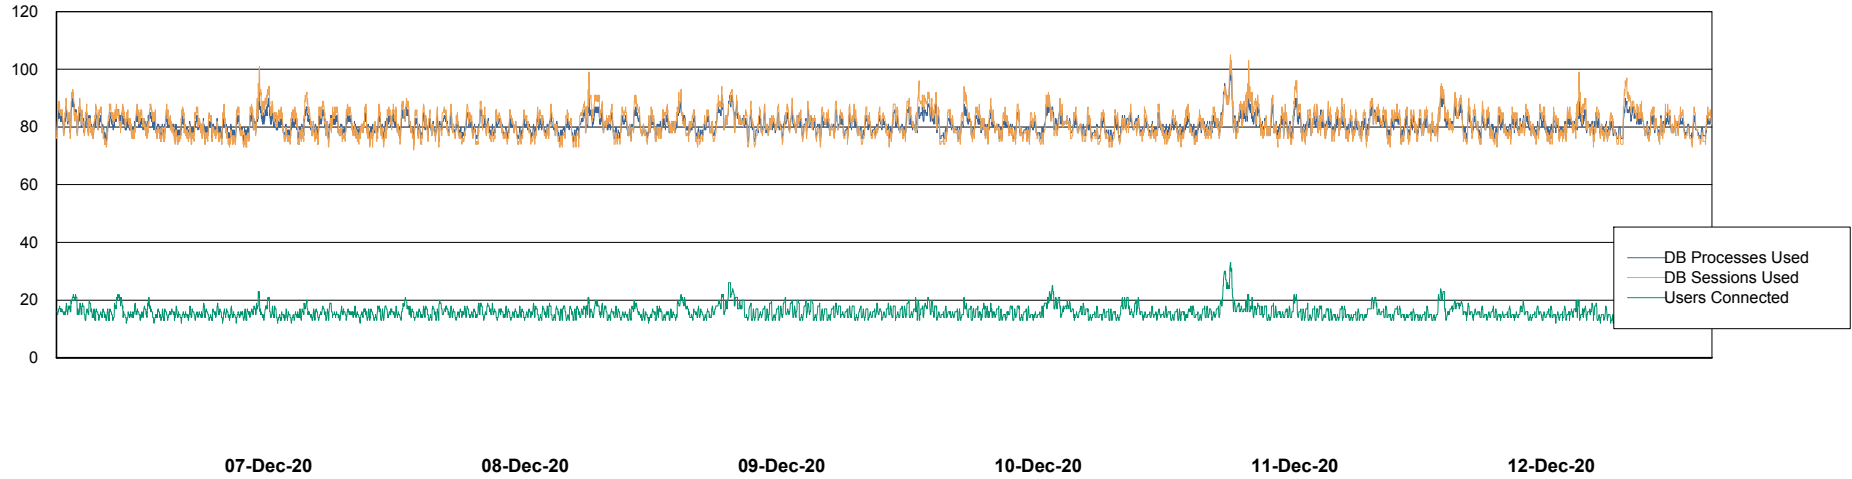

Database Performance ELJDB_PRD_BI

DB Processes Max 1,000
DB Sessions Max 1,524