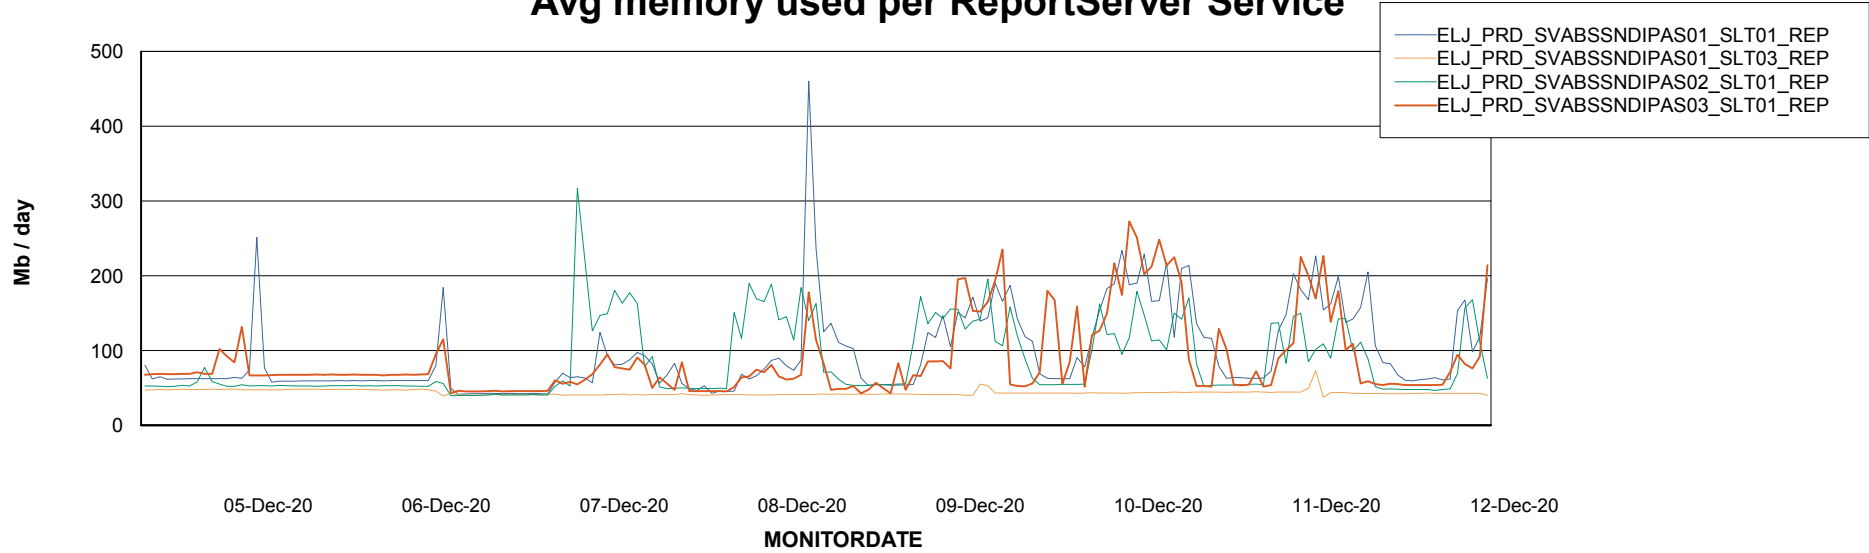

ABSSolute Application ReportServer Services

Avg memory used per ReportServer Service