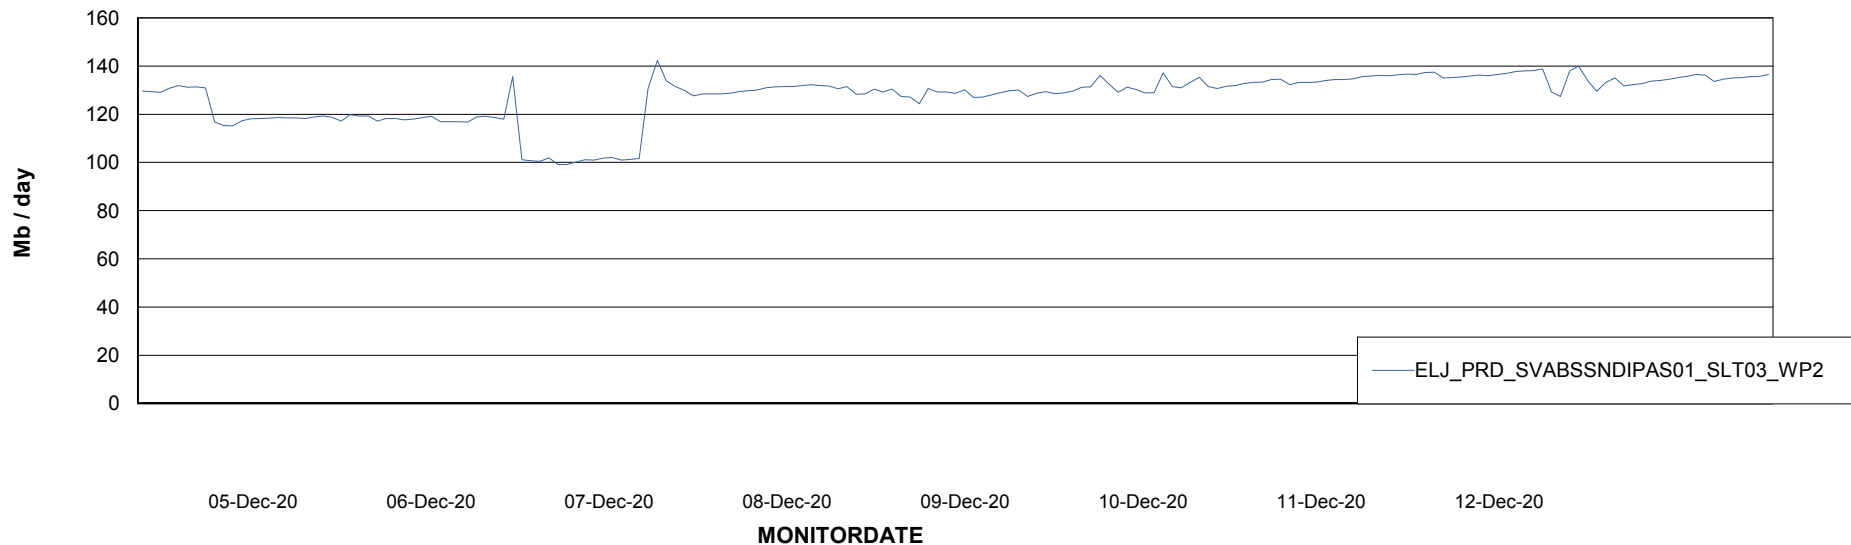

ABSSolute Web Component Services

Avg memory used per ABS Web component