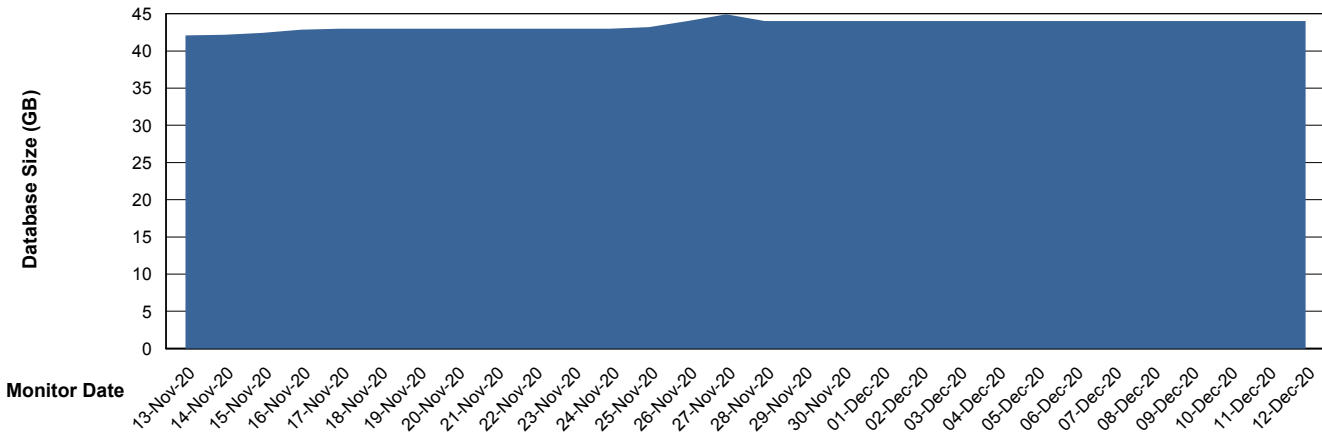

# Weekly SLA Customer Report

Customer ELJ Production  
Database ID 72

DATABASE SIZE ELJDB\_PRD\_BI

### Database growth over last month

DATABASE SIZE ELJDB\_Production

### Database growth over last month