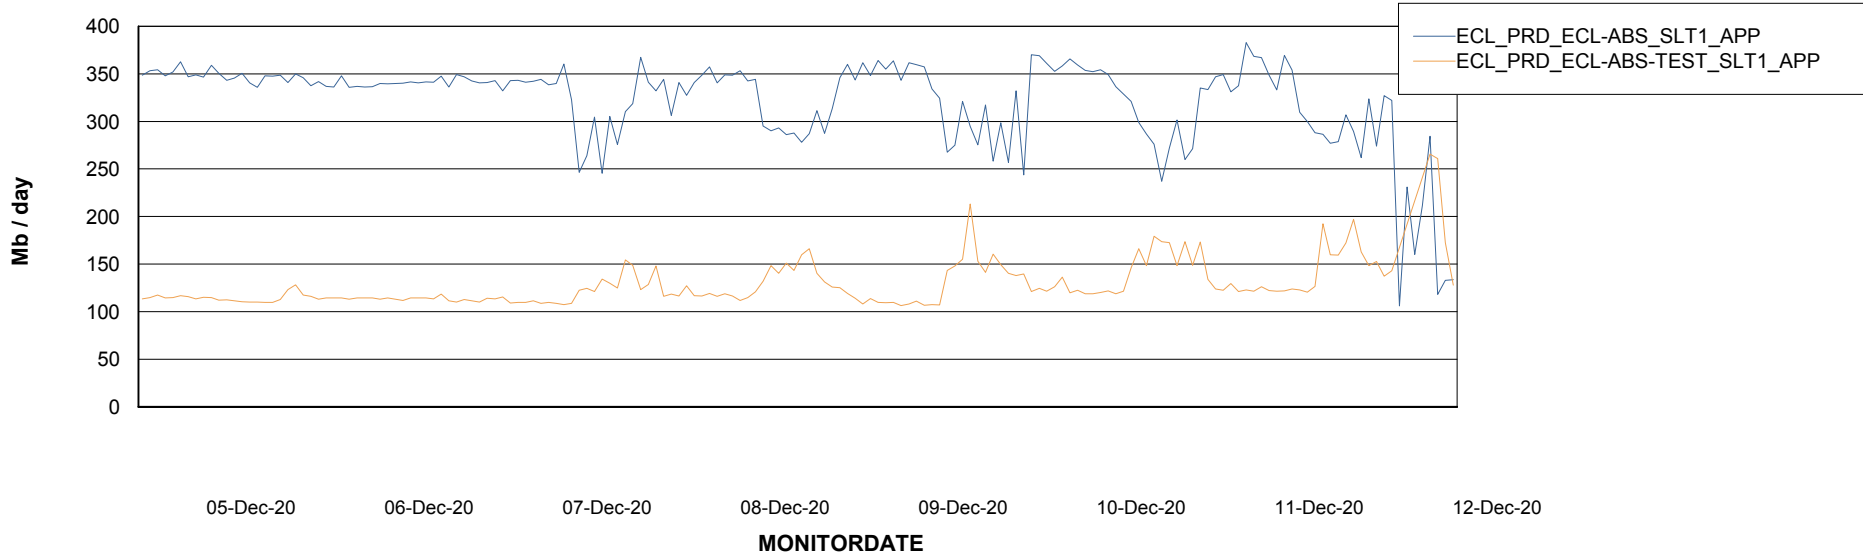

ABSSolute Application Server Services

Avg memory used per ABS Server Service