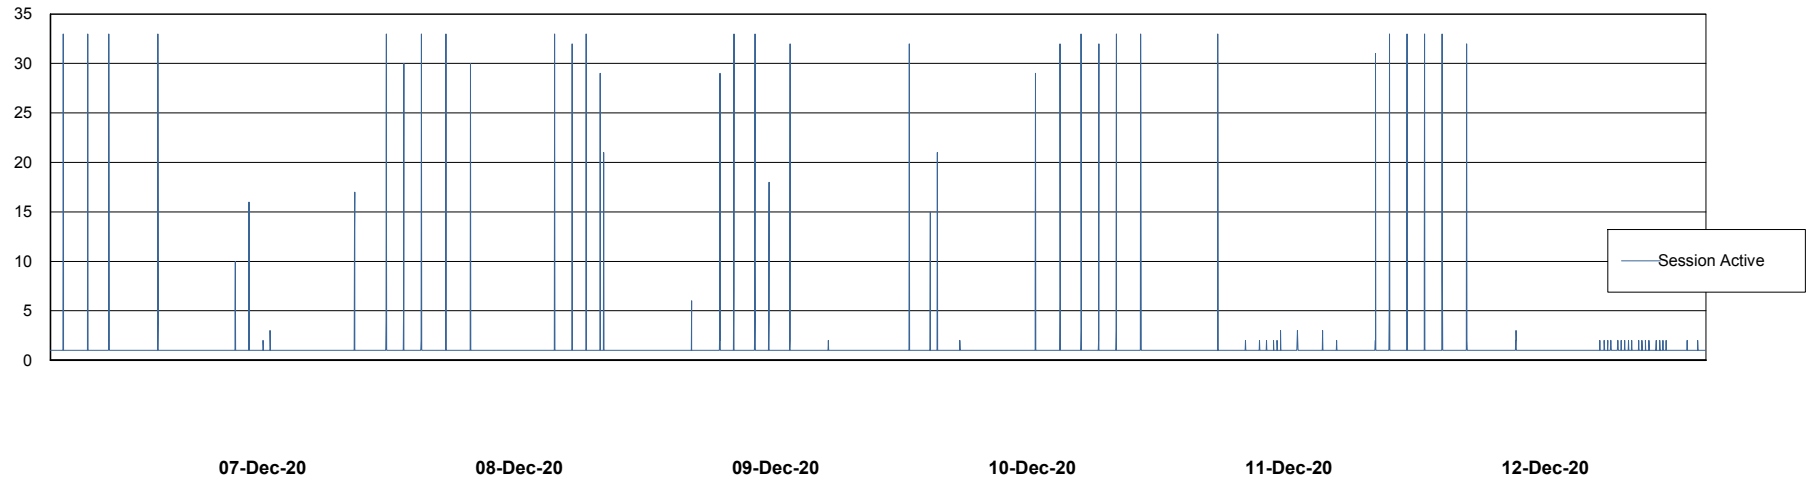

Weekly SLA Customer Report

Customer ECL Production
Database ID 77

Database Performance ECLDB_Production

DB Processes Max 1,000
DB Sessions Max 1,536

Weekly SLA Customer Report

Customer ECL Production
Database ID 77

Database Performance ECLDB_Standby

Weekly SLA Customer Report

Customer ECL Production
 Database ID 77

DATABASE SIZE ECLDB_Production

Database growth over last month

Database Tablespace ECLDB_Production

Date	Tablespace Name	Filesize (Gb)	Usedsize (Gb)	Percentage free
12-Dec-20	ABSDATA	33	31	6
	INDX	8	3	63
11-Dec-20	ABSDATA	49	43	12
	INDX	8	2	75
10-Dec-20	ABSDATA	49	43	12
	INDX	8	2	75
09-Dec-20	ABSDATA	49	43	12
	INDX	8	2	75
08-Dec-20	ABSDATA	49	43	12
	INDX	8	2	75
07-Dec-20	ABSDATA	49	43	12
	INDX	8	2	75
06-Dec-20	ABSDATA	49	43	12
	INDX	8	2	75