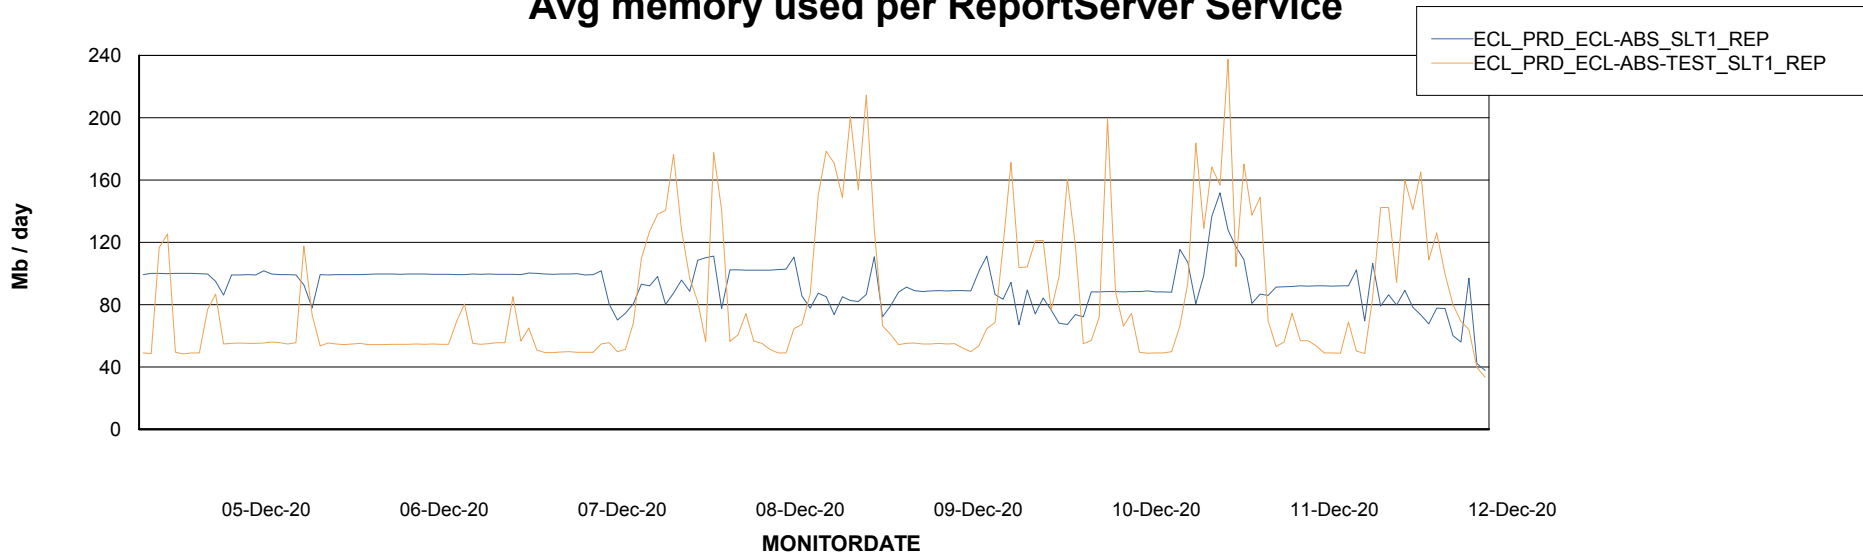

Avg memory used per ABS Server Service

Avg users per day per ABS server

Weekly SLA Customer Report

Customer ECL Production
Database ID 77

ABSSolute Application ReportServer Services

Avg memory used per ReportServer Service