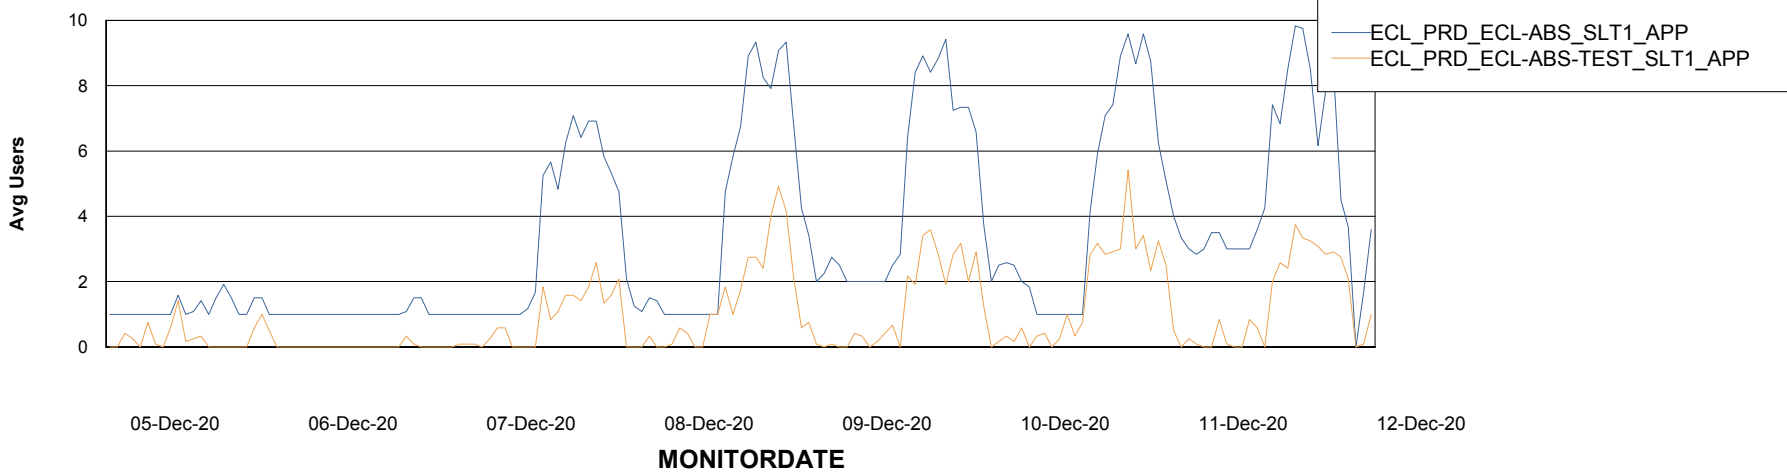

Avg users per day per ABS server