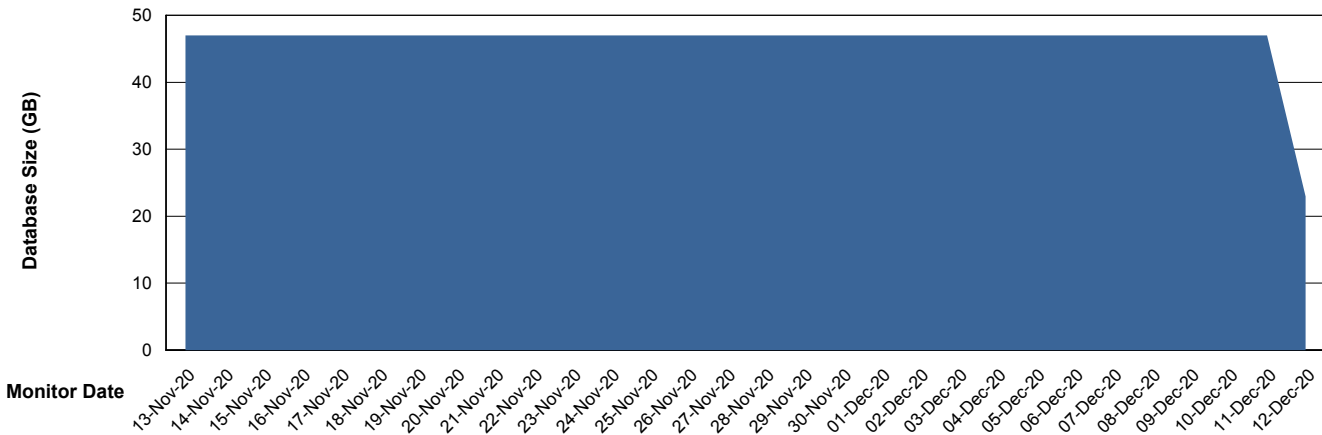

Database Performance ECLDB_Standby

Weekly SLA Customer Report

Customer ECL Production
 Database ID 77

DATABASE SIZE ECLDB_Production

Database growth over last month

Database Tablespace ECLDB_Production

Date	Tablespace Name	Filesize (Gb)	Usedsize (Gb)	Percentage free
12-Dec-20	ABSDATA	33	31	6
	INDX	8	3	63
11-Dec-20	ABSDATA	49	43	12
	INDX	8	2	75
10-Dec-20	ABSDATA	49	43	12
	INDX	8	2	75
09-Dec-20	ABSDATA	49	43	12
	INDX	8	2	75
08-Dec-20	ABSDATA	49	43	12
	INDX	8	2	75
07-Dec-20	ABSDATA	49	43	12
	INDX	8	2	75
06-Dec-20	ABSDATA	49	43	12
	INDX	8	2	75

Weekly SLA Customer Report

Customer ECL Production
Database ID 77

Standby Database Health ECL Production

Recovery lag for last 7 days

Weekly SLA Customer Report

Customer ECL Production
Database ID 77

ABSSolute Application Server Services