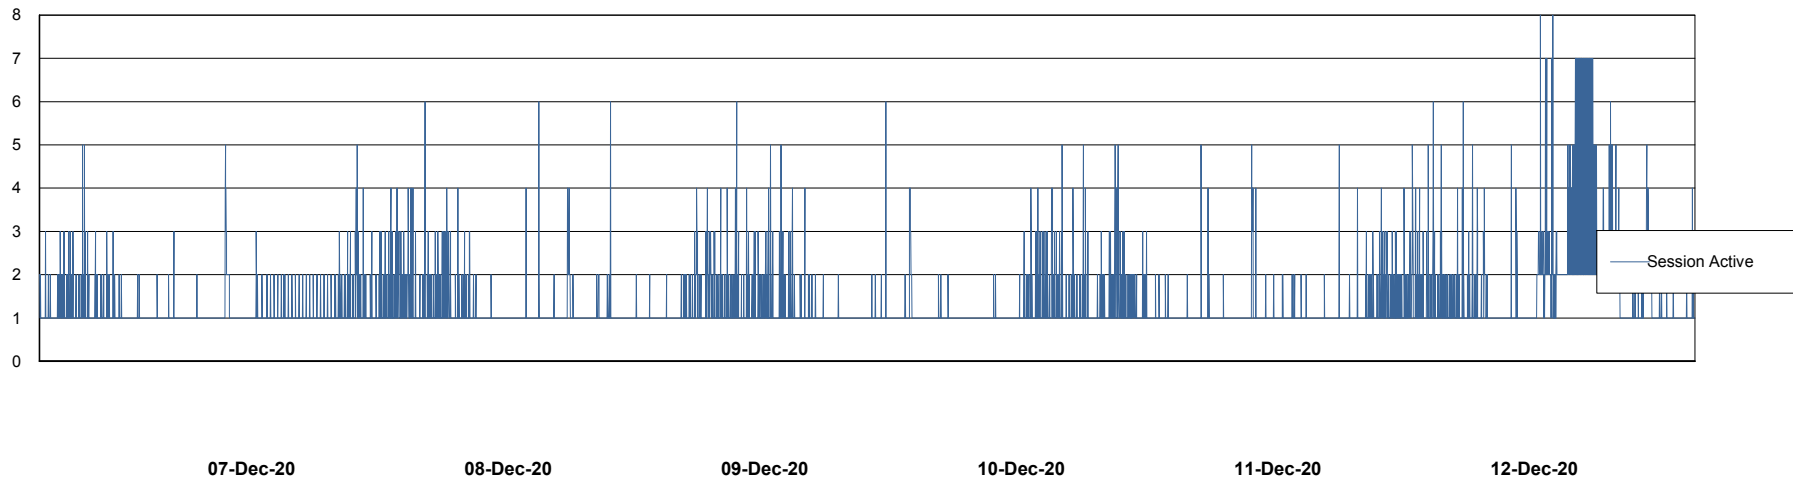

Weekly SLA Customer Report

Customer ECL Production
Database ID 77

Harddisk Usage ECL_PRD_ECL-ABS-WEB

	Free disk space on c: (%)	Total disk space on c: (Gb)
12-Dec-20	79	127
11-Dec-20	79	127
10-Dec-20	78	127
09-Dec-20	78	127
08-Dec-20	79	127
07-Dec-20	79	127
06-Dec-20	79	127

Weekly SLA Customer Report

Customer ECL Production
Database ID 77

Database Performance ECLDB_Production

DB Processes Max 1,000
DB Sessions Max 1,536

Weekly SLA Customer Report

Customer ECL Production
Database ID 77