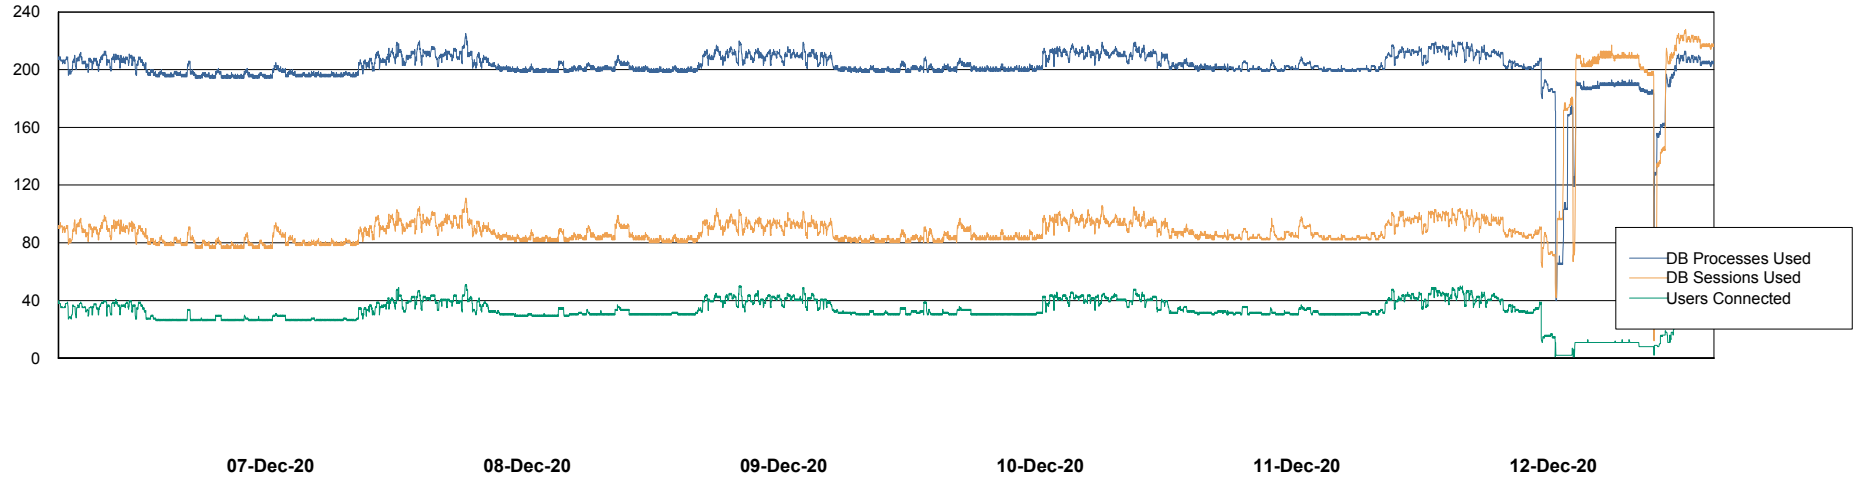

Weekly SLA Customer Report

Customer ECL Production
Database ID 77

Harddisk Usage ECL_PRD_ECL-ABS-WEB

	Free disk space on c: (%)	Total disk space on c: (Gb)
12-Dec-20	79	127
11-Dec-20	79	127
10-Dec-20	78	127
09-Dec-20	78	127
08-Dec-20	79	127
07-Dec-20	79	127
06-Dec-20	79	127

Weekly SLA Customer Report

Customer ECL Production
Database ID 77

Database Performance ECLDB_Production

DB Processes Max 1,000
DB Sessions Max 1,536

Weekly SLA Customer Report

Customer ECL Production
Database ID 77