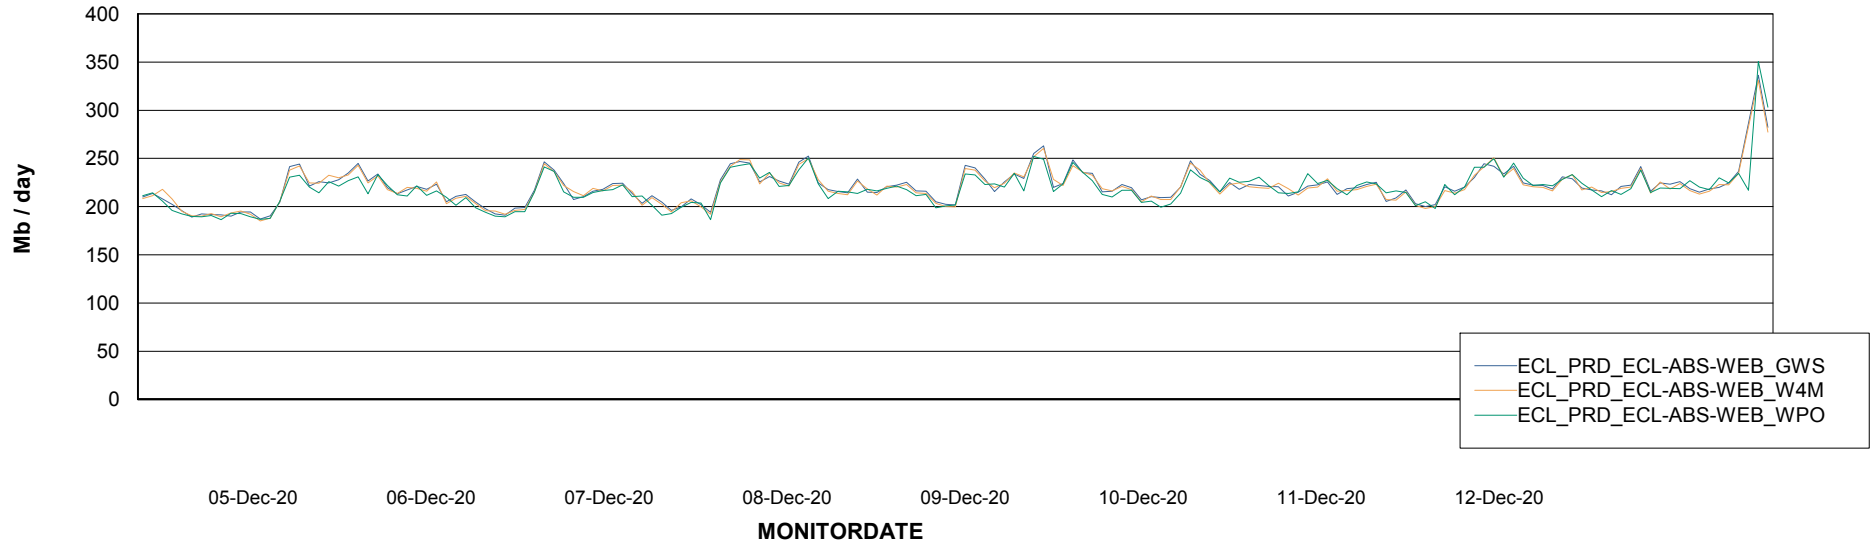

ABSSolute Web Component Services

Avg memory used per ABS Web component