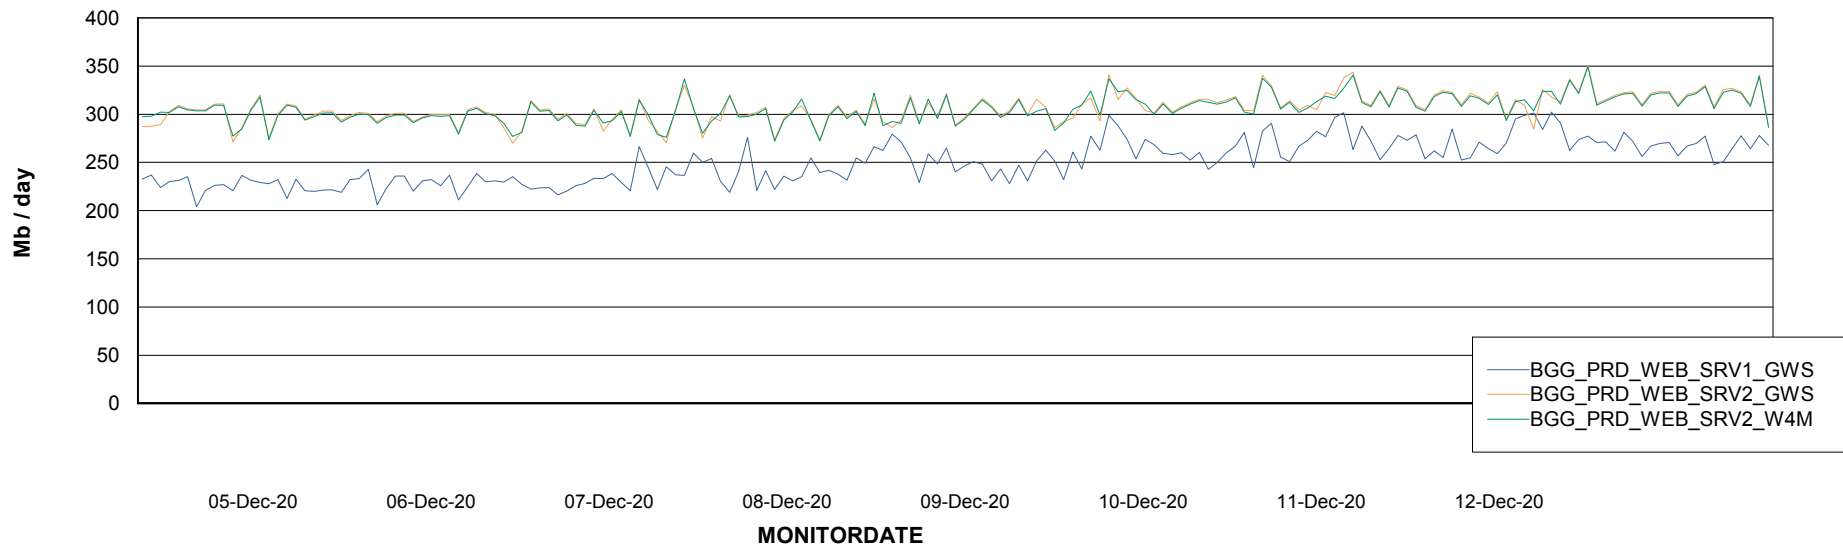

ABSSolute Web Component Services

Avg memory used per ABS Web component