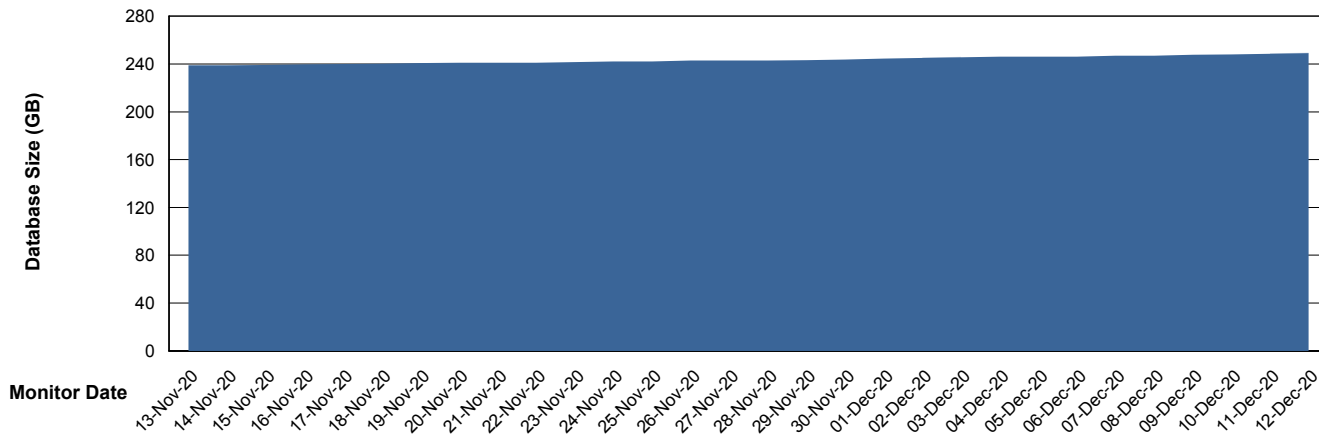

Customer BGG_Production
Database ID 58

Database Performance BGGDB_Standby

Weekly SLA Customer Report

Customer BGG_Production
Database ID 58

DATABASE SIZE BGGDB_BI

Database growth over last month

DATABASE SIZE BGGDB_Production

Database growth over last month

Weekly SLA Customer Report

Customer BGG_Production
Database ID 58

Database Tablespace		BGGDB_BI		
Date	Tablespace Name	Filesize (Gb)	Usedsize (Gb)	Percentage free
12-Dec-20	ABSDATA	65	58	11
	INDX	72	63	13
11-Dec-20	ABSDATA	65	58	11
	INDX	72	63	13
10-Dec-20	ABSDATA	65	58	11
	INDX	72	63	13
09-Dec-20	ABSDATA	65	58	11
	INDX	72	63	13
08-Dec-20	ABSDATA	65	58	11
	INDX	72	62	14
07-Dec-20	ABSDATA	65	58	11
	INDX	72	63	13
06-Dec-20	ABSDATA	65	58	11
	INDX	72	62	14