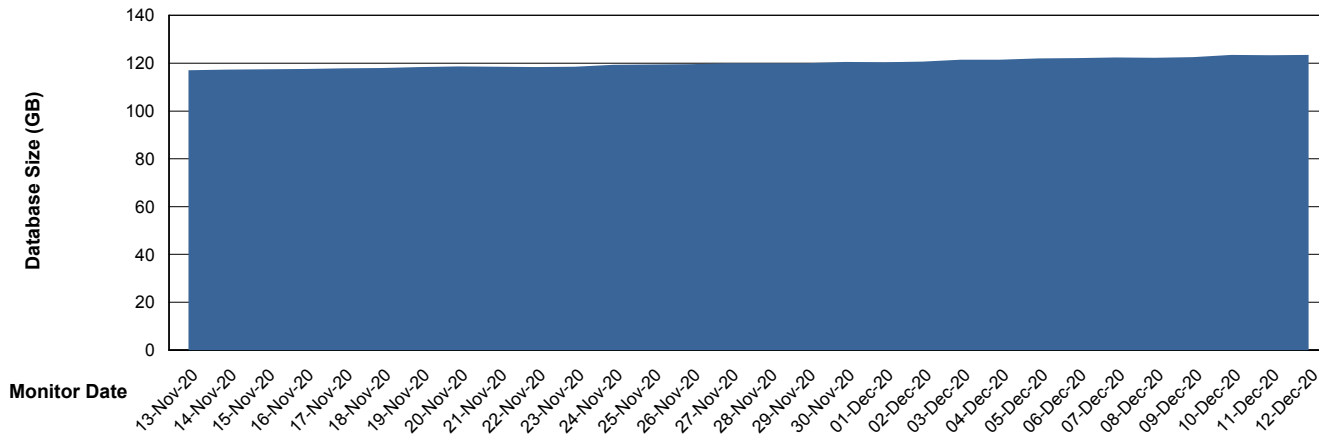

Customer BGG_Production
Database ID 58

Database Performance BGGDB_Standby

Weekly SLA Customer Report

Customer BGG_Production
Database ID 58

DATABASE SIZE BGGDB_BI

Database growth over last month

DATABASE SIZE BGGDB_Production

Database growth over last month

Weekly SLA Customer Report

Customer BGG_Production
Database ID 58

Database Tablespace		BGGDB_BI		
Date	Tablespace Name	Filesize (Gb)	Usedsize (Gb)	Percentage free
12-Dec-20	ABSDATA	65	58	11
	INDX	72	63	13
11-Dec-20	ABSDATA	65	58	11
	INDX	72	63	13
10-Dec-20	ABSDATA	65	58	11
	INDX	72	63	13
09-Dec-20	ABSDATA	65	58	11
	INDX	72	63	13
08-Dec-20	ABSDATA	65	58	11
	INDX	72	62	14
07-Dec-20	ABSDATA	65	58	11
	INDX	72	63	13
06-Dec-20	ABSDATA	65	58	11
	INDX	72	62	14