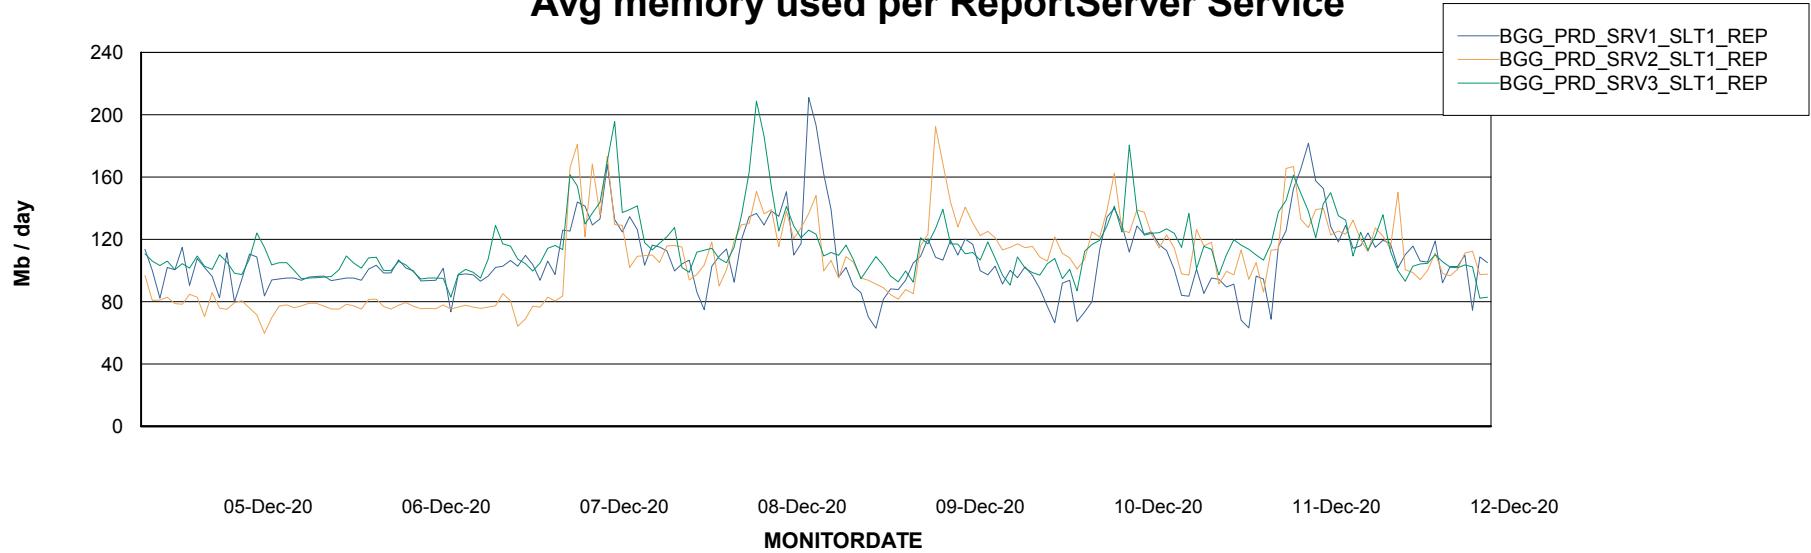

Avg memory used per ABS Server Service

Avg users per day per ABS server

Weekly SLA Customer Report

Customer BGG_Production
Database ID 58

ABSSolute Application ReportServer Services

Avg memory used per ReportServer Service