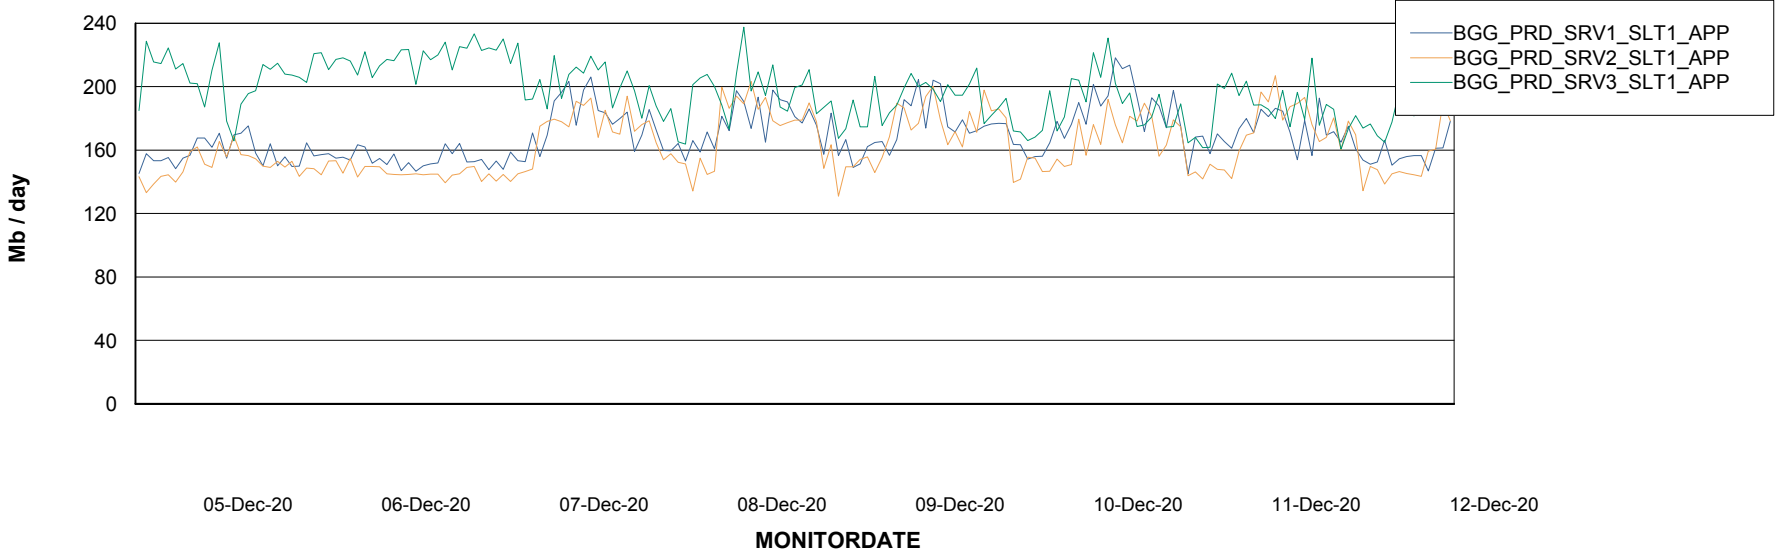

ABSolute Application Server Services

Avg memory used per ABS Server Service