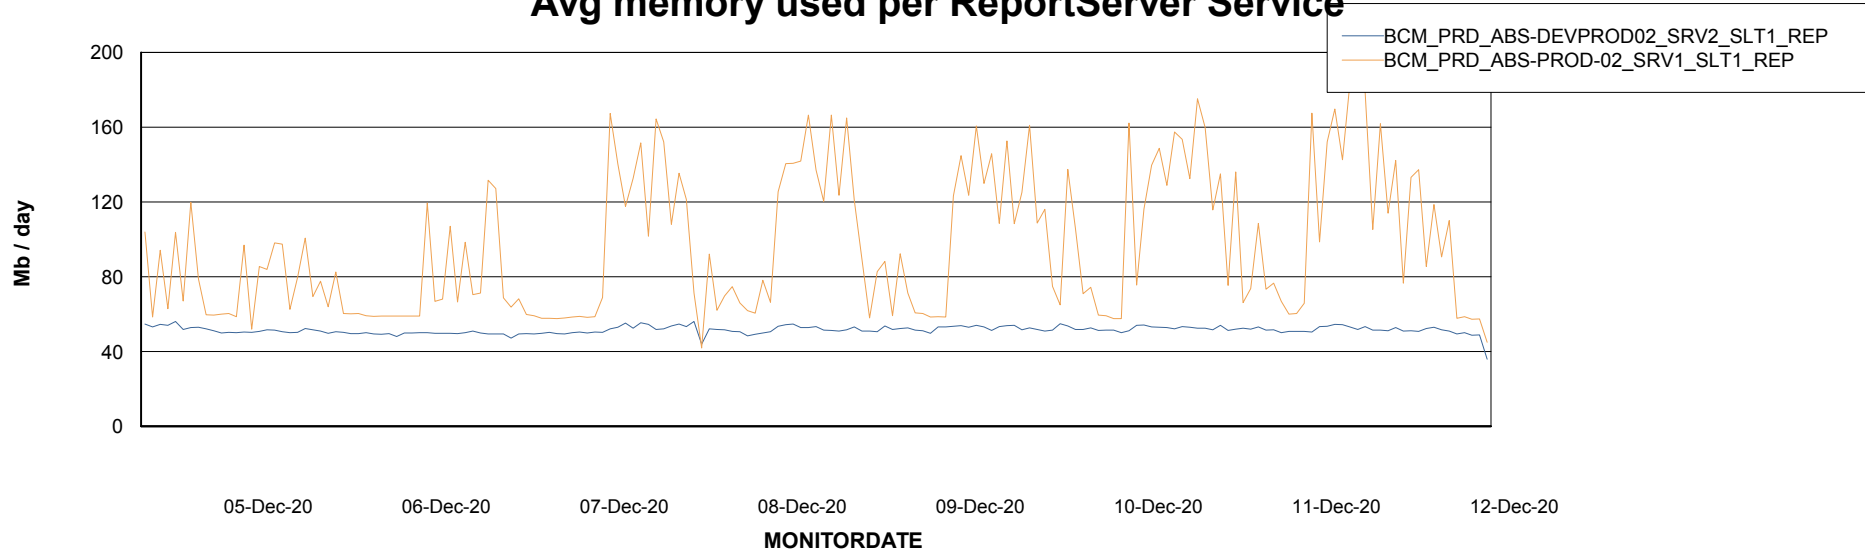

ABSSolute Application ReportServer Services

Avg memory used per ReportServer Service