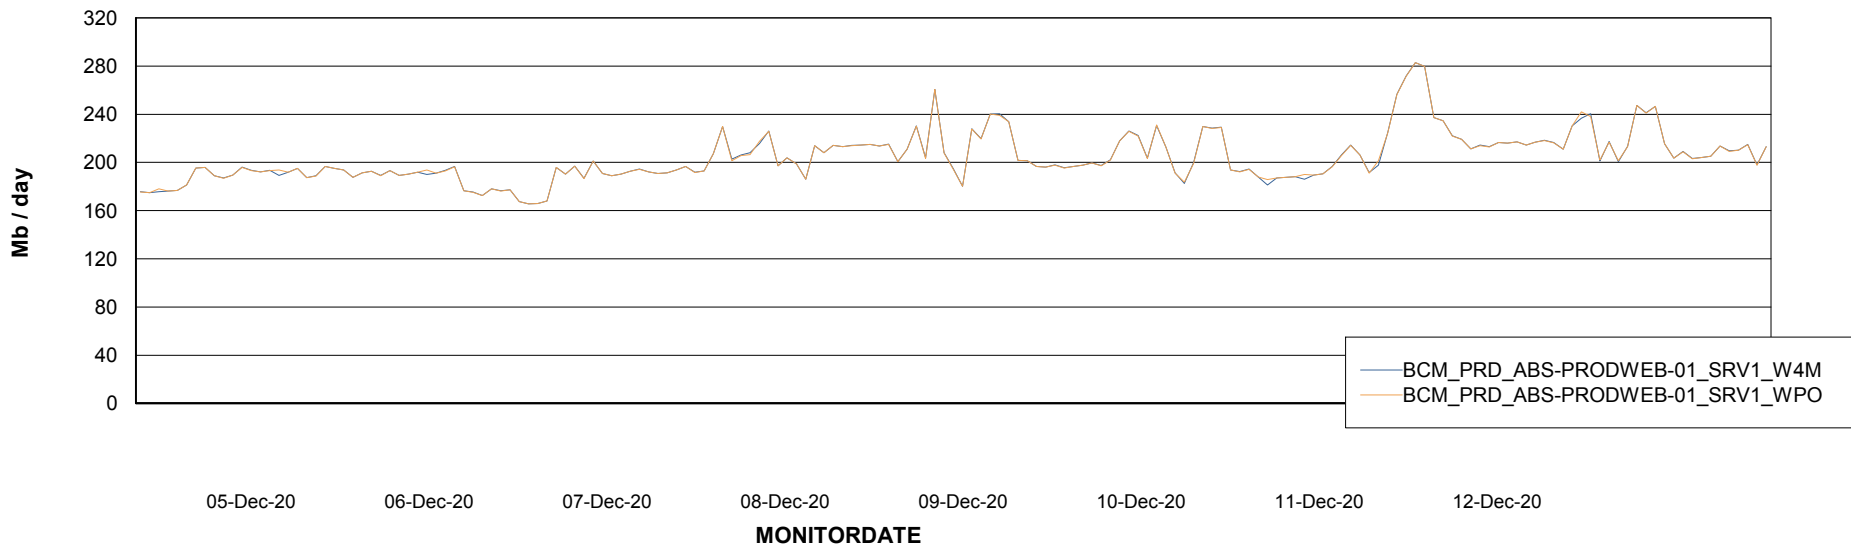

ABSSolute Web Component Services

Avg memory used per ABS Web component