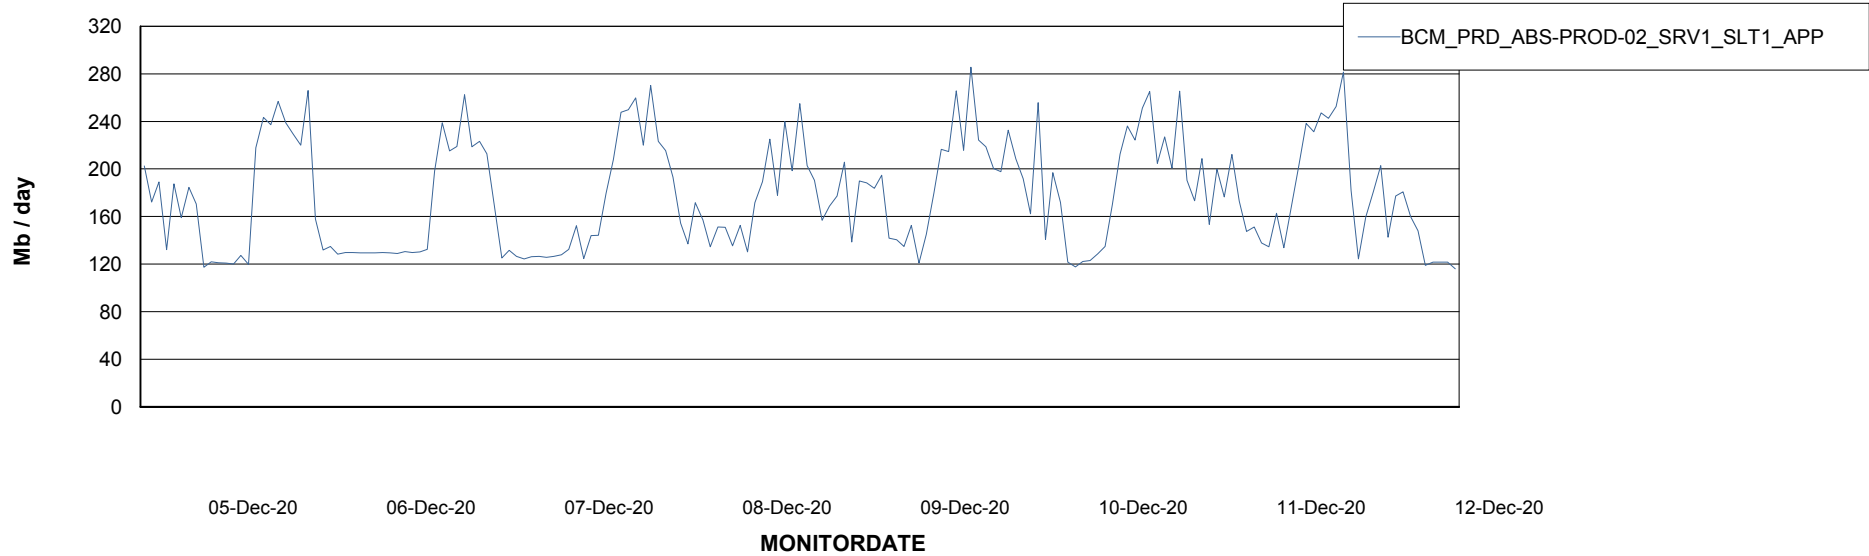

ABSSolute Application Server Services

Avg memory used per ABS Server Service