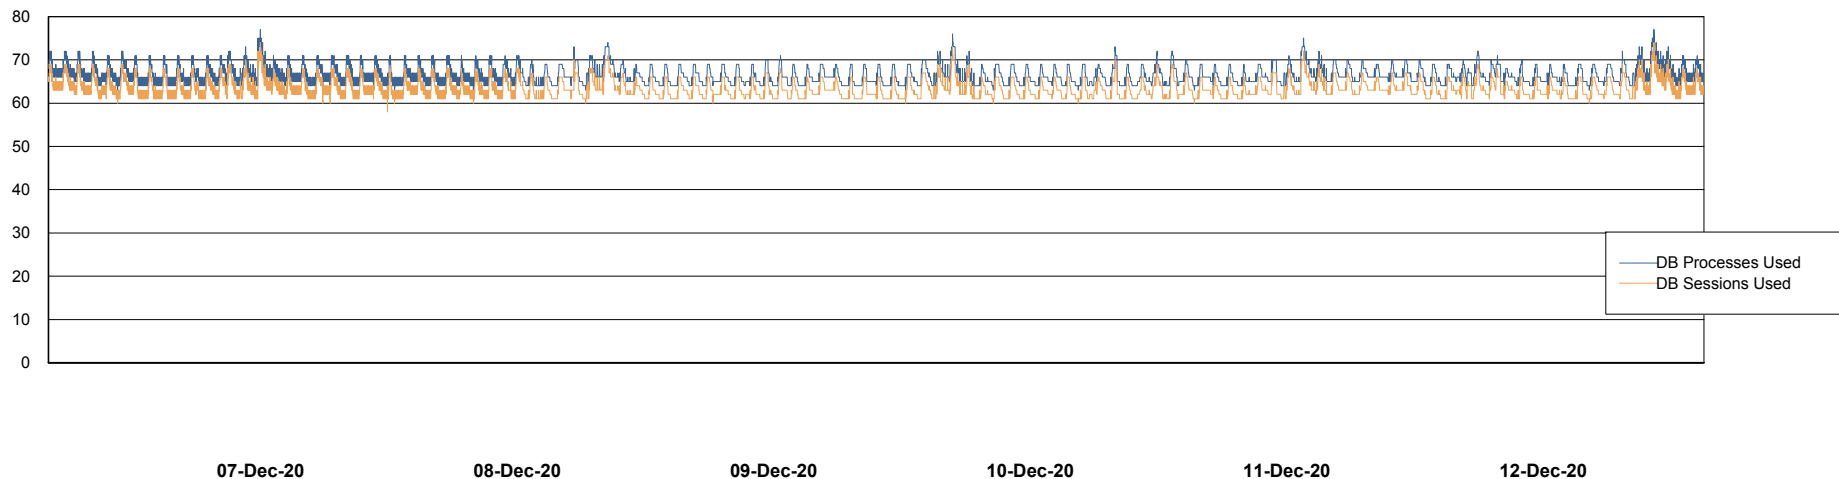

Database Performance BCMDB_ABS1 Production Database