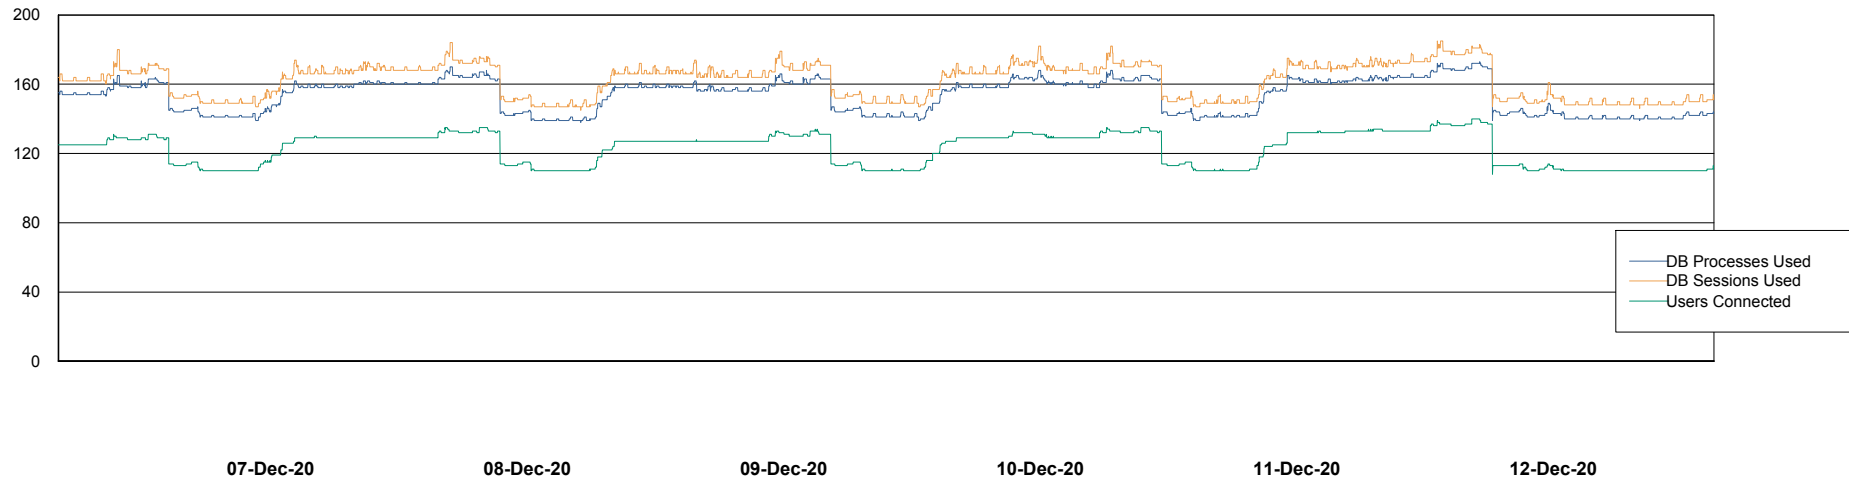

Weekly SLA Customer Report

Customer AUJ_Production
Database ID 41

Harddisk Usage AUJ_PRD_ORACLE_BI1

	Free disk space on / (%)	Total disk space on / (Gb)	Used disk space on / (Gb)
12-Dec-20	25	526	372
11-Dec-20	26	526	369
10-Dec-20	26	526	368
09-Dec-20	26	526	368
08-Dec-20	26	526	368
07-Dec-20	26	526	368
06-Dec-20	26	526	371

Weekly SLA Customer Report

Customer AUJ_Production
Database ID 41

Database Performance AUJ_DB4_Primary

Weekly SLA Customer Report

Customer AUJ_Production
Database ID 41

Database Performance AUJ_DB5_Standby