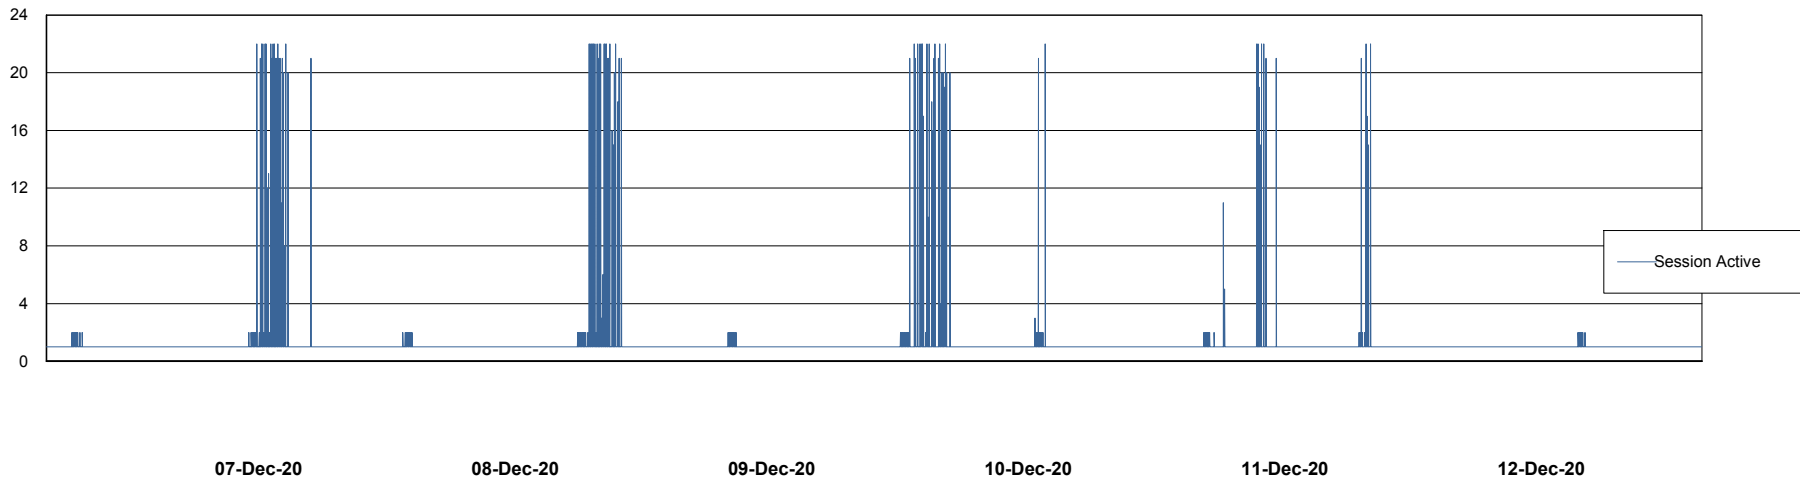

Weekly SLA Customer Report

Customer AUJ_Production
Database ID 41

Database Performance AUJ_DB4_Primary

Weekly SLA Customer Report

Customer AUJ_Production
Database ID 41

Database Performance AUJ_DB5_Standby

Weekly SLA Customer Report

Customer AUJ_Production
Database ID 41

Database Performance AUJ_DB6_Standby2

Weekly SLA Customer Report

Customer AUJ_Production
Database ID 41

Database Performance AUJDB_BI

Weekly SLA Customer Report