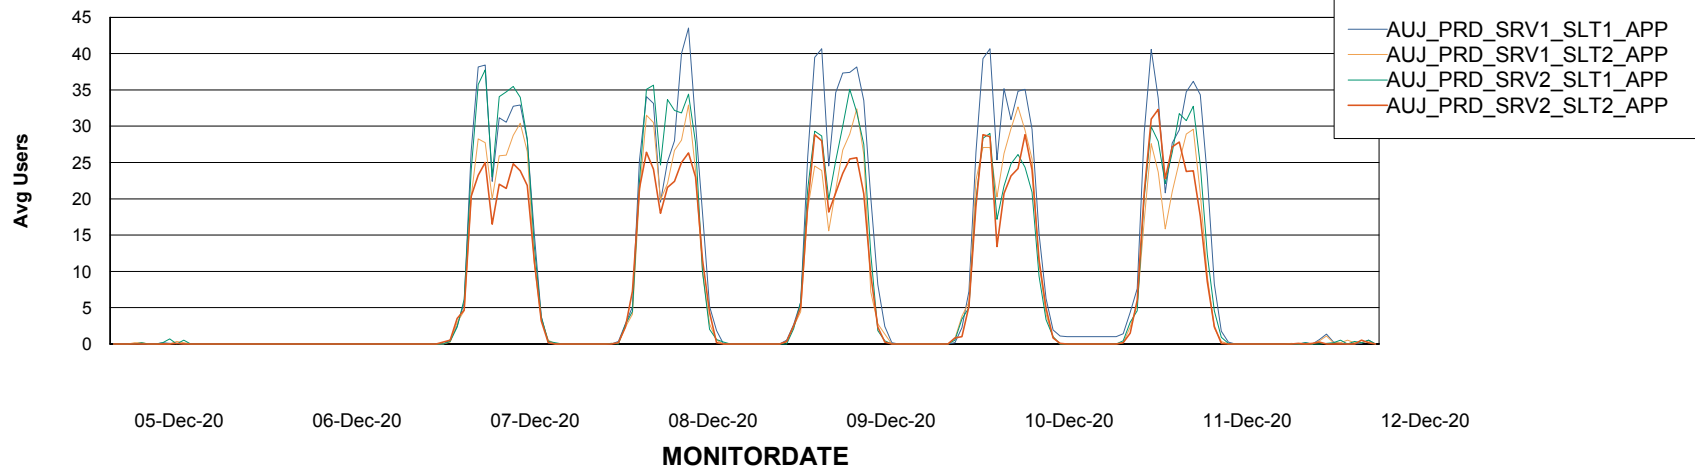

Avg users per day per ABS server