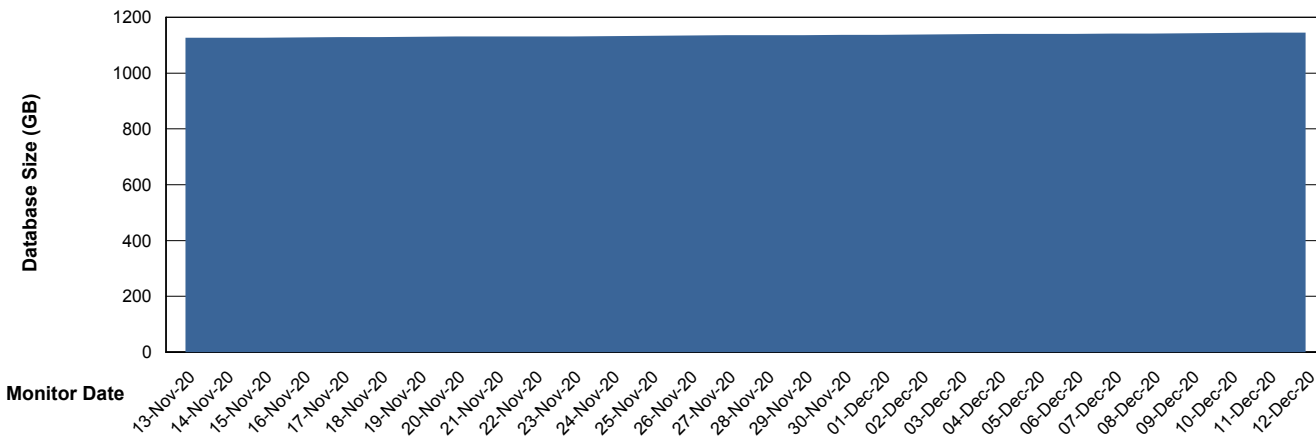

Customer AUJ_Production
Database ID 41

Database Performance AUJDB_BI_TS1

Weekly SLA Customer Report

Customer AUJ_Production
Database ID 41

DATABASE SIZE AUJ_DB4_Primary

Database growth over last month

DATABASE SIZE AUJDB_BI

Database growth over last month

Weekly SLA Customer Report

Customer AUJ_Production
Database ID 41

DATABASE SIZE AUJDB_BI_TS1

Database growth over last month

Weekly SLA Customer Report

Customer AUJ_Production
Database ID 41