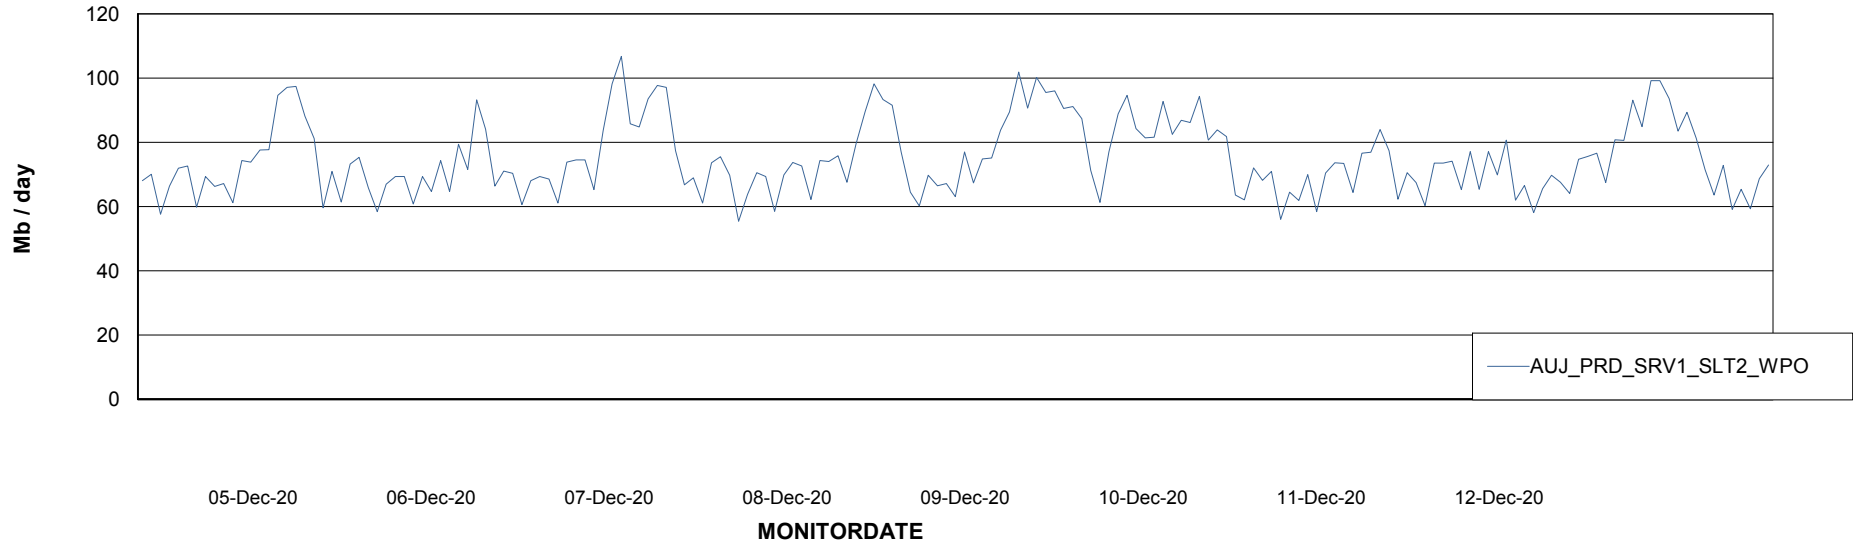

ABSSolute Web Component Services

Avg memory used per ABS Web component