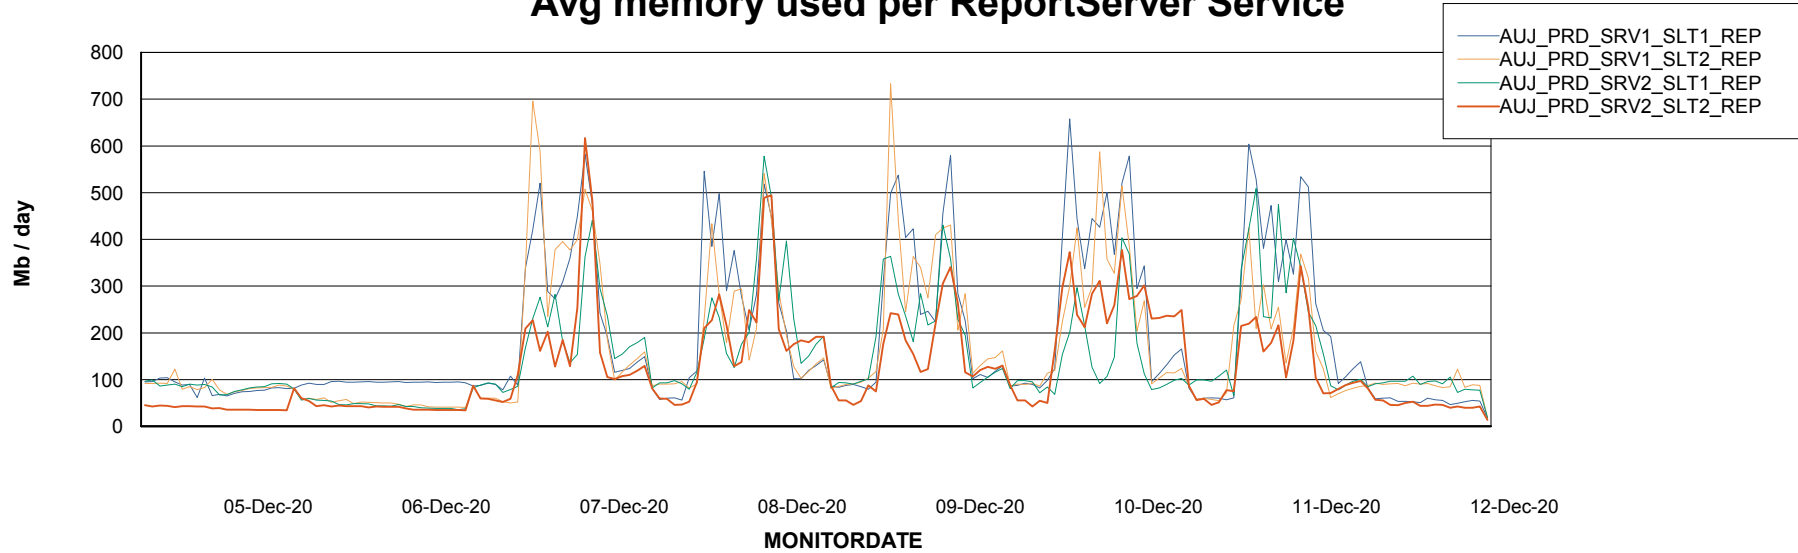

Avg memory used per ABS Server Service

Avg users per day per ABS server

Weekly SLA Customer Report

Customer AUJ_Production
Database ID 41

ABSolute Application ReportServer Services

Avg memory used per ReportServer Service