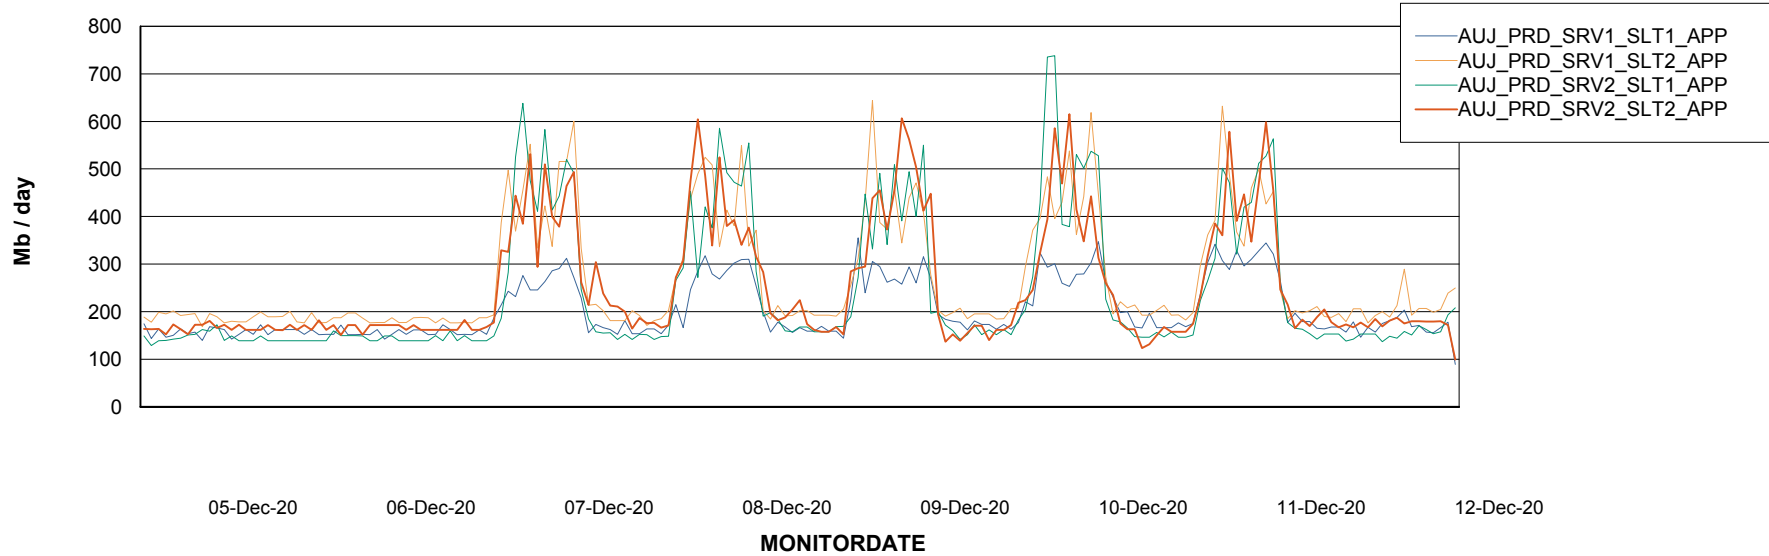

ABSSolute Application Server Services

Avg memory used per ABS Server Service