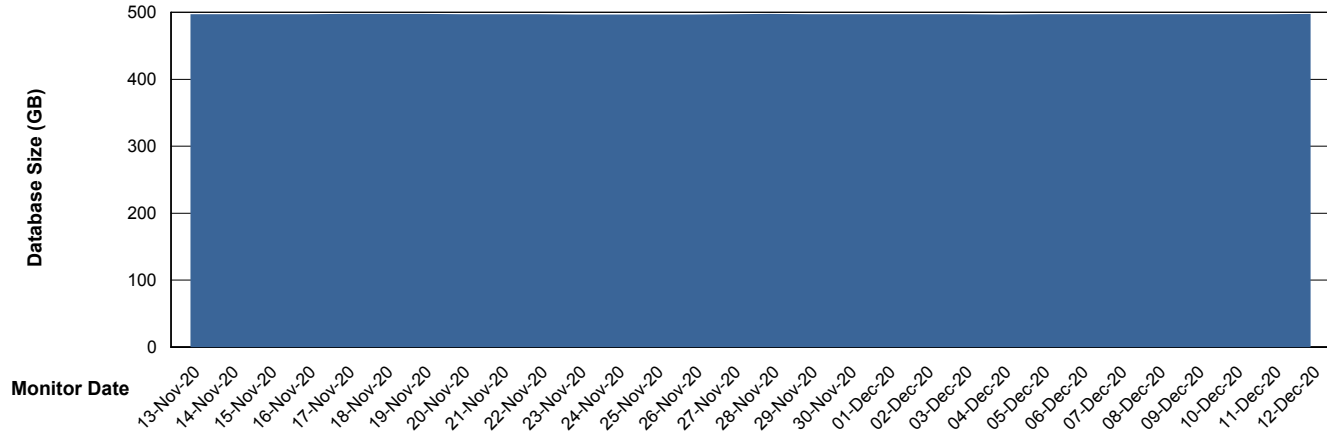

Database growth over last month

Weekly SLA Customer Report

Customer AUJ_Production
Database ID 41

DATABASE SIZE AUJDB_BI_TS1

Database growth over last month

Weekly SLA Customer Report

Customer AUJ_Production
Database ID 41