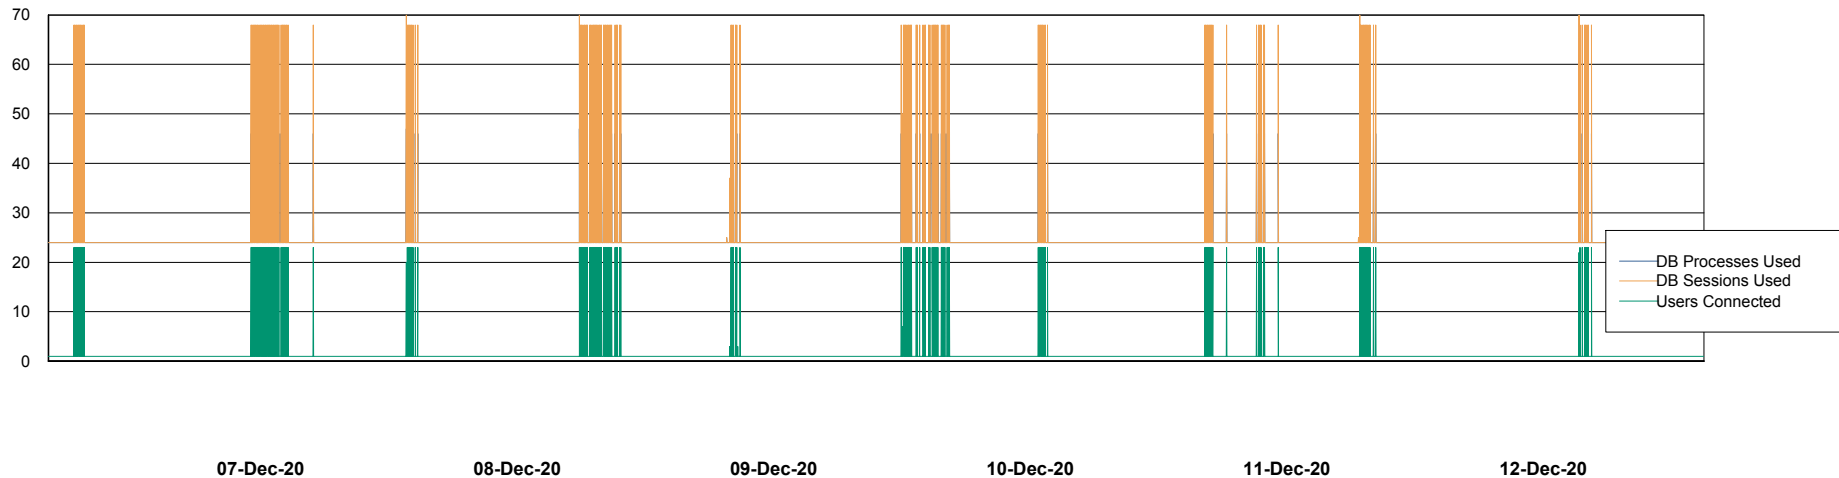

Weekly SLA Customer Report

Customer AUJ_Production
Database ID 41

Database Performance AUJ_DB4_Primary

Weekly SLA Customer Report

Customer AUJ_Production
Database ID 41

Database Performance AUJ_DB5_Standby

Weekly SLA Customer Report

Customer AUJ_Production
Database ID 41

Database Performance AUJ_DB6_Standby2

Weekly SLA Customer Report

Customer AUJ_Production
Database ID 41

Database Performance AUJDB_BI

Weekly SLA Customer Report