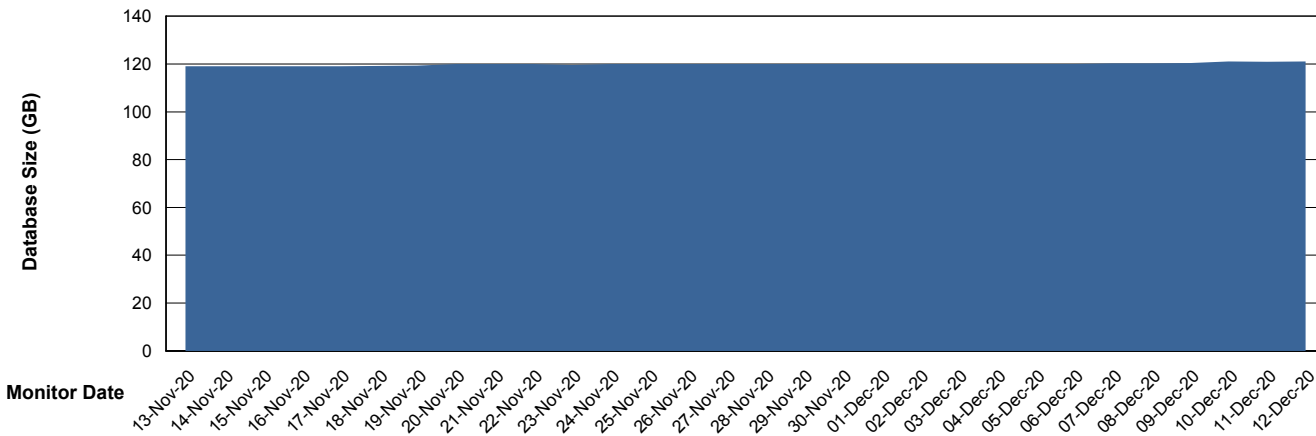

Customer AUJ_Production
Database ID 41

Database Performance AUJDB_BI_TS1

Weekly SLA Customer Report

Customer AUJ_Production
Database ID 41

DATABASE SIZE AUJ_DB4_Primary

Database growth over last month

DATABASE SIZE AUJDB_BI

Database growth over last month

Weekly SLA Customer Report

Customer AUJ_Production
Database ID 41

DATABASE SIZE AUJDB_BI_TS1

Database growth over last month

Weekly SLA Customer Report

Customer AUJ_Production
Database ID 41