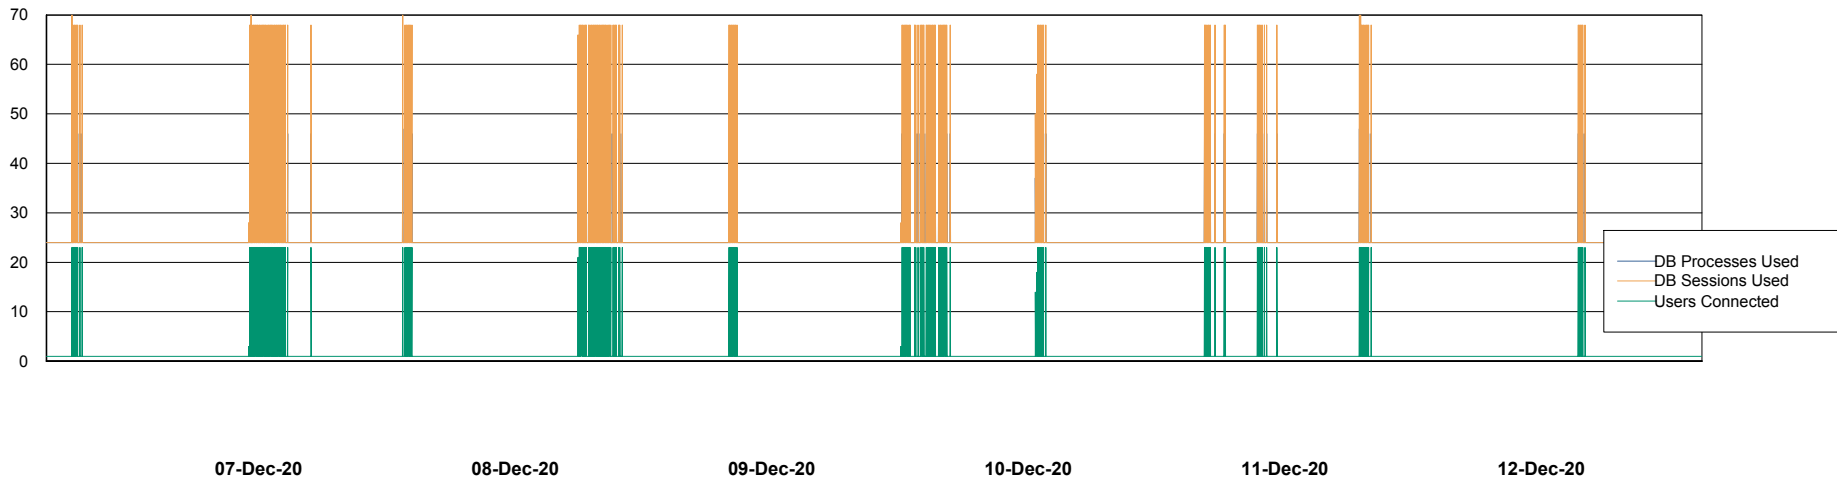

Weekly SLA Customer Report

Customer AUJ_Production
Database ID 41

Database Performance AUJ_DB4_Primary

Weekly SLA Customer Report

Customer AUJ_Production
Database ID 41

Database Performance AUJ_DB5_Standby

Weekly SLA Customer Report

Customer AUJ_Production
Database ID 41

Database Performance AUJ_DB6_Standby2

Weekly SLA Customer Report

Customer AUJ_Production
Database ID 41

Database Performance AUJDB_BI

Weekly SLA Customer Report