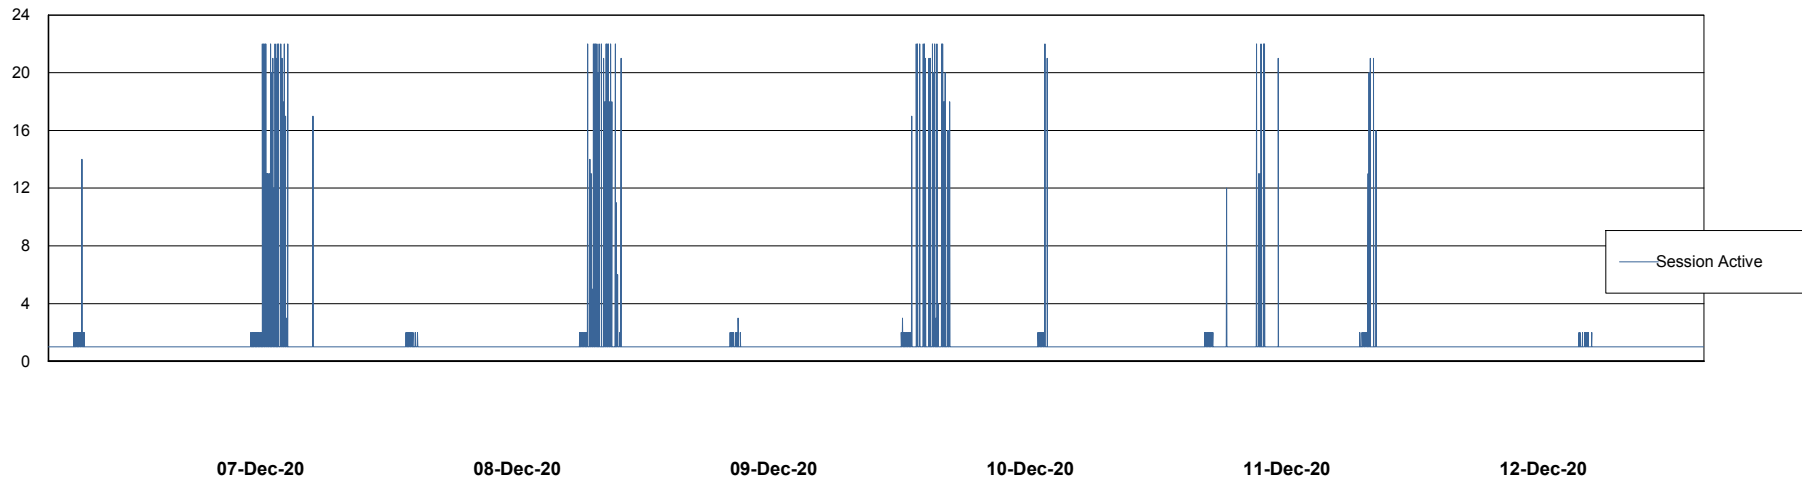

Weekly SLA Customer Report

Customer AUJ_Production
Database ID 41

Database Performance AUJ_DB4_Primary

Weekly SLA Customer Report

Customer AUJ_Production
Database ID 41

Database Performance AUJ_DB5_Standby

Weekly SLA Customer Report

Customer AUJ_Production
Database ID 41

Database Performance AUJ_DB6_Standby2

Weekly SLA Customer Report

Customer AUJ_Production
Database ID 41

Database Performance AUJDB_BI

Weekly SLA Customer Report