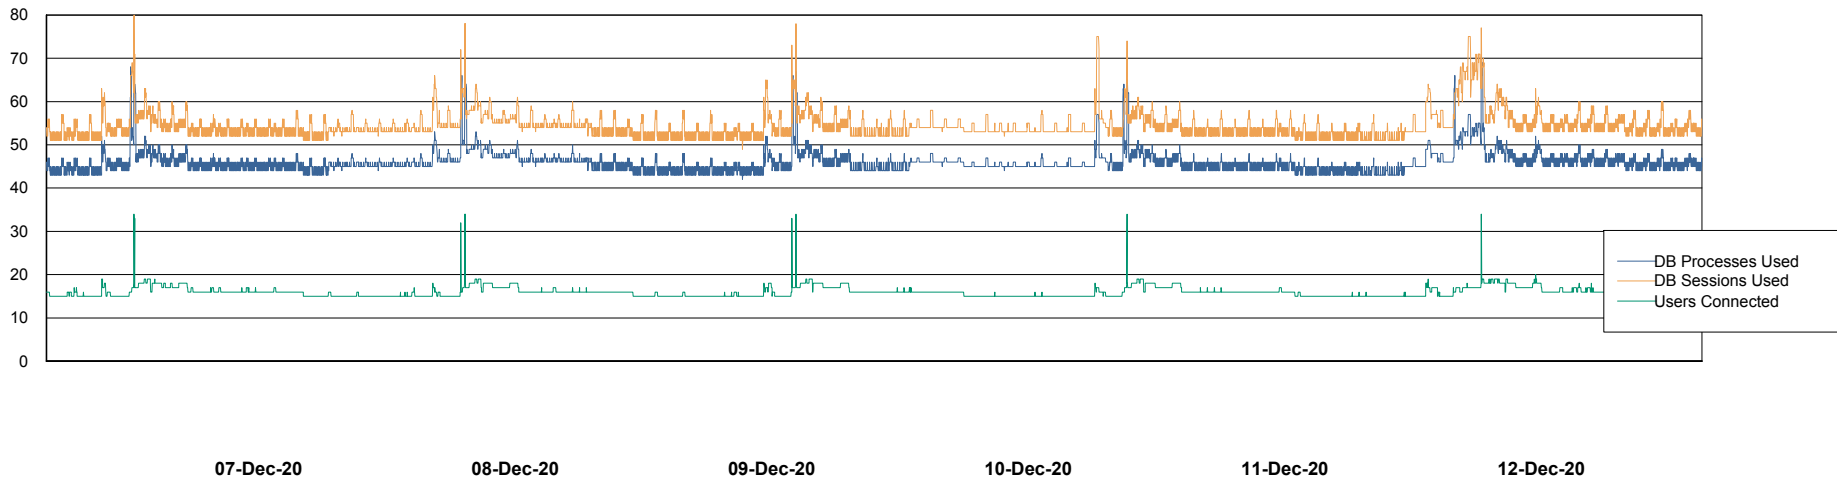

Weekly SLA Customer Report

Customer AUJ_Production
Database ID 41

Database Performance AUJ_DB6_Standby2

Weekly SLA Customer Report

Customer AUJ_Production
Database ID 41

Database Performance AUJDB_BI

Weekly SLA Customer Report