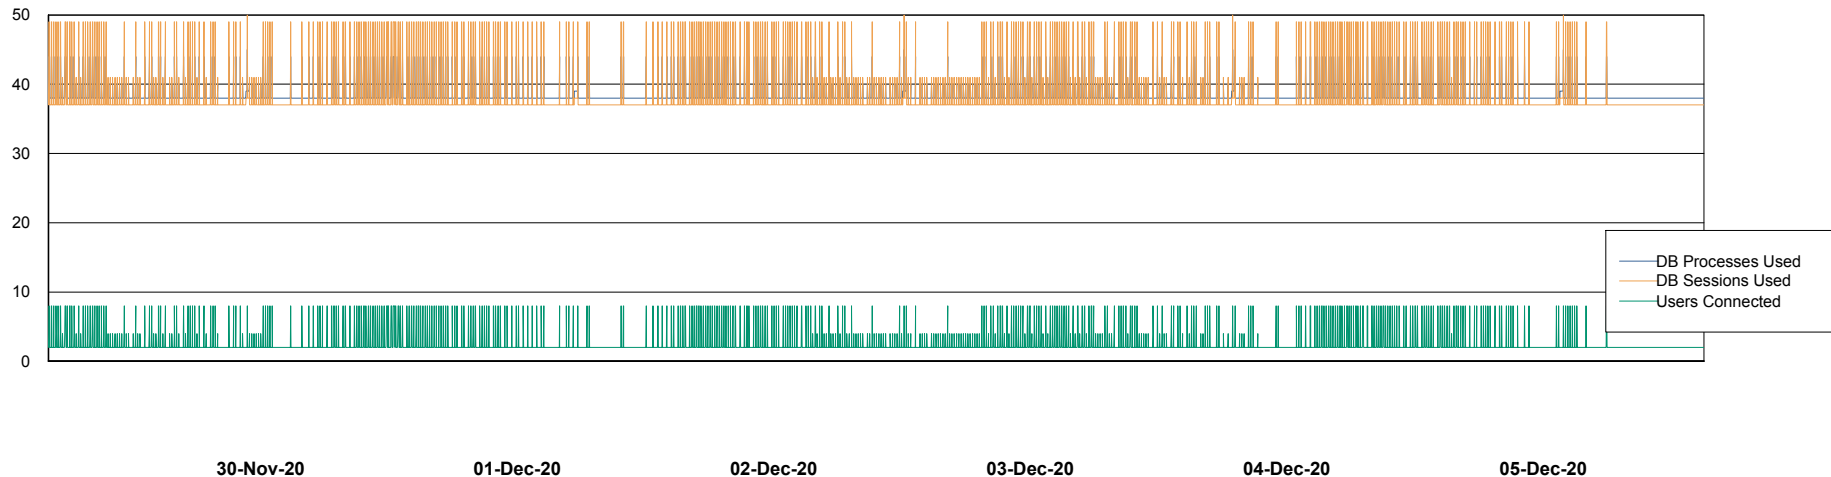

Database Performance VOSDB_Production

DB Processes Max 500
DB Sessions Max 772

Weekly SLA Customer Report

Customer VOS_Production
Database ID 68

Database Performance VOSDB_Standby

DB Processes Max 300
DB Sessions Max 472