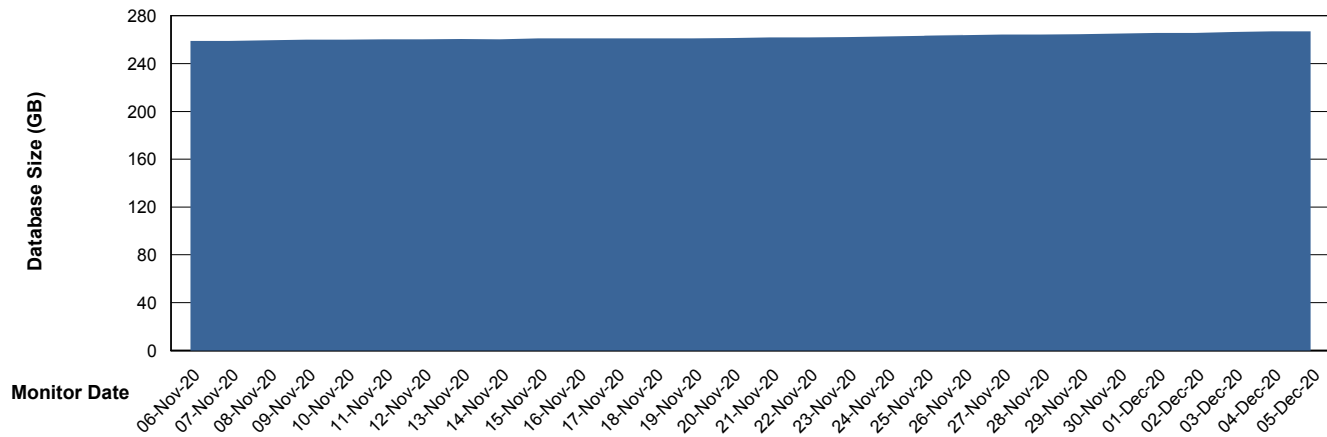

Weekly SLA Customer Report

Customer VOS_Production
Database ID 68

DATABASE SIZE VOSBIDB_Production

Database growth over last month

DATABASE SIZE VOSDB_Production

Database growth over last month

Weekly SLA Customer Report