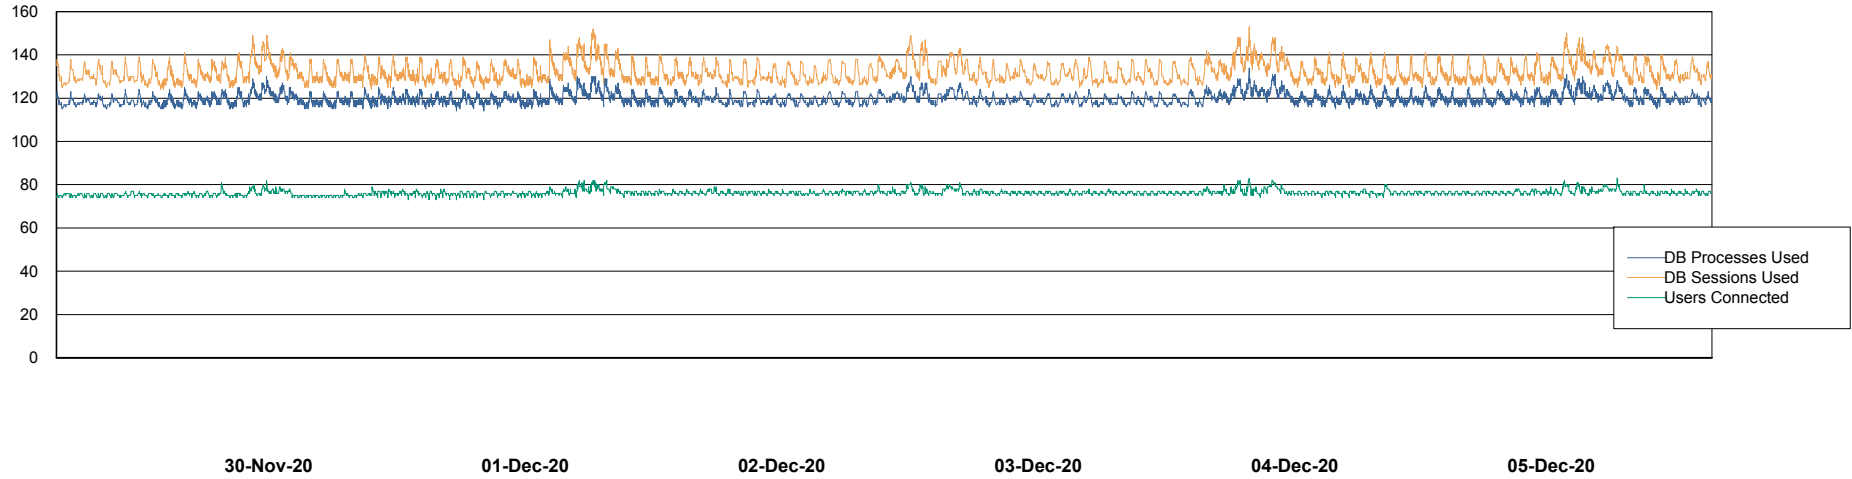

Database Performance VOSBIDB_Production

DB Processes Max 300
DB Sessions Max 472