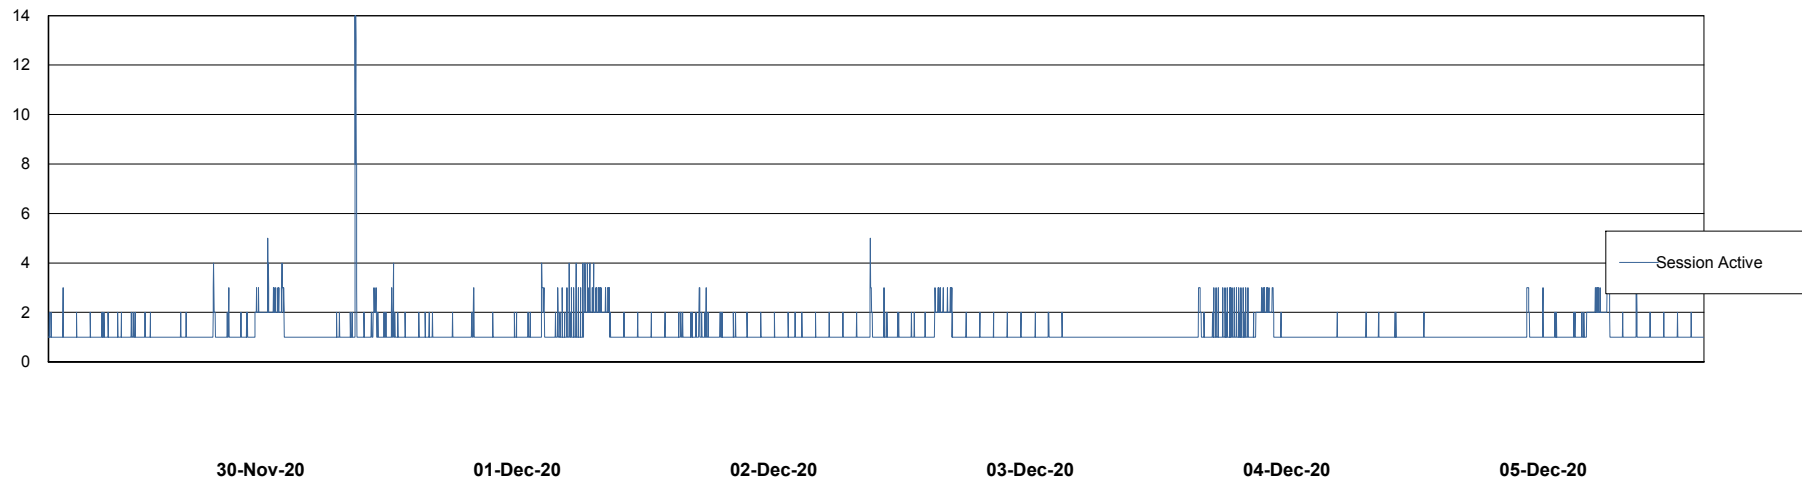

Harddisk Usage VOS_ABSWEB2

	Free disk space on / (%)	Total disk space on / (Gb)	Used disk space on / (Gb)	Total disk space on /home (Gb)	Used disk space on /home (Gb)	Free disk space on /opt (%)	Total disk space on /opt (Gb)	Used disk space on /opt (Gb)	Total disk space on /tmp (Gb)	Used disk space on /tmp (Gb)
05-Dec-20	69	50	15	50	15	69	50	15	50	15
04-Dec-20	69	50	15	50	15	69	50	15	50	15
03-Dec-20	70	50	15	50	15	70	50	15	50	15
02-Dec-20	70	50	15	50	15	70	50	15	50	15
01-Dec-20	70	50	15	50	15	70	50	15	50	15
30-Nov-20	70	50	15	50	15	70	50	15	50	15
29-Nov-20	70	50	15	50	15	70	50	15	50	15

Weekly SLA Customer Report

Customer VOS_Production
Database ID 68

Database Performance VOSBIDB_Production

DB Processes Max 300
DB Sessions Max 472

Weekly SLA Customer Report

Customer VOS_Production
Database ID 68