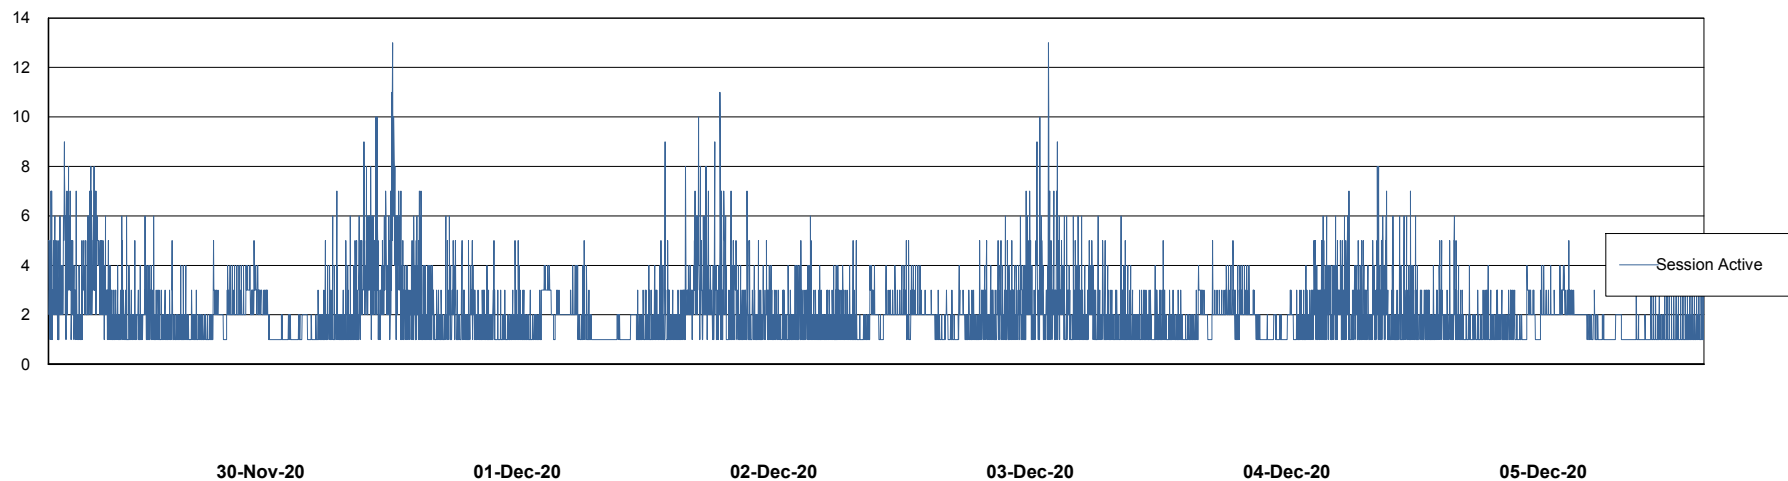

Database Performance VOSDB_Production

DB Processes Max 500
DB Sessions Max 772