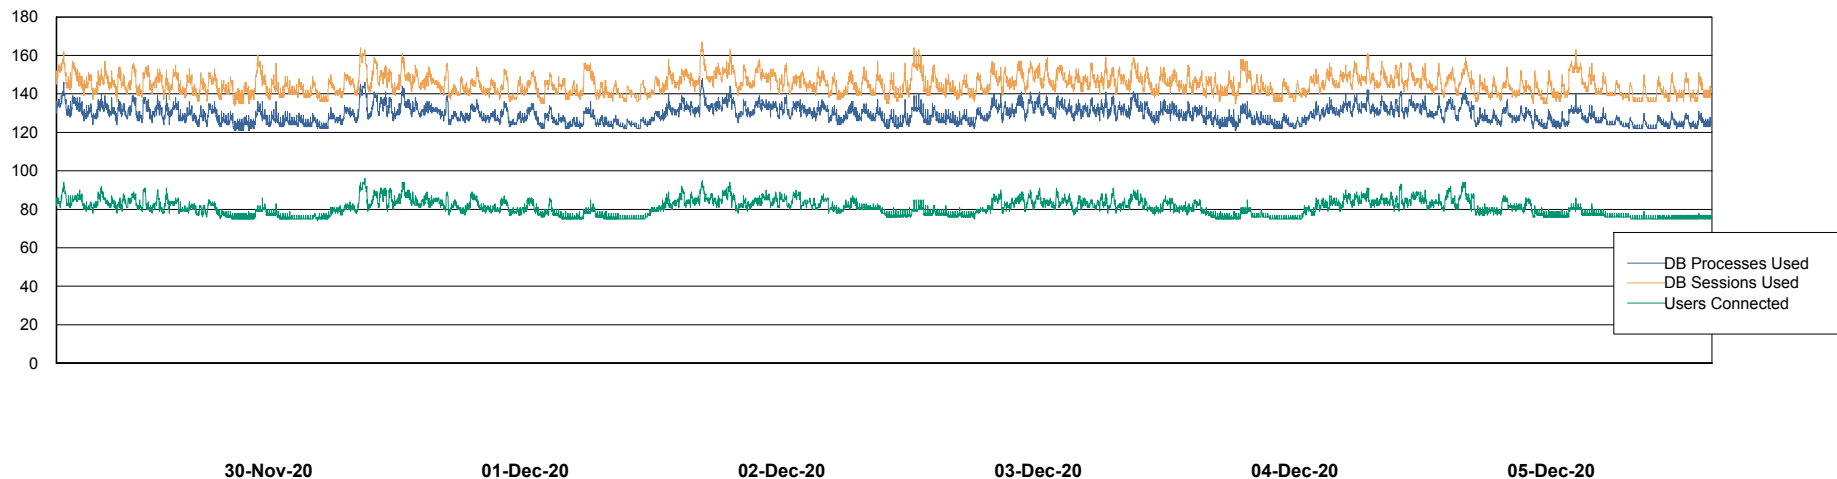

Database Performance VOSDB_Production

DB Processes Max 500
DB Sessions Max 772