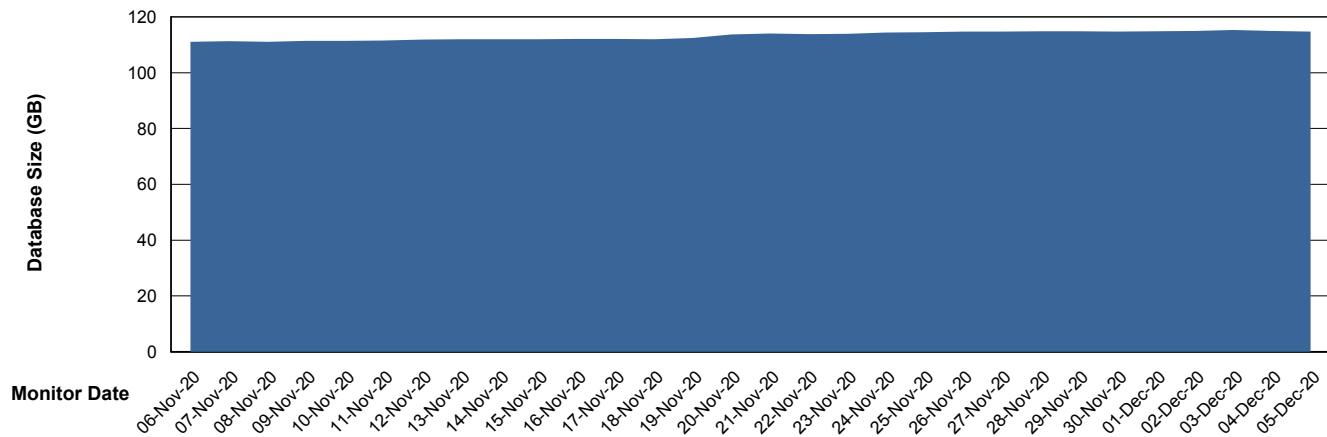

Database Performance VOSDB_Production

DB Processes Max 500
DB Sessions Max 772

Weekly SLA Customer Report

Customer VOS_Production
Database ID 68

Database Performance VOSDB_Standby

DB Processes Max 300
DB Sessions Max 472

Weekly SLA Customer Report

Customer VOS_Production
Database ID 68

DATABASE SIZE VOSBIDB_Production

Database growth over last month

DATABASE SIZE VOSDB_Production

Database growth over last month

Weekly SLA Customer Report