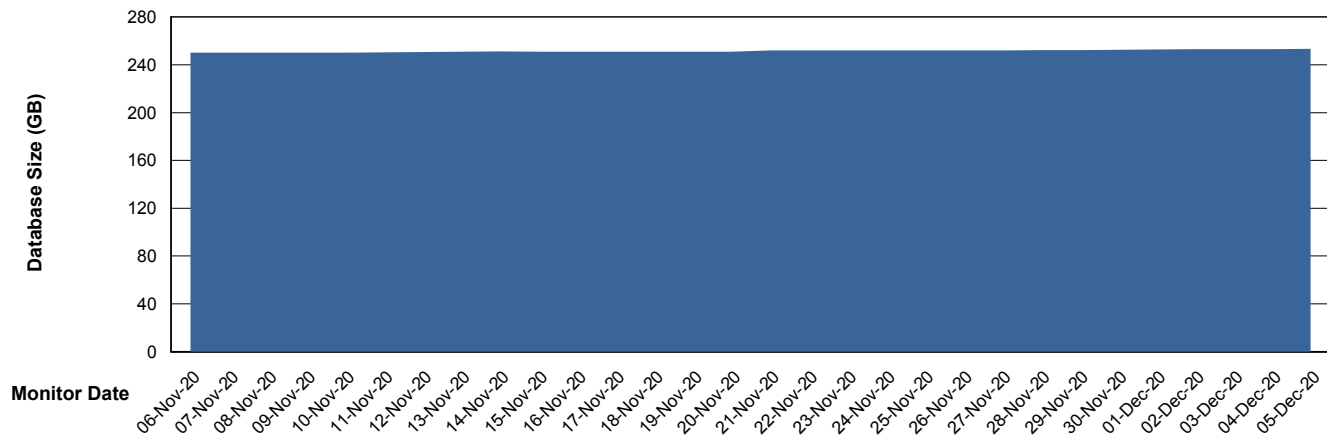

Database Performance ABSVEN07 Standby DB 2019

DB Processes Max 300
DB Sessions Max 472

Weekly SLA Customer Report

Customer VEN_Production
Database ID 35

Database Performance VENDB_BI

DB Processes Max 500
DB Sessions Max 772

Weekly SLA Customer Report

Customer VEN_Production
 Database ID 35

DATABASE SIZE ABSVEN06 Primary DB 2019

Database growth over last month

DATABASE SIZE VENDB_BI

Database growth over last month

Weekly SLA Customer Report