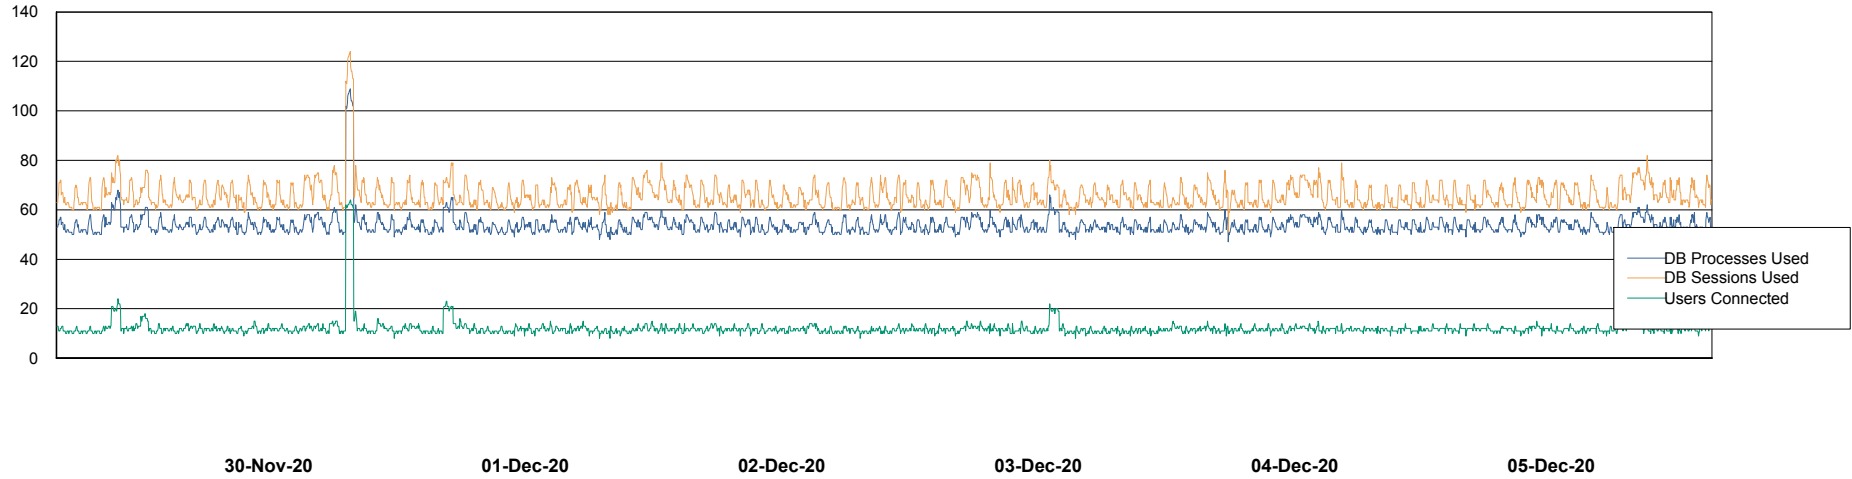

Database Performance ABSVEN07 Standby DB 2019

DB Processes Max 300
DB Sessions Max 472

Weekly SLA Customer Report

Customer VEN_Production
Database ID 35

Database Performance VENDB_BI

DB Processes Max 500
DB Sessions Max 772