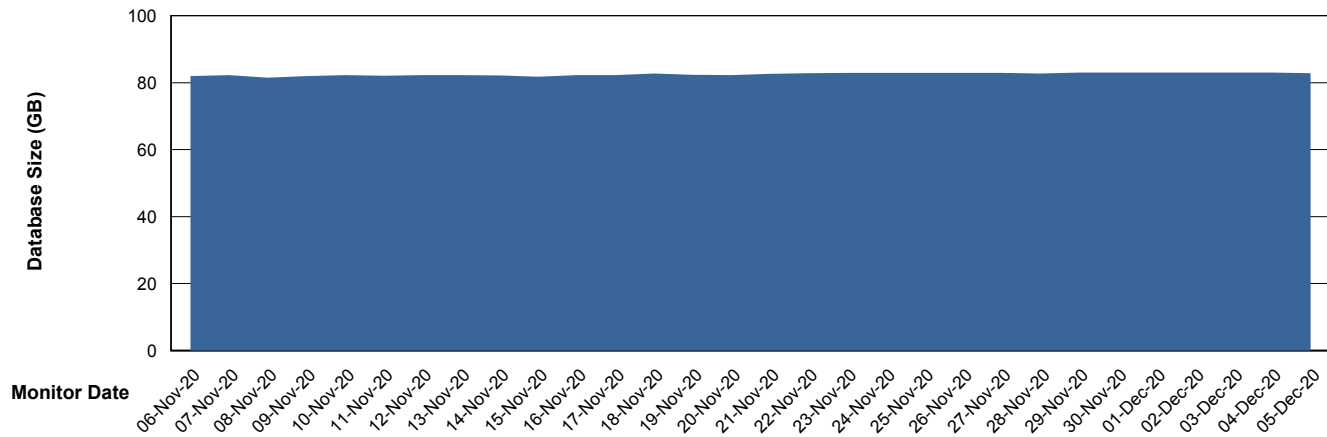

Weekly SLA Customer Report

Customer VEN_Production
 Database ID 35

DATABASE SIZE ABSVEN06 Primary DB 2019

Database growth over last month

DATABASE SIZE VENDB_BI

Database growth over last month

Weekly SLA Customer Report