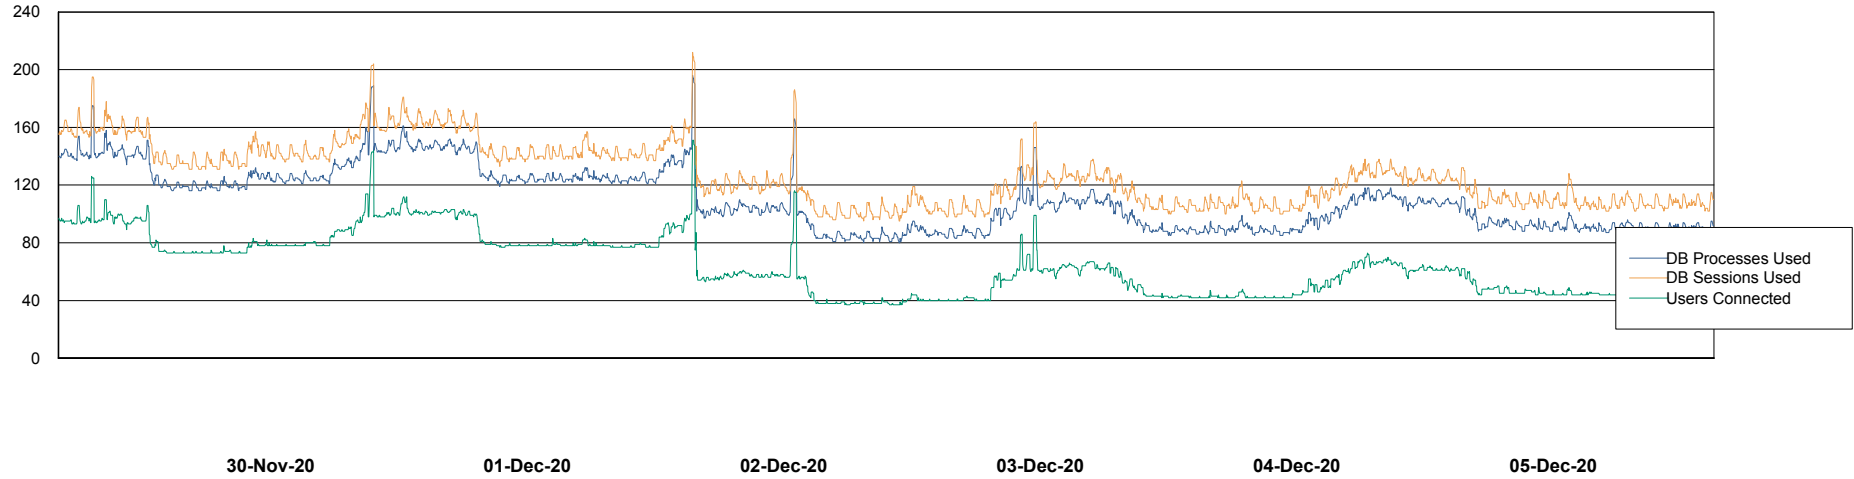

Weekly SLA Customer Report

Customer VEN_Production
Database ID 35

Harddisk Usage VEN_PRD_DB_BI

	Free disk space on c: (%)	Total disk space on c: (Gb)	Free disk space on d: (%)	Total disk space on d: (Gb)
05-Dec-20	51	102	40	601
04-Dec-20	51	102	40	601
03-Dec-20	51	102	40	601
02-Dec-20	51	102	40	601
01-Dec-20	51	102	40	601
30-Nov-20	51	102	41	601
29-Nov-20	51	102	41	601

Weekly SLA Customer Report

Customer VEN_Production
Database ID 35

Database Performance ABSVEN06 Primary DB 2019

DB Processes Max 300
DB Sessions Max 472

Weekly SLA Customer Report

Customer VEN_Production
Database ID 35