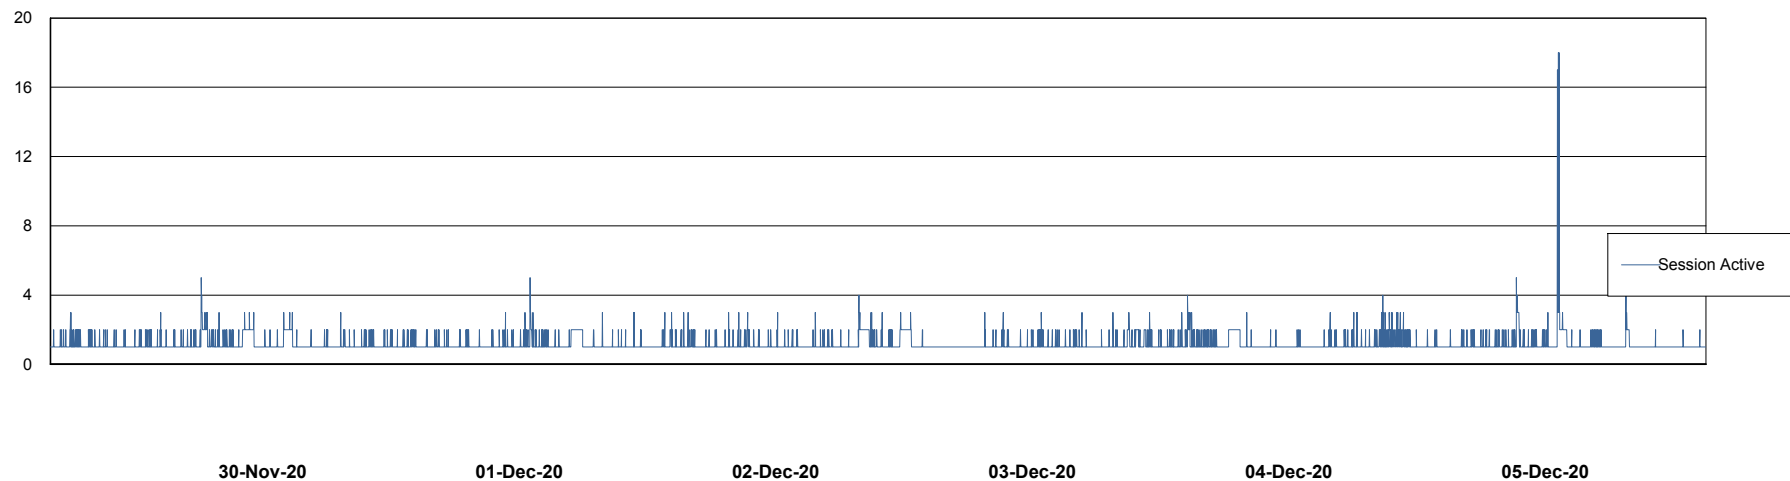

Weekly SLA Customer Report

Customer STK_Production
Database ID 82

Harddisk Usage STK_STAABSDB2 Standby DB Server

	Free disk space on c: (%)	Total disk space on c: (Gb)	Free disk space on d: (%)	Total disk space on d: (Gb)	Free disk space on e: (%)	Total disk space on e: (Gb)
05-Dec-20	71	99	43	350	25	1,000
04-Dec-20	71	99	44	350	25	1,000
03-Dec-20	71	99	44	350	25	1,000
02-Dec-20	71	99	43	350	25	1,000
01-Dec-20	71	99	43	350	25	1,000
30-Nov-20	71	99	43	350	25	1,000
29-Nov-20	71	99	44	350	25	1,000

Weekly SLA Customer Report

Customer STK_Production
Database ID 82

Database Performance STKDB_ABS1 Production Database

DB Processes Max 500
DB Sessions Max 776

Weekly SLA Customer Report

Customer STK_Production
Database ID 82