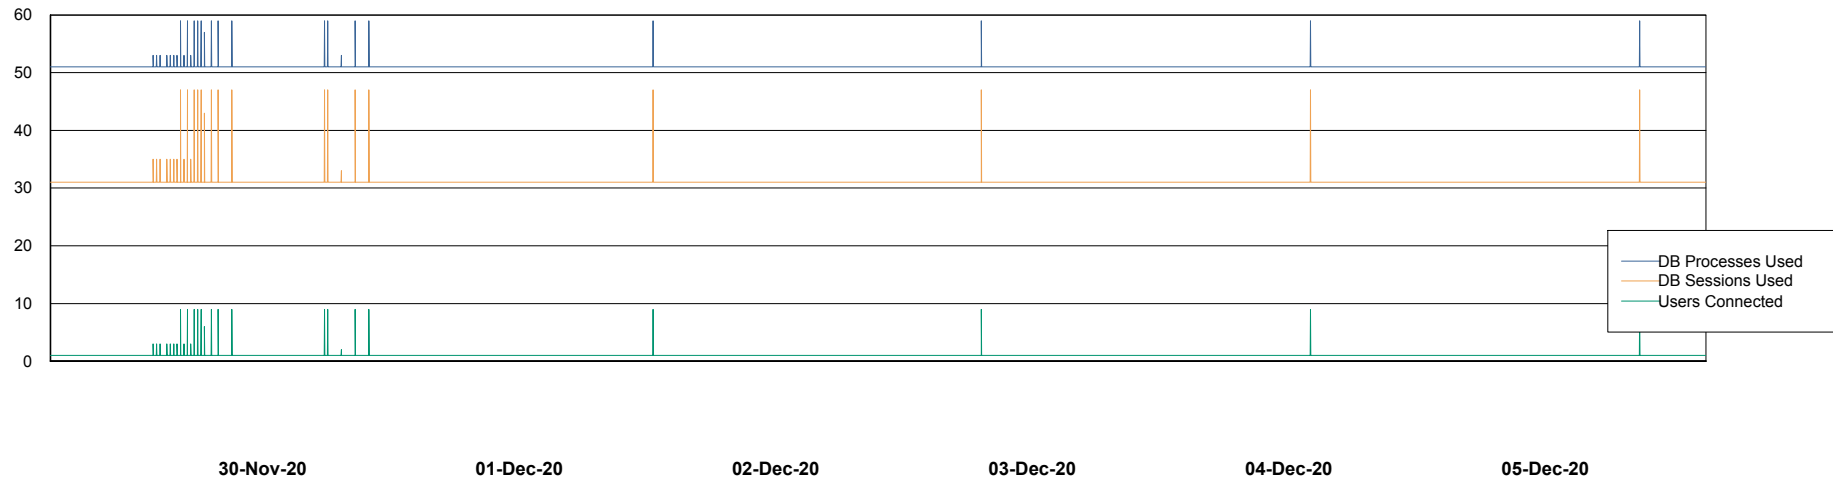

Weekly SLA Customer Report

Customer STK_Production
Database ID 82

Database Performance STKDB_ABS1 Production Database

DB Processes Max 500
DB Sessions Max 776

Weekly SLA Customer Report

Customer STK_Production
Database ID 82

Database Performance STKDB_ABS1SB Standby Database

DB Processes Max 500
DB Sessions Max 774

Weekly SLA Customer Report

Customer STK_Production
 Database ID 82

DATABASE SIZE STKDB_ABS1 Production Database

Database growth over last month