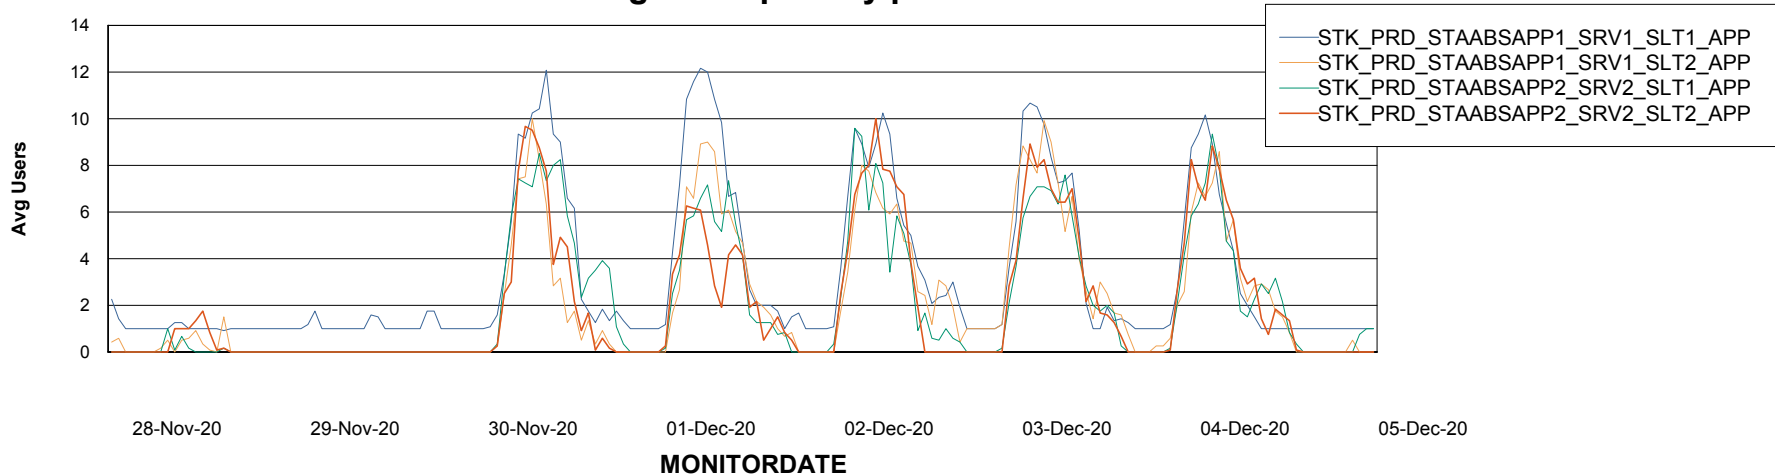

Avg users per day per ABS server