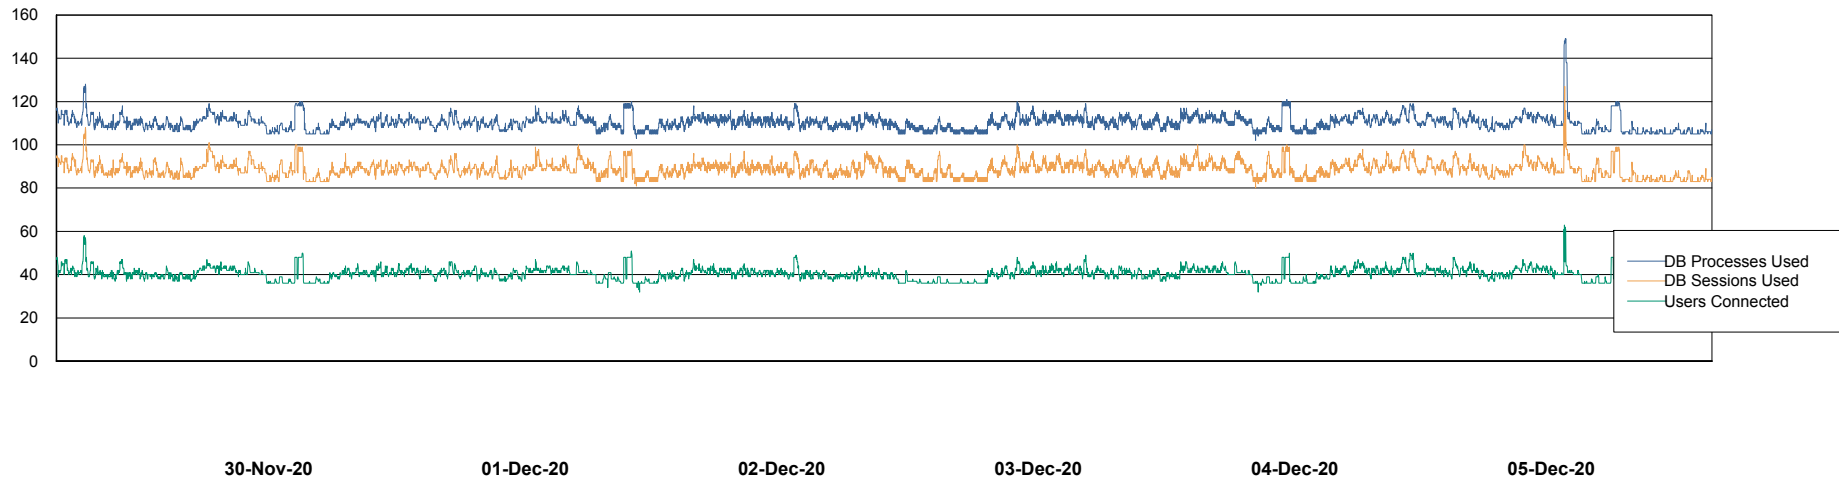

Database Performance STKDB_ABS1 Production Database

DB Processes Max 500
DB Sessions Max 776