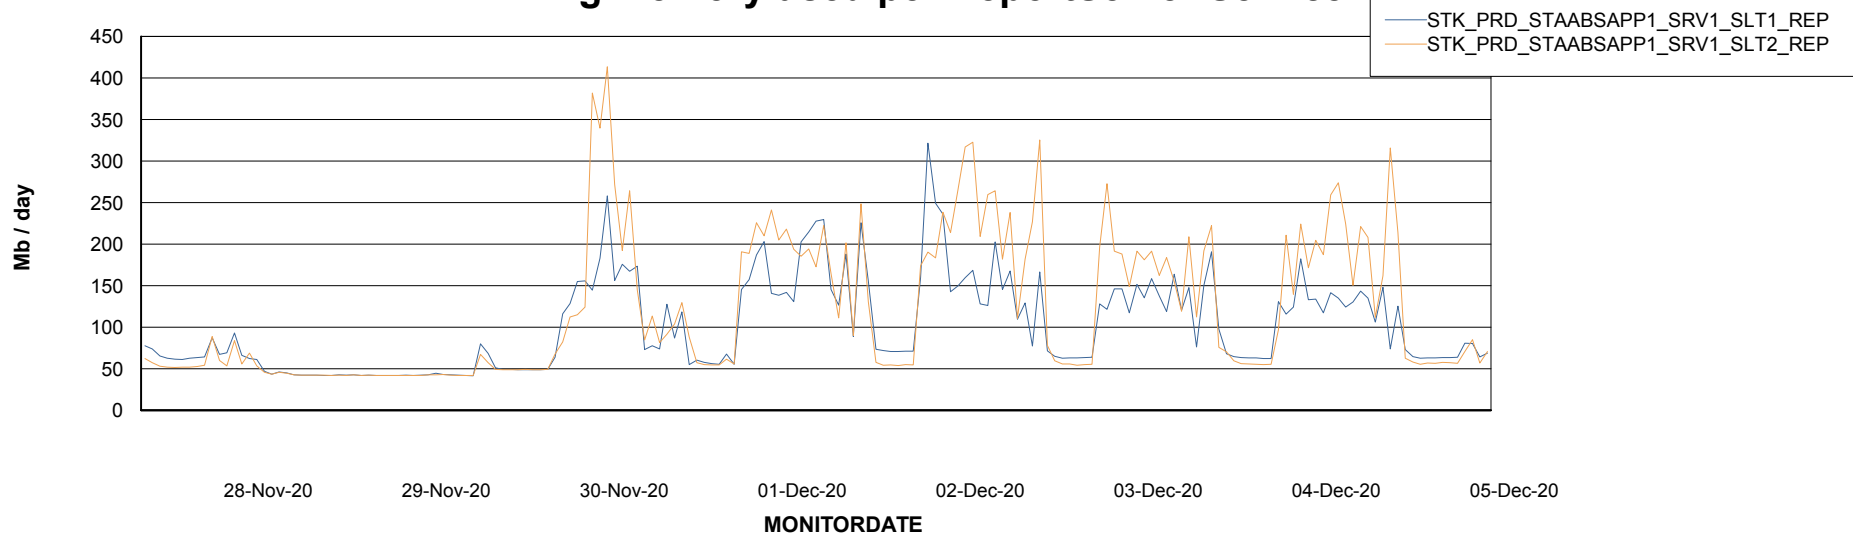

Avg memory used per ABS Server Service

Avg users per day per ABS server

Weekly SLA Customer Report

Customer STK_Production
Database ID 82

ABSSolute Application ReportServer Services

Avg memory used per ReportServer Service