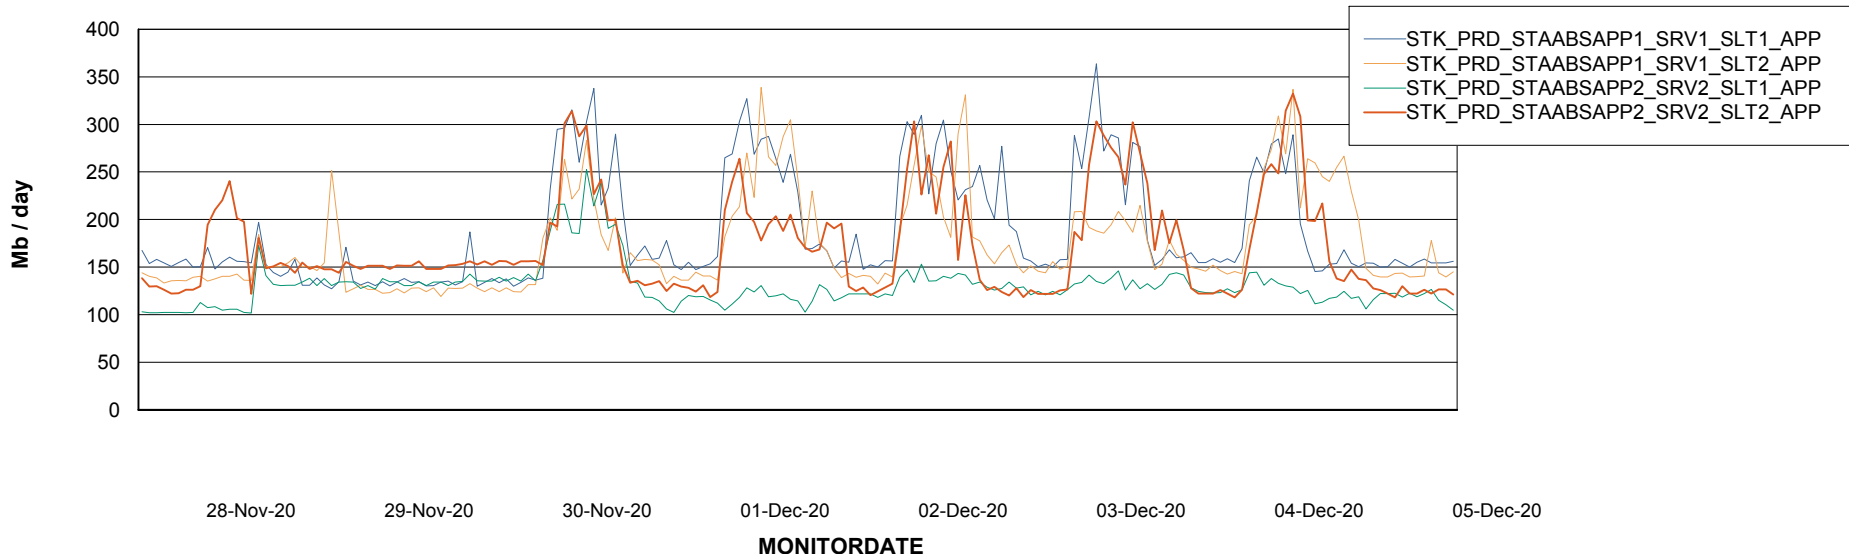

ABSSolute Application Server Services

Avg memory used per ABS Server Service