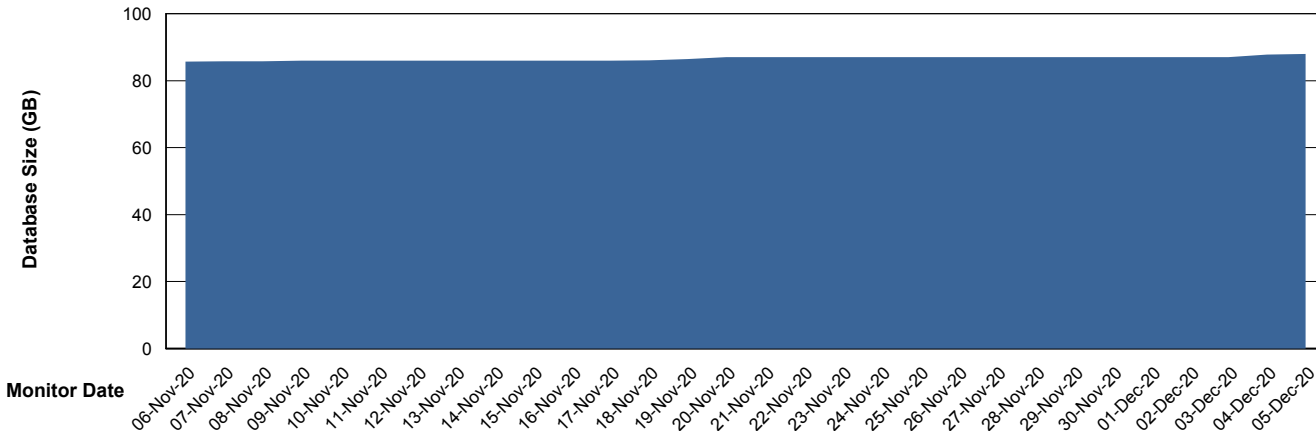

Weekly SLA Customer Report

Customer SPO_Production Silver
Database ID 57

DATABASE SIZE SPODB_BI

Database growth over last month

DATABASE SIZE SPODB_Production

Database growth over last month

Weekly SLA Customer Report

Customer SPO_Production Silver
Database ID 57

Database Tablespace SPODB_BI

Date	Tablespace Name	Filesize (Gb)	Usedsize (Gb)	Percentage free
05-Dec-20	ABSDATA	28	18	36
	INDX	32	25	22
04-Dec-20	ABSDATA	28	18	36
	INDX	32	25	22
03-Dec-20	ABSDATA	28	18	36
	INDX	32	25	22
02-Dec-20	ABSDATA	28	18	36
	INDX	32	25	22
01-Dec-20	ABSDATA	28	18	36
	INDX	32	25	22
30-Nov-20	ABSDATA	28	18	36
	INDX	32	25	22