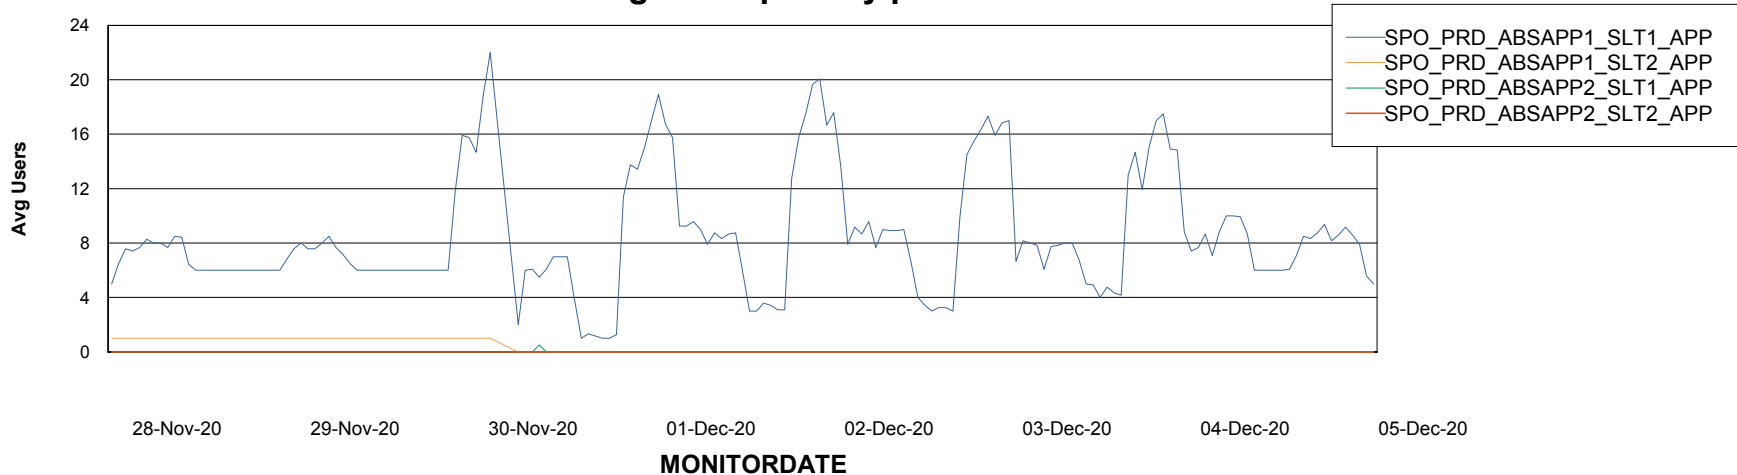

Avg users per day per ABS server