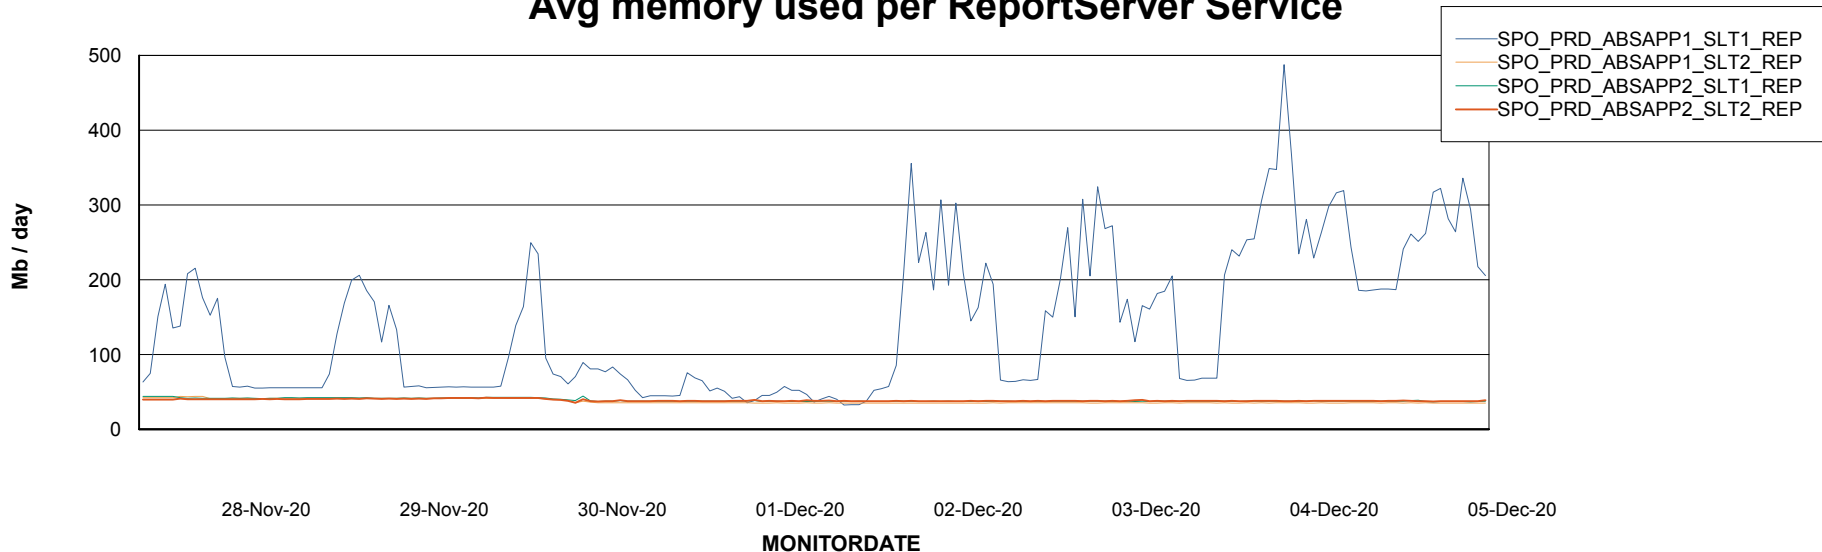

Avg users per day per ABS server

Weekly SLA Customer Report

Customer SPO_Production Silver
Database ID 57

ABSSolute Application ReportServer Services

Avg memory used per ReportServer Service

Disaster per ABS component