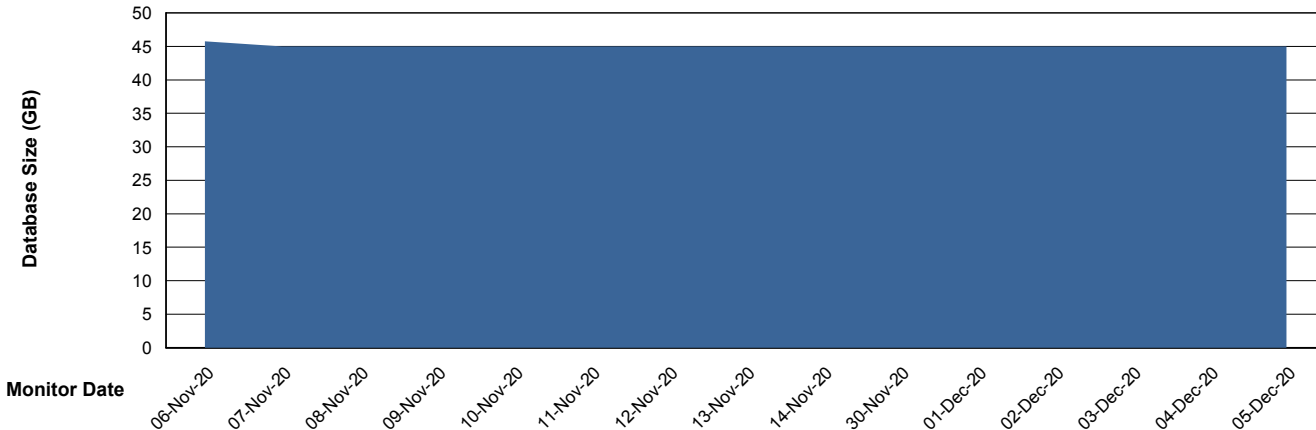

Weekly SLA Customer Report

Customer SPO_Production Silver
Database ID 57

Database Performance SPODB_BI

DB Processes Max 500
DB Sessions Max 772

Weekly SLA Customer Report

Customer SPO_Production Silver
Database ID 57

Database Performance SPODB_Production

DB Processes Max 300
DB Sessions Max 472

Weekly SLA Customer Report

Customer SPO_Production Silver
Database ID 57

Database Performance SPODB_Standby

DB Processes Max 300
DB Sessions Max 472

Weekly SLA Customer Report

Customer SPO_Production Silver
Database ID 57

DATABASE SIZE SPODB_BI

Database growth over last month

DATABASE SIZE SPODB_Production

Database growth over last month

Weekly SLA Customer Report