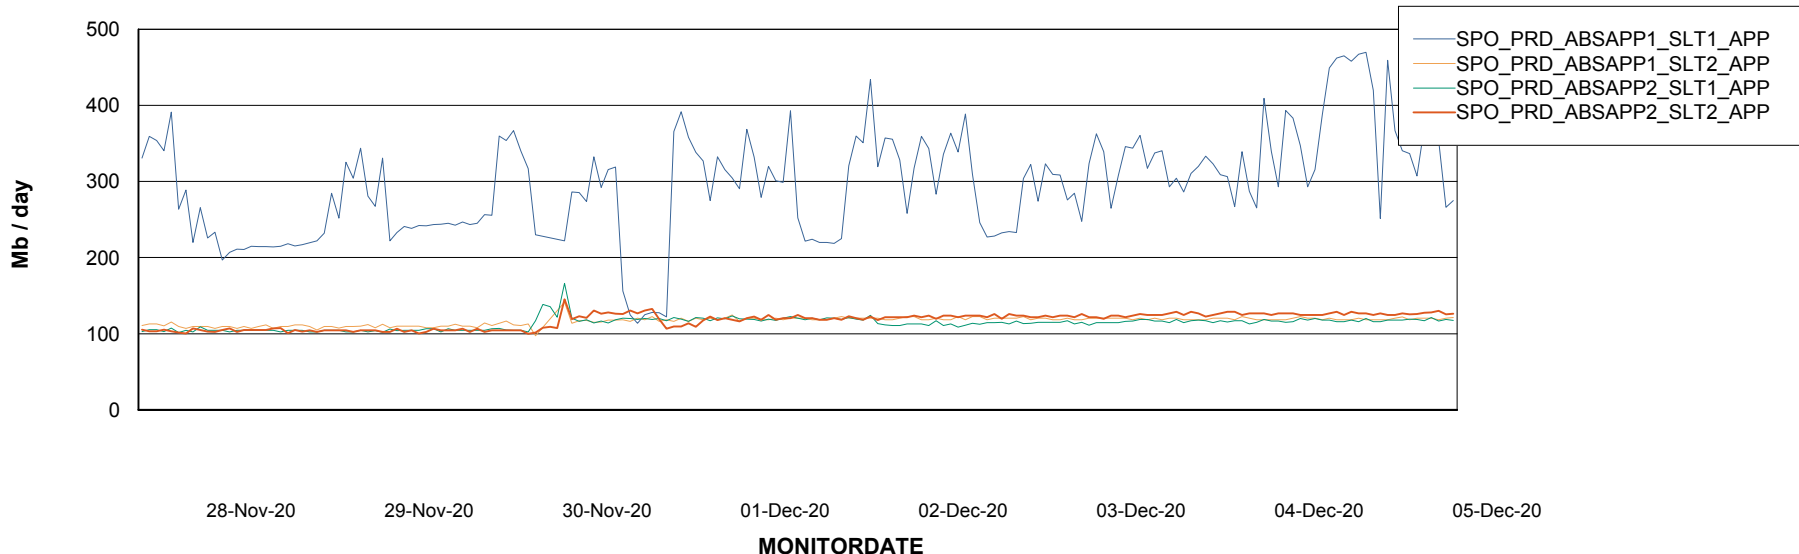

Standby Database Health SPO_Production Silver

Recovery lag for last 7 days

Weekly SLA Customer Report

Customer SPO_Production Silver
Database ID 57

ABSSolute Application Server Services

Avg memory used per ABS Server Service