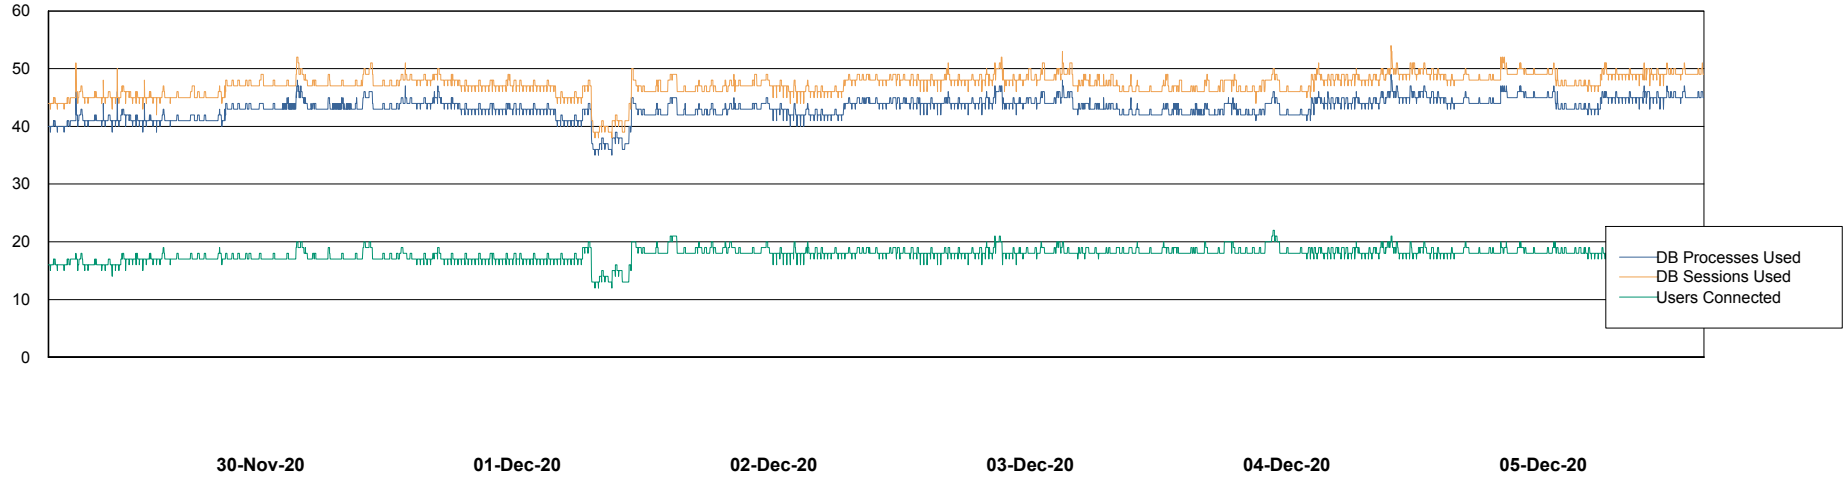

Database Performance SPODB_BI

DB Processes Max 500
DB Sessions Max 772