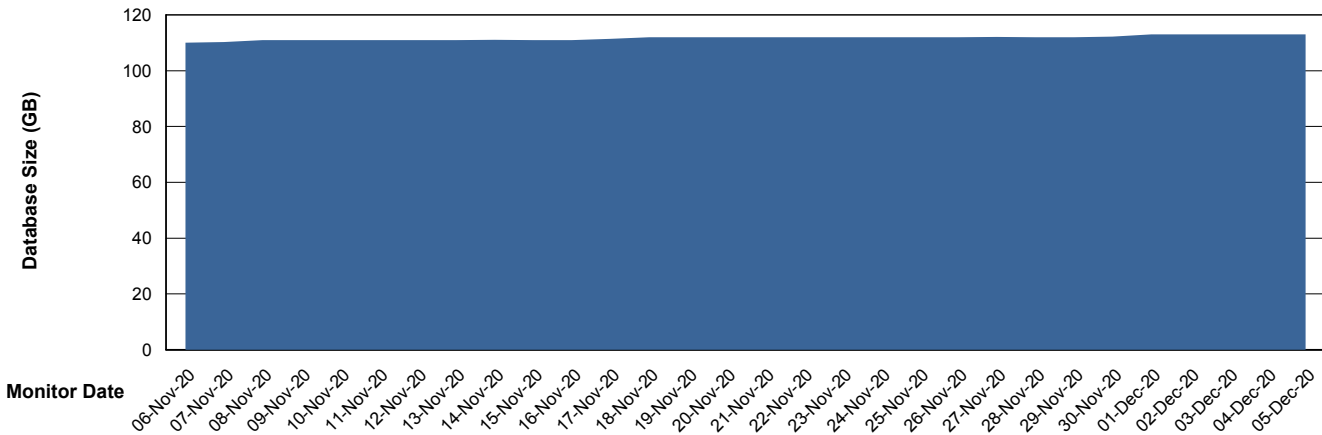

DATABASE SIZE SNGDB_Production

Database growth over last month

Database Tablespace SNGDB_Production

Date	Tablespace Name	Filesize (Gb)	Usedsize (Gb)	Percentage free
05-Dec-20	ABSDATA	40	25	38
	INDX	80	63	21
04-Dec-20	ABSDATA	40	25	38
	INDX	80	63	21
03-Dec-20	ABSDATA	40	25	38
	INDX	80	63	21
02-Dec-20	ABSDATA	40	25	38
	INDX	80	63	21
01-Dec-20	ABSDATA	40	25	38
	INDX	80	63	21
30-Nov-20	ABSDATA	40	25	38
	INDX	80	63	21
29-Nov-20	ABSDATA	40	25	38
	INDX	80	63	21