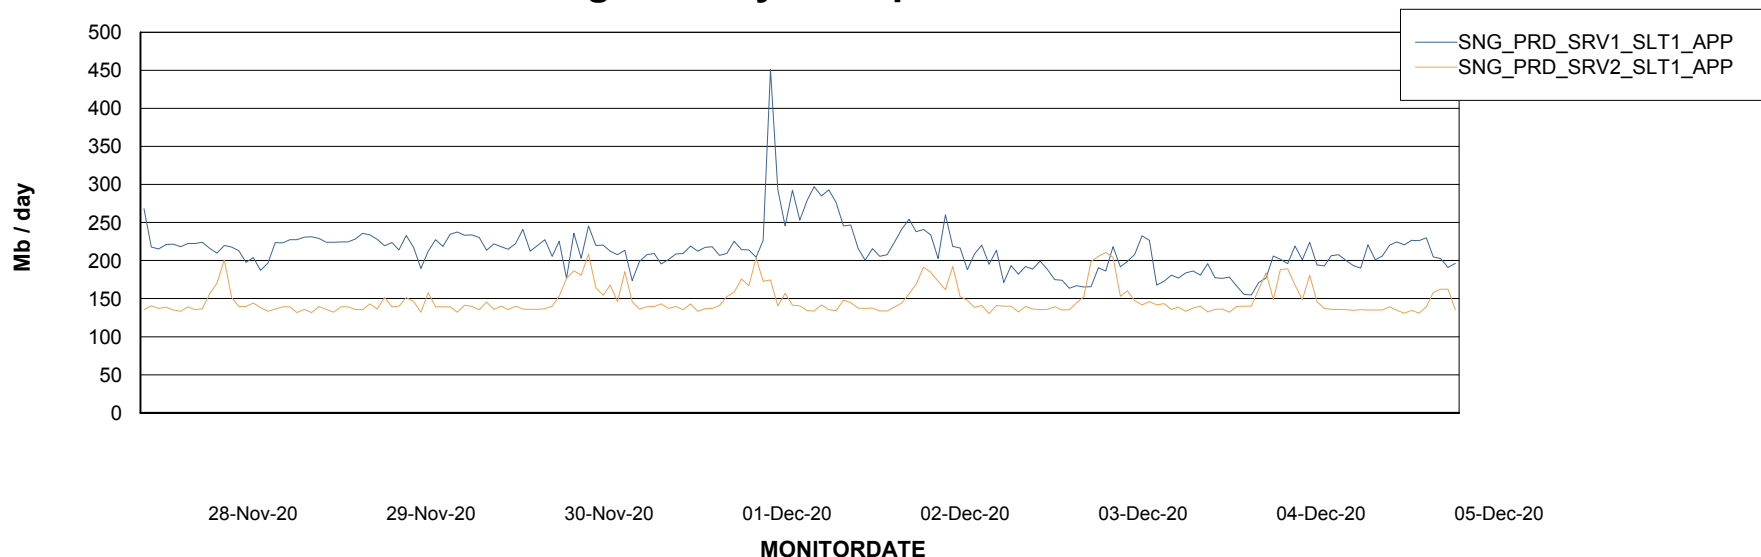

ABSSolute Application Server Services

Avg memory used per ABS Server Service