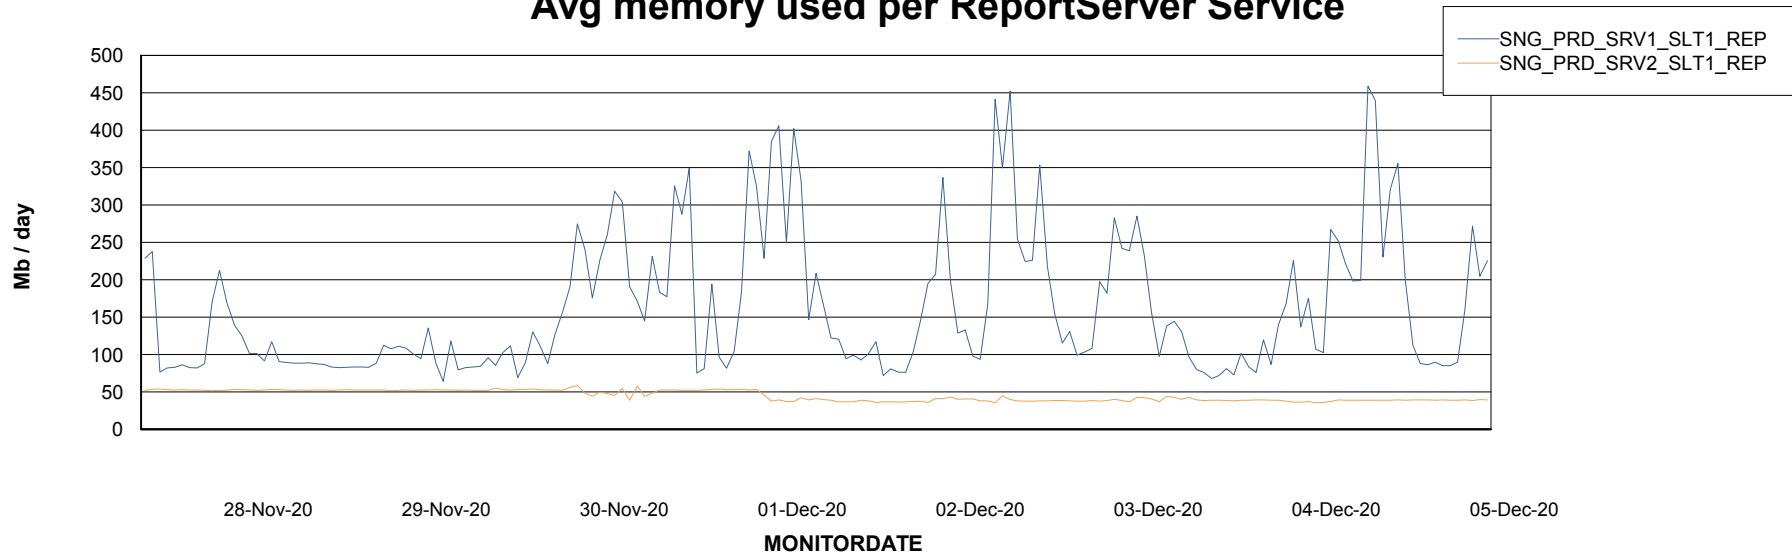

ABSSolute Application ReportServer Services

Avg memory used per ReportServer Service