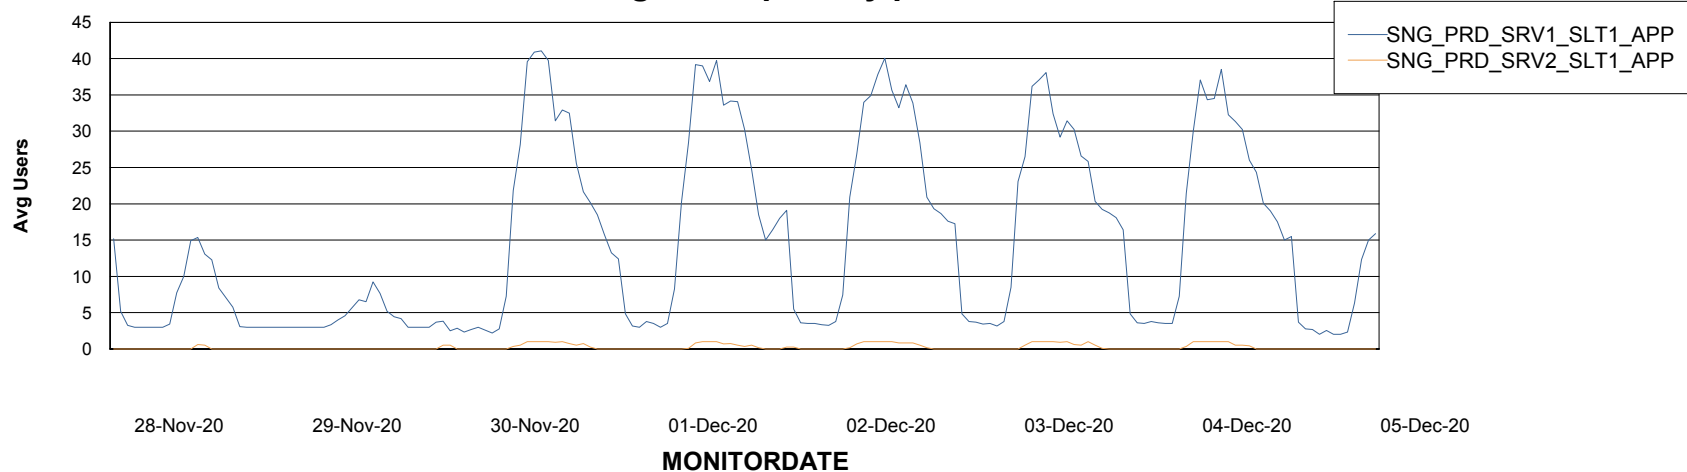

Avg users per day per ABS server