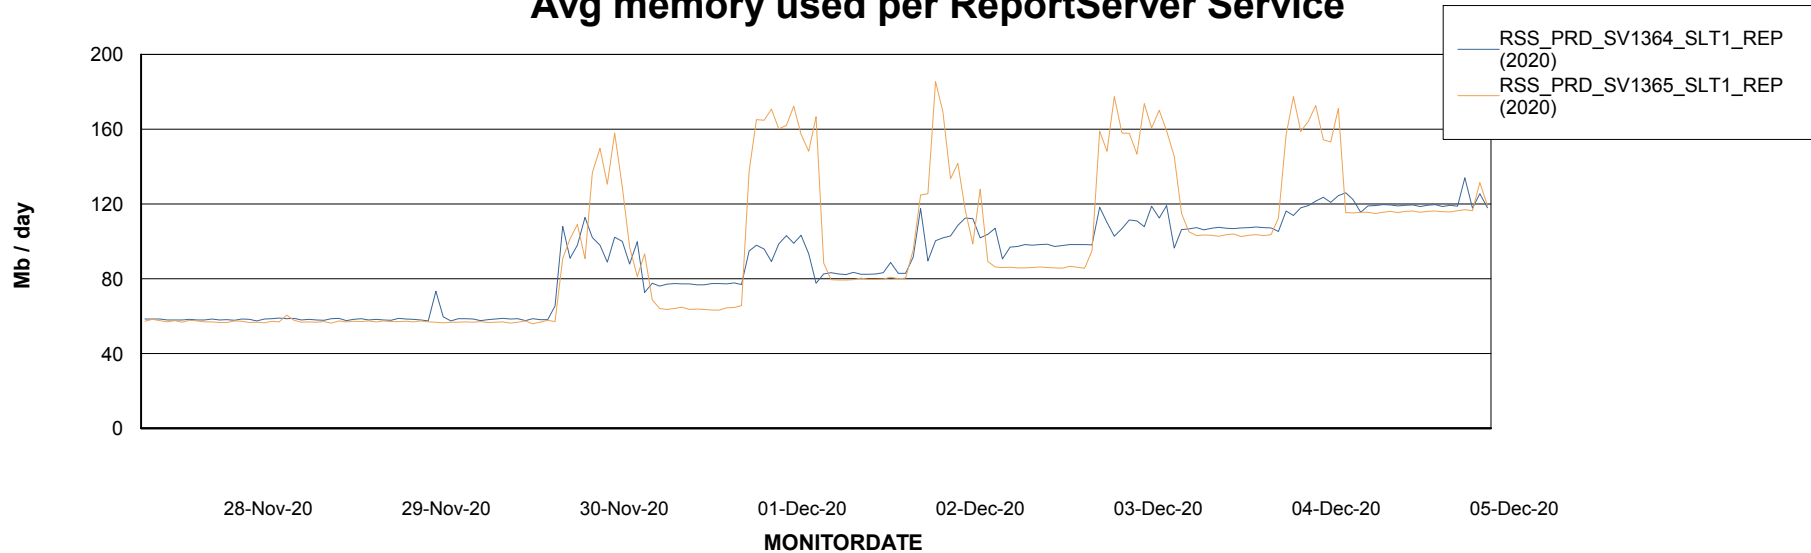

ABSSolute Application ReportServer Services

Avg memory used per ReportServer Service