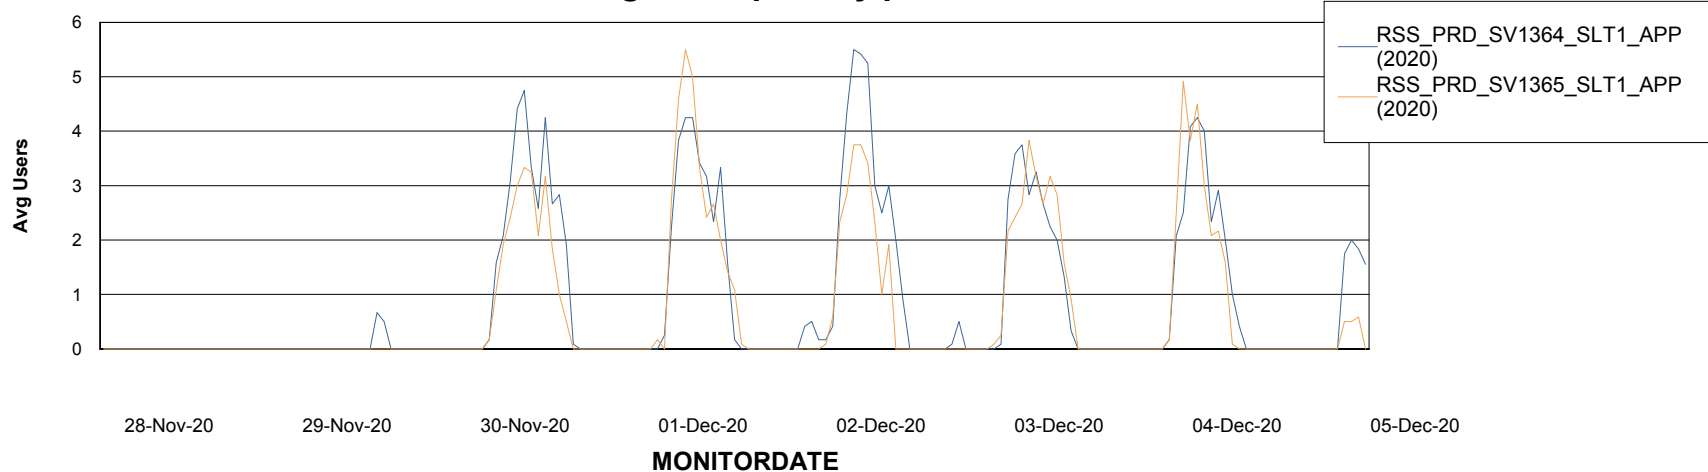

Avg users per day per ABS server