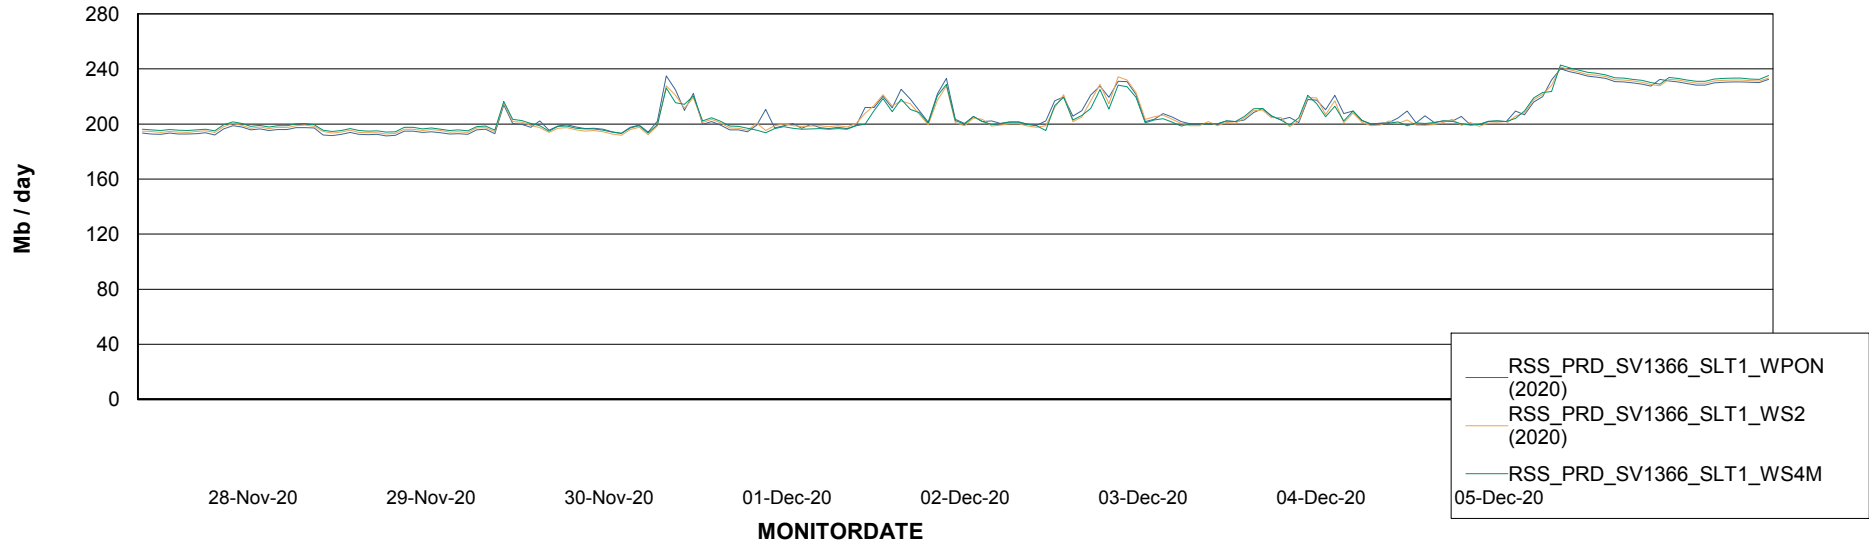

ABSSolute Web Component Services

Avg memory used per ABS Web component