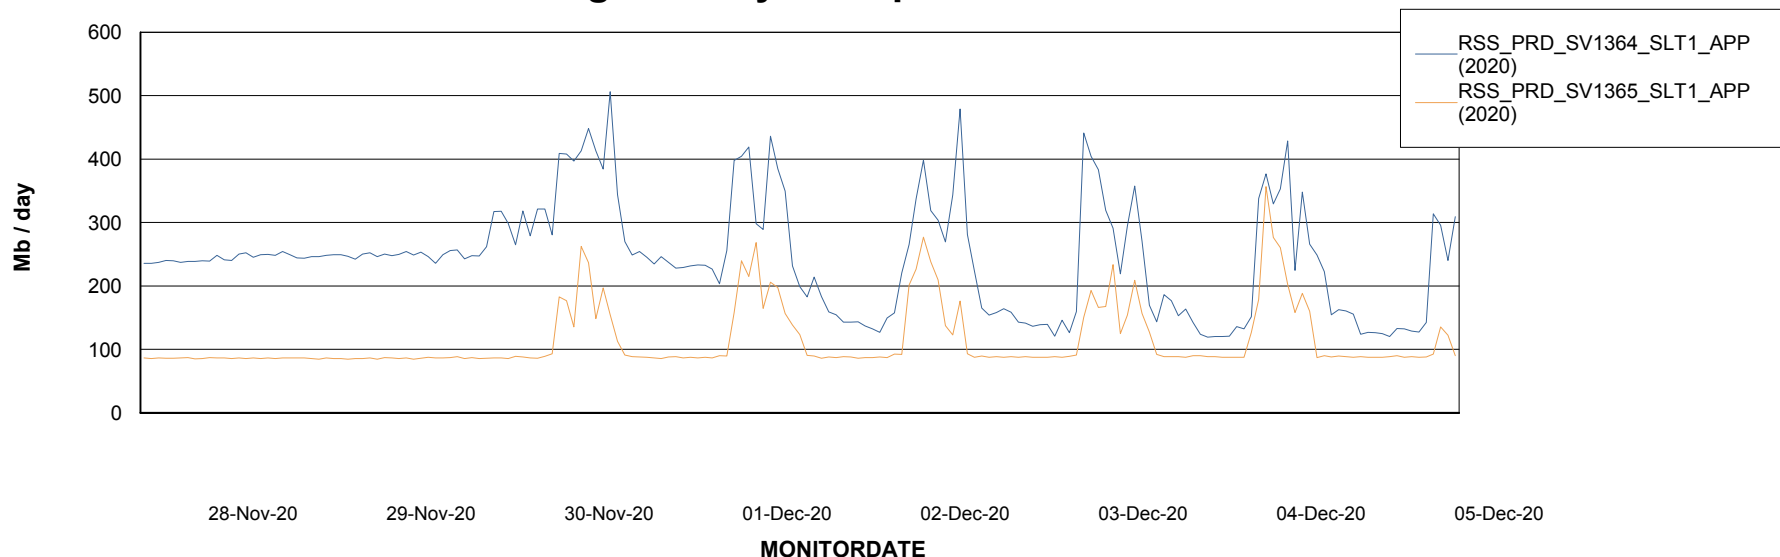

ABSSolute Application Server Services

Avg memory used per ABS Server Service