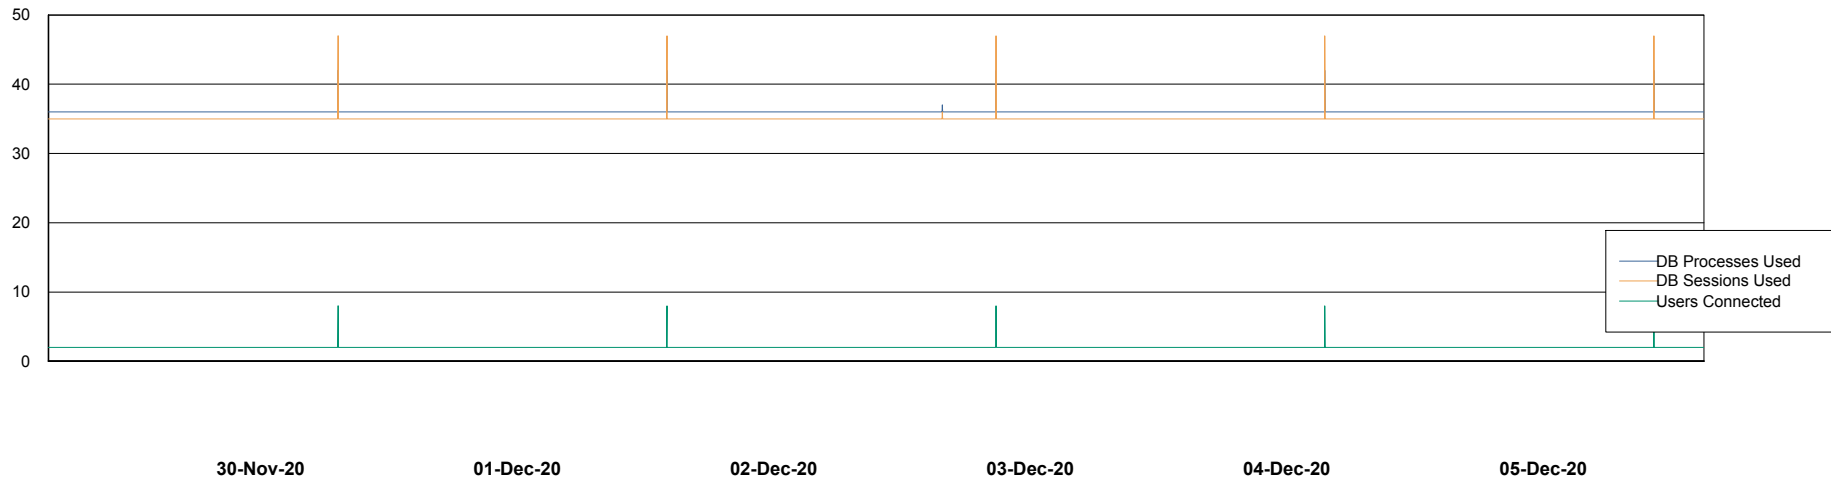

Database Performance RSS_DB_Standby (2020)

DB Processes Max 300
DB Sessions Max 472