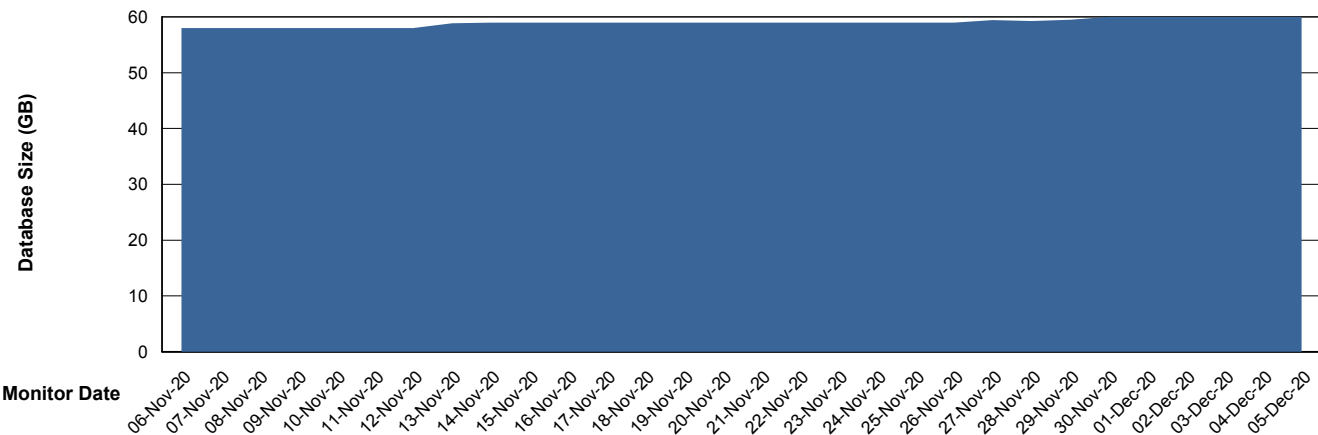

DATABASE SIZE RSS_DB_Primary (2020)

Database growth over last month

Database Tablespace RSS_DB_Primary (2020)

Date	Tablespace Name	Filesize (Gb)	Usedsize (Gb)	Percentage free
05-Dec-20	ABSDATA	42	29	31
	INDX	37	29	22
04-Dec-20	ABSDATA	42	29	31
	INDX	37	29	22
03-Dec-20	ABSDATA	42	29	31
	INDX	37	29	22
02-Dec-20	ABSDATA	42	29	31
	INDX	37	29	22
01-Dec-20	ABSDATA	37	29	22
	INDX	32	29	9
30-Nov-20	ABSDATA	37	29	22
	INDX	32	29	9
29-Nov-20	ABSDATA	37	29	22
	INDX	32	29	9