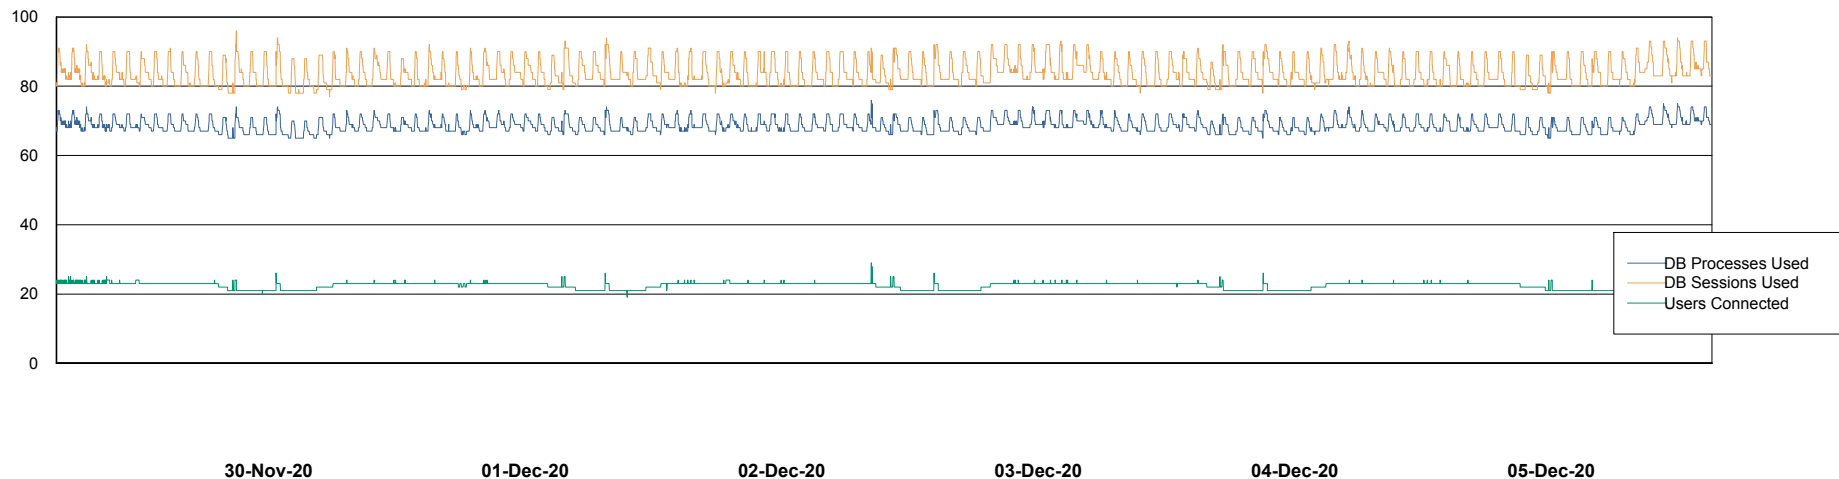

Database Performance RSS_DB_Primary (2020)

DB Processes Max 300
DB Sessions Max 472