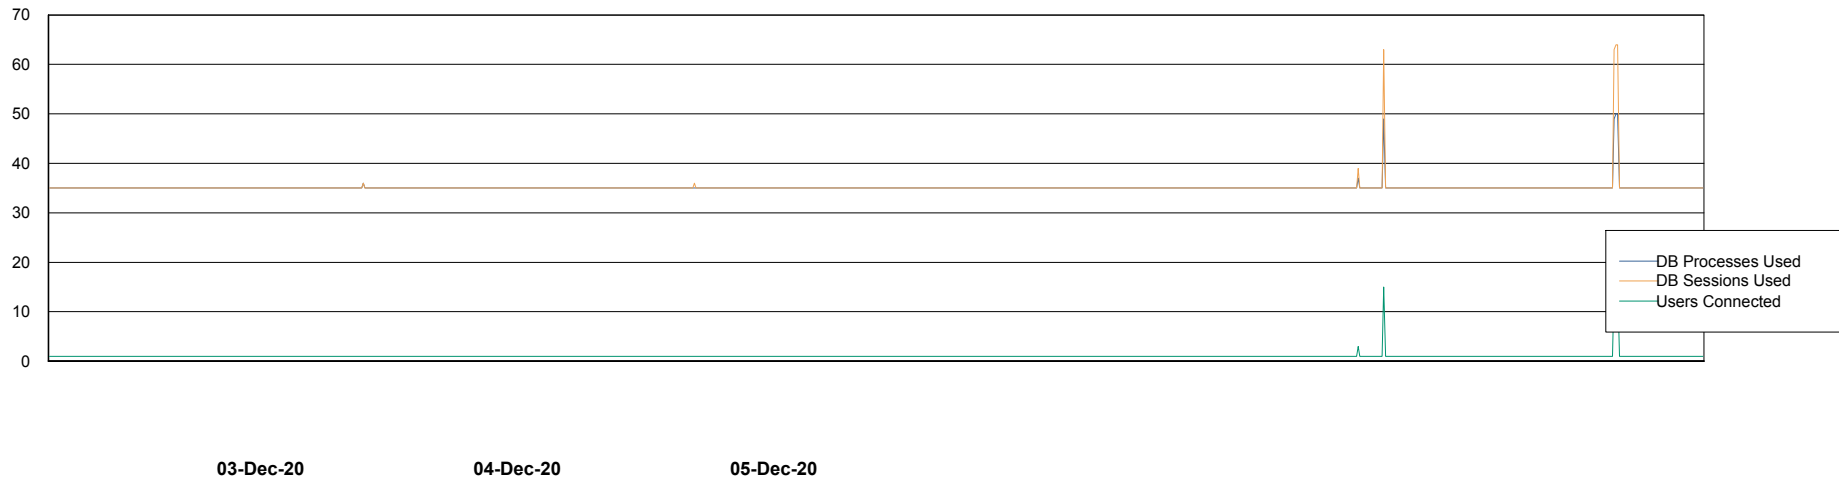

Database Performance PCODB_Standby

DB Processes Max 350
DB Sessions Max 552