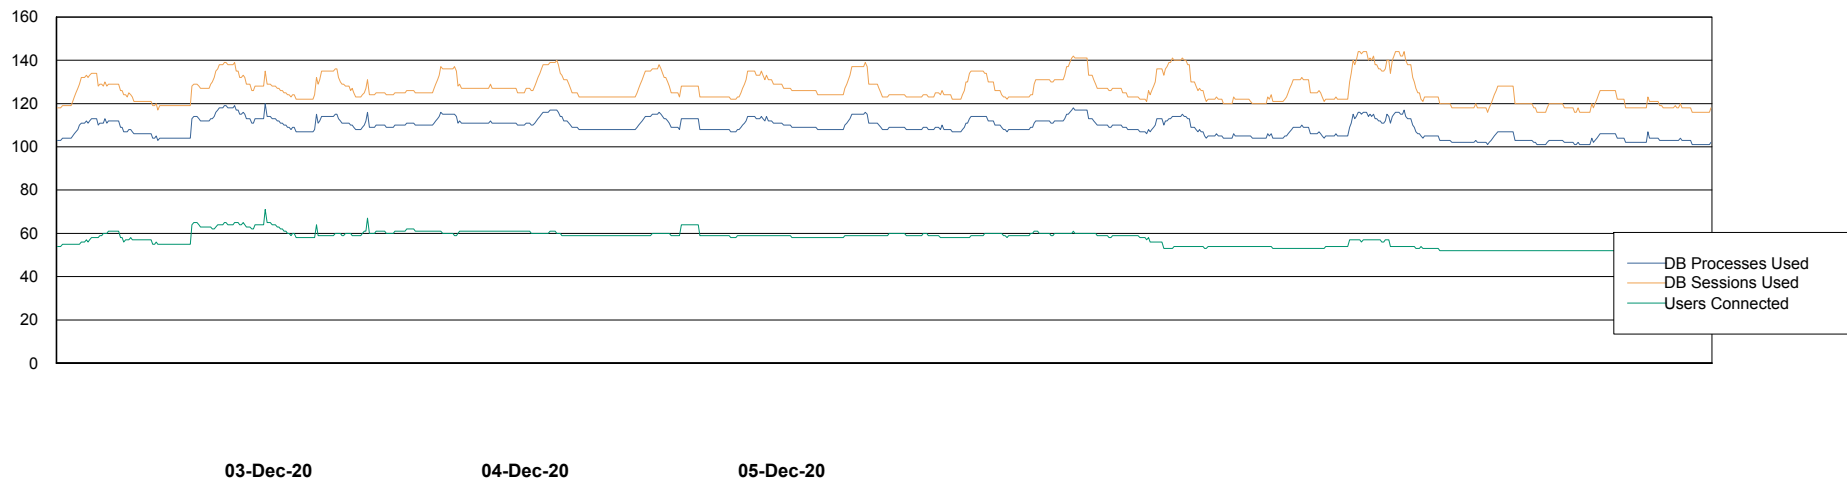

Database Performance PCODB_Production

DB Processes Max 350
DB Sessions Max 560