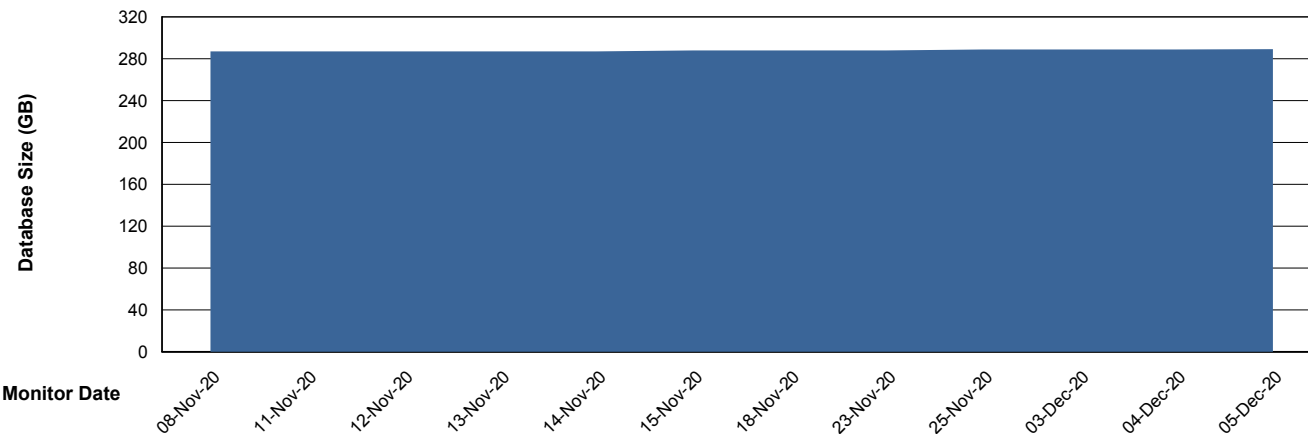

DATABASE SIZE PCODB_Production

Database growth over last month

Database Tablespace PCODB_Production

Date	Tablespace Name	Filesize (Gb)	Usedsize (Gb)	Percentage free
05-Dec-20	ABSDATA	238	103	57
	INDX	329	154	53
04-Dec-20	ABSDATA	238	103	57
	INDX	329	154	53
03-Dec-20	ABSDATA	238	103	57
	INDX	329	154	53