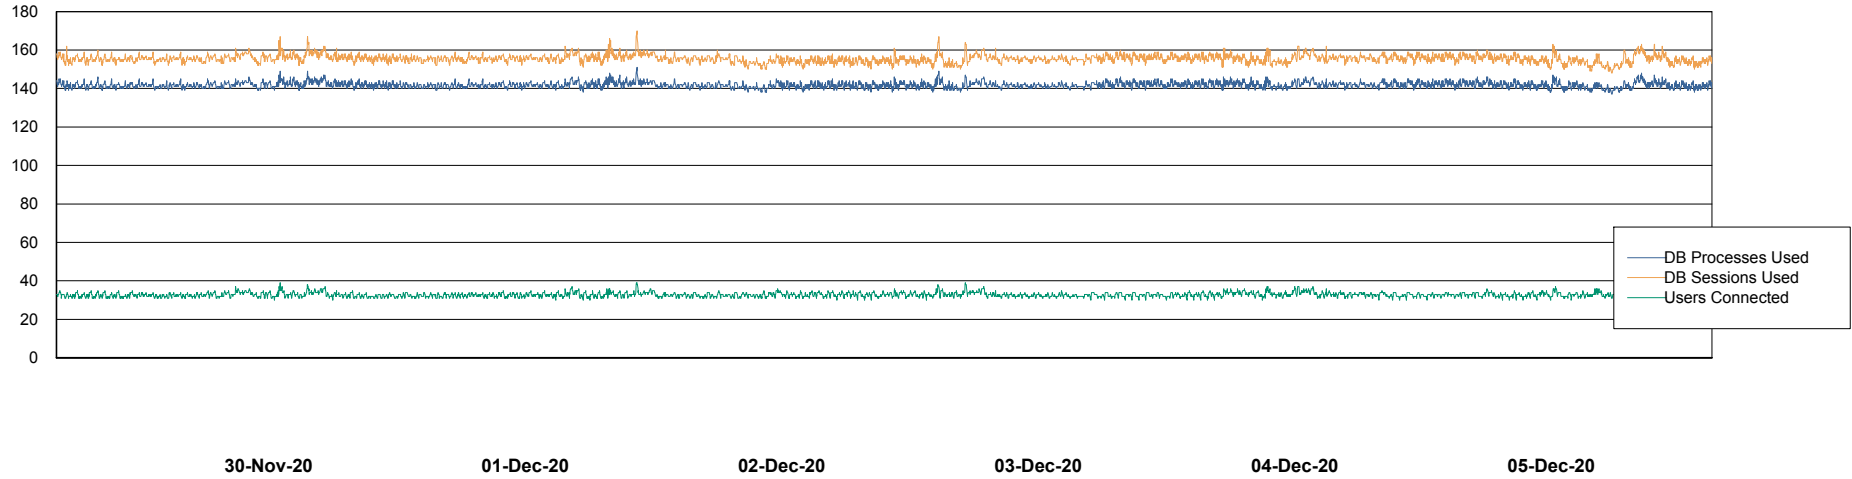

Weekly SLA Customer Report

Customer LLG_Production
Database ID 53

Database Performance LLGDB_BI02

DB Processes Max 1,000
DB Sessions Max 1,536

Weekly SLA Customer Report

Customer LLG_Production
Database ID 53