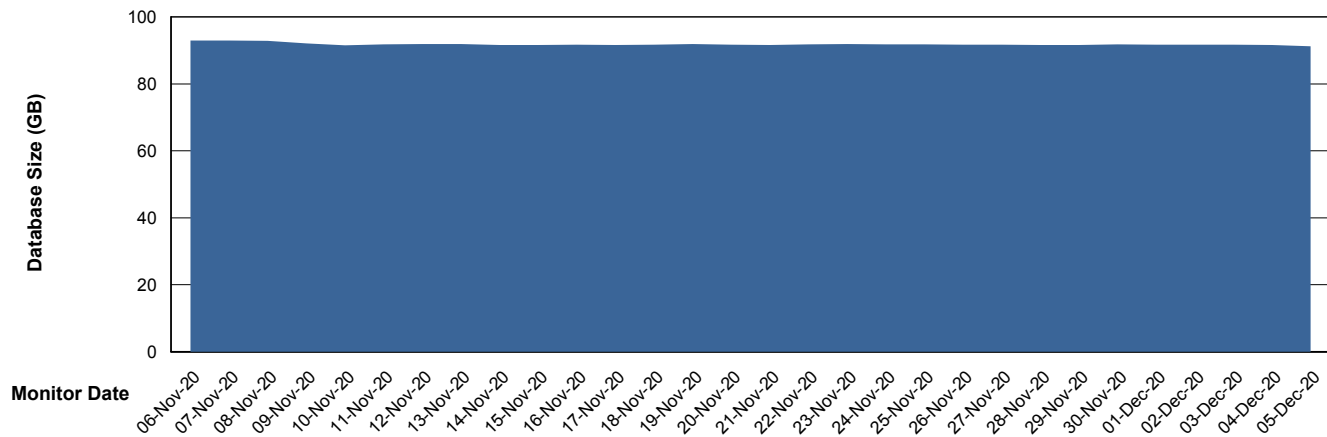

Database Performance LLGDB_Production

DB Processes Max 300
DB Sessions Max 480

Weekly SLA Customer Report

Customer LLG_Production
Database ID 53

Database Performance LLGDB_Standby

DB Processes Max 300
DB Sessions Max 480

Weekly SLA Customer Report

Customer LLG_Production
Database ID 53

DATABASE SIZE LLGDB_BI02

Database growth over last month

DATABASE SIZE LLGDB_Production

Database growth over last month

Weekly SLA Customer Report