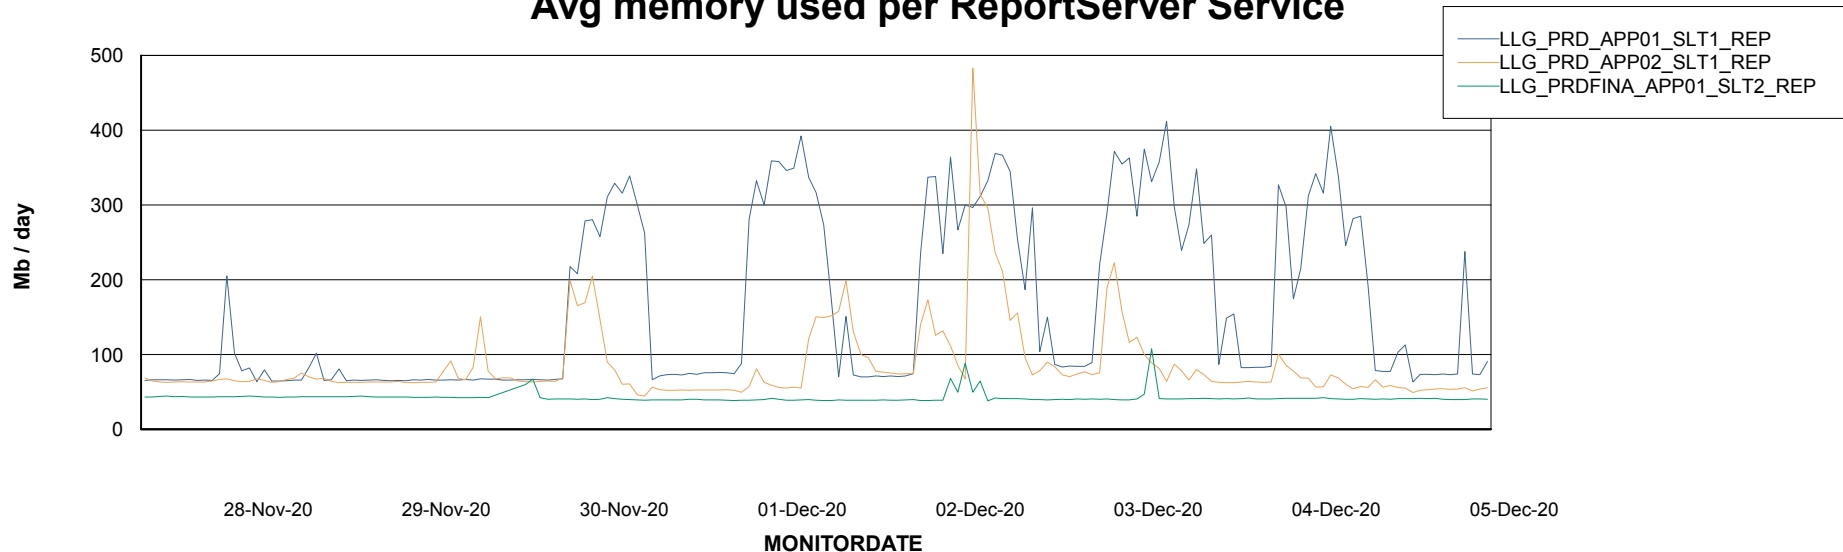

ABSolute Application Server Services

Avg memory used per ReportServer Service