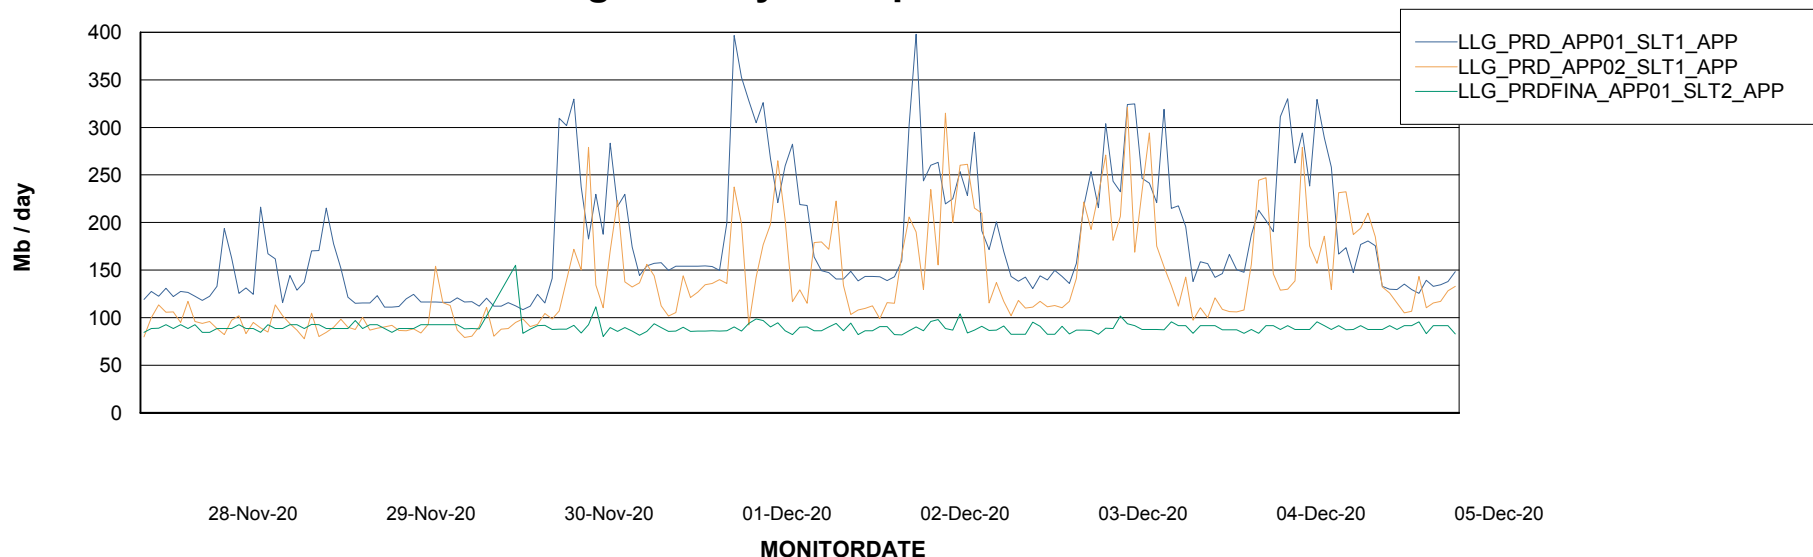

ABSSolute Application Server Services

Avg memory used per ABS Server Service