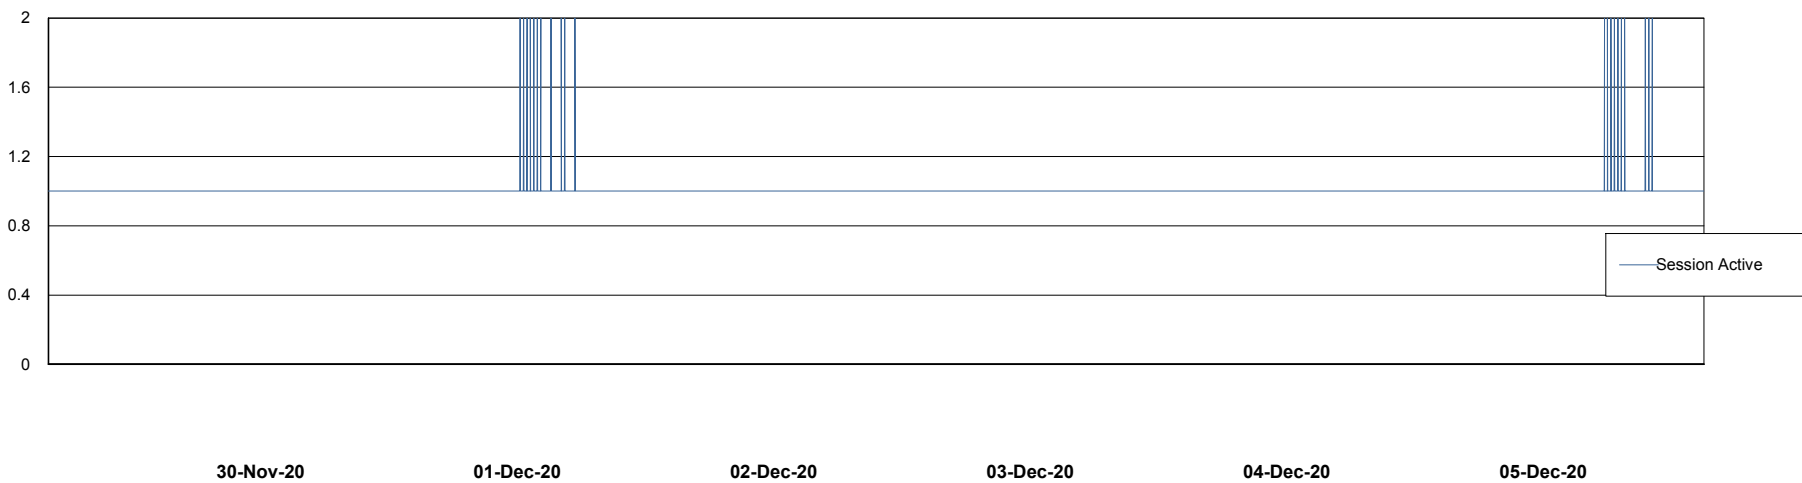

Database Performance KLADB_Standby

DB Processes Max 500
DB Sessions Max 772