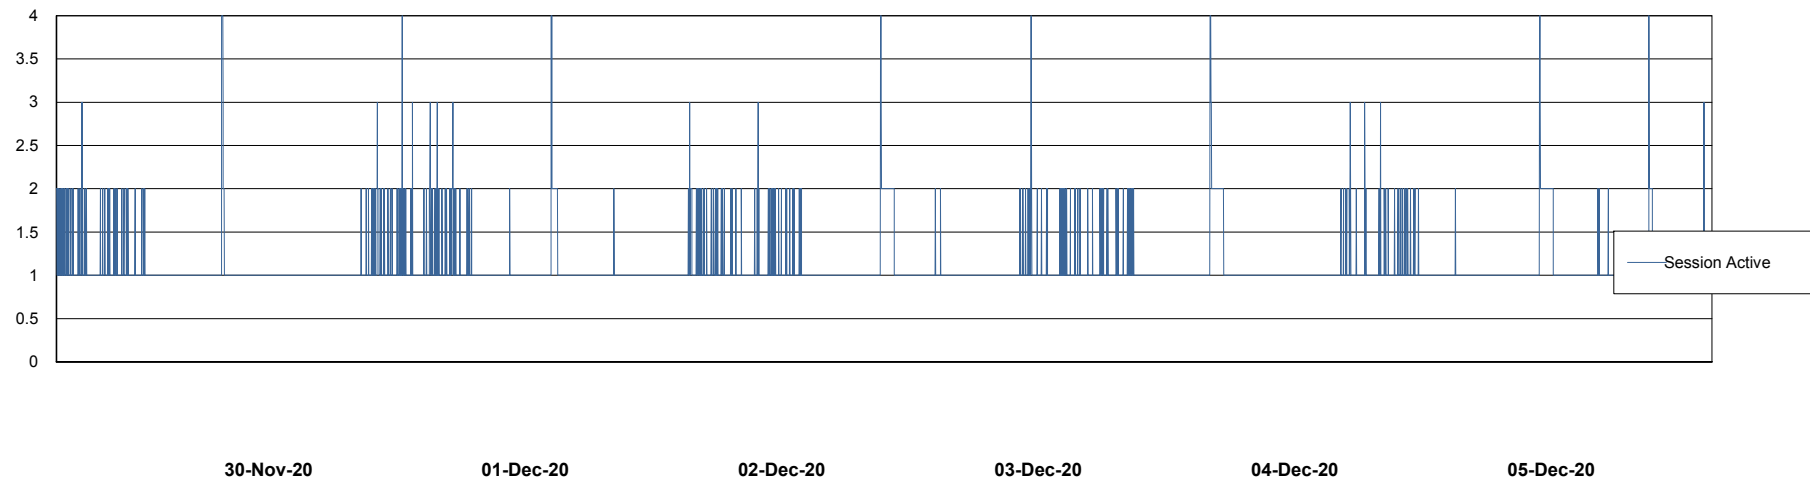

Database Performance KLADB_Production

DB Processes Max 500
DB Sessions Max 772