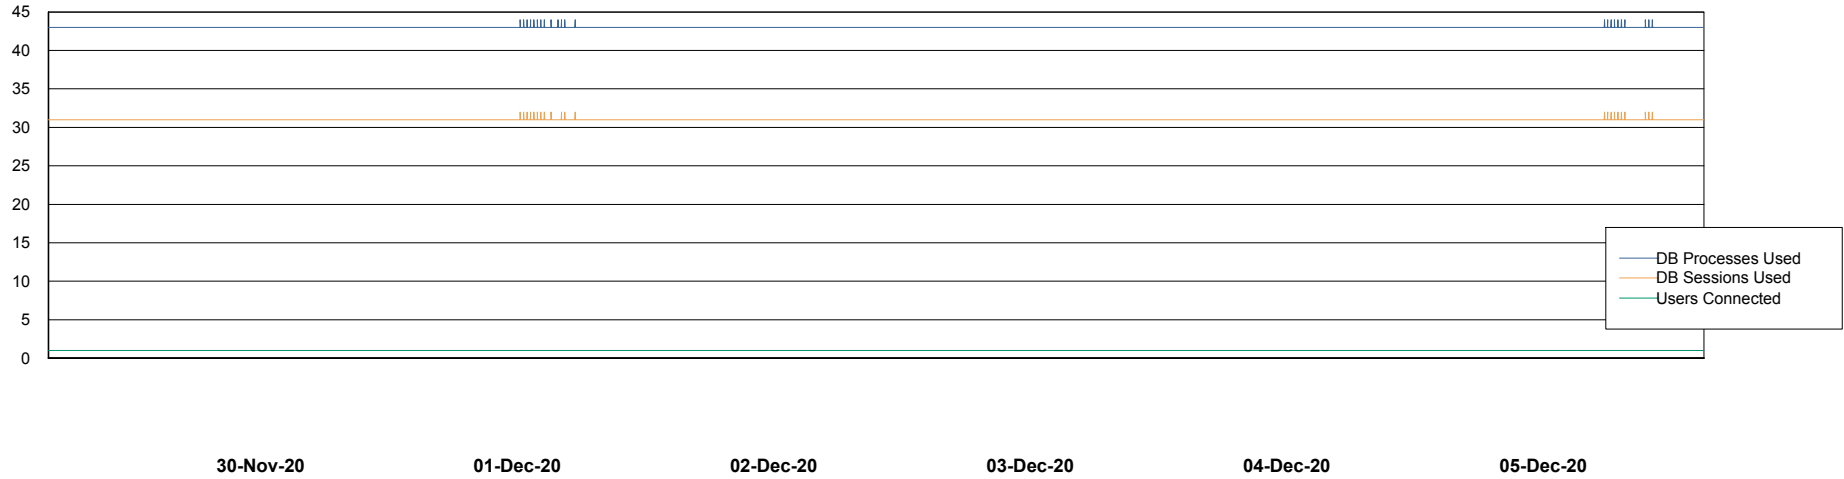

Database Performance KLADB_Standby

DB Processes Max 500
DB Sessions Max 772