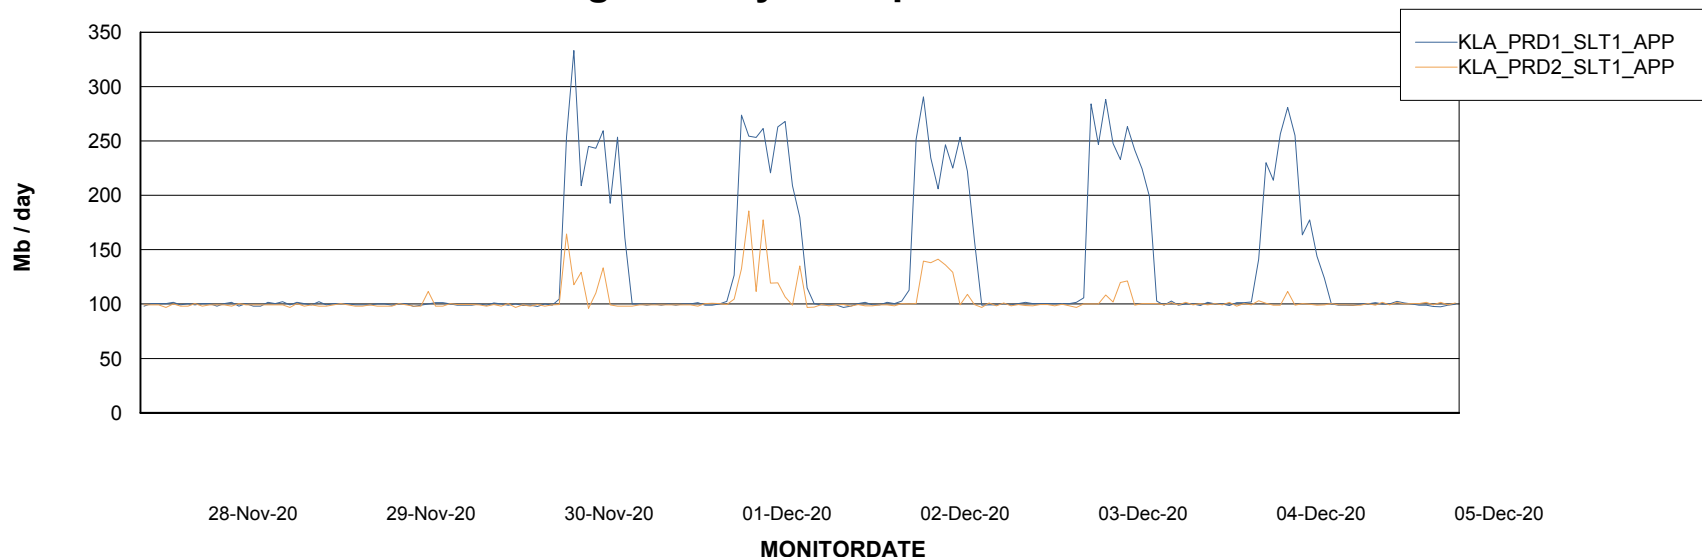

ABSSolute Application Server Services

Avg memory used per ABS Server Service