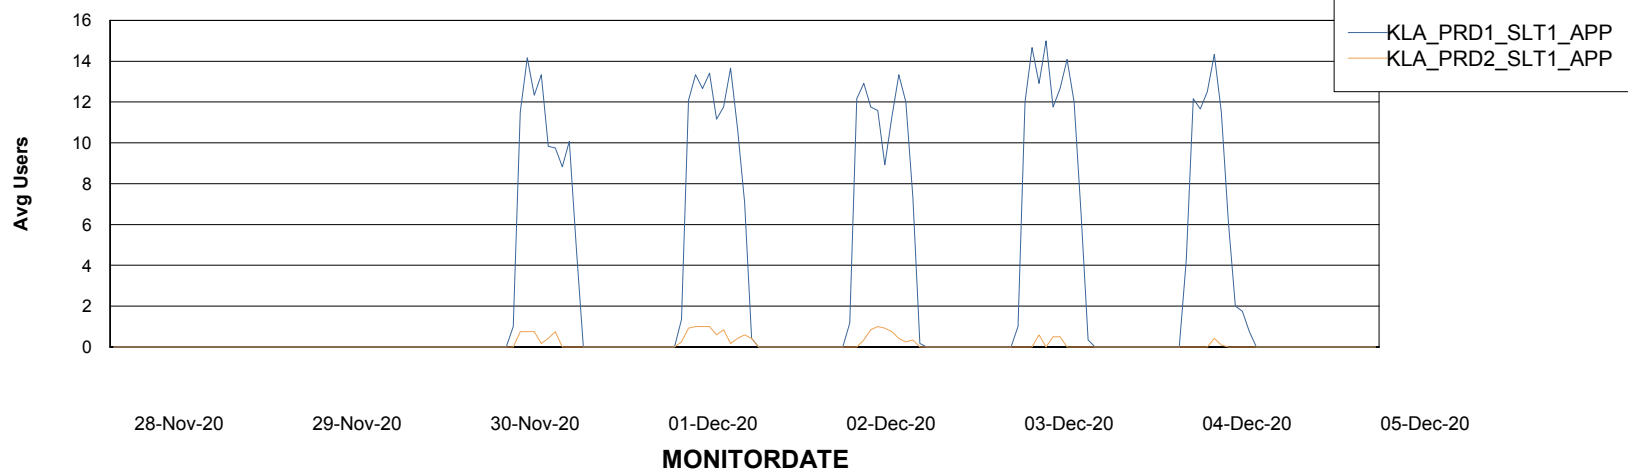

Avg users per day per ABS server