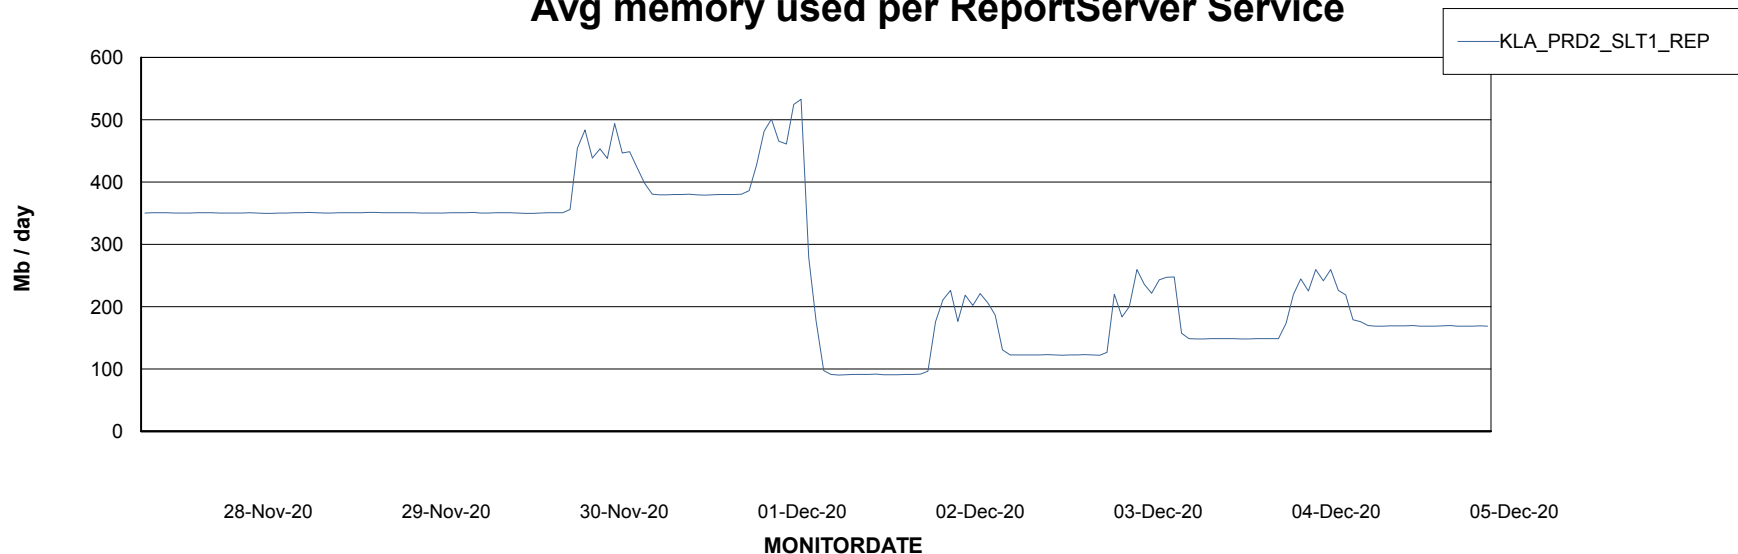

ABSSolute Application ReportServer Services

Avg memory used per ReportServer Service