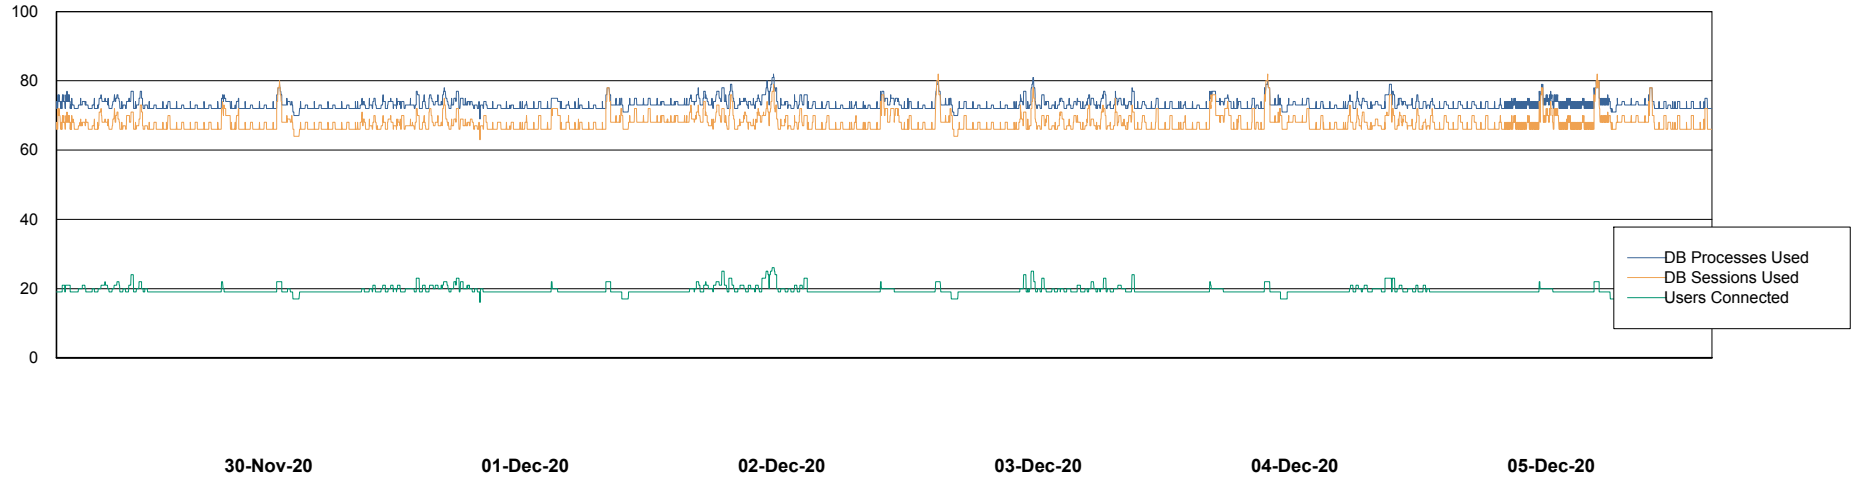

Database Performance KLADB_Production

DB Processes Max 500
DB Sessions Max 772