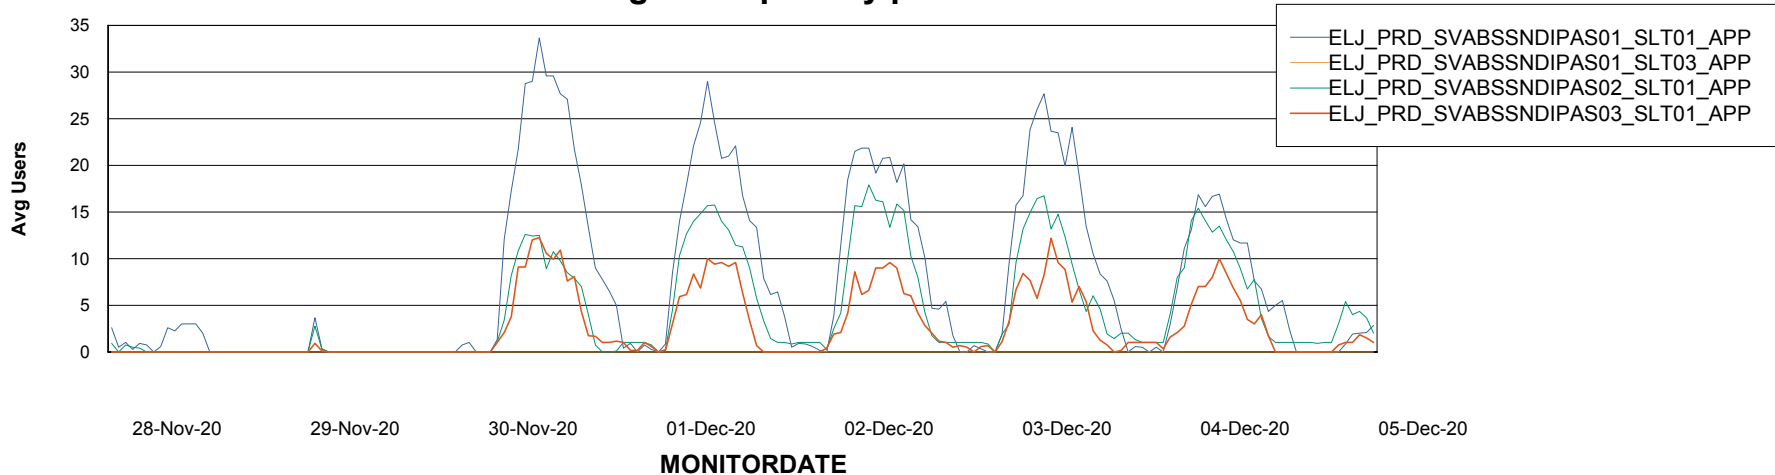

Avg users per day per ABS server