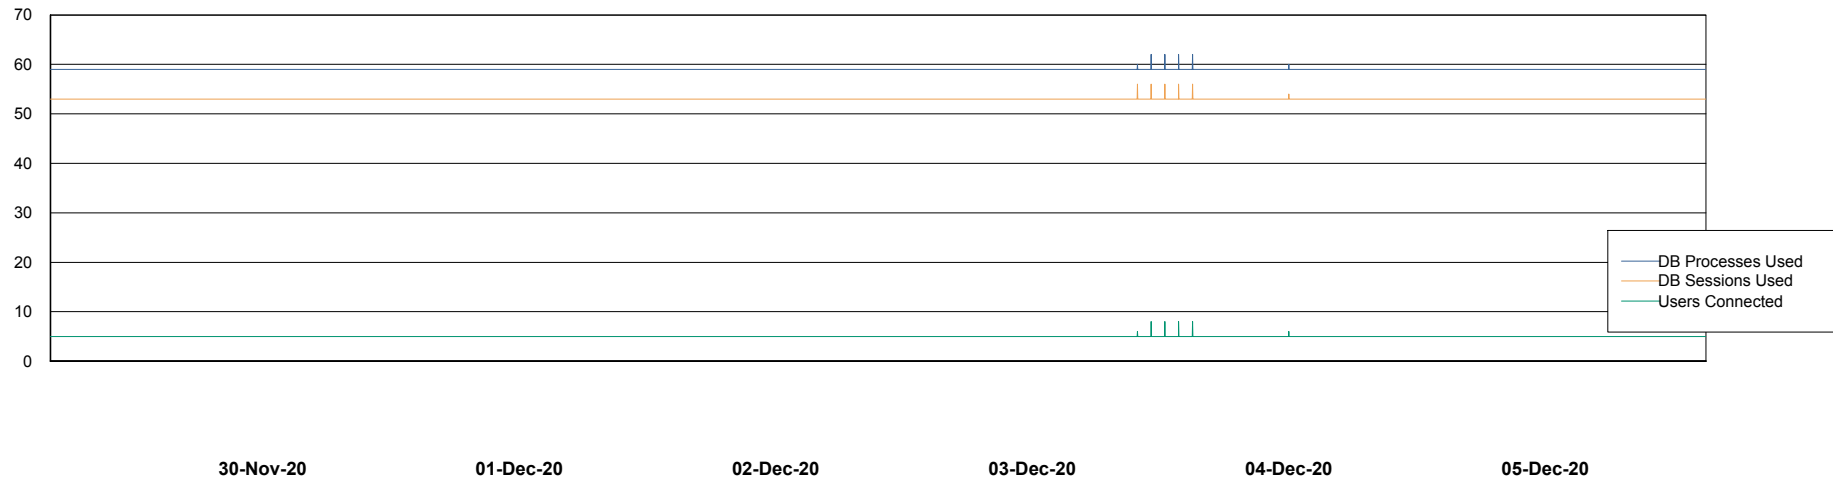

Database Performance ELJDB_Standby

DB Processes Max 600
DB Sessions Max 924