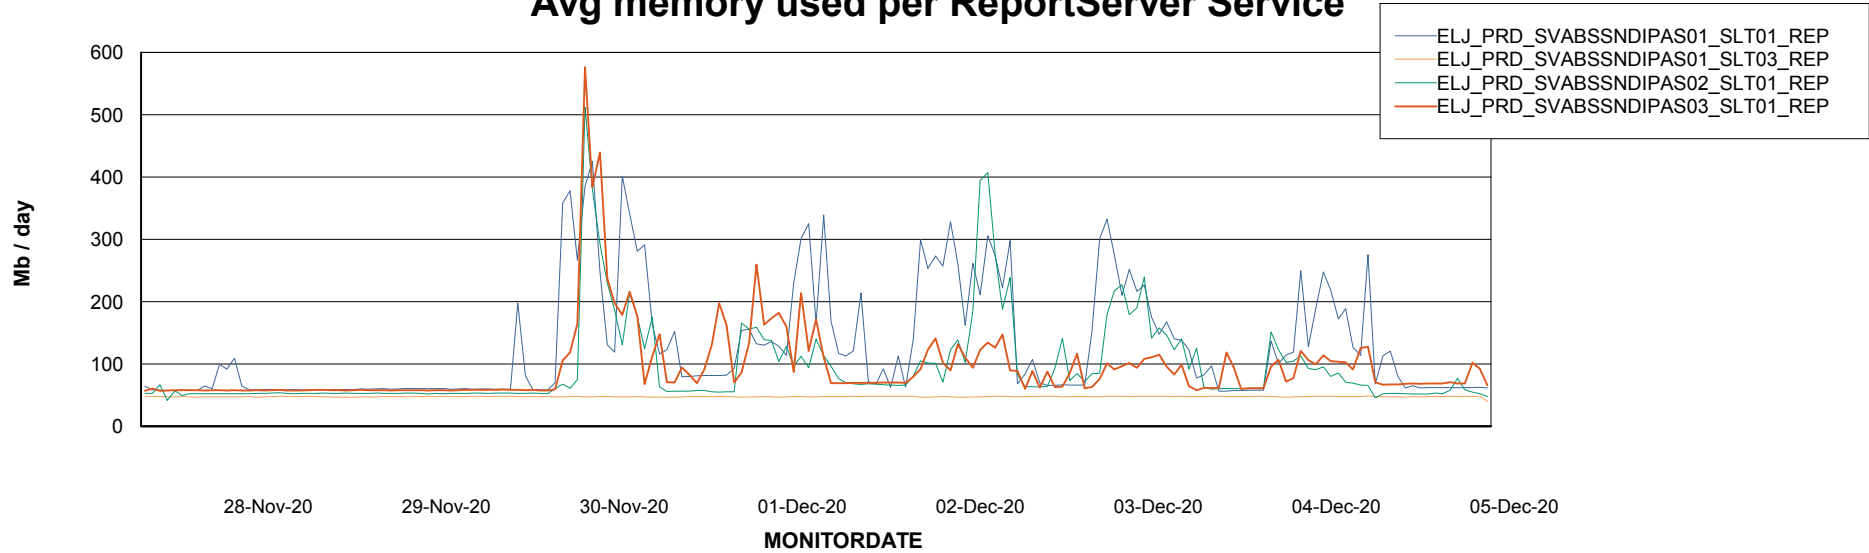

ABSSolute Application ReportServer Services

Avg memory used per ReportServer Service