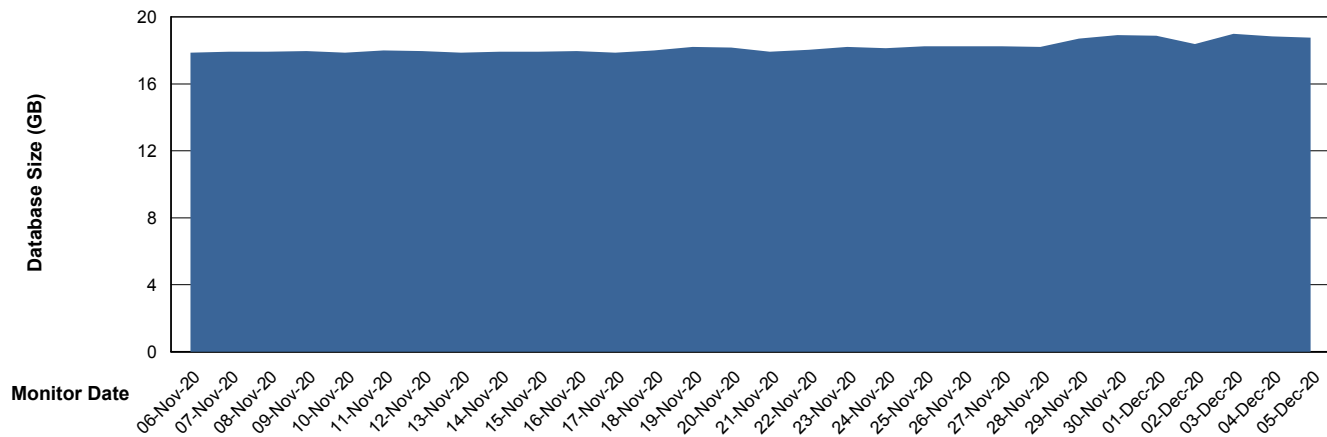

DATABASE SIZE ELJDB_PRD_BI

Database growth over last month