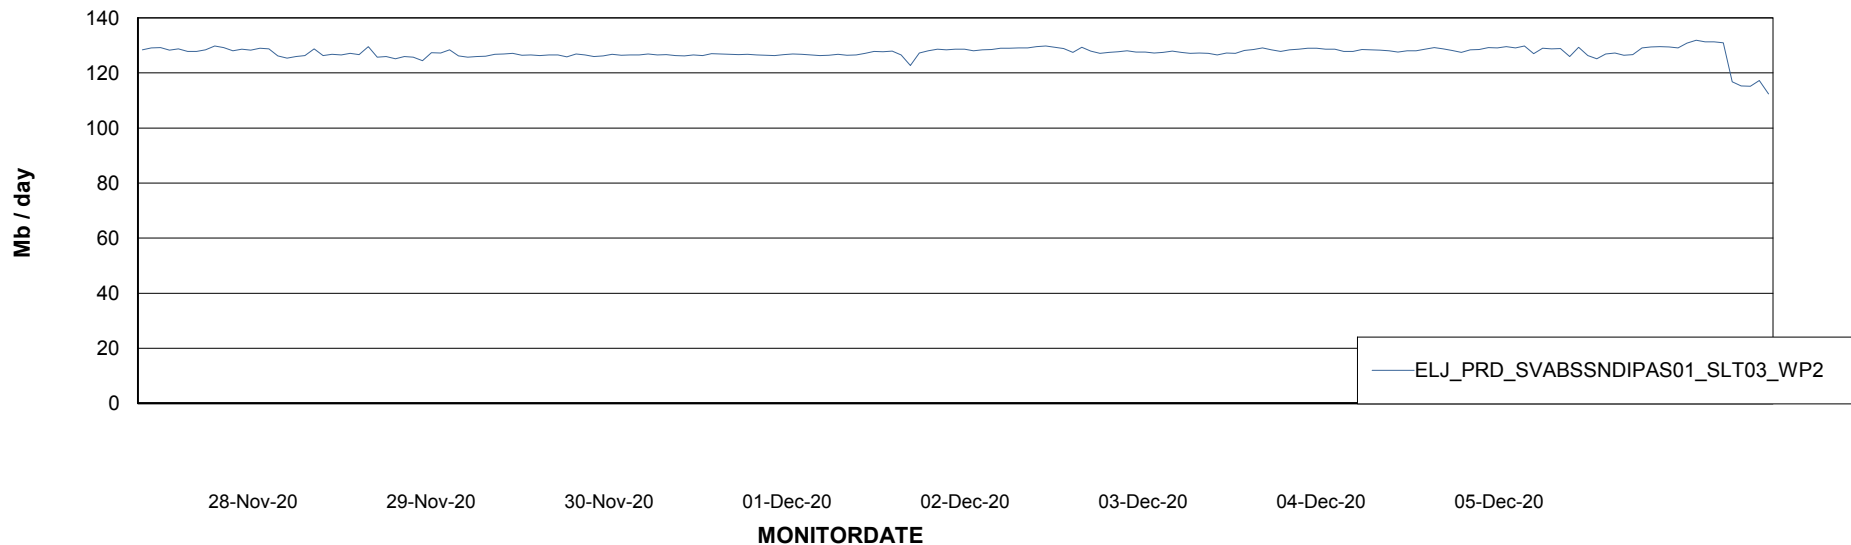

ABSSolute Web Component Services

Avg memory used per ABS Web component