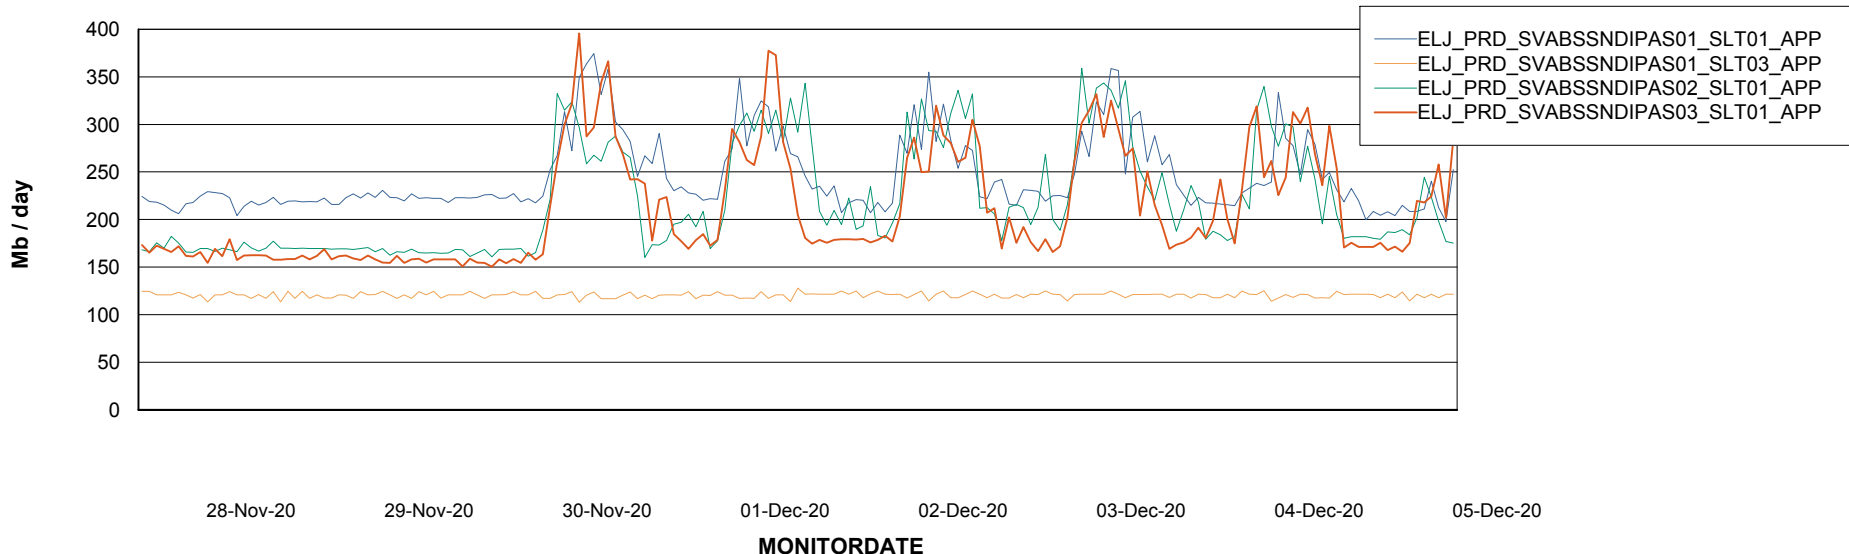

ABSSolute Application Server Services

Avg memory used per ABS Server Service