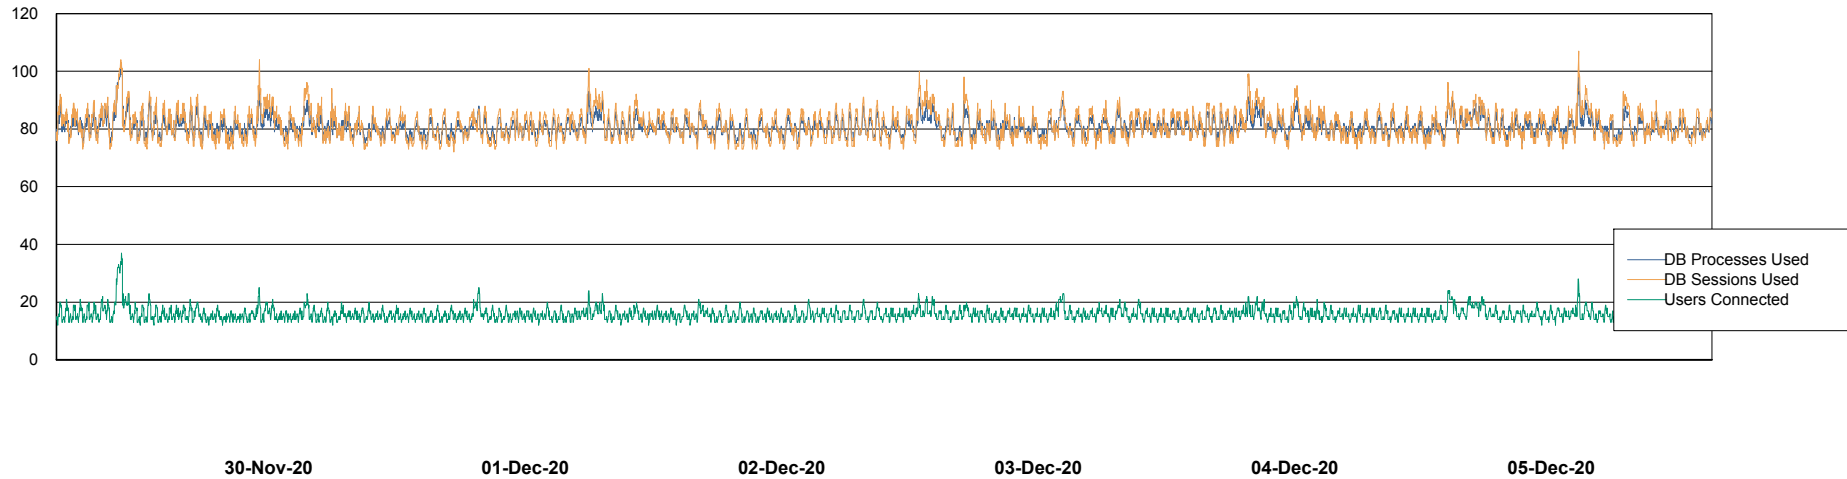

Database Performance ELJDB_PRD_BI

DB Processes Max 1,000
DB Sessions Max 1,524