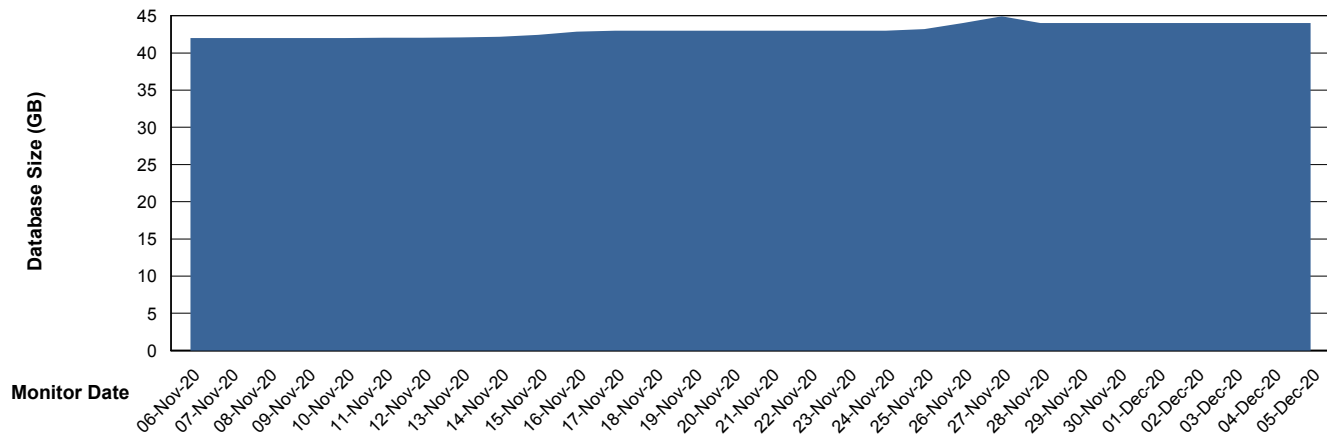

# Weekly SLA Customer Report

Customer ELJ Production  
Database ID 72

DATABASE SIZE ELJDB\_PRD\_BI

### Database growth over last month

DATABASE SIZE ELJDB\_Production

### Database growth over last month