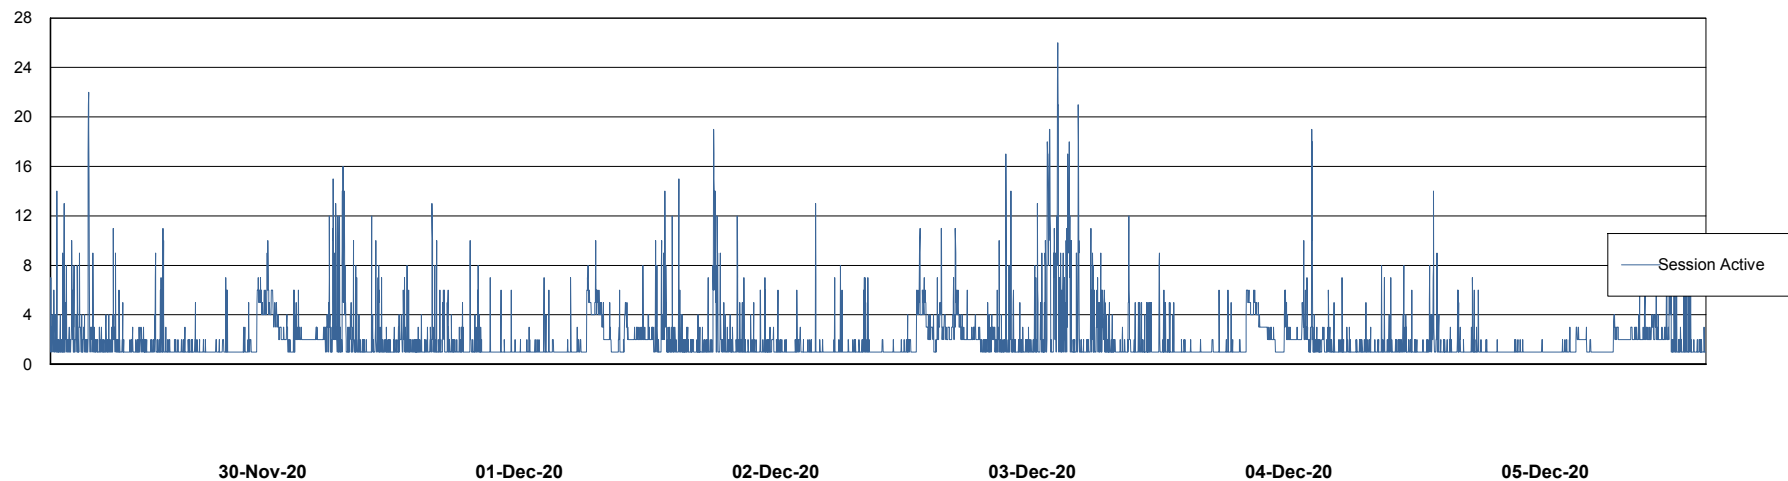

Database Performance ELJDB_Production

DB Processes Max 600
DB Sessions Max 924