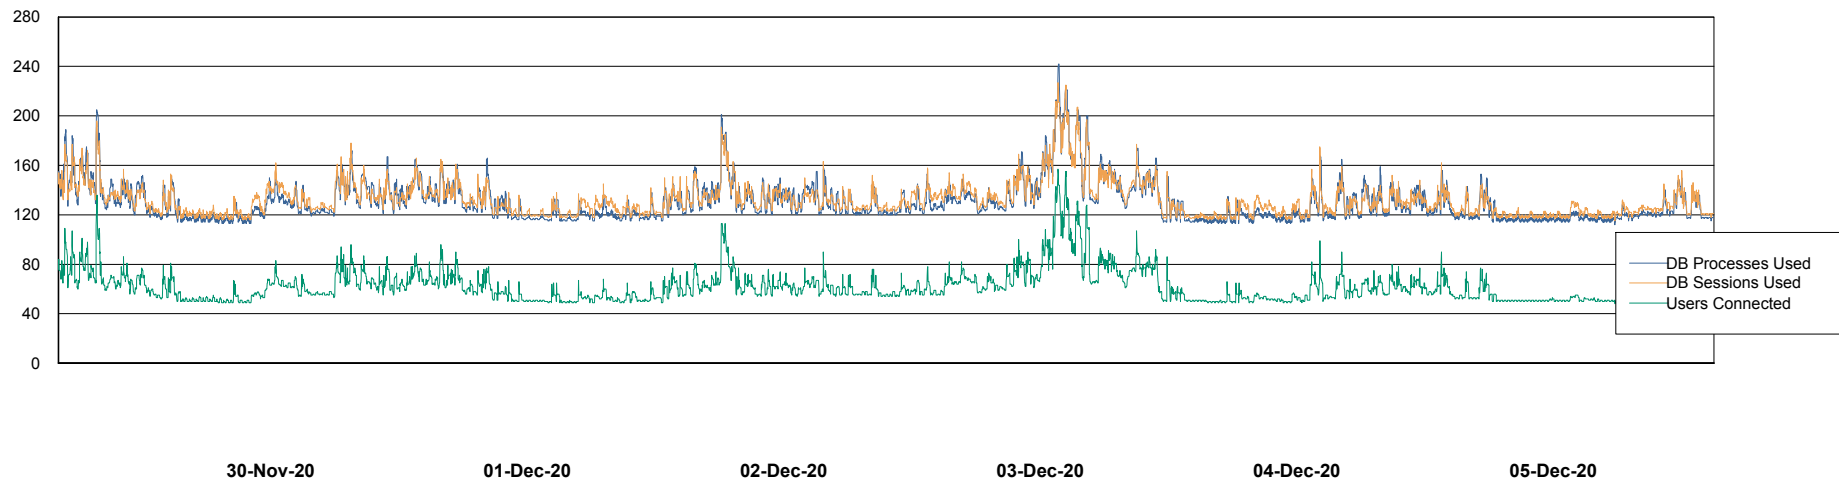

Database Performance ELJDB_Production

DB Processes Max 600
DB Sessions Max 924