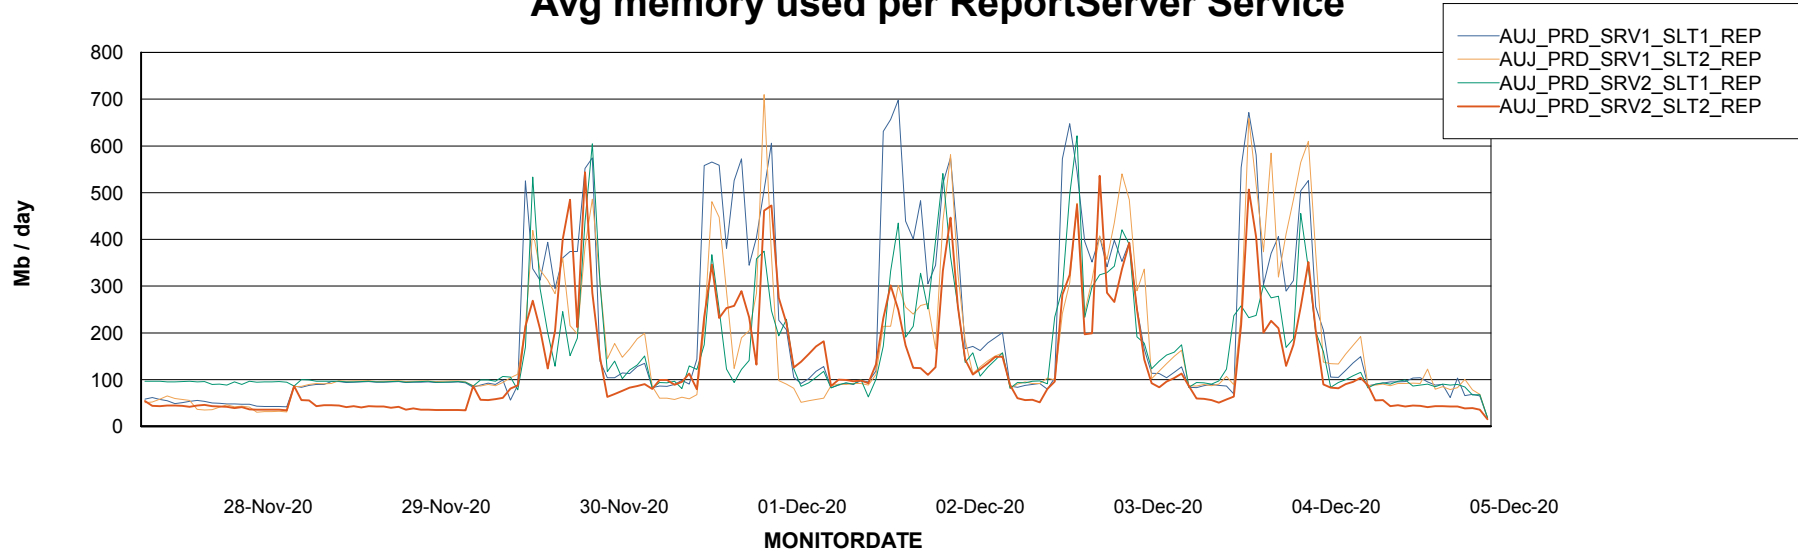

ABSolute Application ReportServer Services

Avg memory used per ReportServer Service