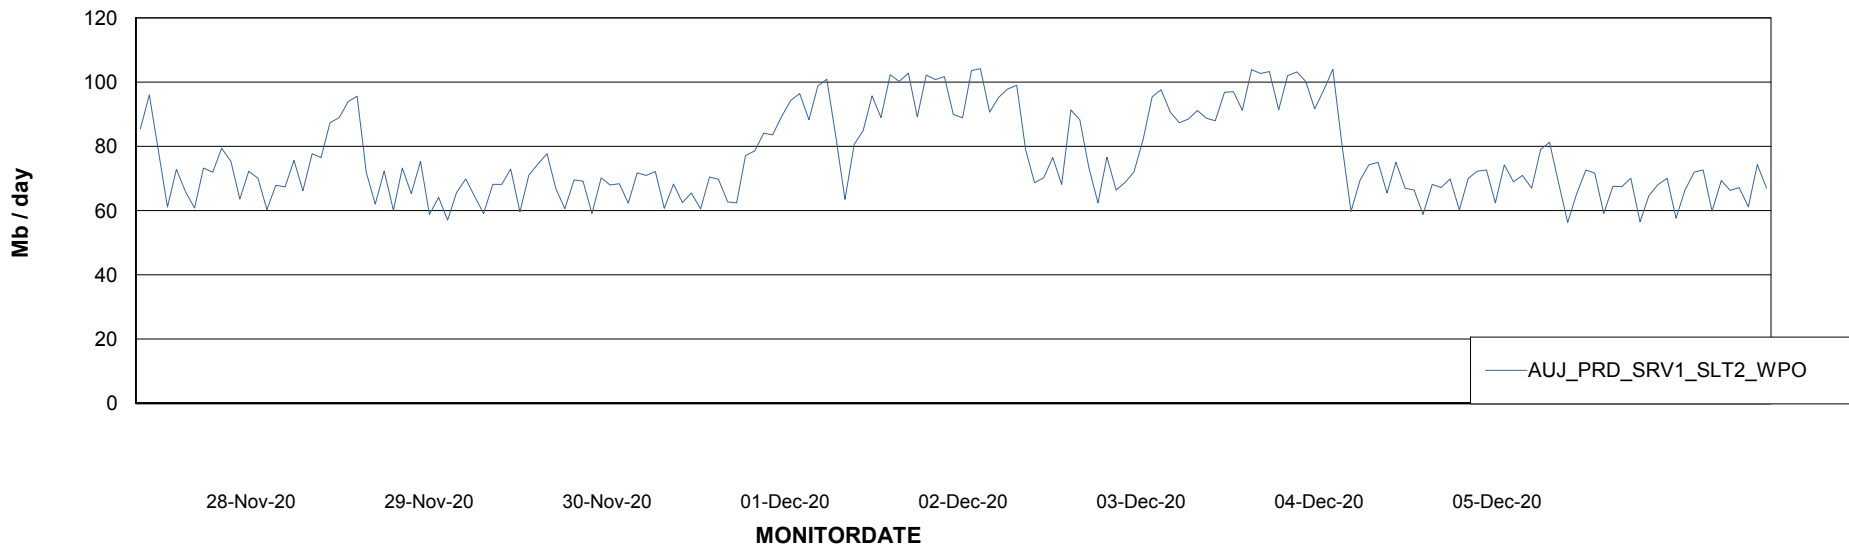

ABSolute Web Component Services

Avg memory used per ABS Web component