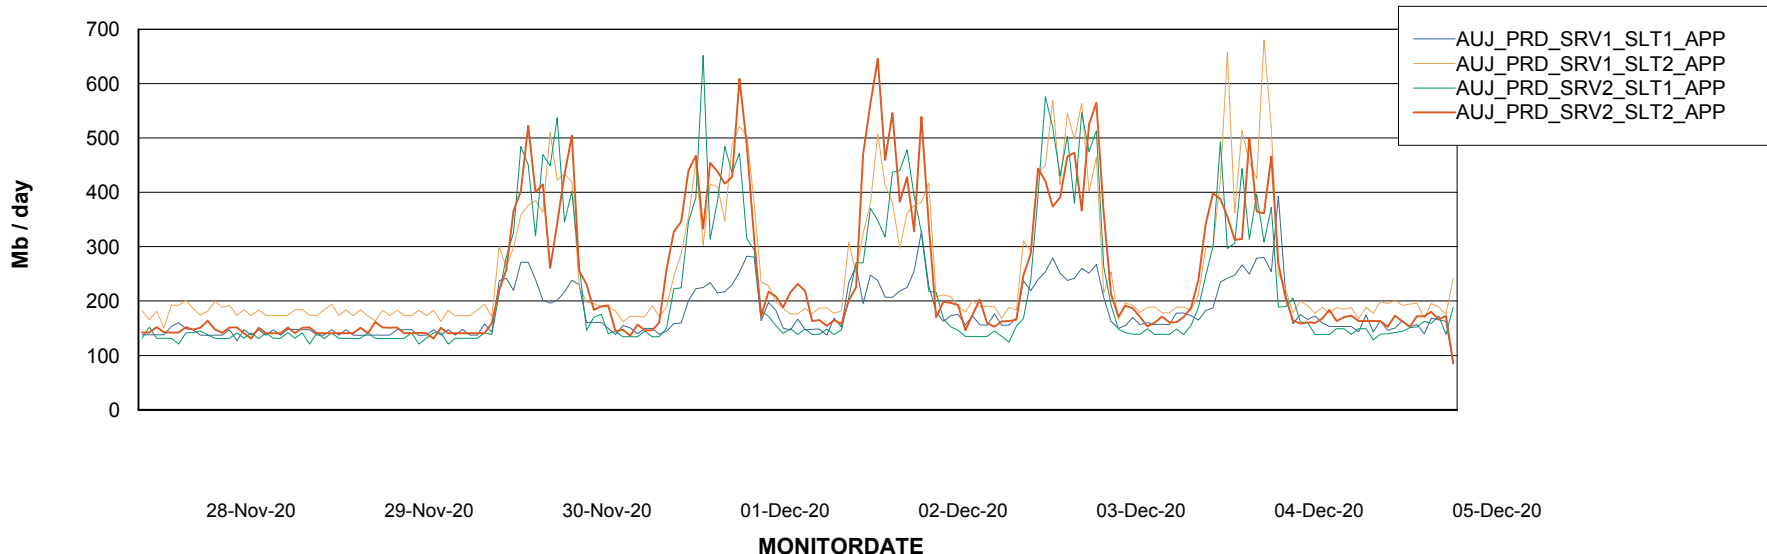

ABSSolute Application Server Services

Avg memory used per ABS Server Service