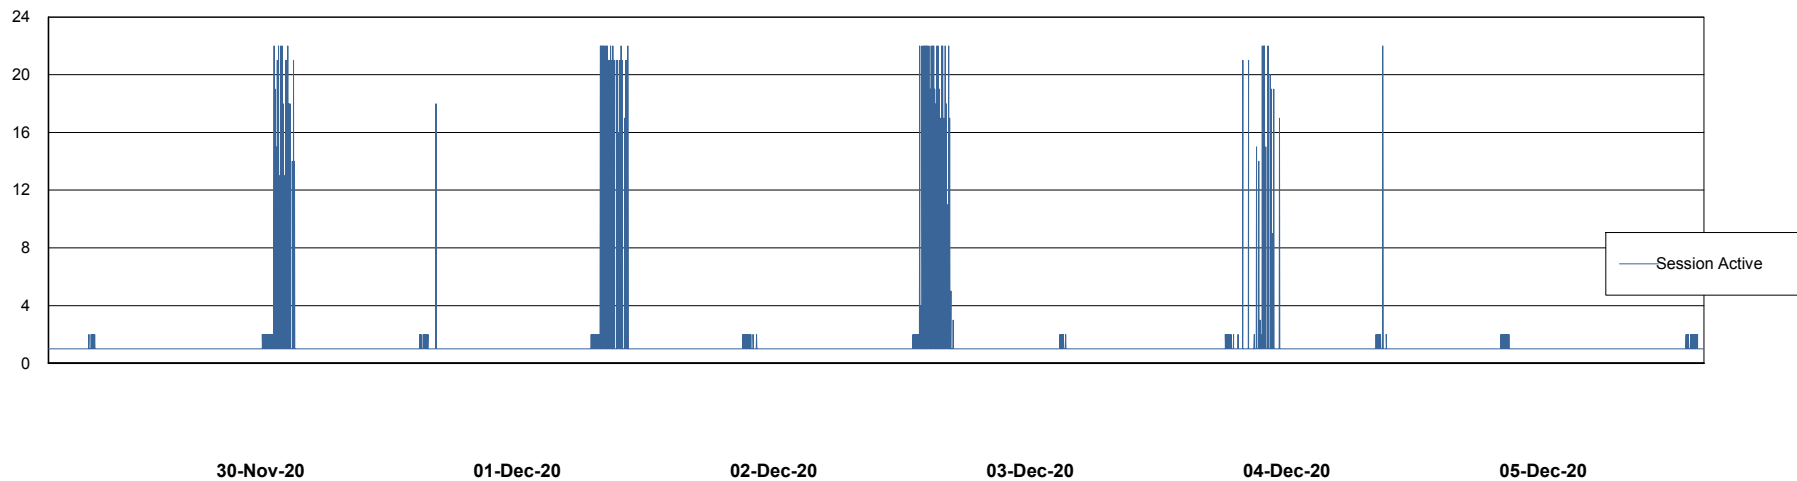

Database Performance AUJ_DB6_Standby2