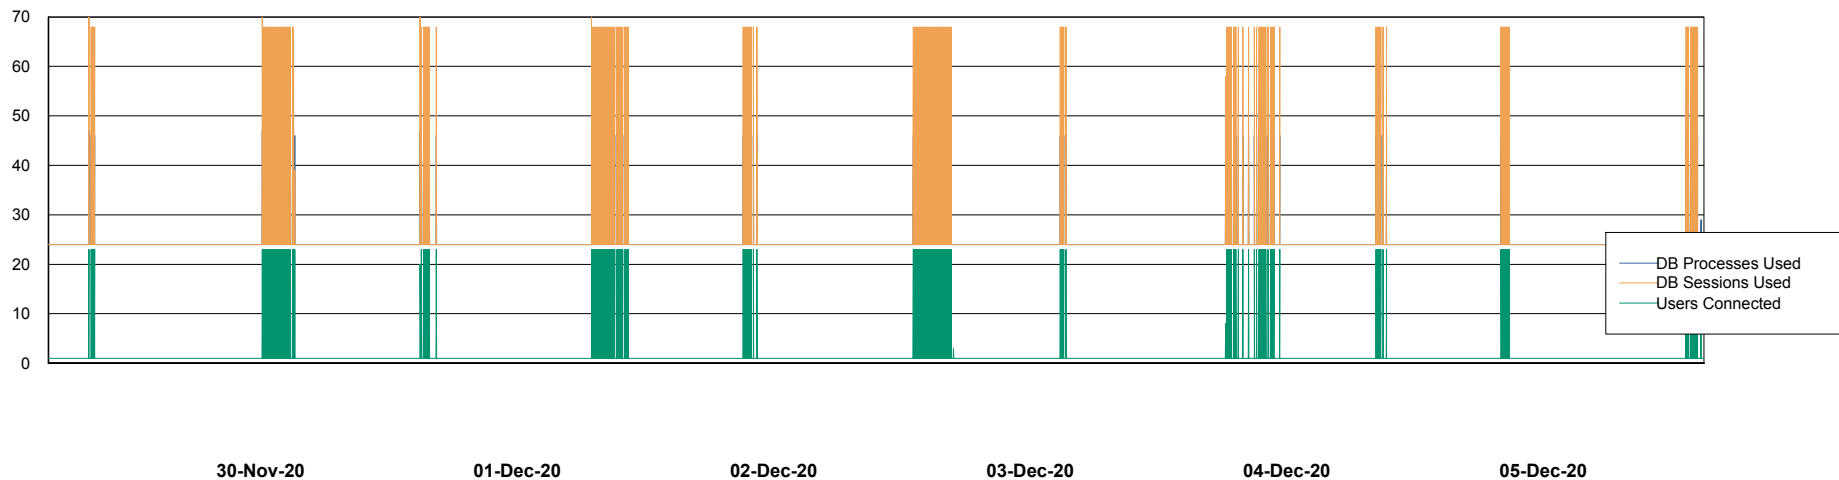

Database Performance AUJ_DB6_Standby2