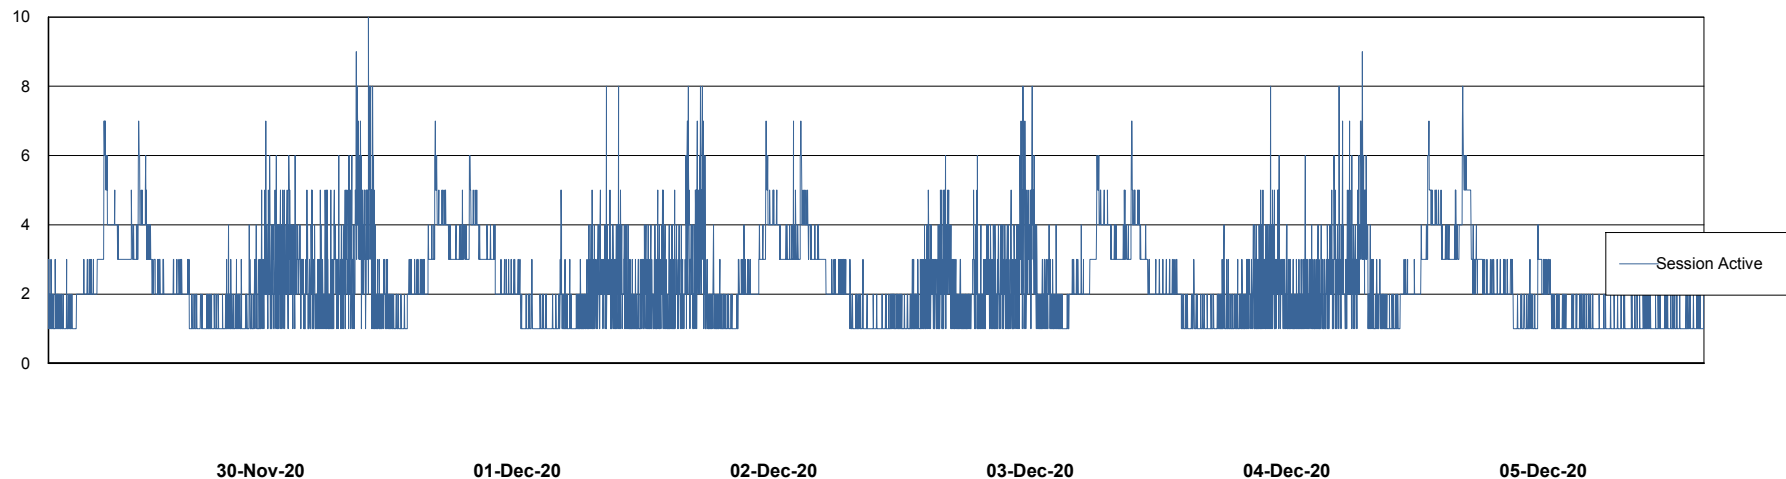

Database Performance AUJ_DB4_Primary