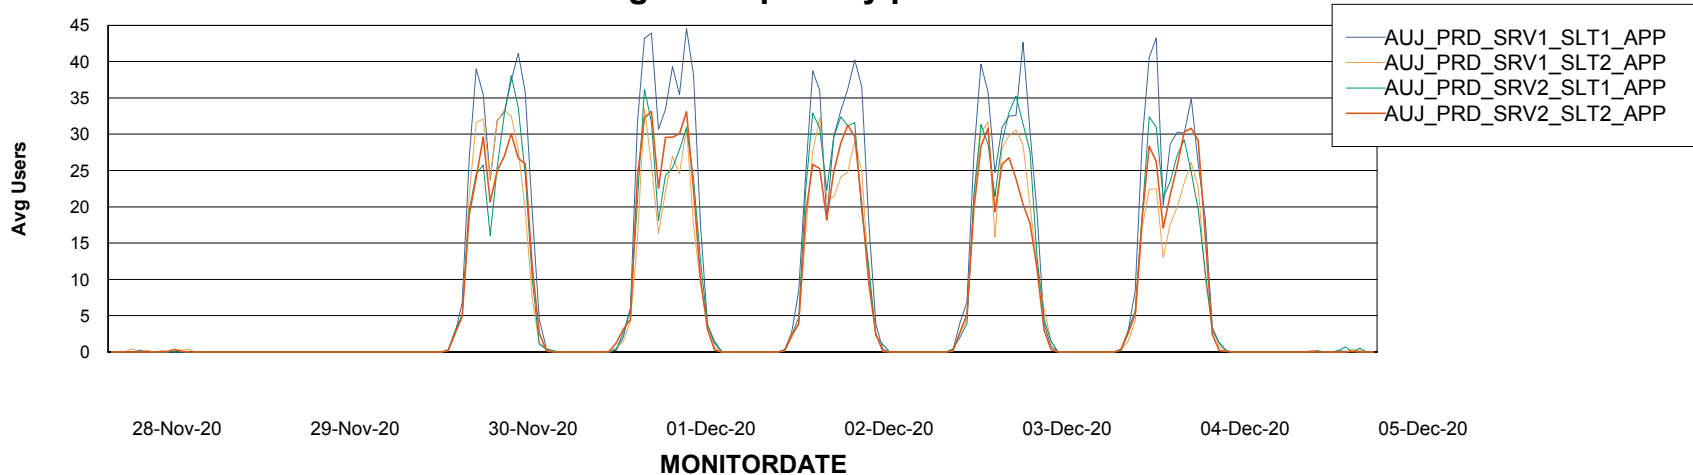

Avg users per day per ABS server