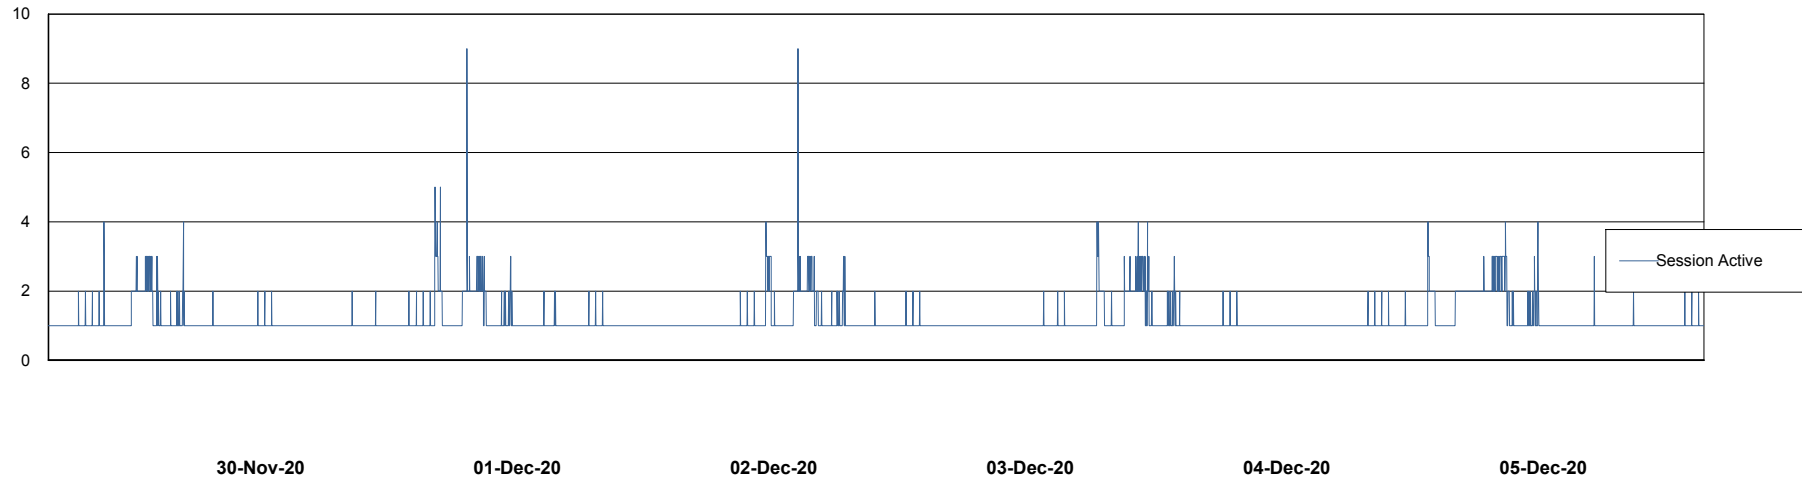

Database Performance AUJDB_BI