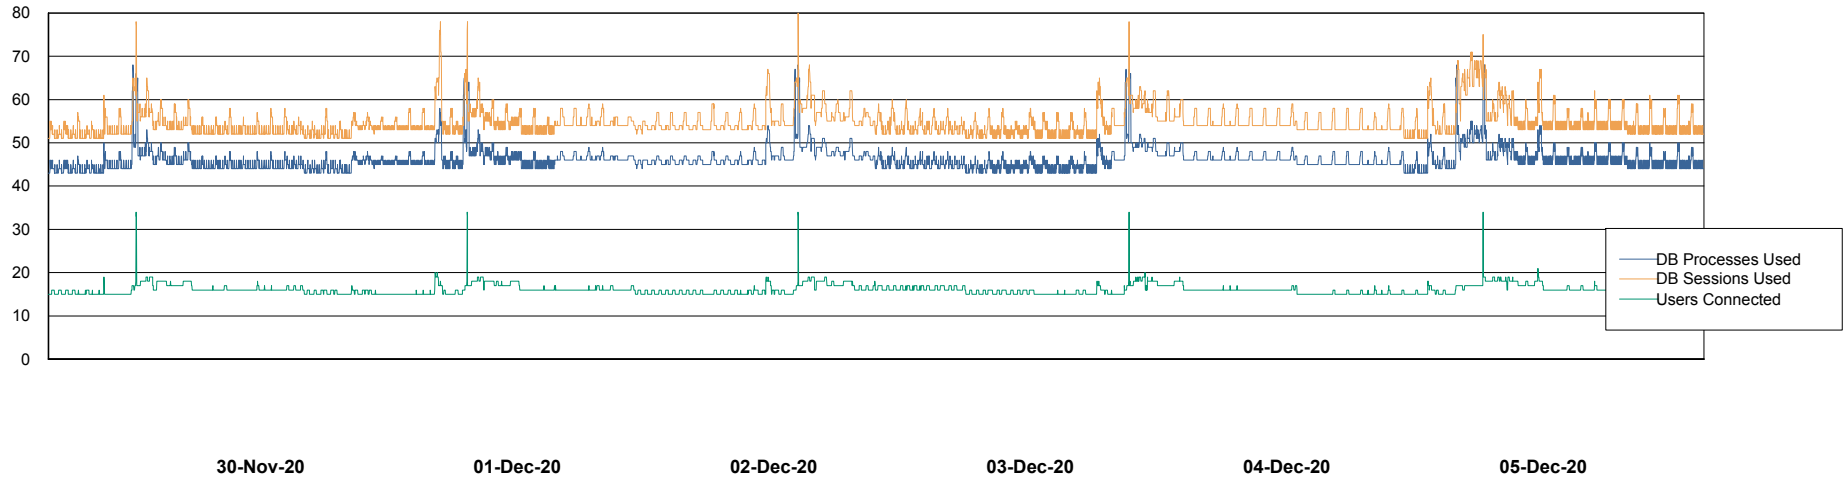

Database Performance AUJDB_BI