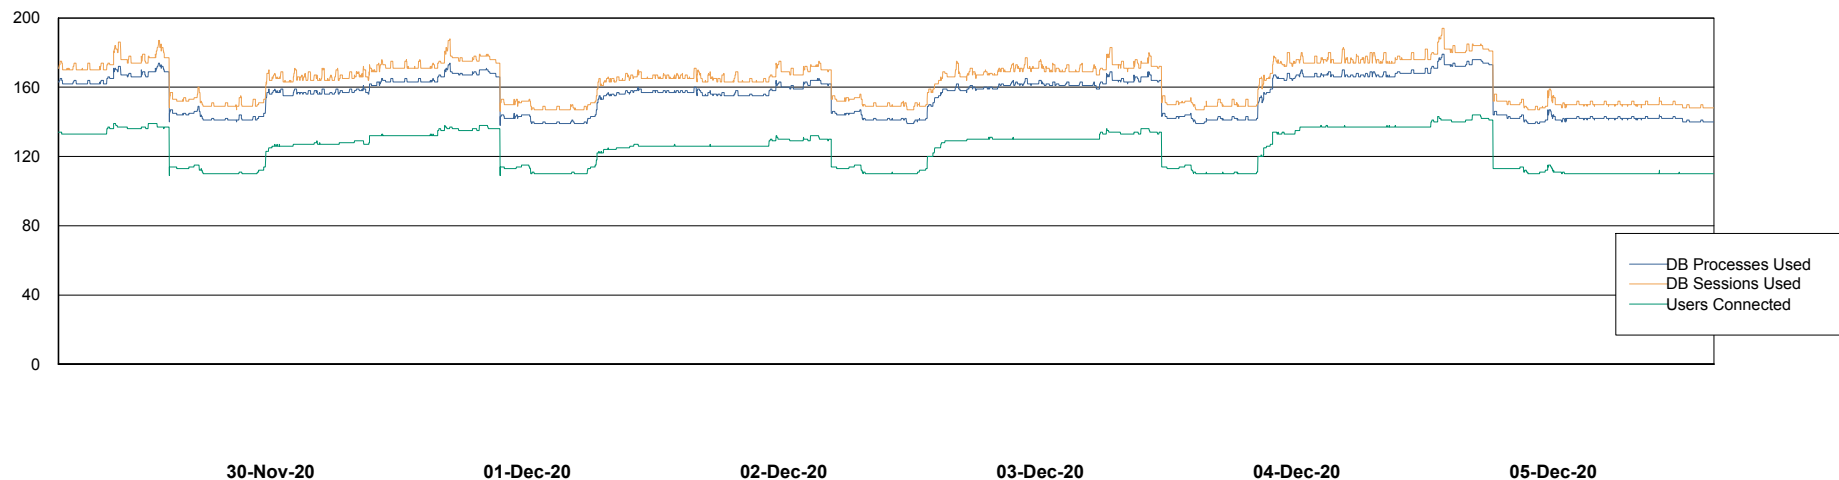

Database Performance AUJ_DB4_Primary