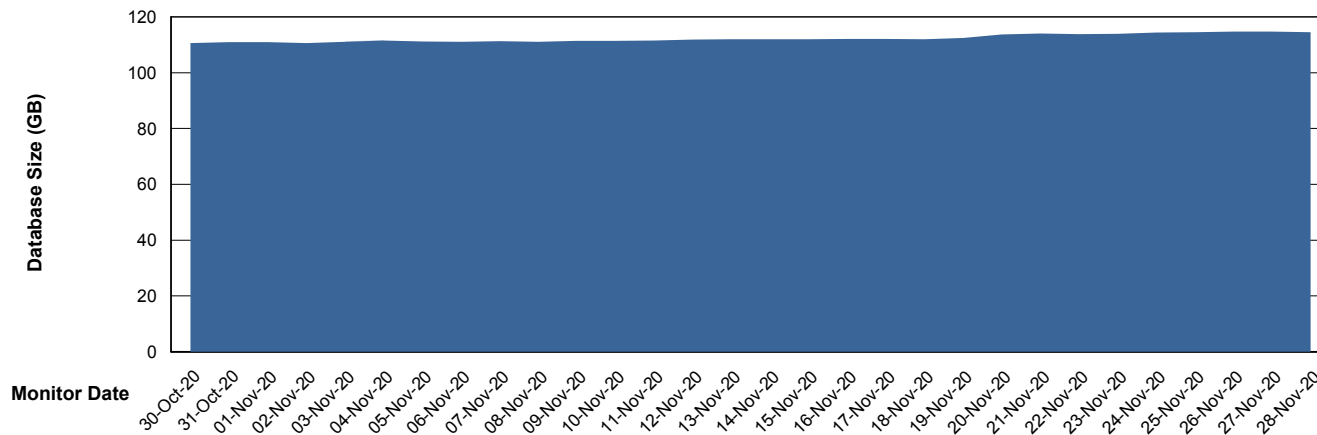

Weekly SLA Customer Report

Customer VOS_Production
Database ID 68

Database Performance VOSDB_Standby

DB Processes Max 300
DB Sessions Max 472

Weekly SLA Customer Report

Customer VOS_Production
Database ID 68

DATABASE SIZE VOSBIDB_Production

Database growth over last month

DATABASE SIZE VOSDB_Production

Database growth over last month

Weekly SLA Customer Report

Customer VOS_Production
Database ID 68

Database Tablespace VOSBIDB_Production