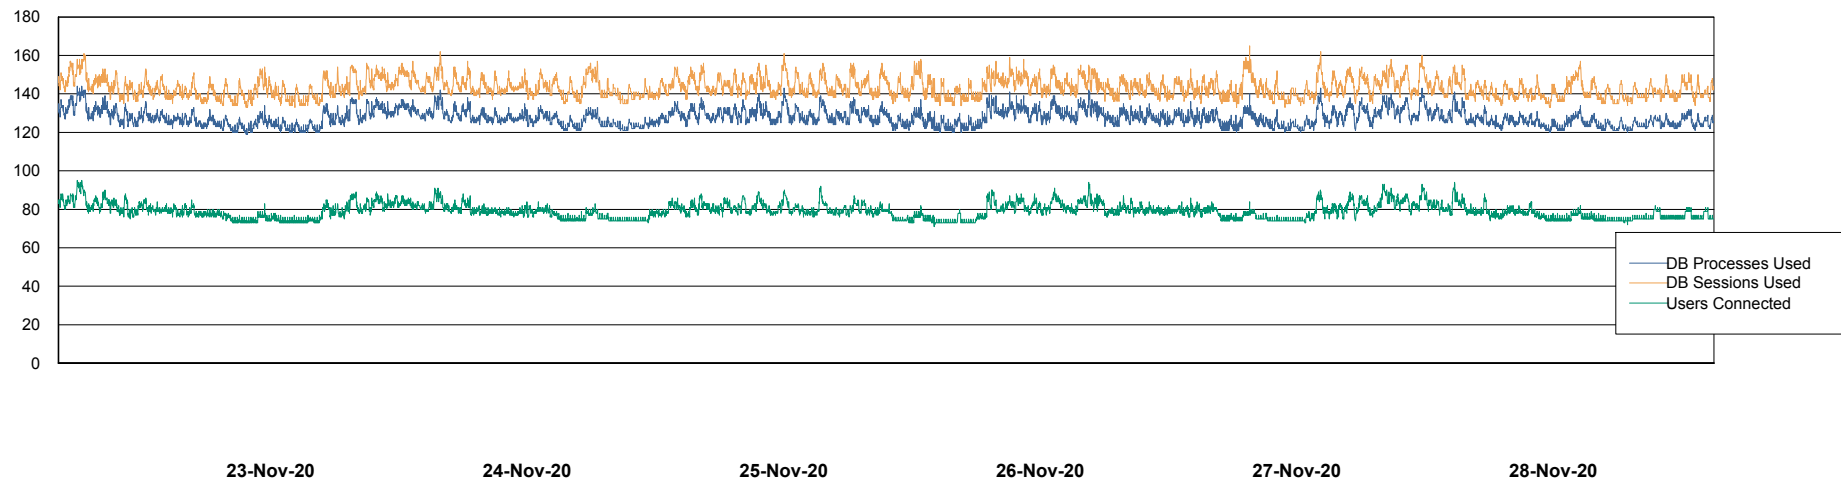

23-Nov-20 24-Nov-20 25-Nov-20 26-Nov-20 27-Nov-20 28-Nov-20

Weekly SLA Customer Report

Customer VOS_Production
Database ID 68

Database Performance VOSDB_Production

DB Processes Max 500
DB Sessions Max 772