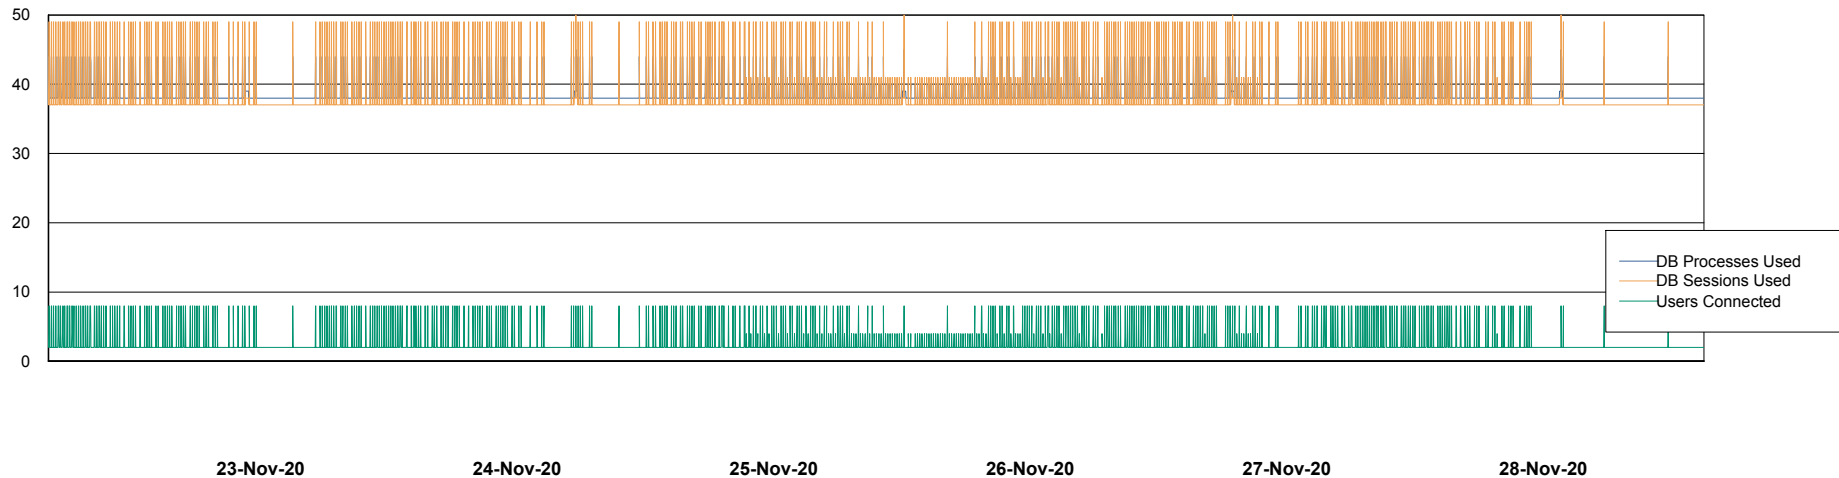

23-Nov-20 24-Nov-20 25-Nov-20 26-Nov-20 27-Nov-20 28-Nov-20

Weekly SLA Customer Report

Customer VOS_Production
Database ID 68

Database Performance VOSDB_Production

DB Processes Max 500
DB Sessions Max 772

Weekly SLA Customer Report

Customer VOS_Production
Database ID 68

Database Performance VOSDB_Standby

DB Processes Max 300
DB Sessions Max 472

Weekly SLA Customer Report

Customer VOS_Production
Database ID 68