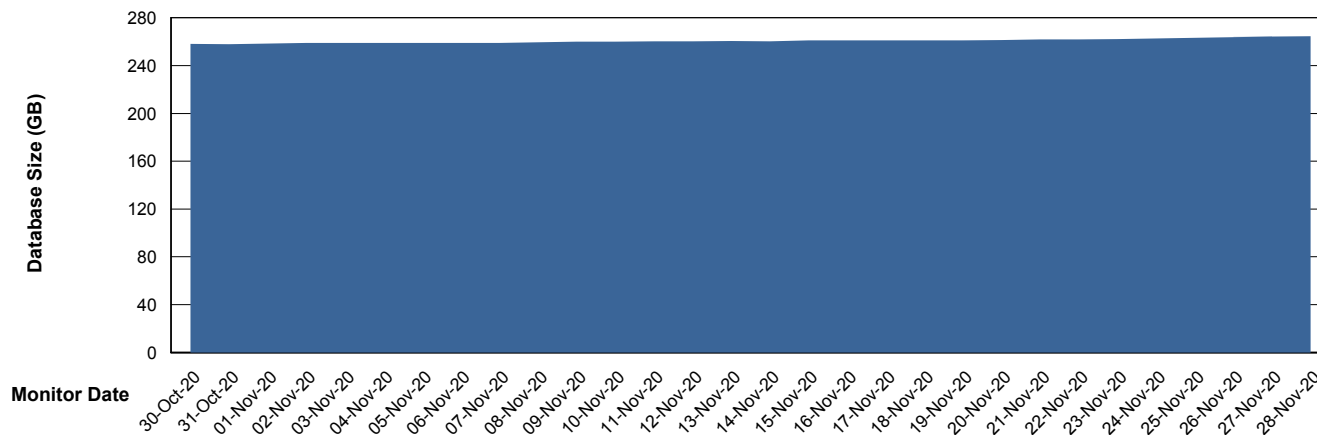

Weekly SLA Customer Report

Customer VOS_Production
Database ID 68

Database Performance VOSDB_Standby

DB Processes Max 300
DB Sessions Max 472

Weekly SLA Customer Report

Customer VOS_Production
Database ID 68

DATABASE SIZE VOSBIDB_Production

Database growth over last month

DATABASE SIZE VOSDB_Production

Database growth over last month

Weekly SLA Customer Report

Customer VOS_Production
Database ID 68

Database Tablespace VOSBIDB_Production