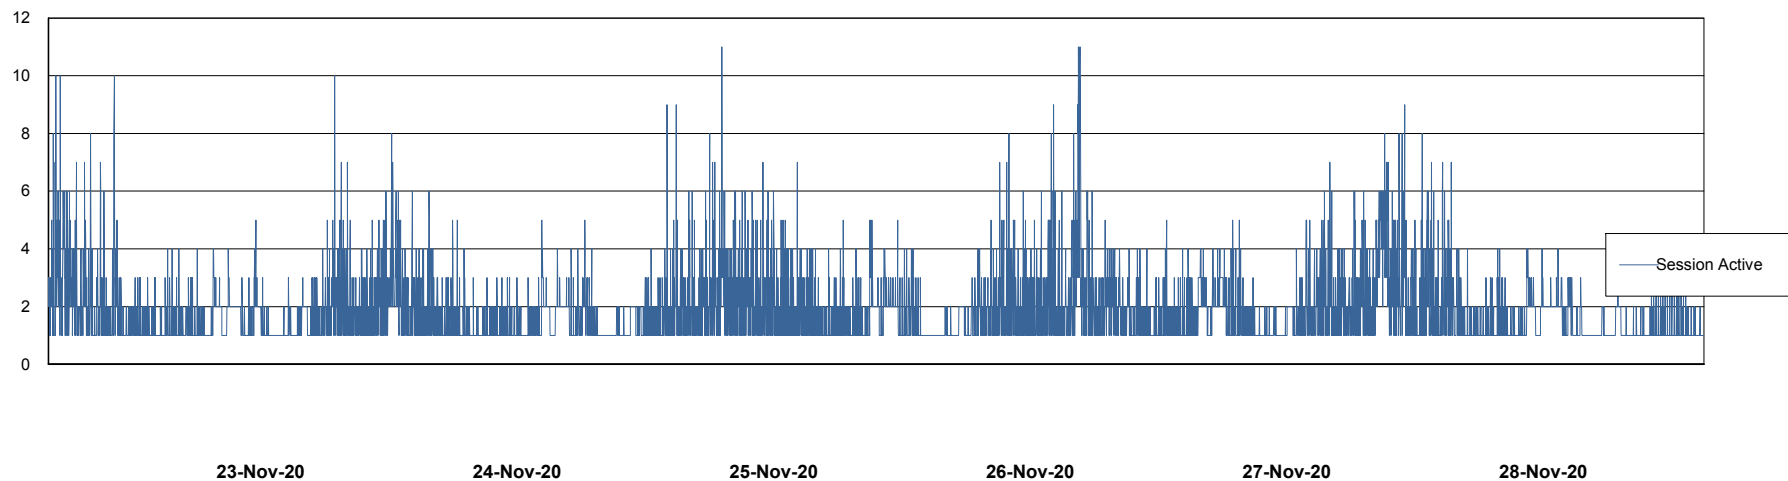

23-Nov-20 24-Nov-20 25-Nov-20 26-Nov-20 27-Nov-20 28-Nov-20

Weekly SLA Customer Report

Customer VOS_Production
Database ID 68

Database Performance VOSDB_Production

DB Processes Max 500
DB Sessions Max 772

Weekly SLA Customer Report

Customer VOS_Production
Database ID 68

Database Performance VOSDB_Standby

DB Processes Max 300
DB Sessions Max 472

Weekly SLA Customer Report

Customer VOS_Production
Database ID 68