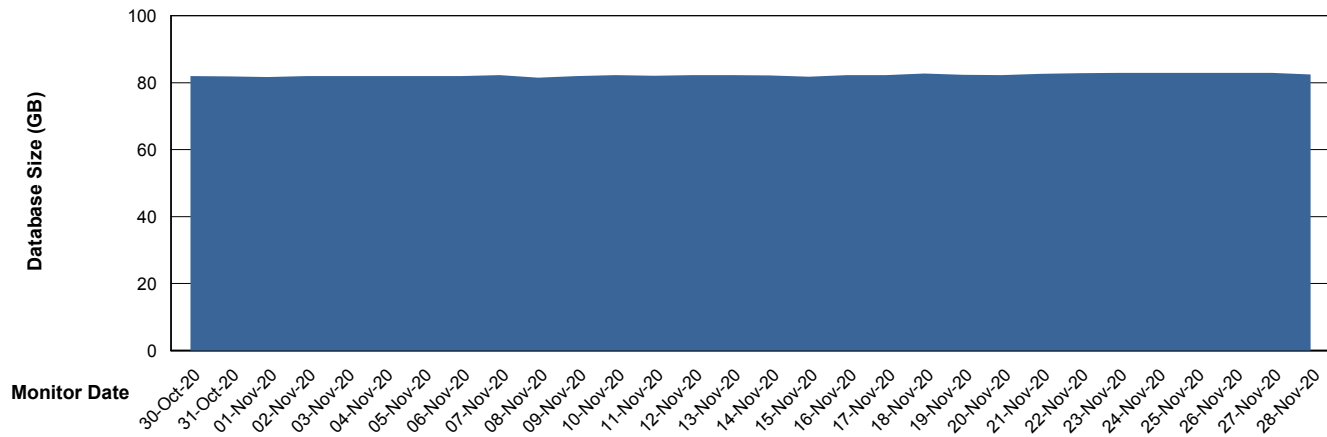

Weekly SLA Customer Report

Customer VEN_Production
Database ID 35

DATABASE SIZE ABSVEN06 Primary DB 2019

Database growth over last month

DATABASE SIZE VENDB_BI

Database growth over last month

Weekly SLA Customer Report