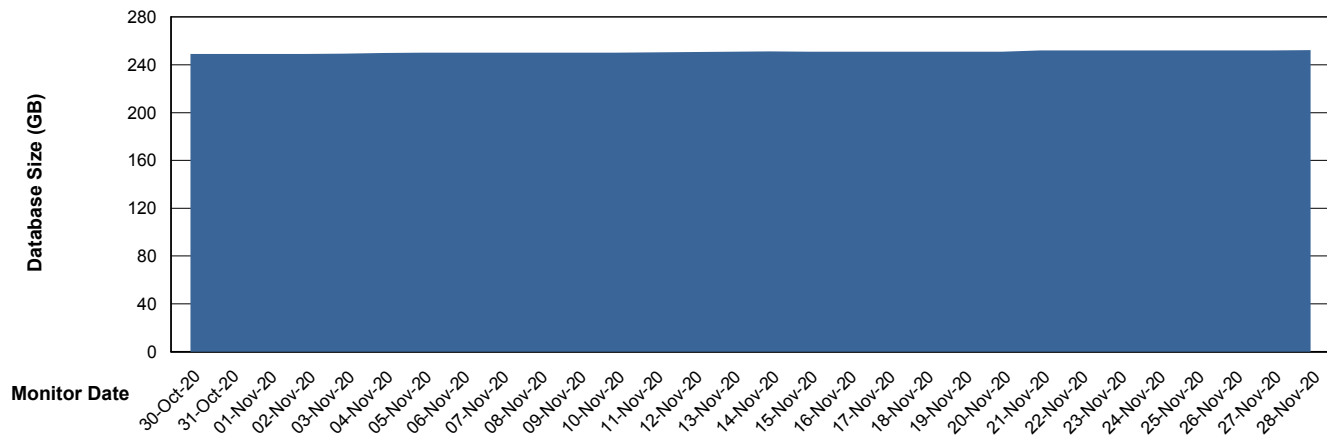

Database Performance ABSVEN07 Standby DB 2019

DB Processes Max 300
DB Sessions Max 472

Weekly SLA Customer Report

Customer VEN_Production
Database ID 35

Database Performance VENDB_BI

DB Processes Max 500
DB Sessions Max 772

Weekly SLA Customer Report

Customer VEN_Production
Database ID 35

DATABASE SIZE ABSVEN06 Primary DB 2019

Database growth over last month

DATABASE SIZE VENDB_BI

Database growth over last month

Weekly SLA Customer Report