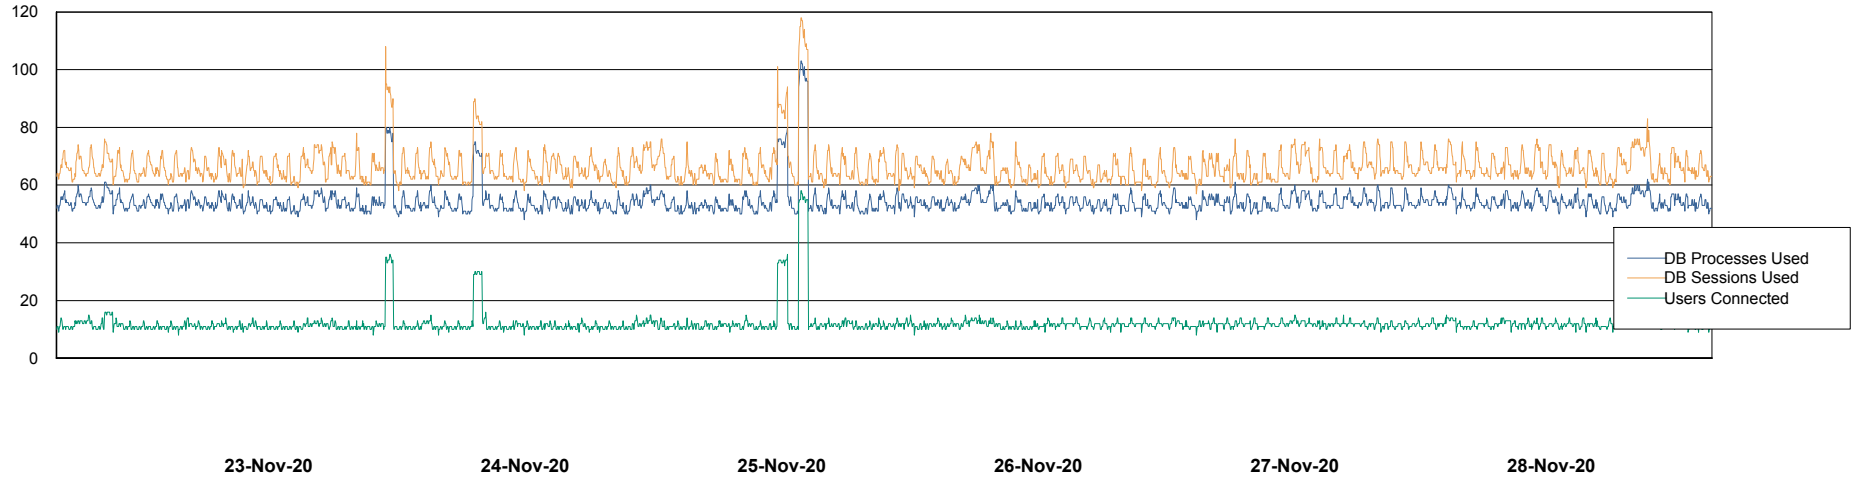

Database Performance ABSVEN07 Standby DB 2019

DB Processes Max 300
DB Sessions Max 472

Weekly SLA Customer Report

Customer VEN_Production
Database ID 35

Database Performance VENDB_BI

DB Processes Max 500
DB Sessions Max 772