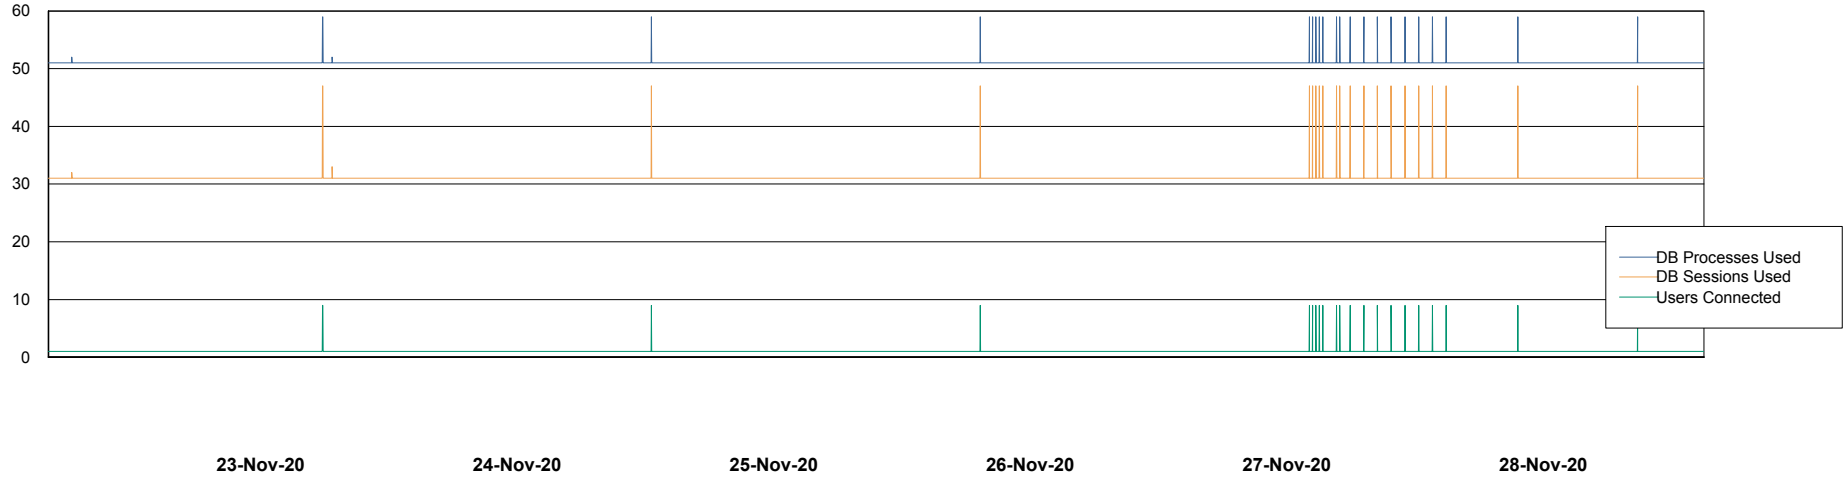

Database Performance STKDB_ABS1SB Standby Database

DB Processes Max 500
DB Sessions Max 774