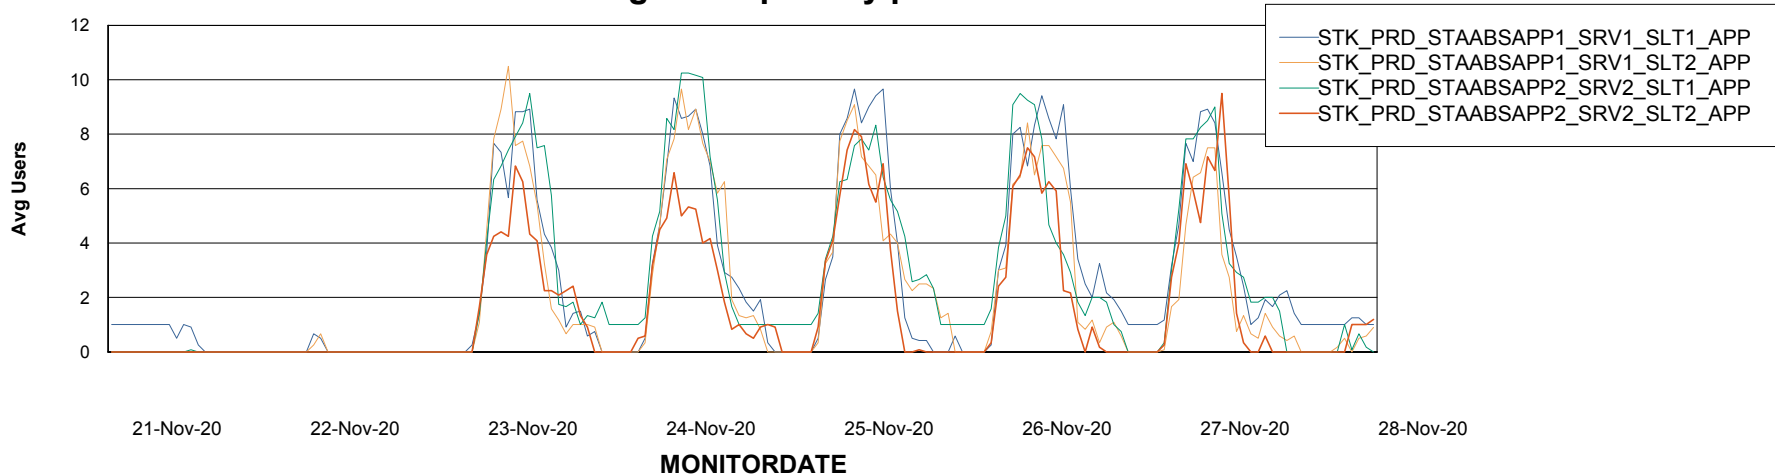

Avg users per day per ABS server