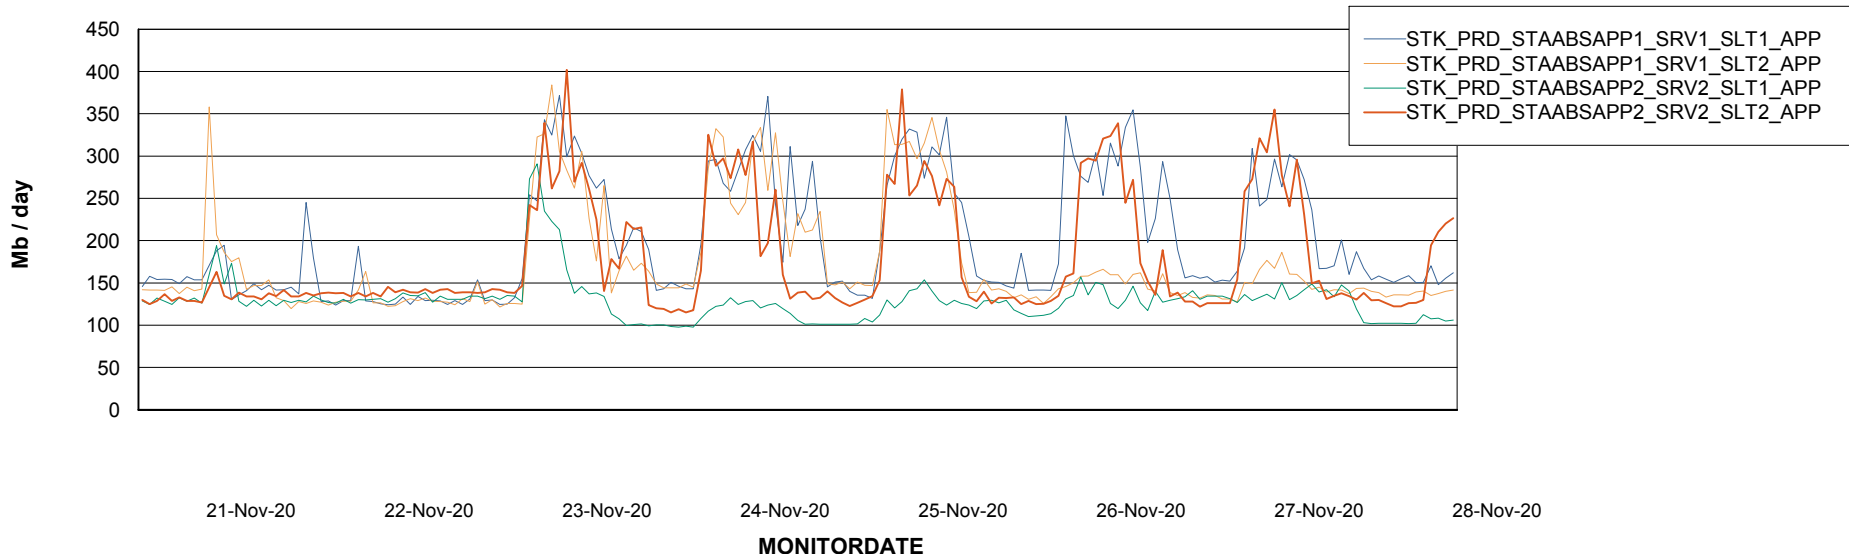

ABSolute Application Server Services

Avg memory used per ABS Server Service