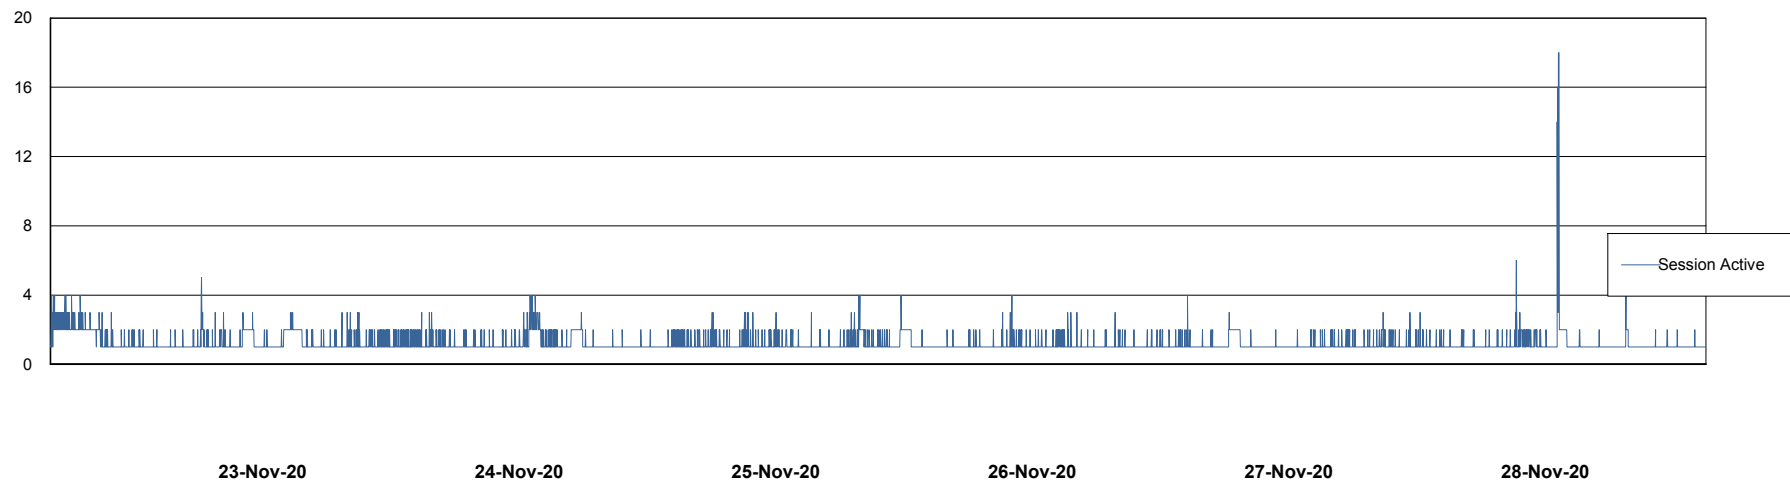

Weekly SLA Customer Report

Customer STK_Production
 Database ID 82

Harddisk Usage STK_STAABSDB2 Standby DB Server

	Free disk space on c: (%)	Total disk space on c: (Gb)	Free disk space on d: (%)	Total disk space on d: (Gb)	Free disk space on e: (%)	Total disk space on e: (Gb)
28-Nov-20	72	99	44	350	25	1,000
27-Nov-20	72	99	44	350	25	1,000
26-Nov-20	72	99	44	350	25	1,000
25-Nov-20	72	99	44	350	25	1,000
24-Nov-20	72	99	44	350	25	1,000
23-Nov-20	72	99	45	350	25	1,000
22-Nov-20	72	99	45	350	25	1,000

Weekly SLA Customer Report

Customer STK_Production
Database ID 82

Database Performance STKDB_ABS1 Production Database

DB Processes Max 500
DB Sessions Max 776

Weekly SLA Customer Report

Customer STK_Production
Database ID 82