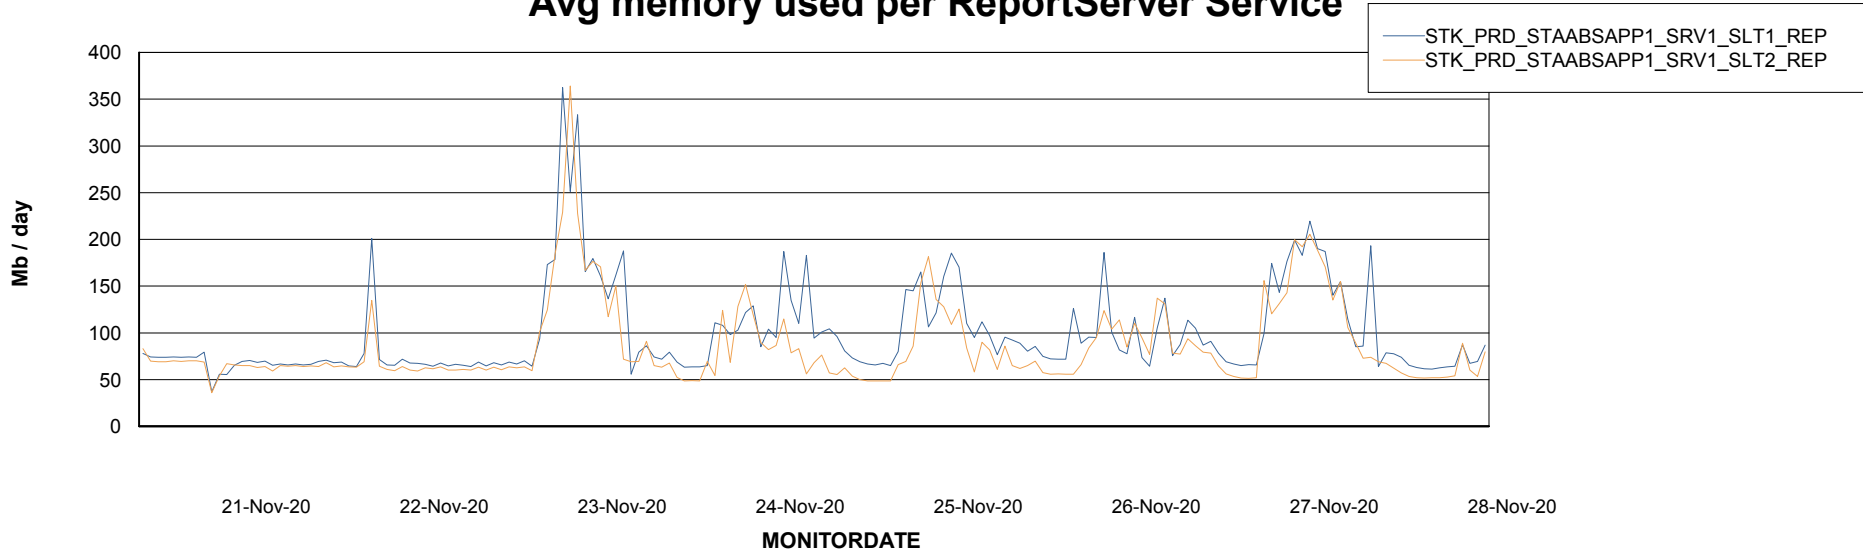

Avg memory used per ABS Server Service

Avg users per day per ABS server

Weekly SLA Customer Report

Customer STK_Production
Database ID 82

ABSSolute Application ReportServer Services

Avg memory used per ReportServer Service