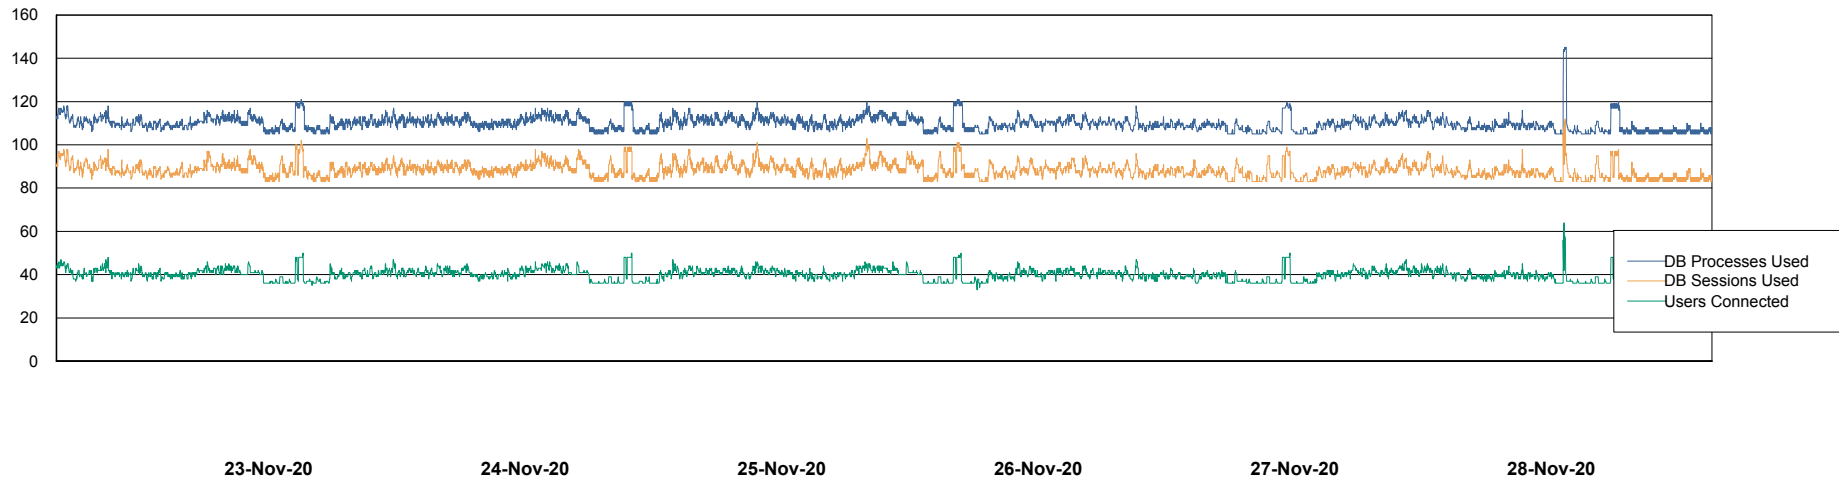

Database Performance STKDB_ABS1 Production Database

DB Processes Max 500
DB Sessions Max 776