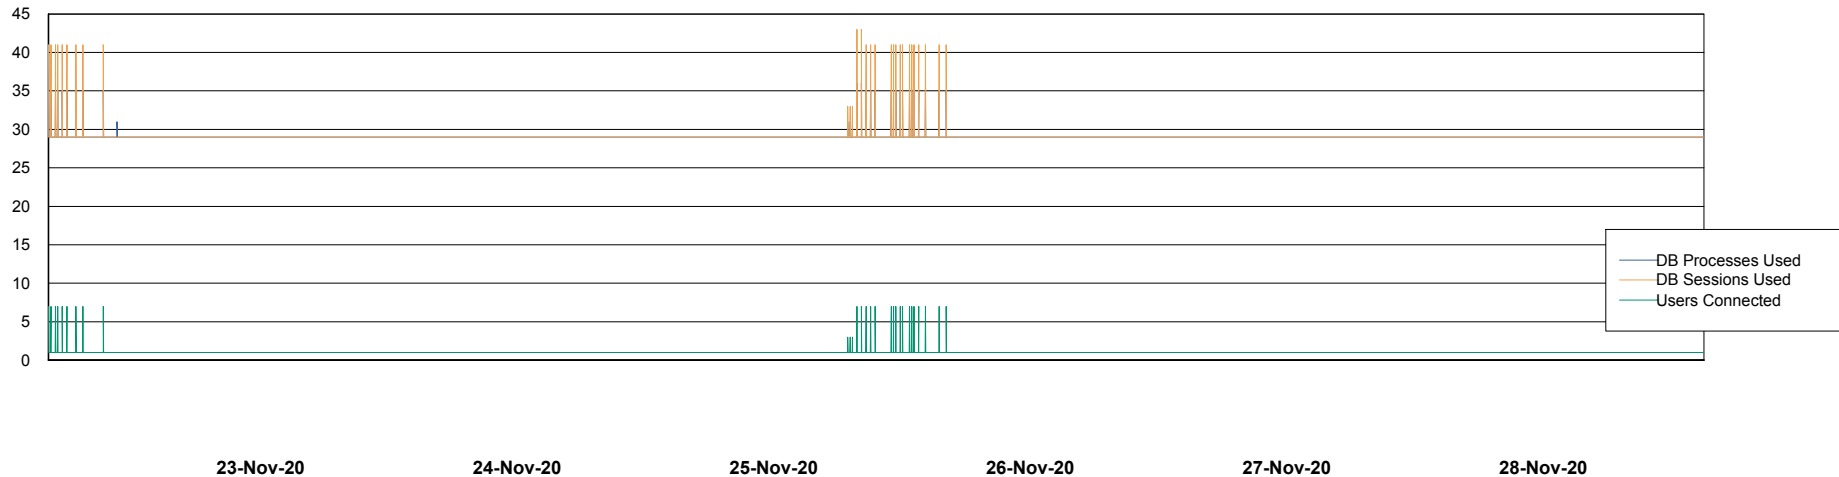

Database Performance SPODB_Standby

DB Processes Max 300
DB Sessions Max 472