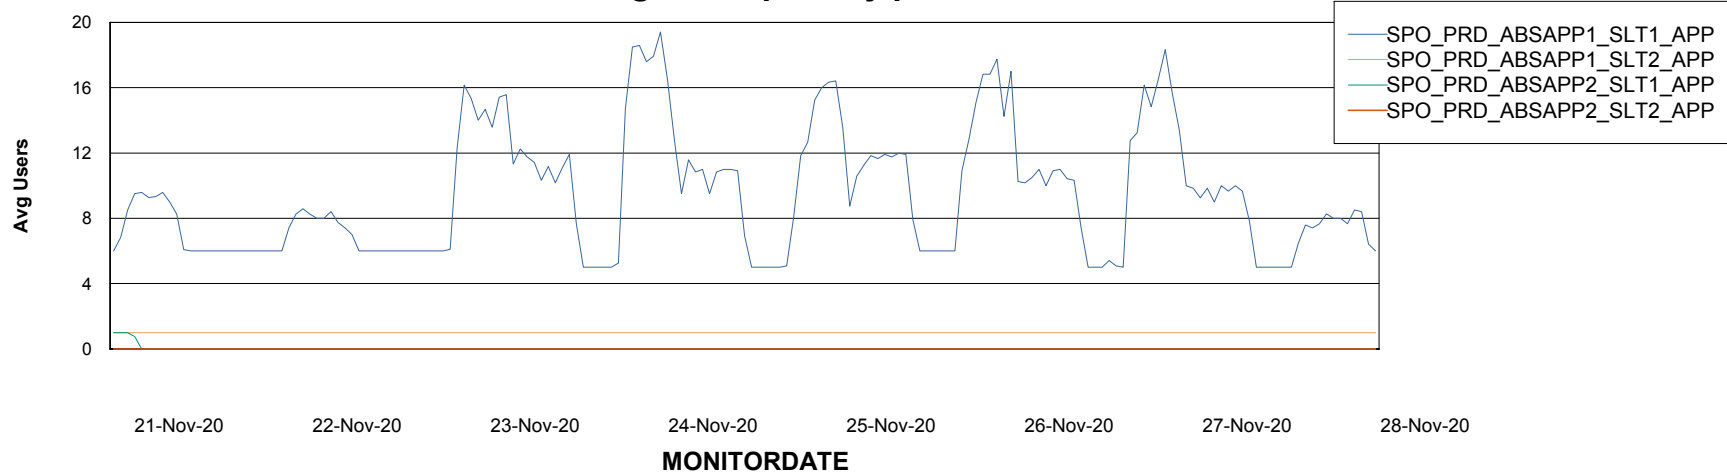

Avg users per day per ABS server