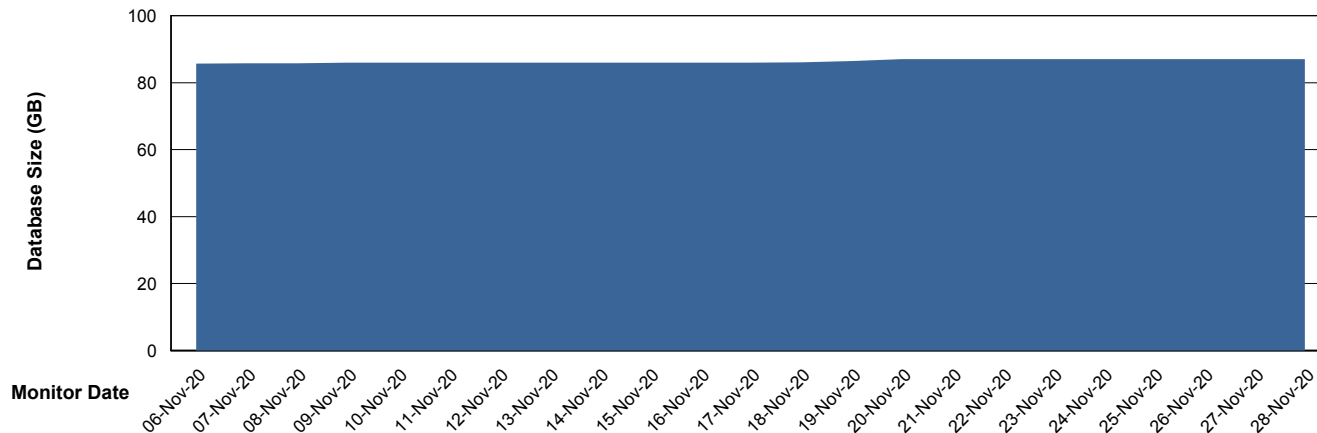

# Weekly SLA Customer Report

Customer SPO\_Production Silver  
Database ID 57

DATABASE SIZE SPODB\_BI

### Database growth over last month

DATABASE SIZE SPODB\_Production

### Database growth over last month