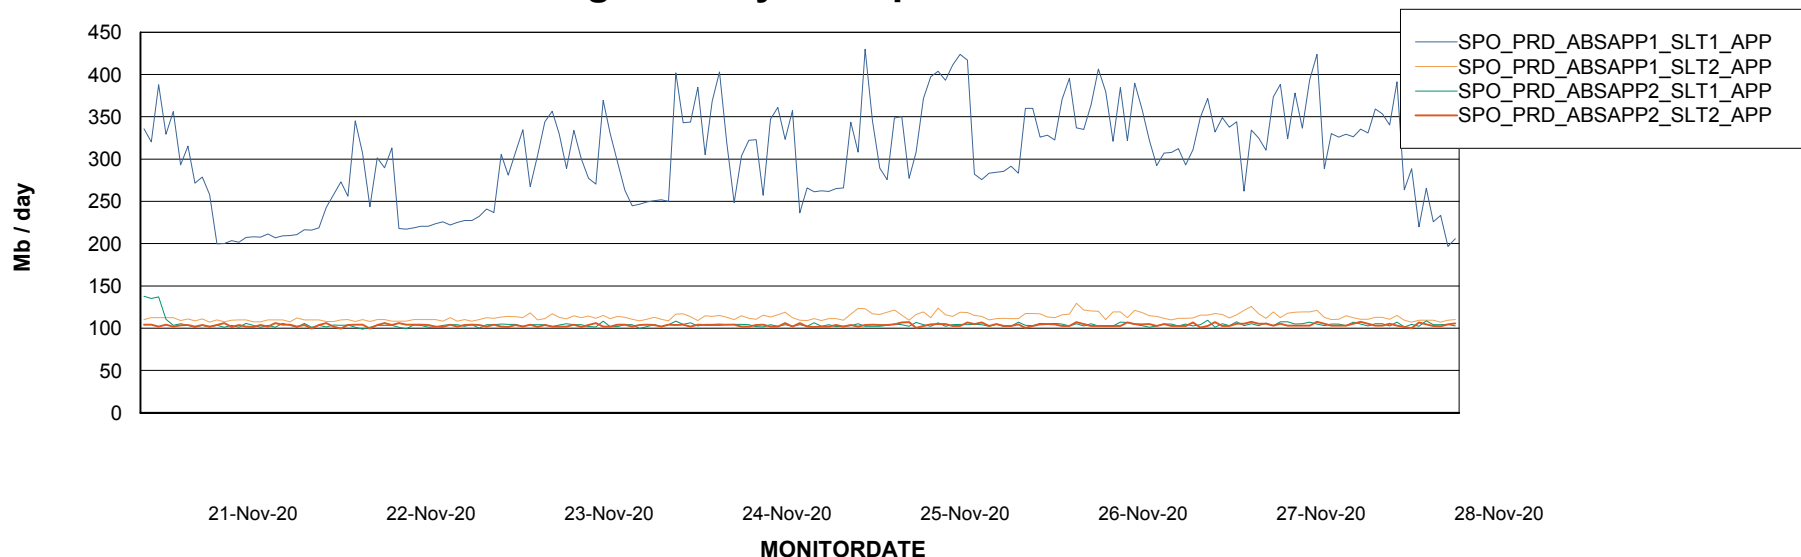

ABSSolute Application Server Services

Avg memory used per ABS Server Service