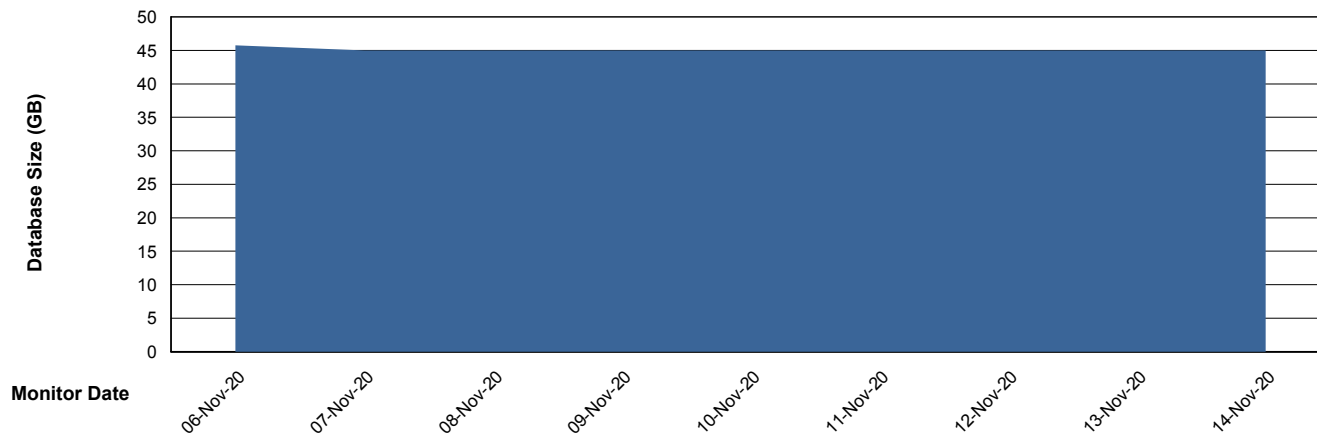

DATABASE SIZE SPODB_BI

Database growth over last month