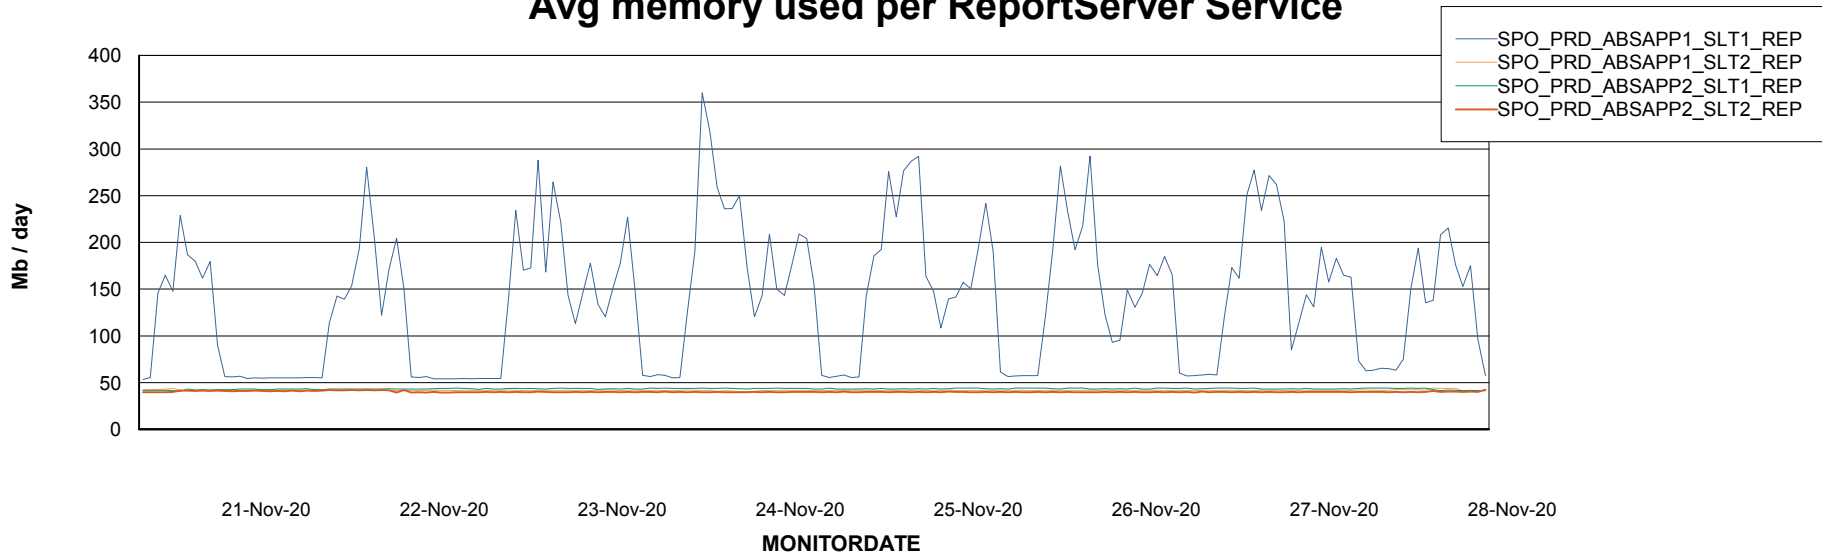

ABSSolute Application ReportServer Services

Avg memory used per ReportServer Service