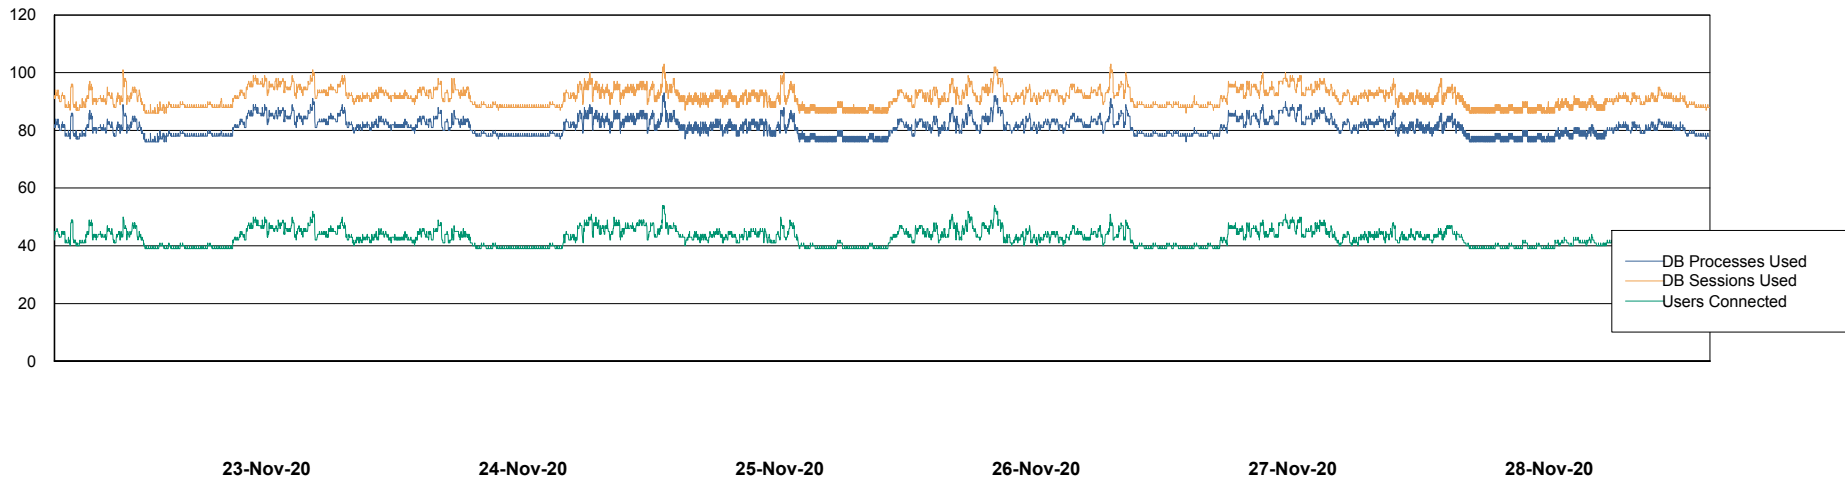

Database Performance SPODB_Production

DB Processes Max 300
DB Sessions Max 472