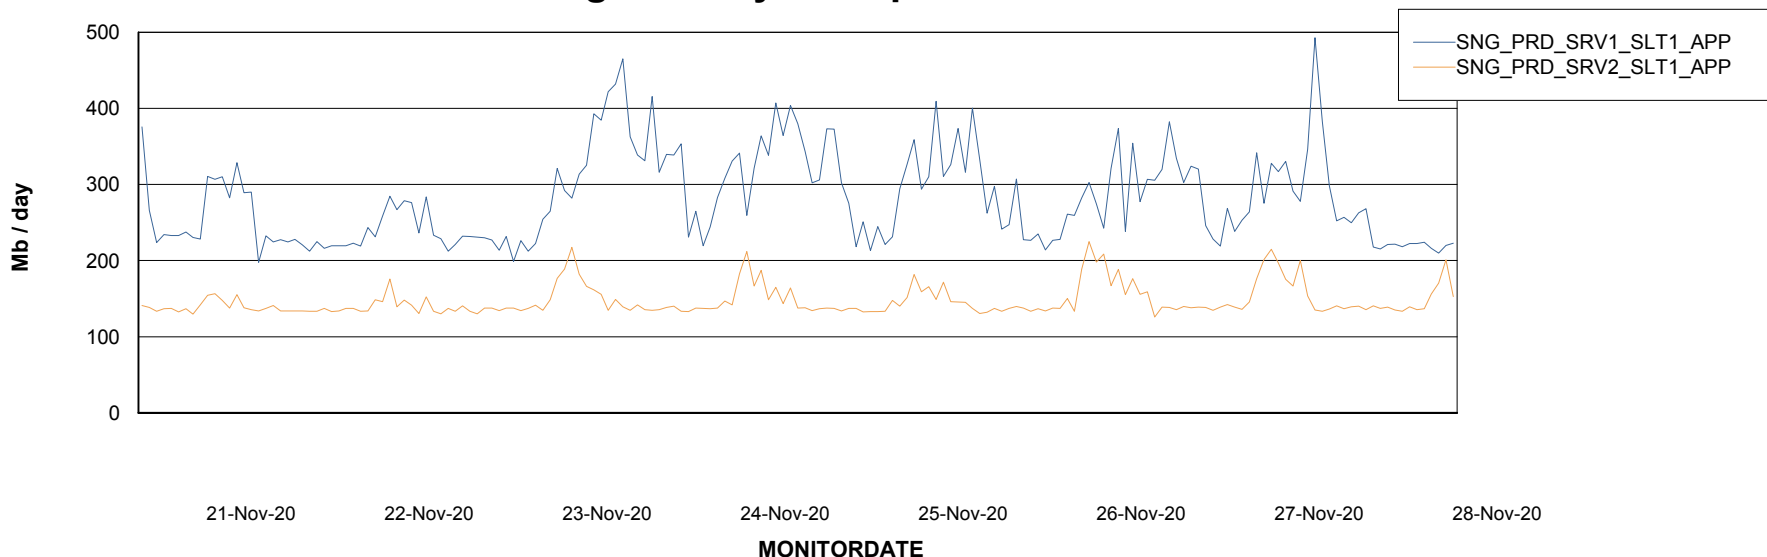

DATABASE SIZE SNGDB_Production

Database growth over last month

Database Tablespace SNGDB_Production

Date	Tablespace Name	Filesize (Gb)	Usedsize (Gb)	Percentage free
28-Nov-20	ABSDATA	40	25	38
	INDX	80	63	21
27-Nov-20	ABSDATA	40	25	38
	INDX	80	63	21
26-Nov-20	ABSDATA	40	25	38
	INDX	80	63	21
25-Nov-20	ABSDATA	40	25	38
	INDX	80	63	21
24-Nov-20	ABSDATA	40	25	38
	INDX	80	63	21
23-Nov-20	ABSDATA	40	25	38
	INDX	80	63	21
22-Nov-20	ABSDATA	40	25	38
	INDX	80	63	21

Weekly SLA Customer Report

Customer SNG_Production
Database ID 70

ABSSolute Application Server Services

Avg memory used per ABS Server Service

Avg users per day per ABS server

Weekly SLA Customer Report

Customer SNG_Production
Database ID 70