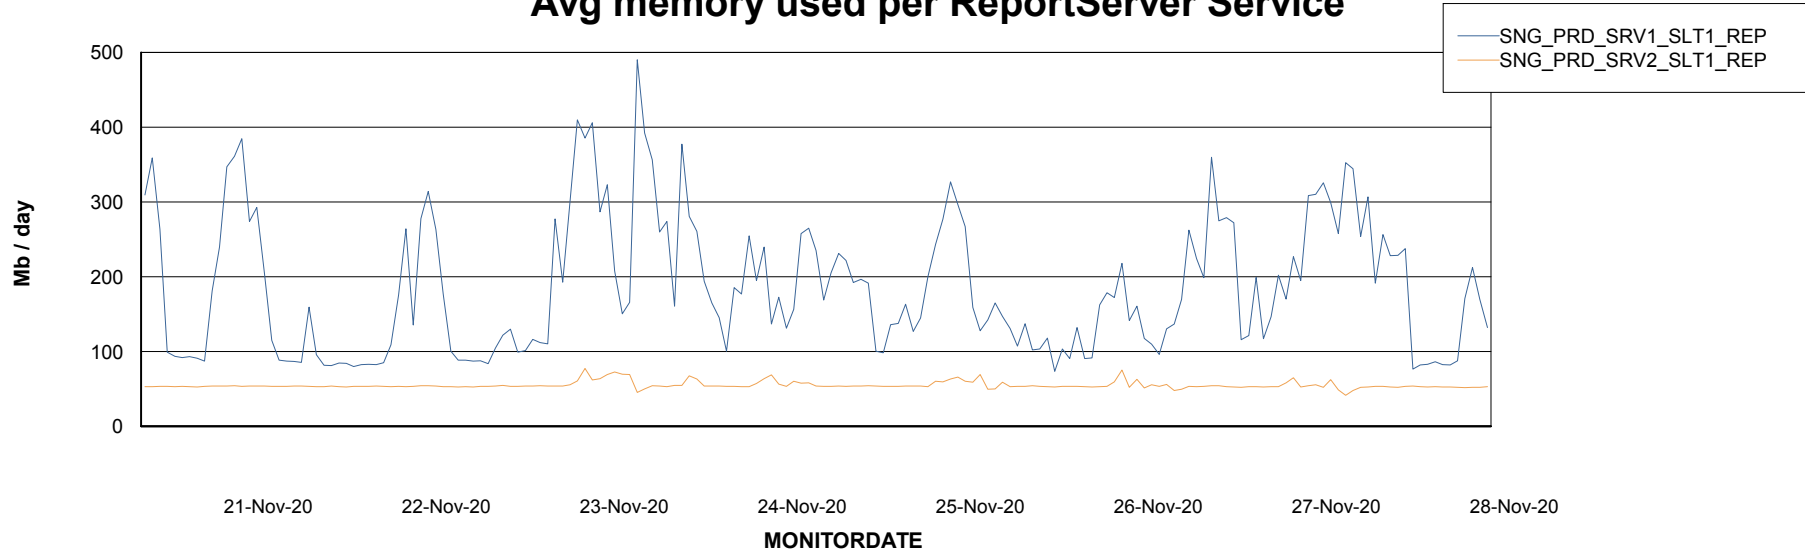

ABSSolute Application ReportServer Services

Avg memory used per ReportServer Service