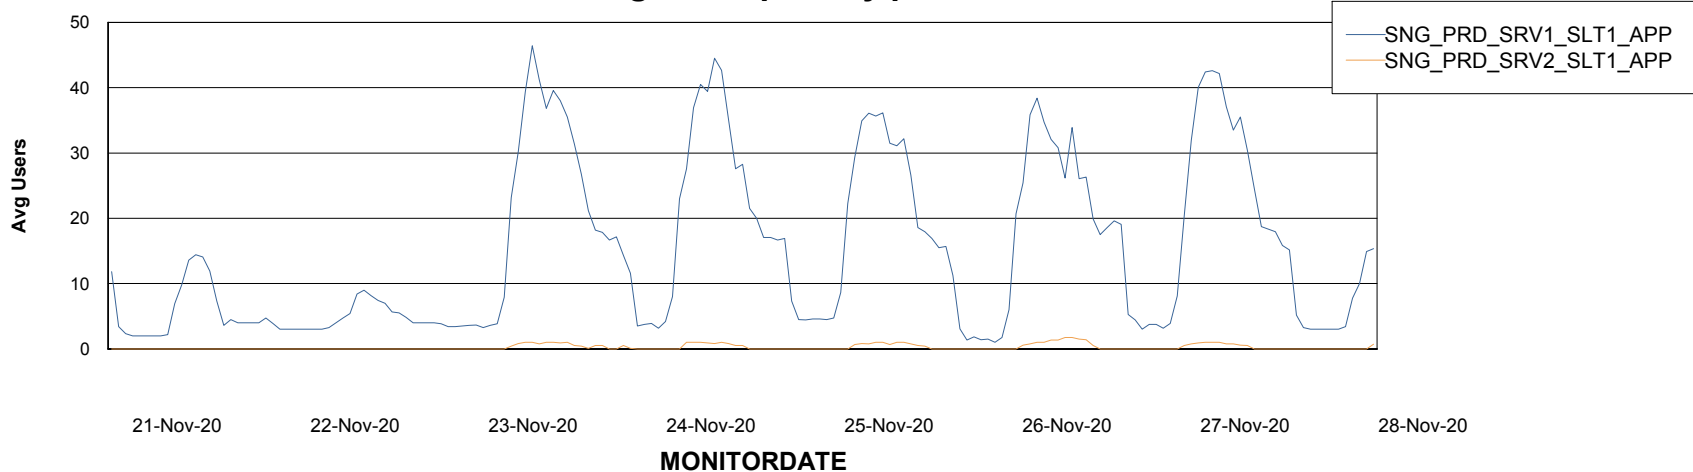

Weekly SLA Customer Report

Customer SNG_Production
Database ID 70

ABSSolute Application Server Services

Avg memory used per ABS Server Service

Avg users per day per ABS server

Weekly SLA Customer Report

Customer SNG_Production
Database ID 70