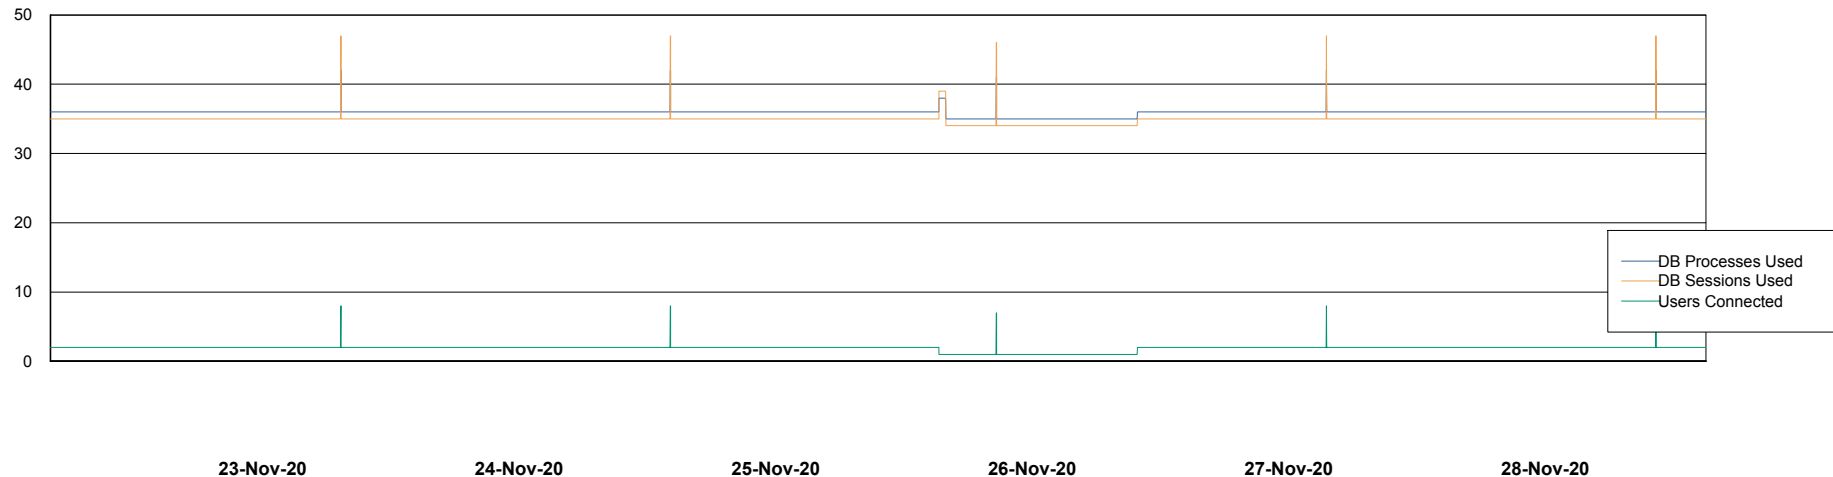

Database Performance RSS_DB_Standby (2020)

DB Processes Max 300
DB Sessions Max 472