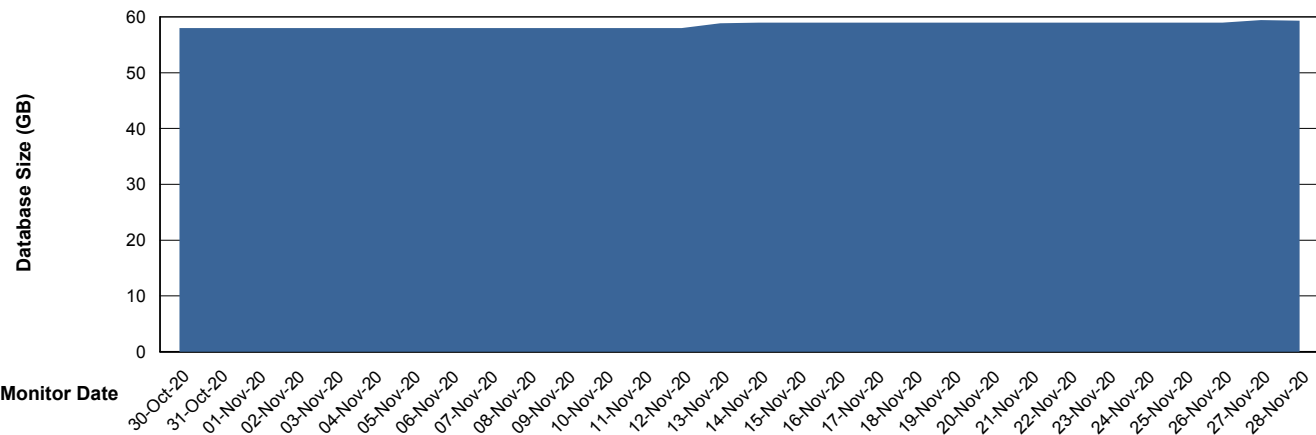

DATABASE SIZE RSS_DB_Primary (2020)

Database growth over last month

Database Tablespace RSS_DB_Primary (2020)

Date	Tablespace Name	Filesize (Gb)	Usedsize (Gb)	Percentage free
28-Nov-20	ABSDATA	37	29	22
	INDX	32	29	9
27-Nov-20	ABSDATA	37	29	22
	INDX	32	29	9
26-Nov-20	ABSDATA	37	29	22
	INDX	32	29	9
25-Nov-20	ABSDATA	37	29	22
	INDX	32	29	9
24-Nov-20	ABSDATA	37	29	22
	INDX	32	29	9
23-Nov-20	ABSDATA	37	29	22
	INDX	32	28	13
22-Nov-20	ABSDATA	37	29	22
	INDX	32	28	13