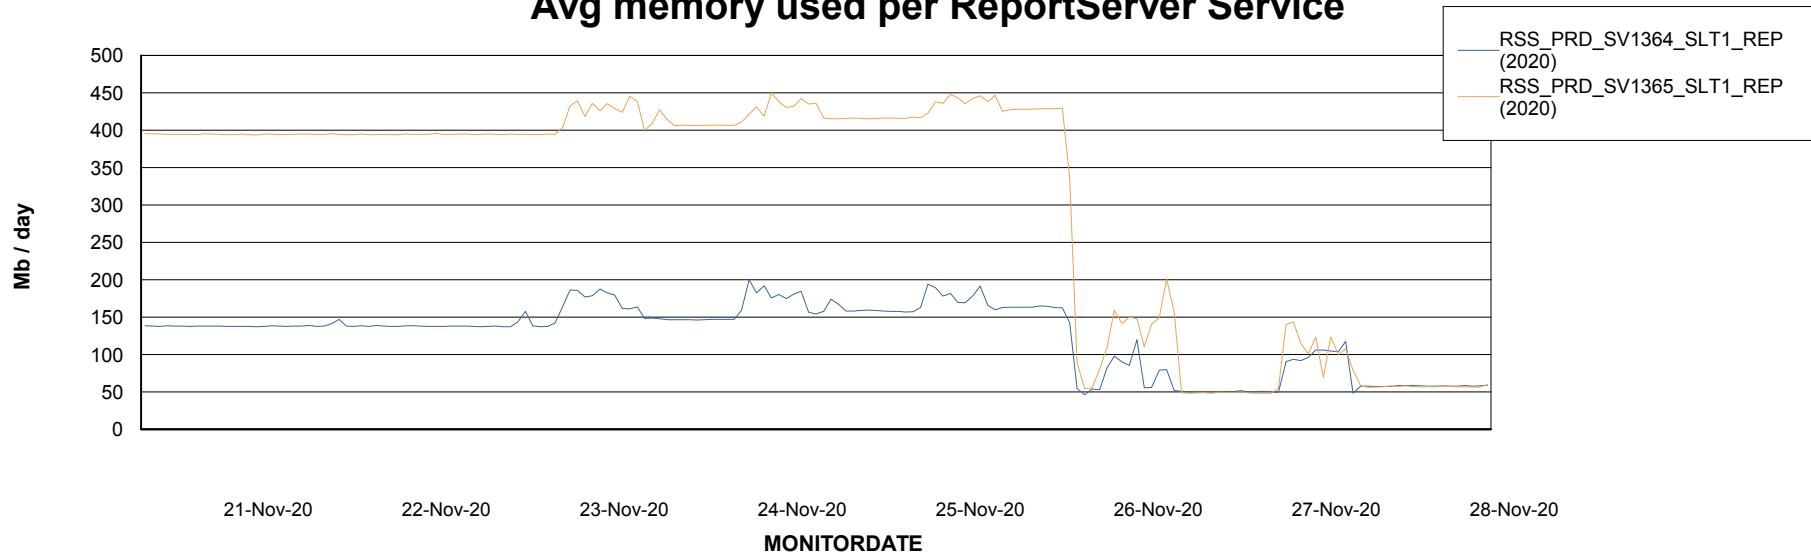

ABSSolute Application ReportServer Services

Avg memory used per ReportServer Service