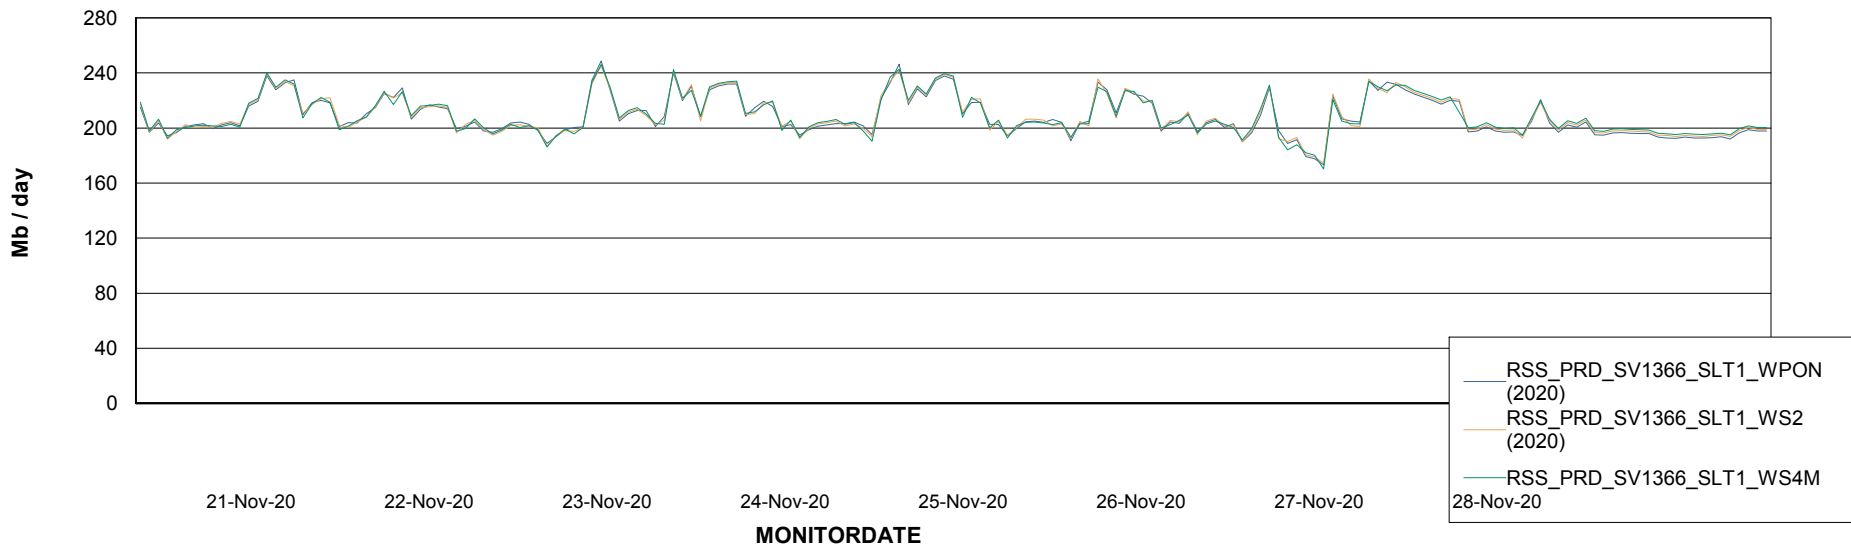

ABSSolute Web Component Services

Avg memory used per ABS Web component