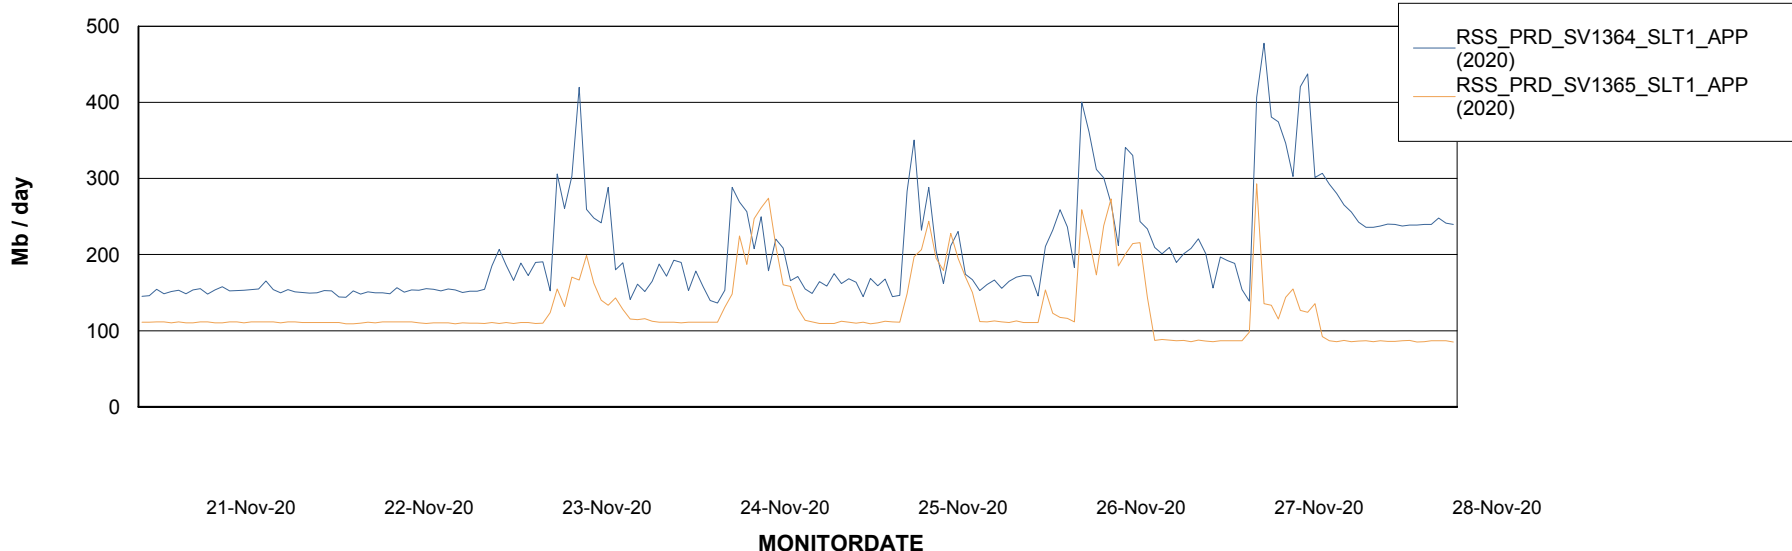

ABSSolute Application Server Services

Avg memory used per ABS Server Service