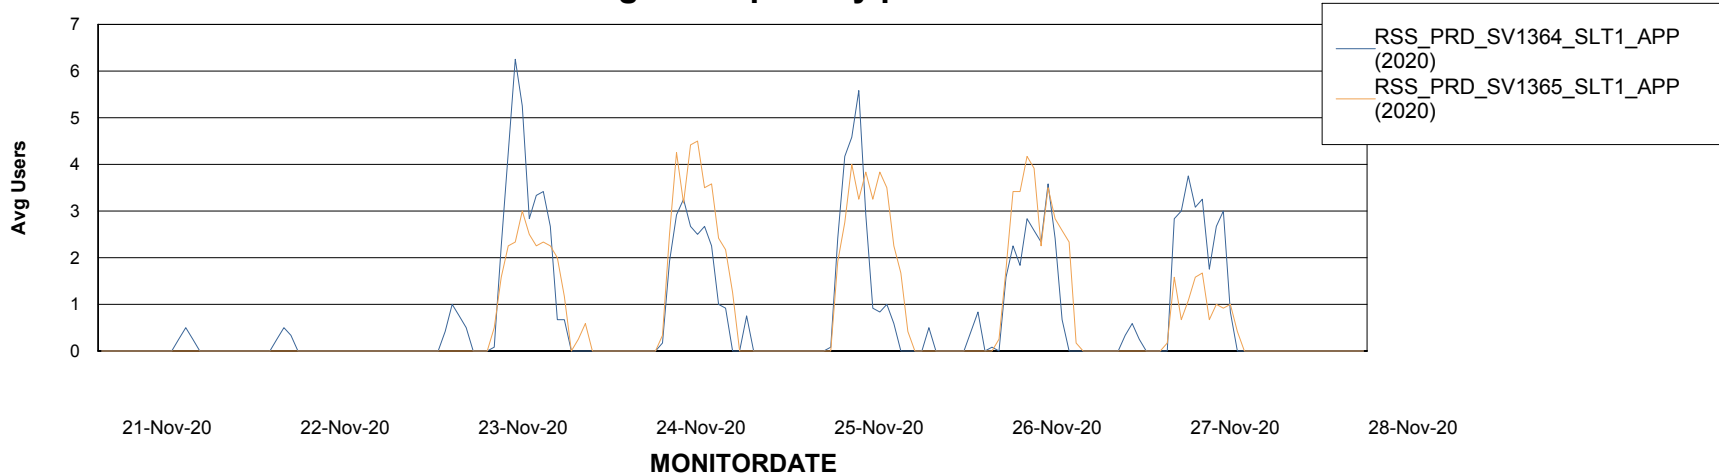

Avg users per day per ABS server