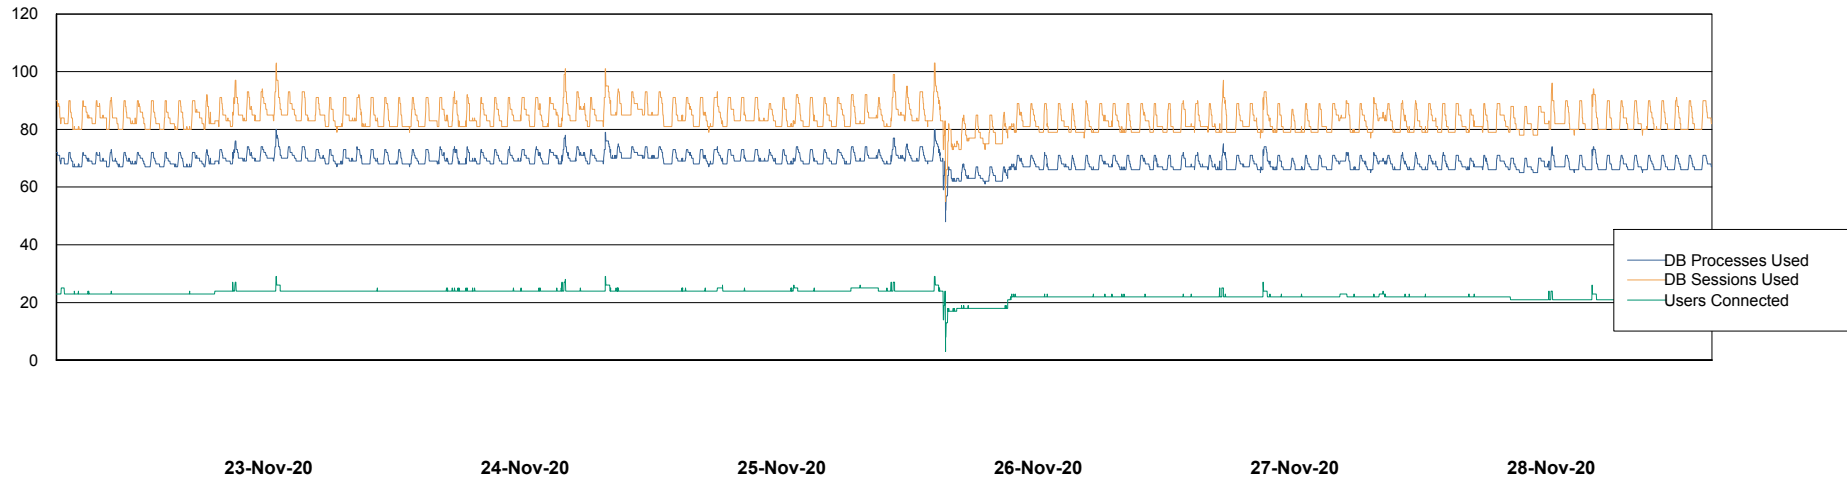

Database Performance RSS_DB_Primary (2020)

DB Processes Max 300
DB Sessions Max 472