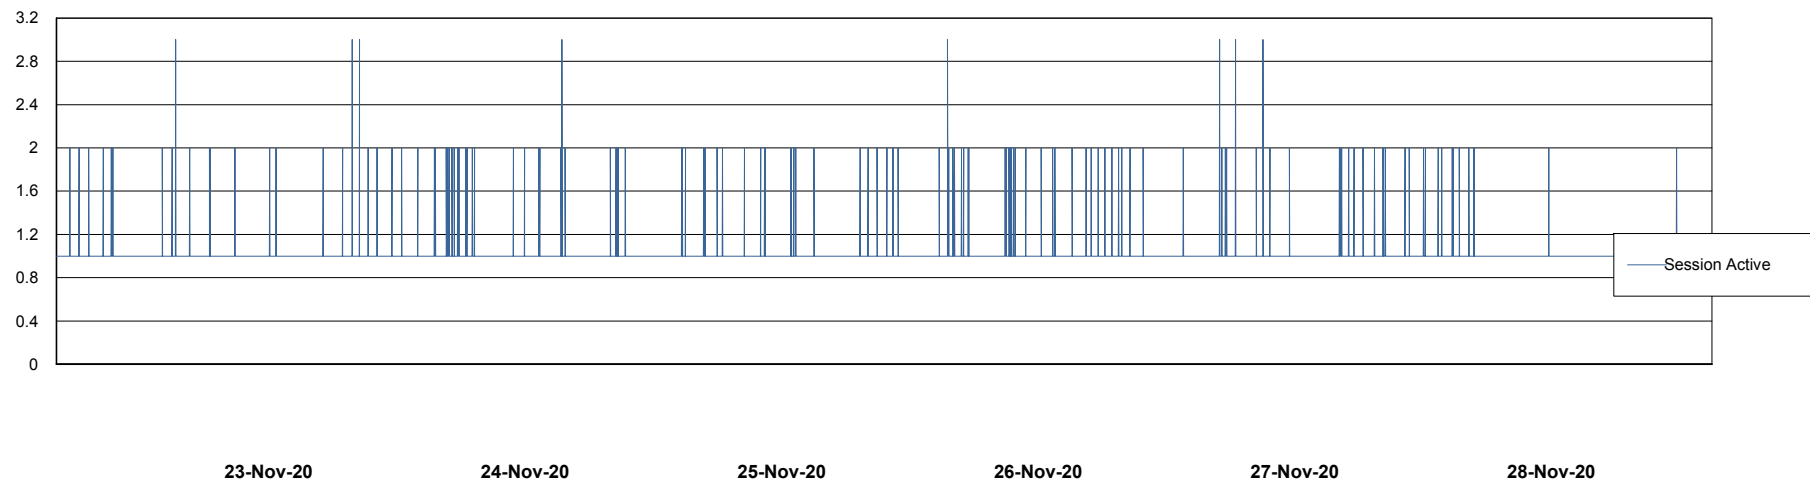

Database Performance RSS_DB_Primary (2020)

DB Processes Max 300
DB Sessions Max 472