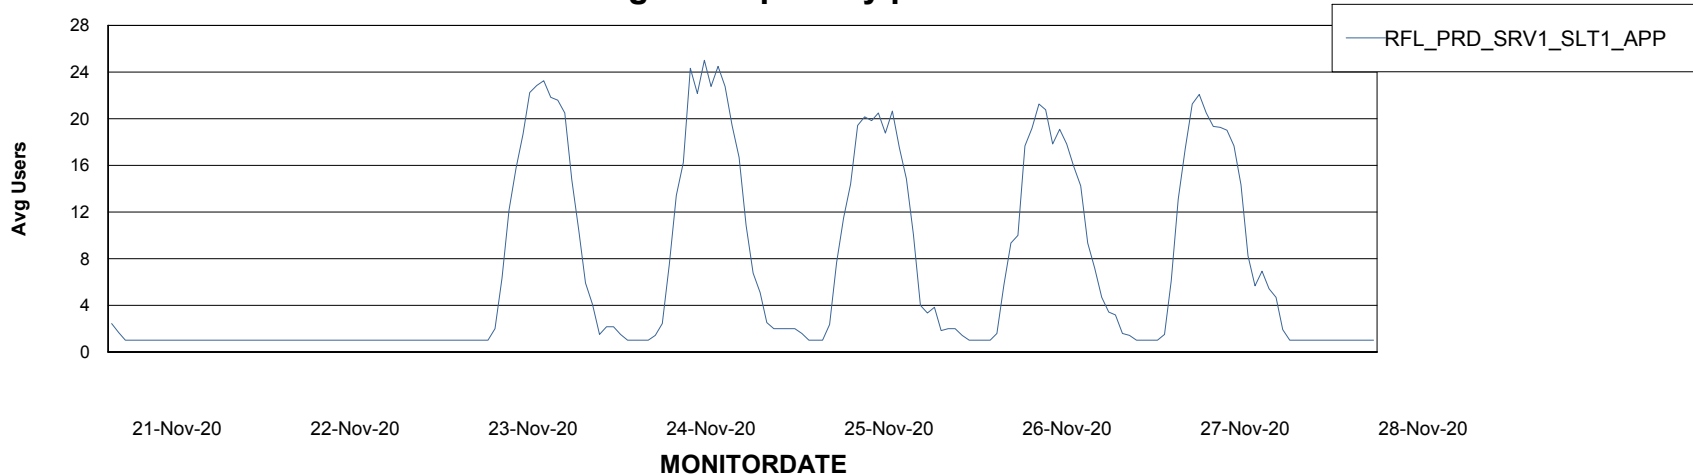

Weekly SLA Customer Report

Customer RFL_Production
Database ID 36

ABSSolute Application Server Services

Avg memory used per ABS Server Service

Avg users per day per ABS server

Weekly SLA Customer Report

Customer RFL_Production
Database ID 36