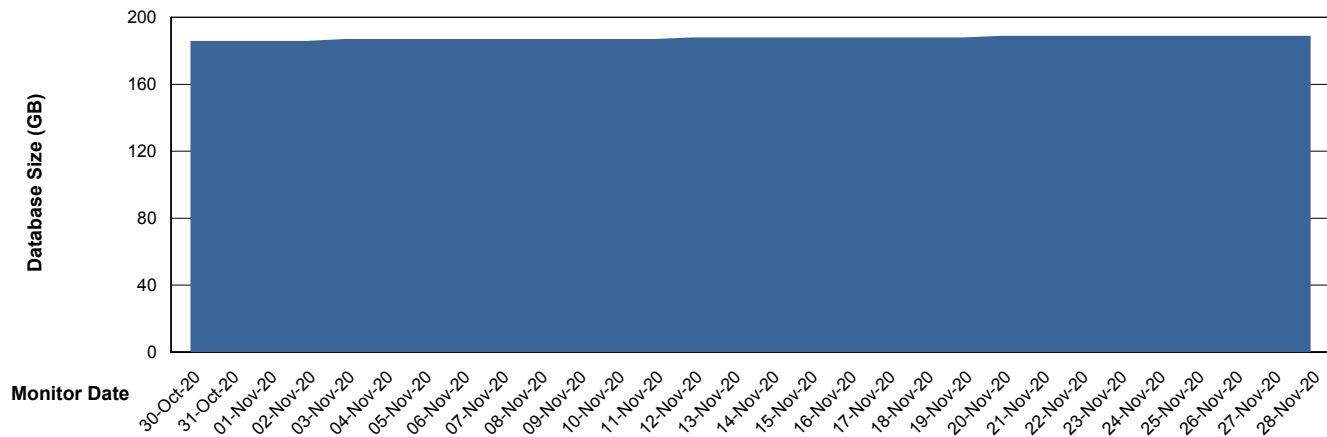

DB Processes Max 500

Weekly SLA Customer Report

Customer RFL_Production
 Database ID 36

DATABASE SIZE RFLDB_Production

Database growth over last month

Database Tablespace RFLDB_Production

Date	Tablespace Name	Filesize (Gb)	Usedsize (Gb)	Percentage free
28-Nov-20	ABSDATA	72	56	22
	INDX	186	131	30
27-Nov-20	ABSDATA	72	56	22
	INDX	186	131	30
26-Nov-20	ABSDATA	72	56	22
	INDX	186	131	30
25-Nov-20	ABSDATA	72	56	22
	INDX	186	131	30
24-Nov-20	ABSDATA	72	56	22
	INDX	186	131	30
23-Nov-20	ABSDATA	72	56	22
	INDX	186	131	30
22-Nov-20	ABSDATA	72	56	22
	INDX	186	131	30

Weekly SLA Customer Report

Customer RFL_Production
Database ID 36

ABSSolute Application Server Services

Avg memory used per ABS Server Service

Avg users per day per ABS server

Weekly SLA Customer Report

Customer RFL_Production
Database ID 36