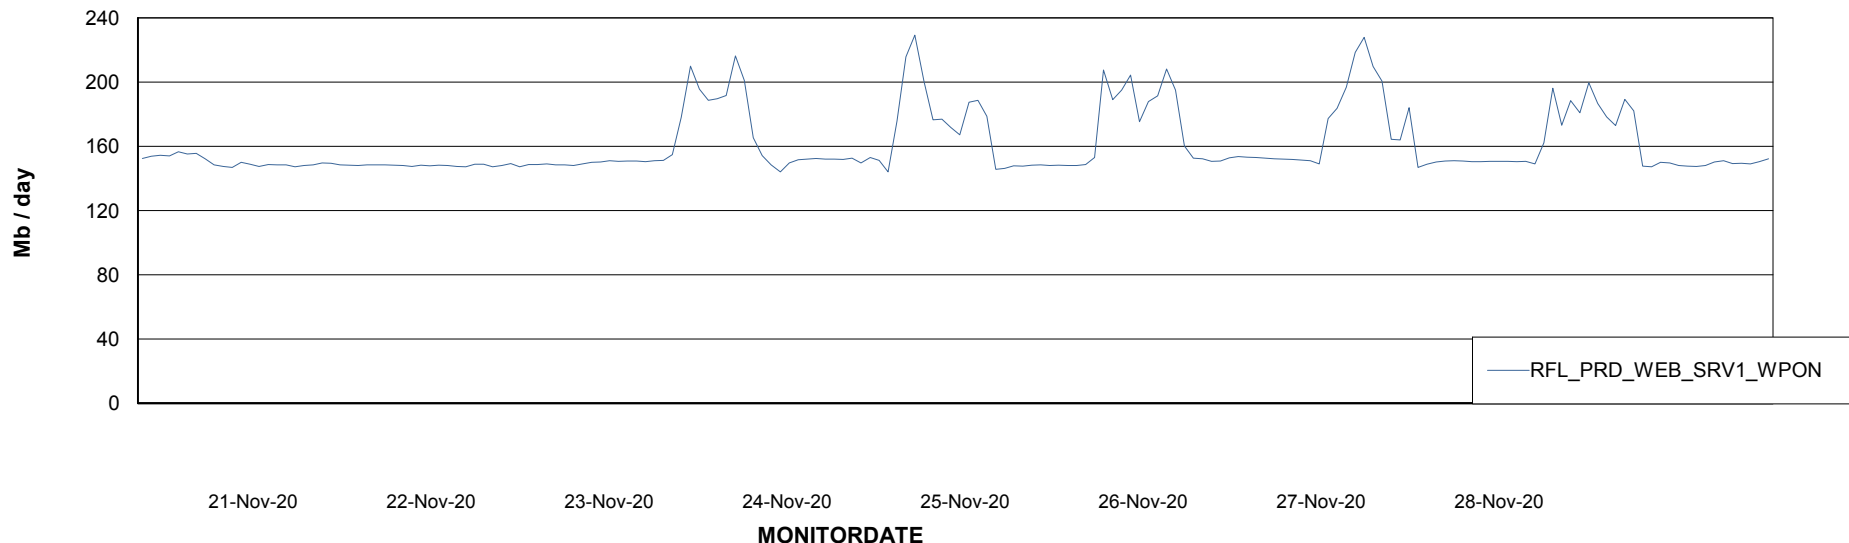

ABSSolute Application ReportServer Services

Avg memory used per ReportServer Service

Weekly SLA Customer Report

Customer RFL_Production
Database ID 36

ABSSolute Web Component Services

Avg memory used per ABS Web component