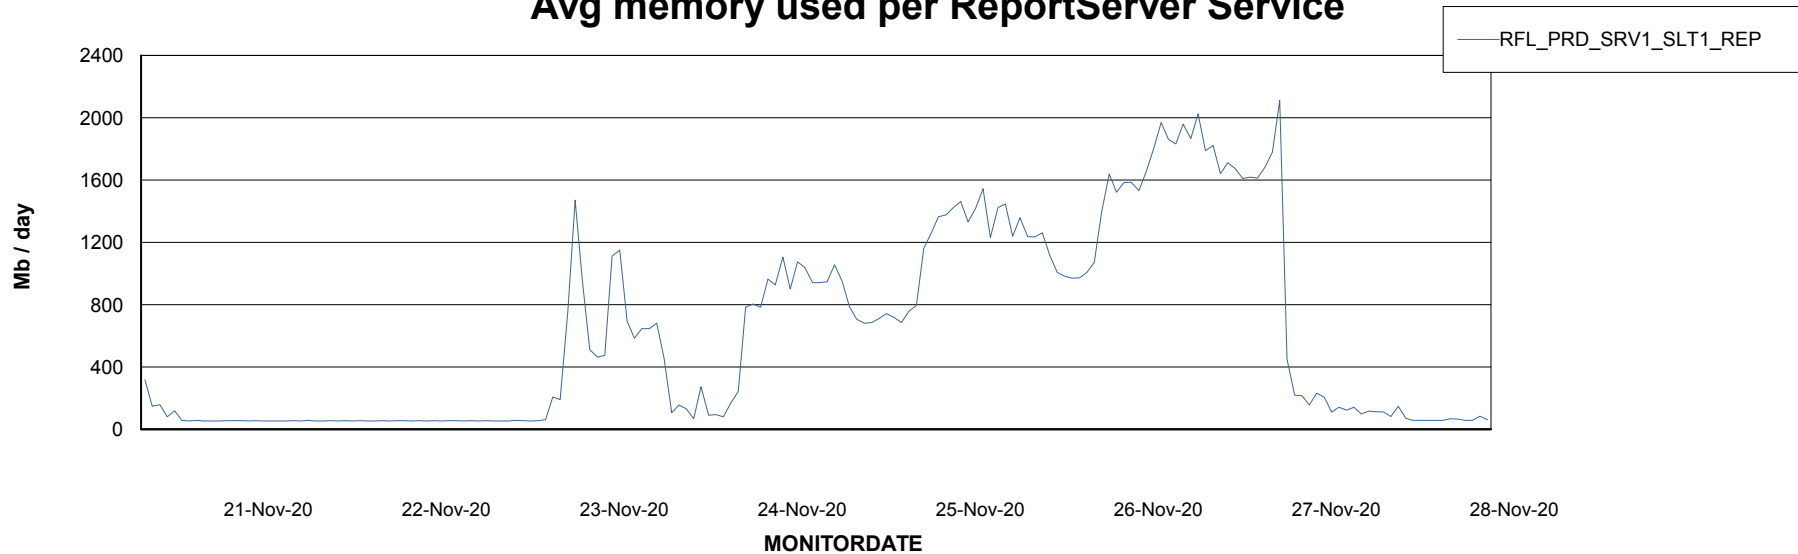

ABSSolute Application ReportServer Services

Avg memory used per ReportServer Service