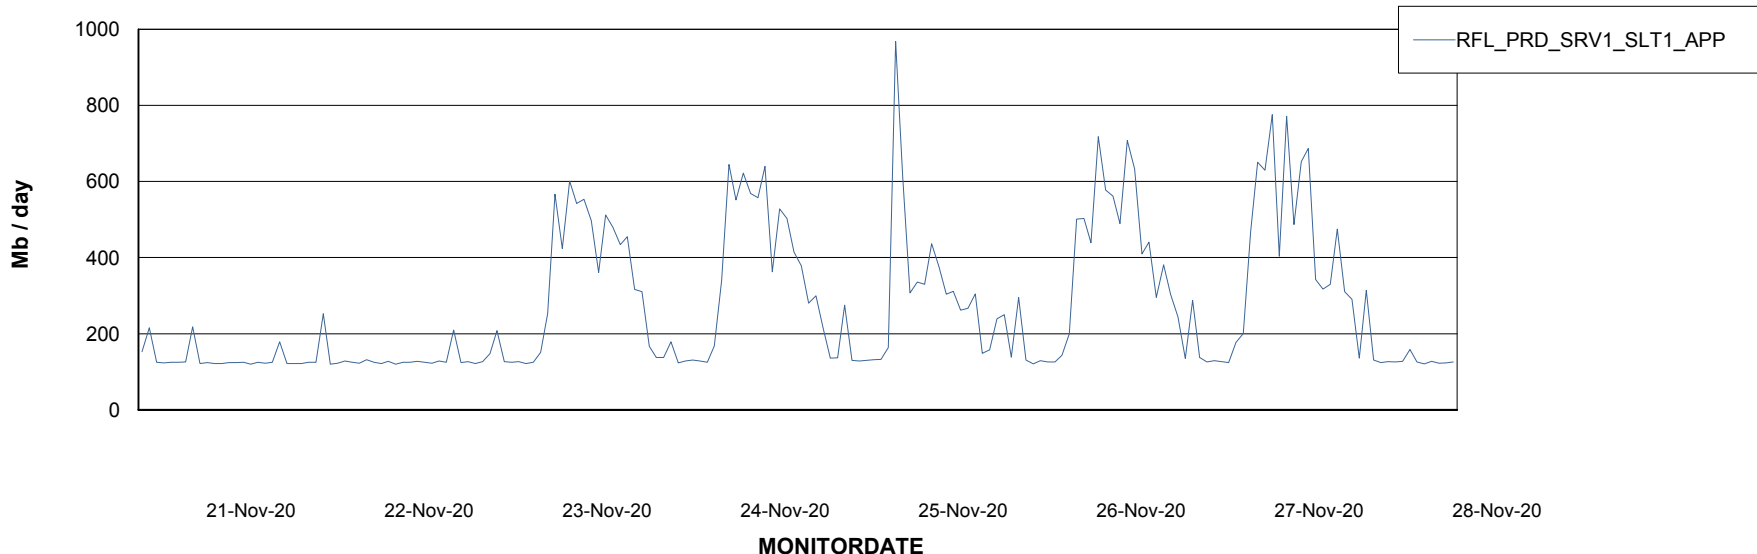

DB Processes Max 500

Weekly SLA Customer Report

Customer RFL_Production
 Database ID 36

DATABASE SIZE RFLDB_Production

Database growth over last month

Database Tablespace RFLDB_Production

Date	Tablespace Name	Filesize (Gb)	Usedsize (Gb)	Percentage free
28-Nov-20	ABSDATA	72	56	22
	INDX	186	131	30
27-Nov-20	ABSDATA	72	56	22
	INDX	186	131	30
26-Nov-20	ABSDATA	72	56	22
	INDX	186	131	30
25-Nov-20	ABSDATA	72	56	22
	INDX	186	131	30
24-Nov-20	ABSDATA	72	56	22
	INDX	186	131	30
23-Nov-20	ABSDATA	72	56	22
	INDX	186	131	30
22-Nov-20	ABSDATA	72	56	22
	INDX	186	131	30

Weekly SLA Customer Report

Customer RFL_Production
Database ID 36

ABSSolute Application Server Services

Avg memory used per ABS Server Service

Avg users per day per ABS server

Weekly SLA Customer Report

Customer RFL_Production
Database ID 36