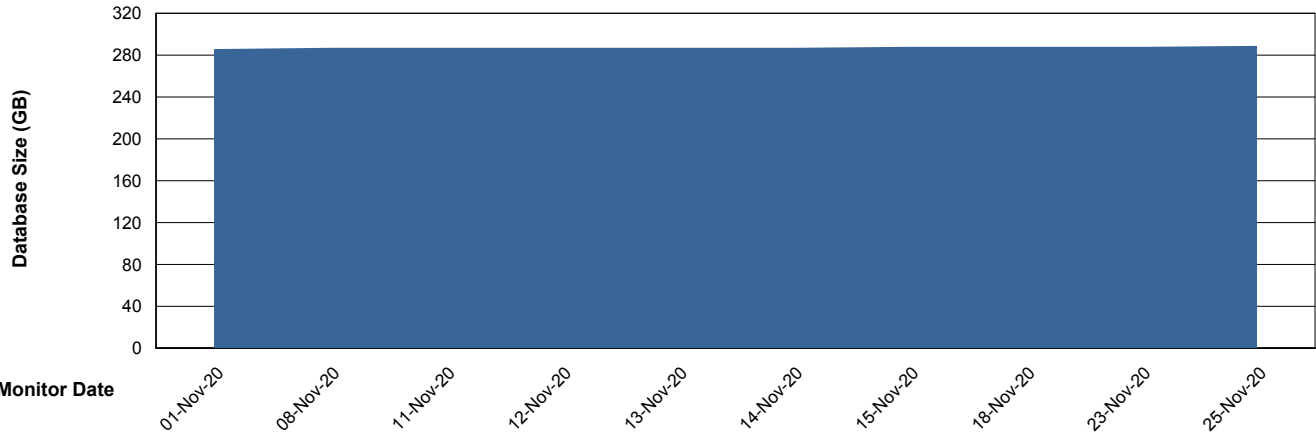

25-Nov-20

Weekly SLA Customer Report

Customer PCO Production
 Database ID 44

DATABASE SIZE PCODB_Production

Database growth over last month

Database Tablespace PCODB_Production

Date	Tablespace Name	Filesize (Gb)	Usedsize (Gb)	Percentage free
25-Nov-20	ABSDATA	238	102	57
	INDX	329	153	53
23-Nov-20	ABSDATA	238	102	57
	INDX	329	153	53