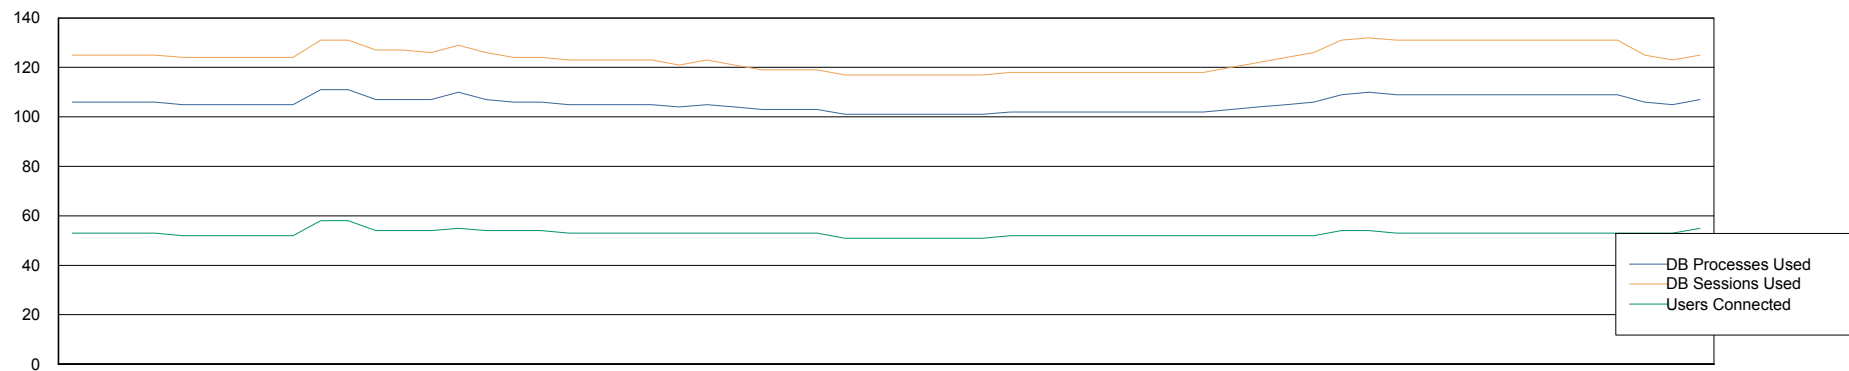

Database Performance PCODB_Production