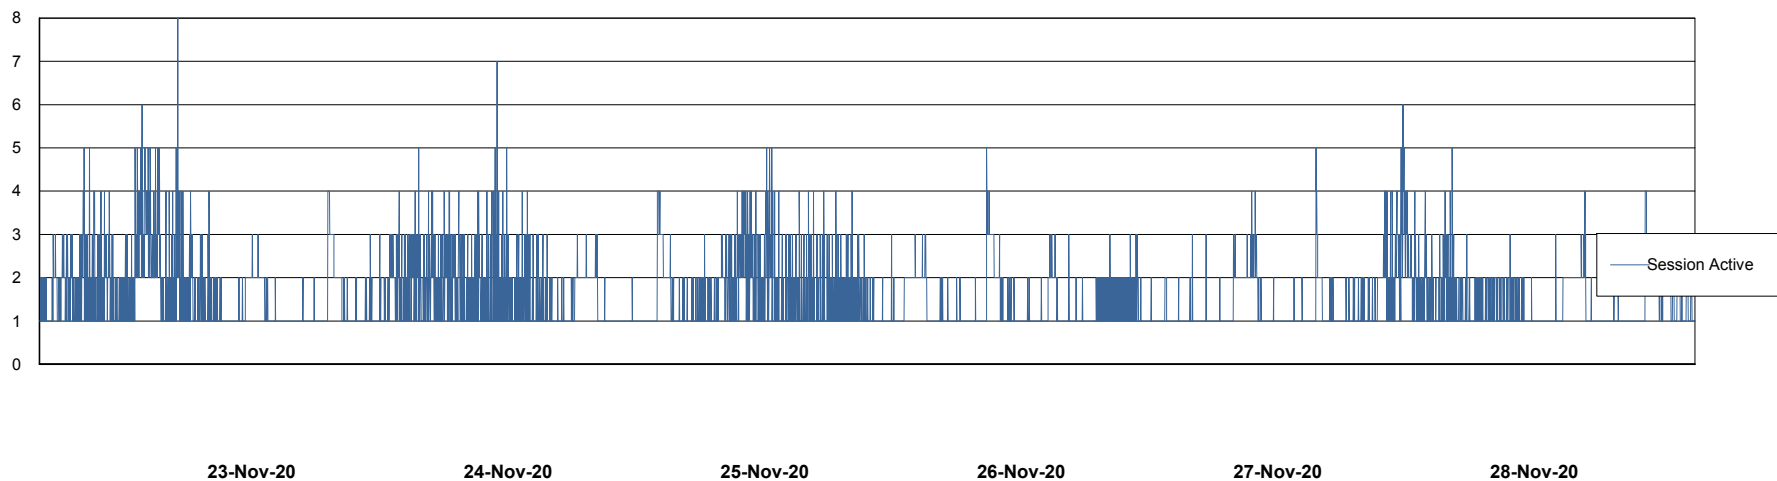

Database Performance NIXDB_Production

DB Processes Max 1,500
DB Sessions Max 2,272