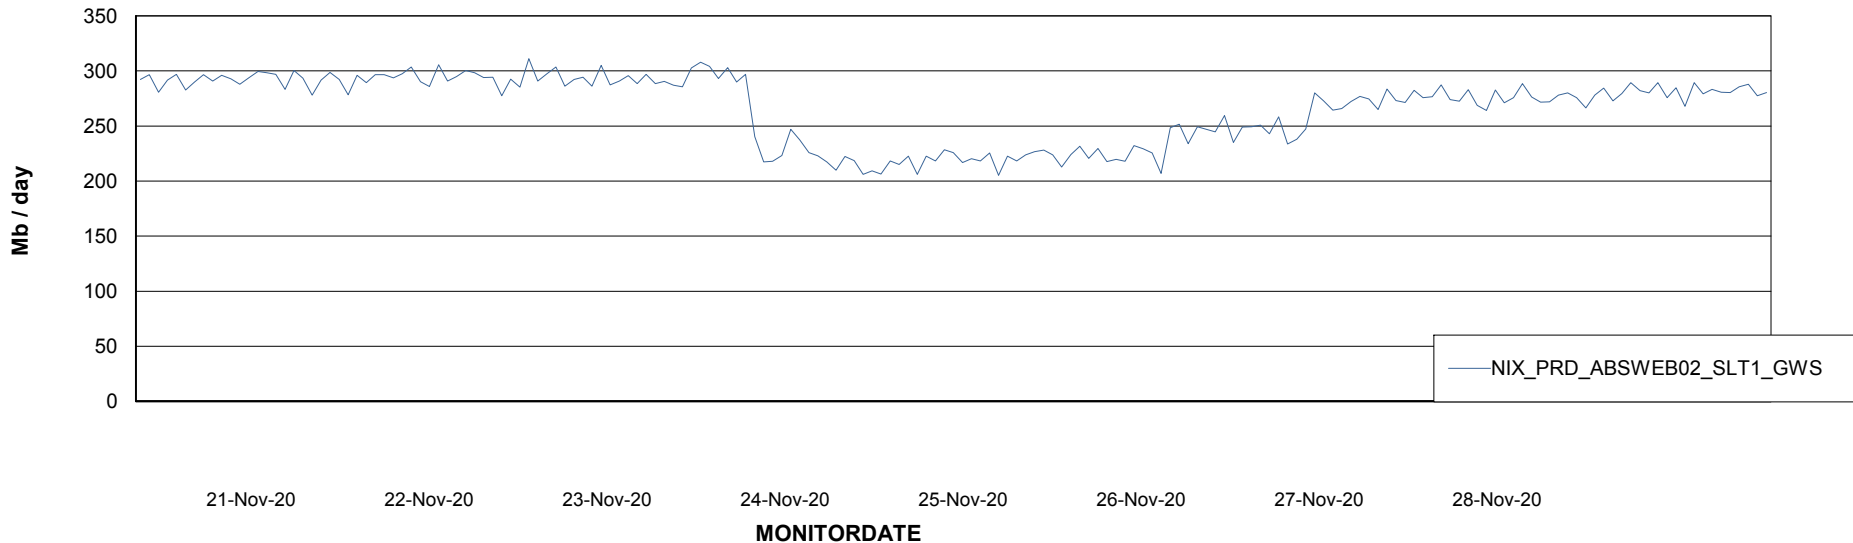

ABSSolute Web Component Services

Avg memory used per ABS Web component