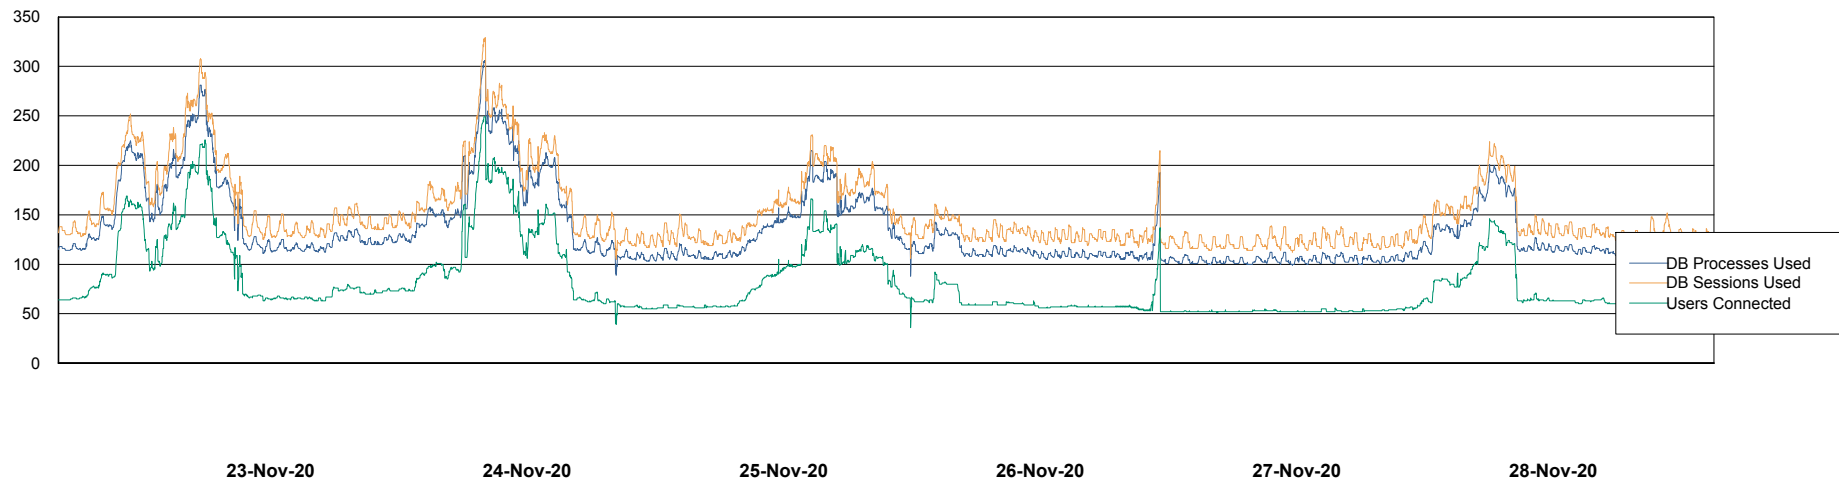

Database Performance NIXDB_Production

DB Processes Max 1,500
DB Sessions Max 2,272