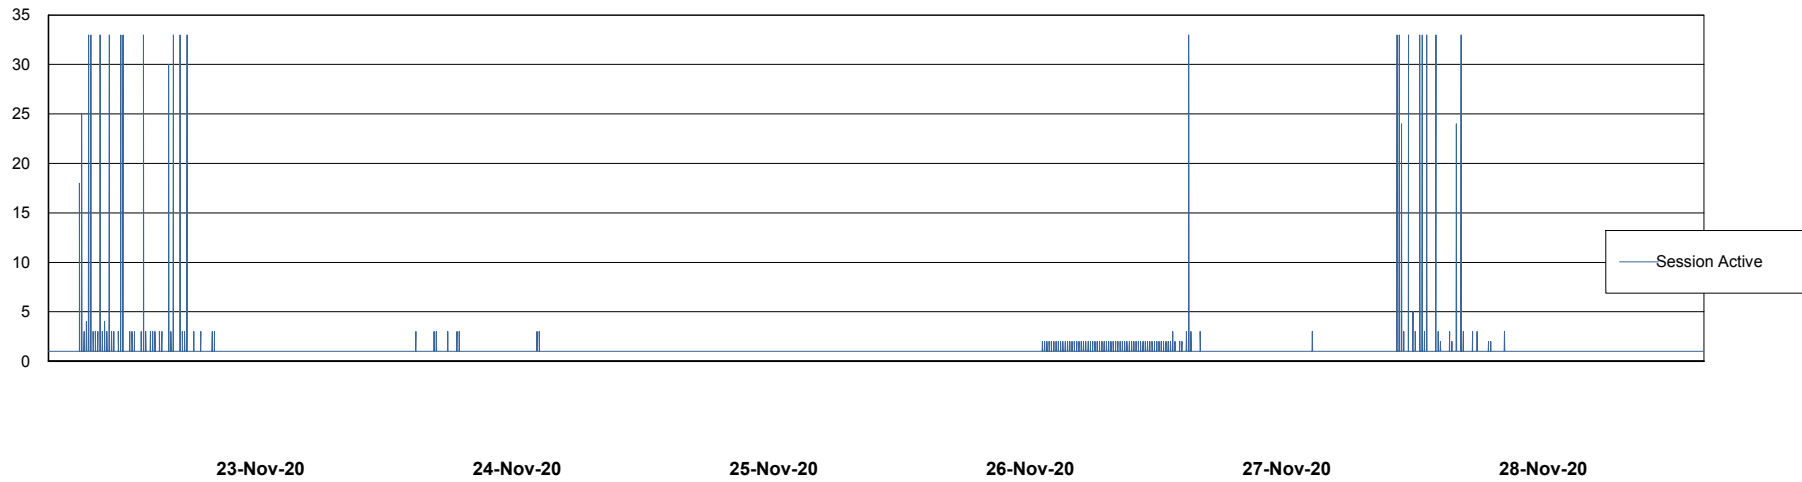

DB Processes Max 1,500
DB Sessions Max 2,272

Weekly SLA Customer Report

Customer NIX_Production
Database ID 51

Database Performance NIXDB_Standby

DB Processes Max 300
DB Sessions Max 480

Weekly SLA Customer Report