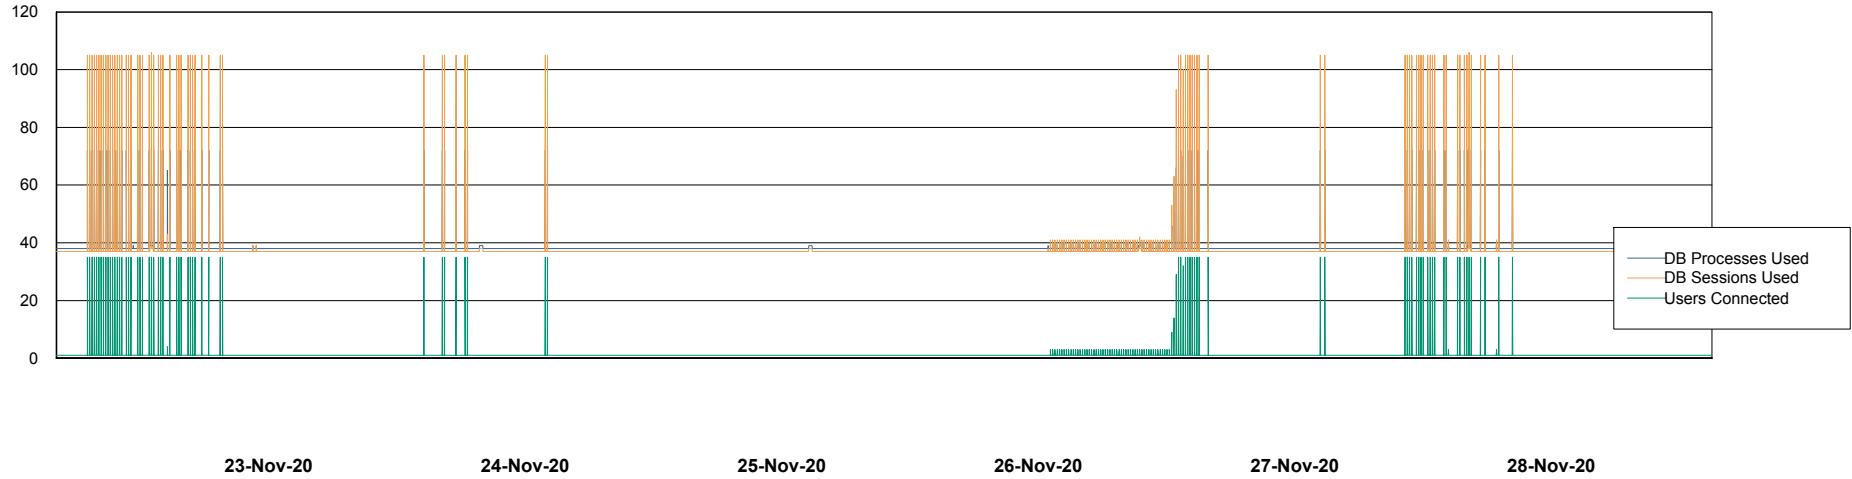

DB Processes Max 1,500
DB Sessions Max 2,272

Weekly SLA Customer Report

Customer NIX_Production
Database ID 51

Database Performance NIXDB_Standby

DB Processes Max 300
DB Sessions Max 480

Weekly SLA Customer Report