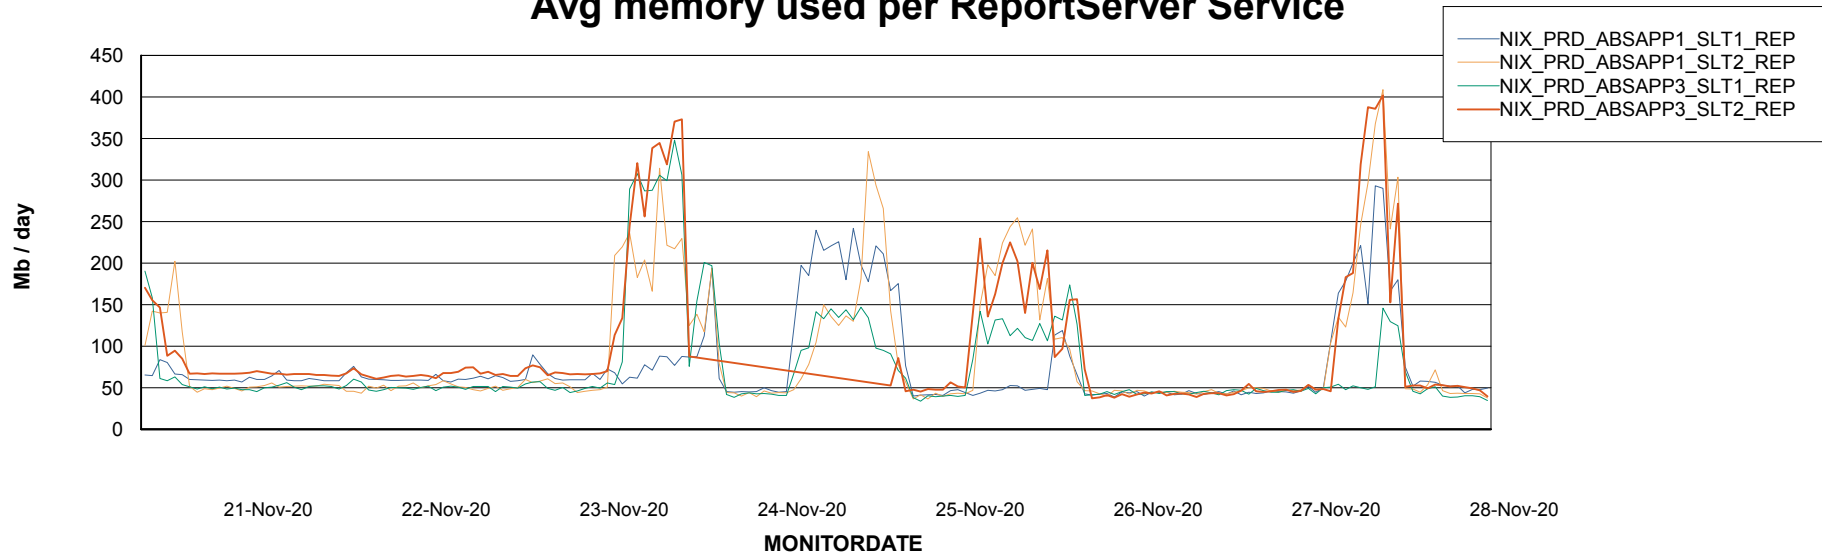

Avg users per day per ABS server

Weekly SLA Customer Report

Customer NIX_Production
Database ID 51

ABSSolute Application ReportServer Services

Avg memory used per ReportServer Service

Weekly SLA Customer Report