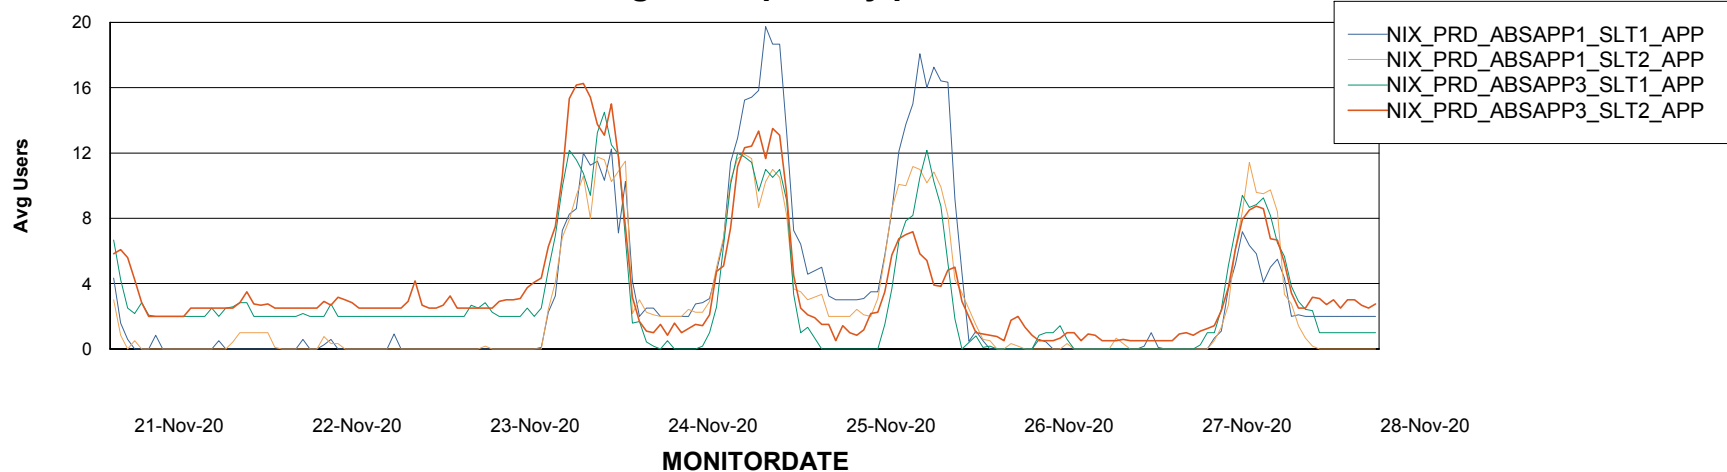

Avg users per day per ABS server