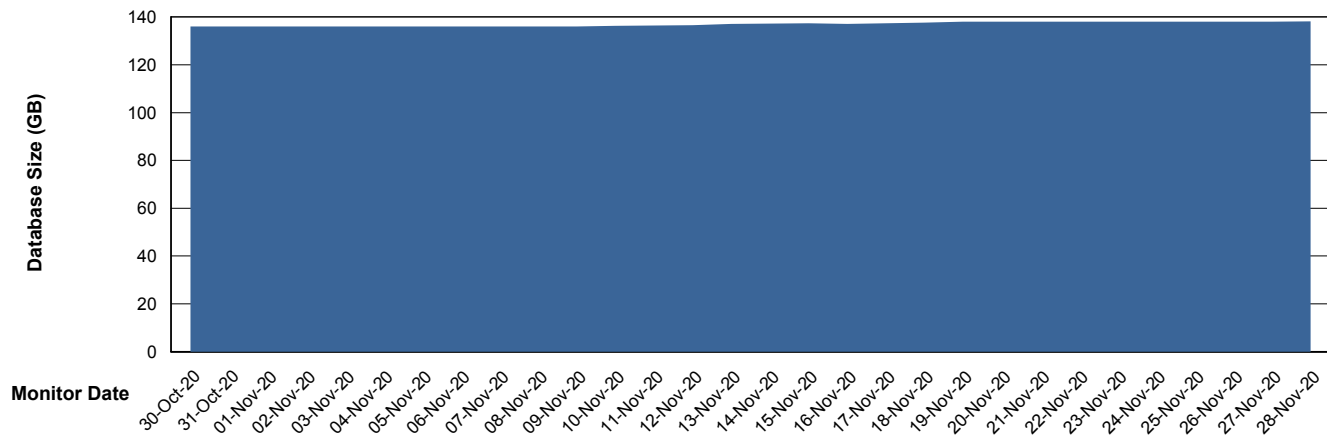

DB Processes Max 1,500
DB Sessions Max 2,272

Weekly SLA Customer Report

Customer NIX_Production
Database ID 51

Database Performance NIXDB_Standby

DB Processes Max 300
DB Sessions Max 480

Weekly SLA Customer Report

Customer NIX_Production
Database ID 51

DATABASE SIZE NIXDB_BI

Database growth over last month

DATABASE SIZE NIXDB_Production

Database growth over last month

Weekly SLA Customer Report

Customer NIX_Production
Database ID 51