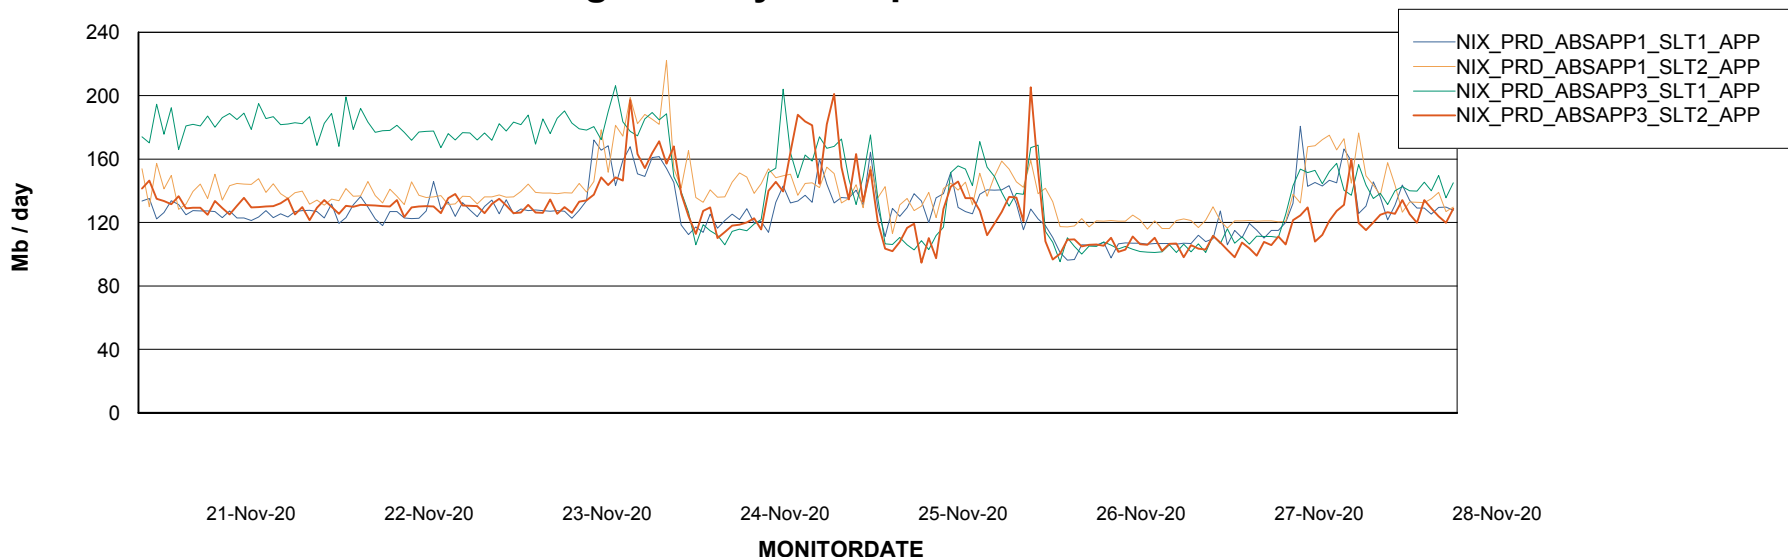

Standby Database Health NIX_Production

Recovery lag for last 7 days

Weekly SLA Customer Report

Customer NIX_Production
Database ID 51

ABSSolute Application Server Services

Avg memory used per ABS Server Service