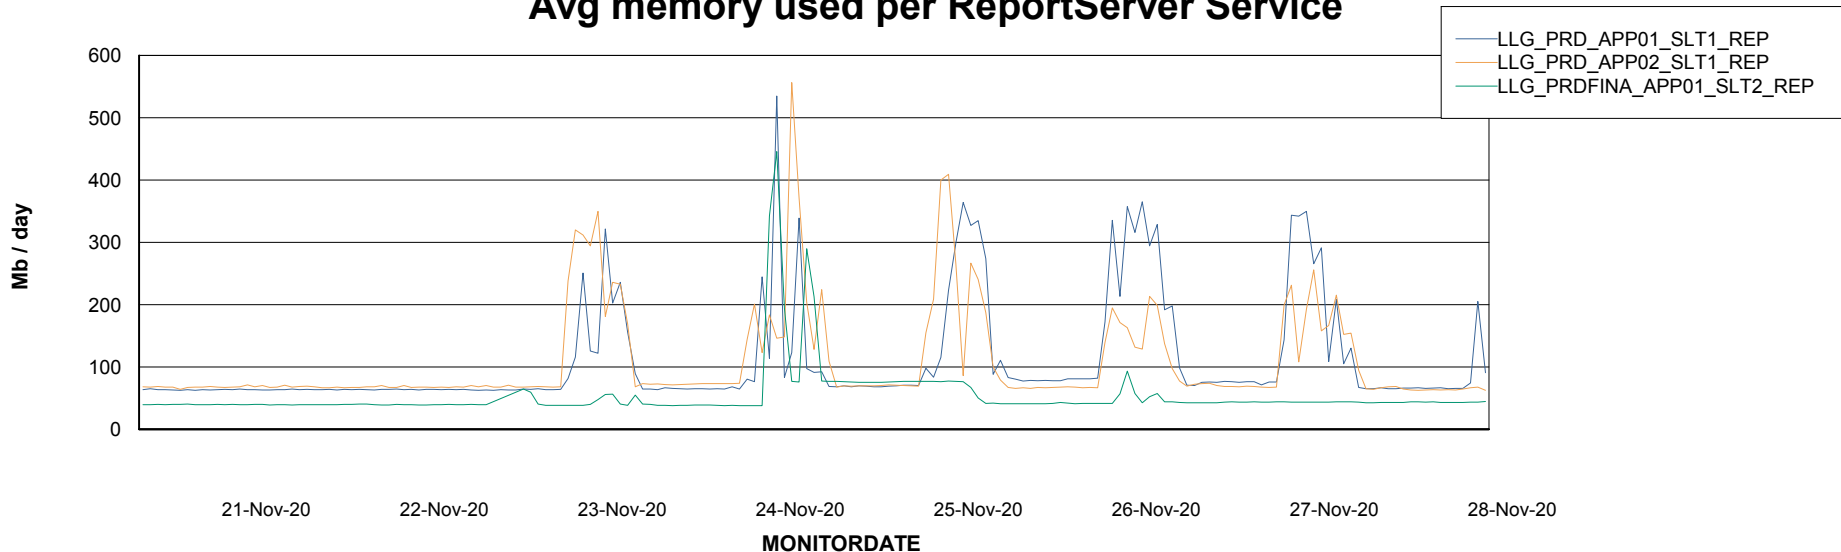

ABSolute Application Server Services

Avg memory used per ReportServer Service