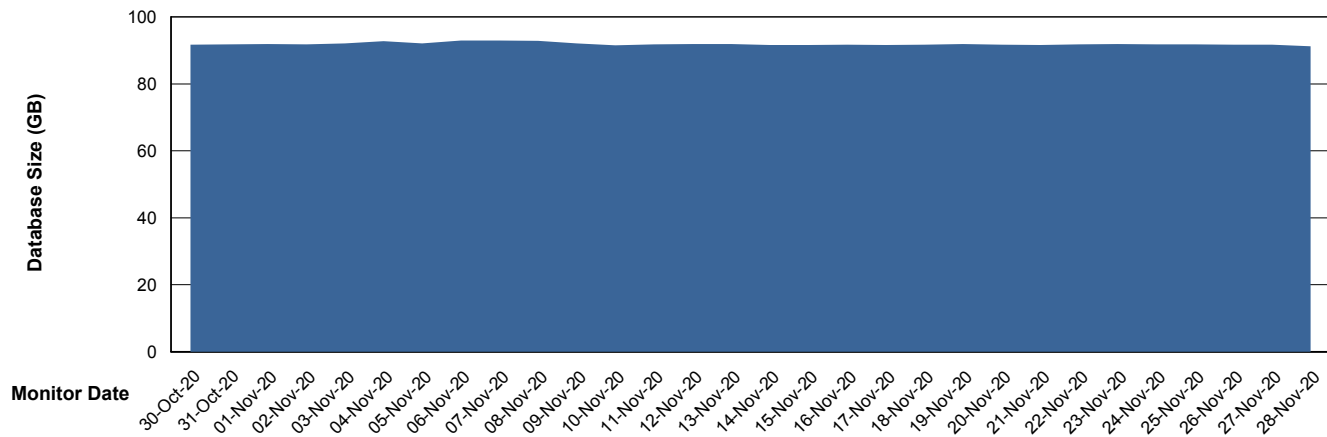

Database Performance LLGDB_Production

DB Processes Max 300
DB Sessions Max 480

Weekly SLA Customer Report

Customer LLG_Production
Database ID 53

Database Performance LLGDB_Standby

DB Processes Max 300
DB Sessions Max 480

Weekly SLA Customer Report

Customer LLG_Production
Database ID 53

DATABASE SIZE LLGDB_BI02

Database growth over last month

DATABASE SIZE LLGDB_Production

Database growth over last month

Weekly SLA Customer Report