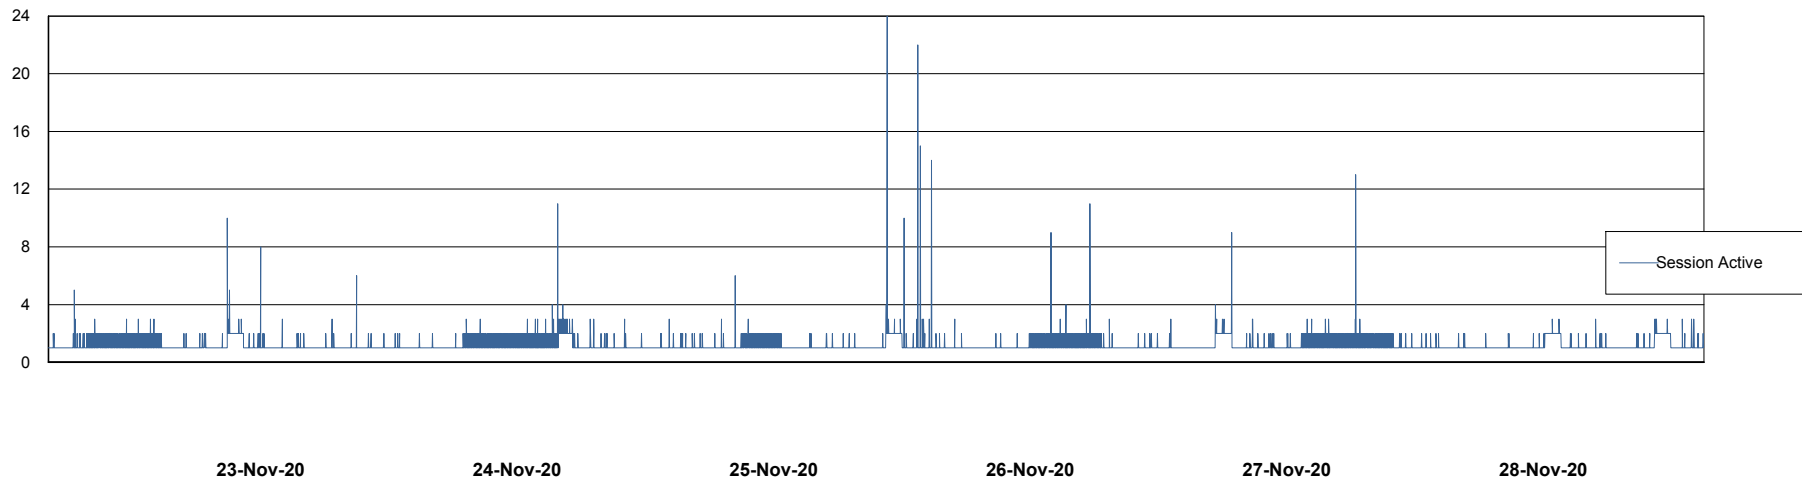

Database Performance LLGDB_Production

DB Processes Max 300
DB Sessions Max 480

Weekly SLA Customer Report

Customer LLG_Production
Database ID 53

Database Performance LLGDB_Standby

DB Processes Max 300
DB Sessions Max 480