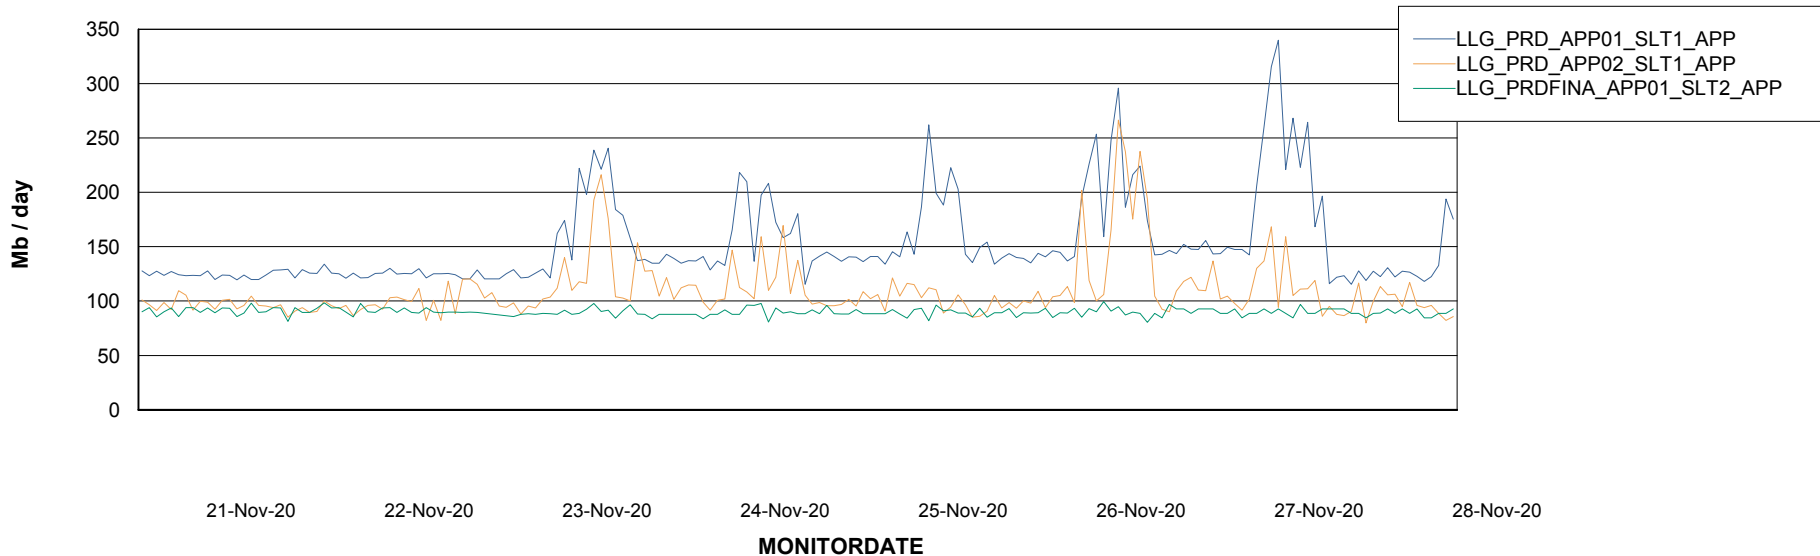

ABSSolute Application Server Services

Avg memory used per ABS Server Service