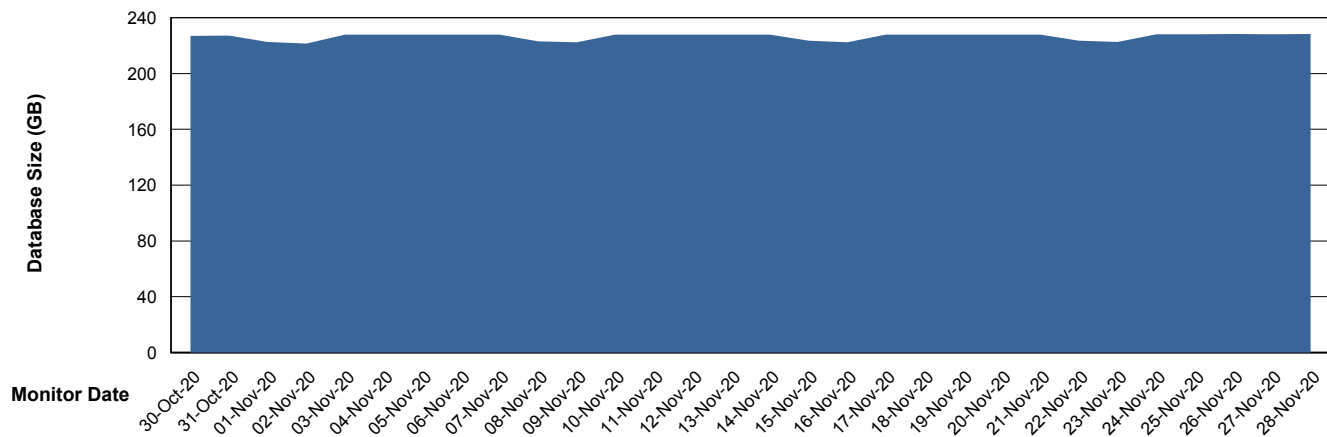

Weekly SLA Customer Report

Customer LLG_Production
Database ID 53

DATABASE SIZE LLGDB_BI02

Database growth over last month

DATABASE SIZE LLGDB_Production

Database growth over last month

Weekly SLA Customer Report