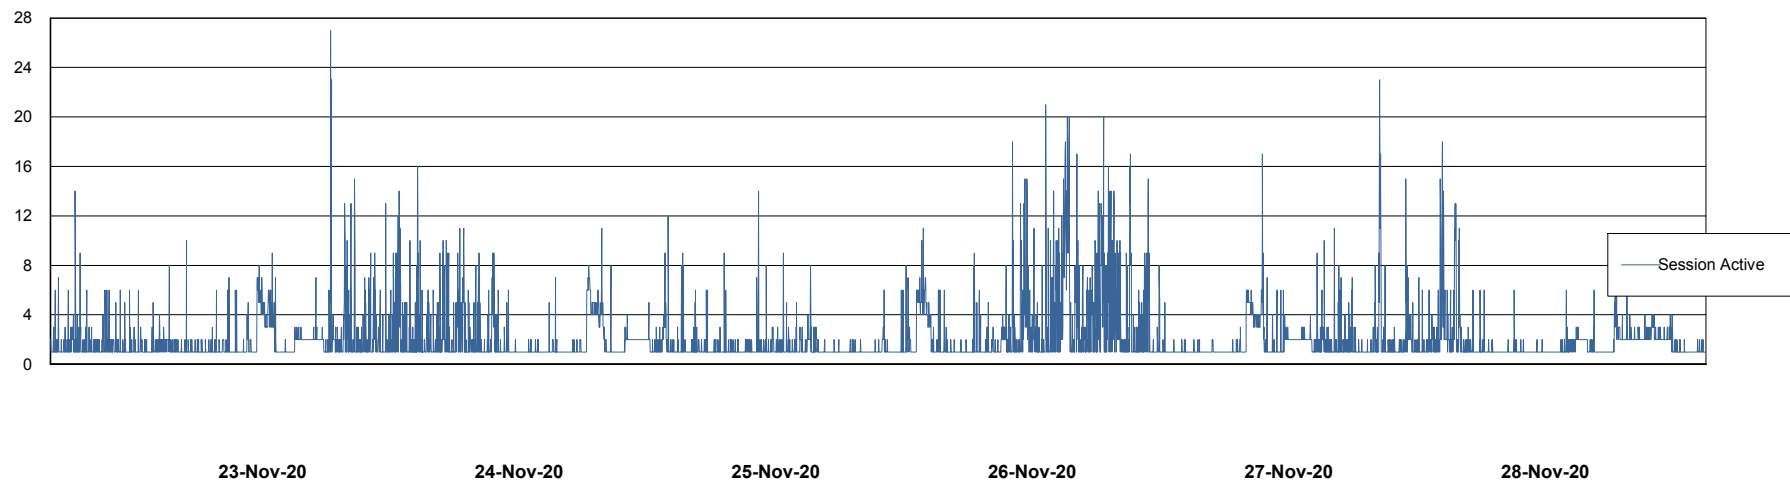

Database Performance ELJDB_Production

DB Processes Max 600
DB Sessions Max 924