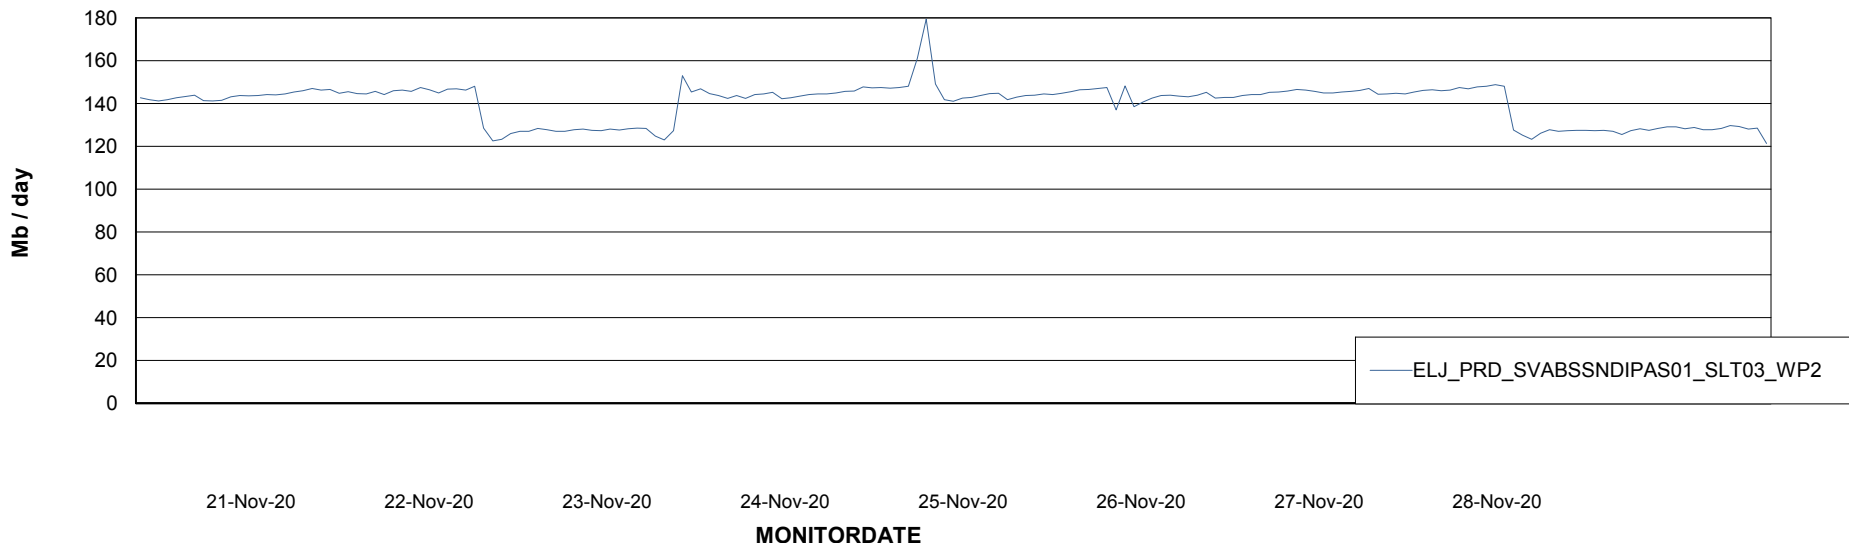

ABSSolute Application ReportServer Services

Avg memory used per ReportServer Service

Weekly SLA Customer Report

Customer ELJ Production
Database ID 72

ABSolute Web Component Services

Avg memory used per ABS Web component