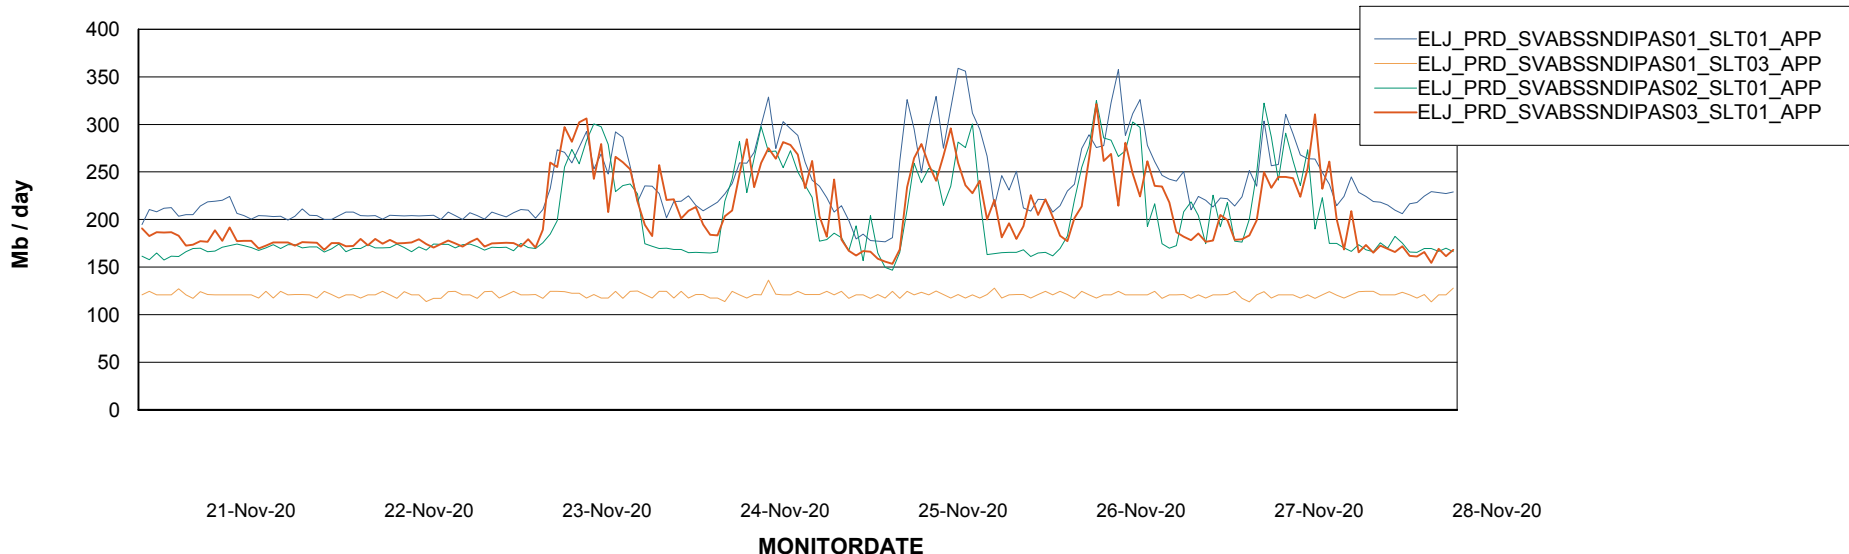

ABSSolute Application Server Services

Avg memory used per ABS Server Service