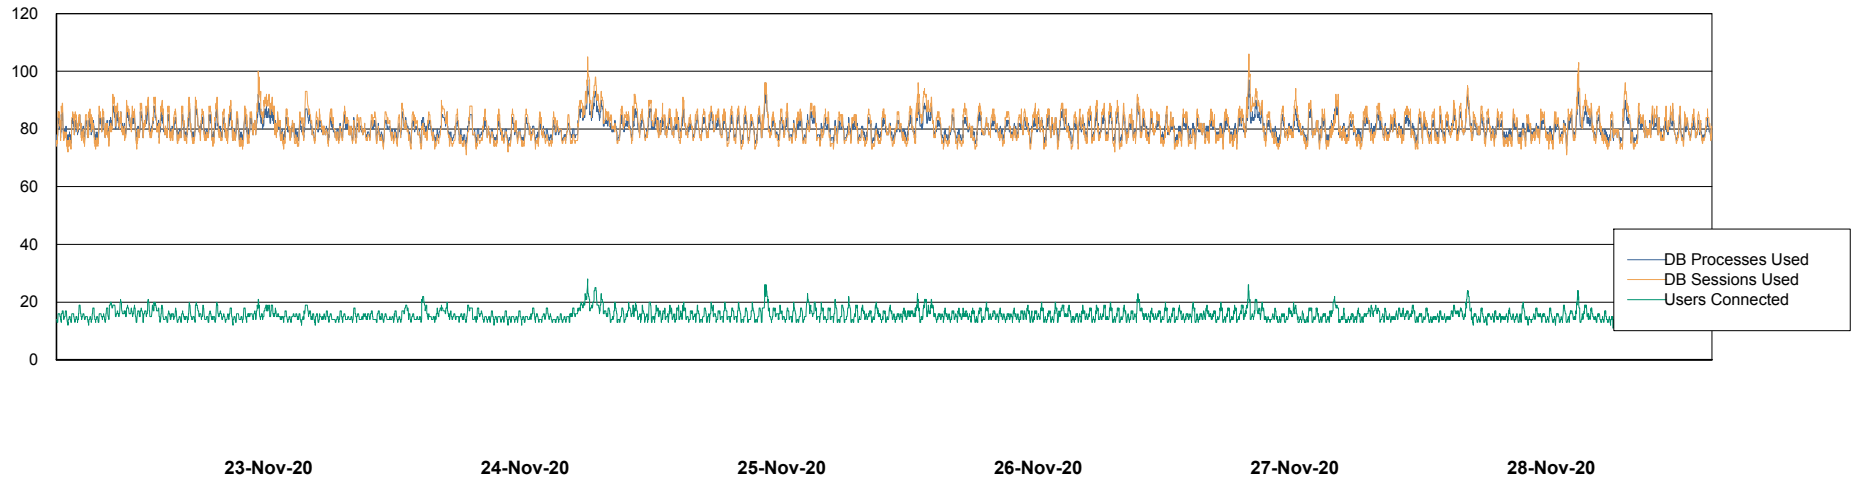

Database Performance ELJDB_PRD_BI

DB Processes Max 1,000
DB Sessions Max 1,524