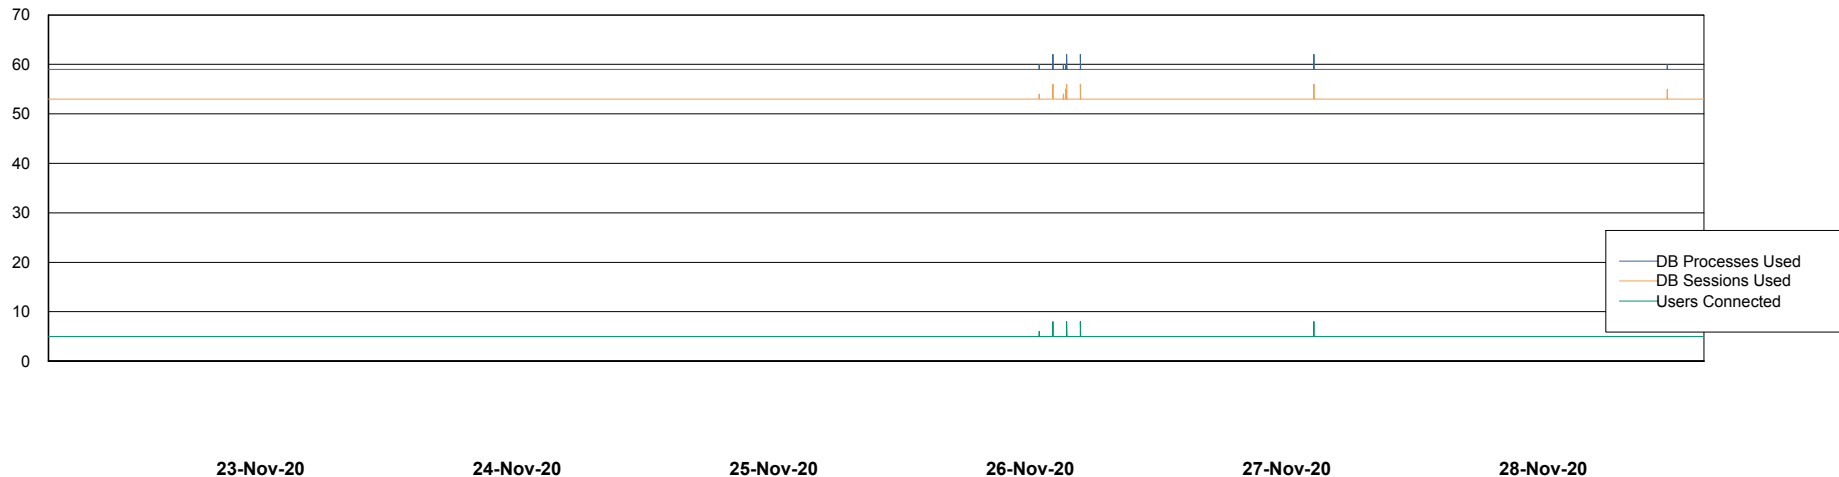

Database Performance ELJDB_Production

DB Processes Max 600
DB Sessions Max 924

Weekly SLA Customer Report

Customer ELJ Production
Database ID 72

Database Performance ELJDB_Standby

DB Processes Max 600
DB Sessions Max 924