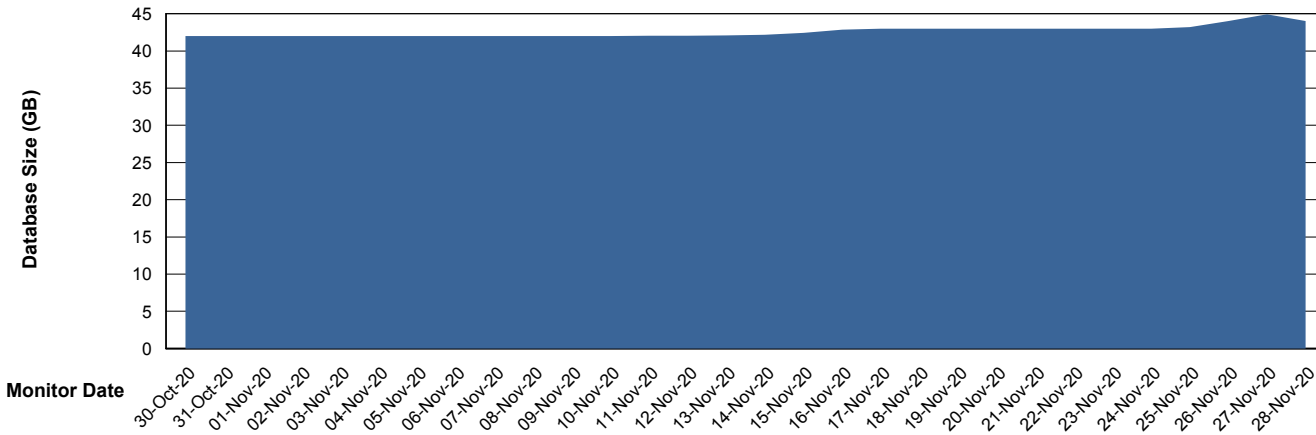

Weekly SLA Customer Report

Customer ELJ Production
Database ID 72

DATABASE SIZE ELJDB_PRD_BI

Database growth over last month

DATABASE SIZE ELJDB_Production

Database growth over last month

Weekly SLA Customer Report