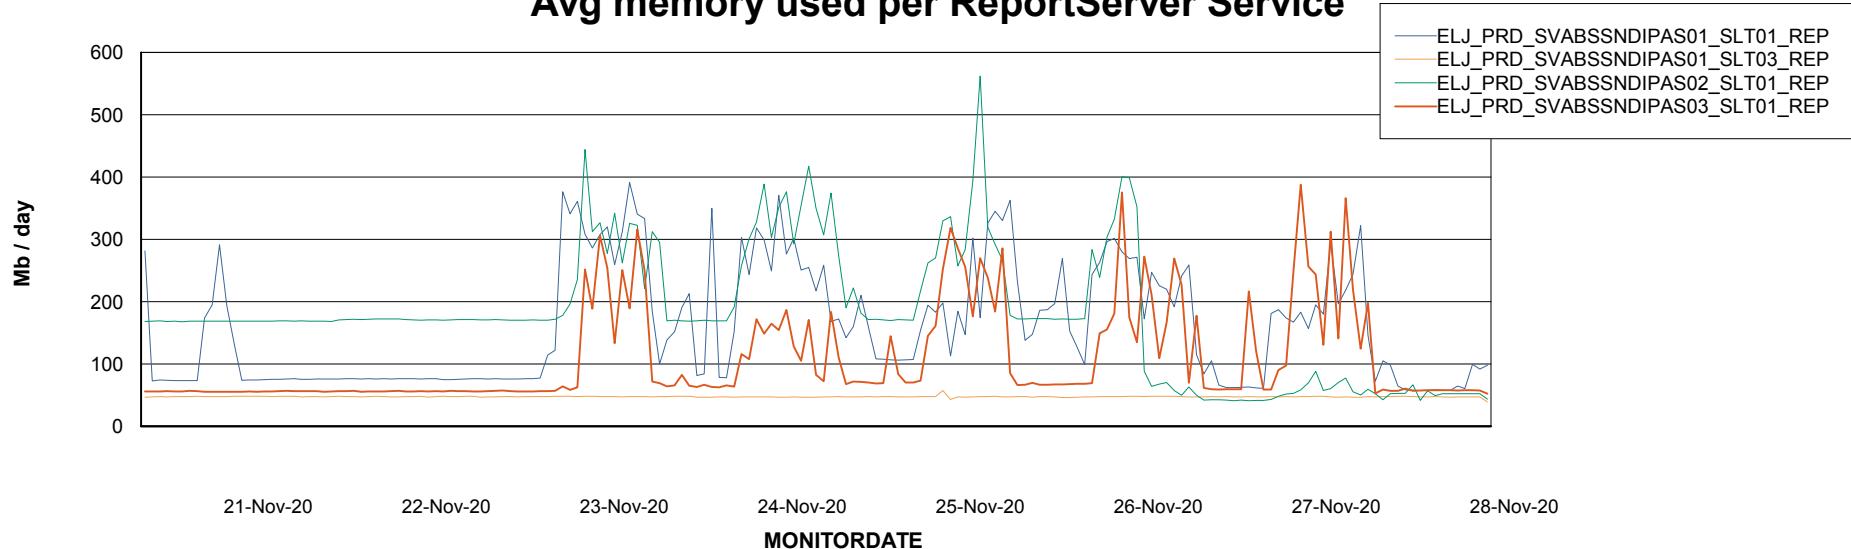

ABSSolute Application ReportServer Services

Avg memory used per ReportServer Service