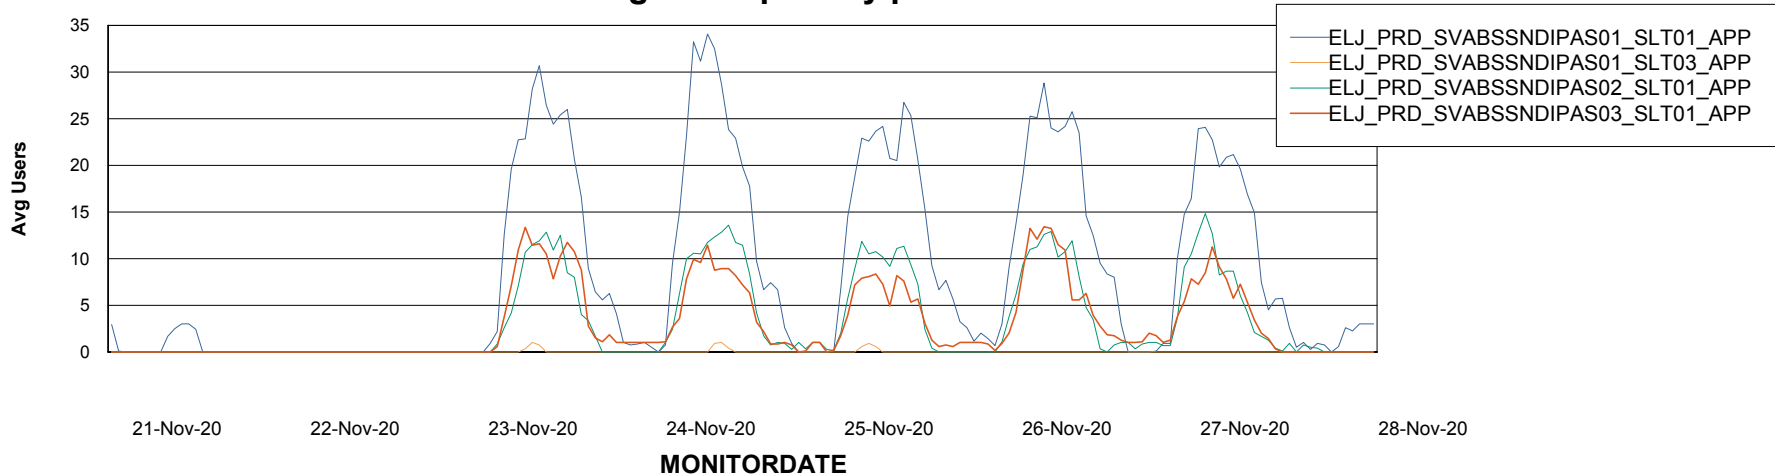

Weekly SLA Customer Report

Customer ELJ Production
Database ID 72

ABSSolute Application Server Services

Avg memory used per ABS Server Service

Avg users per day per ABS server

Weekly SLA Customer Report

Customer ELJ Production
Database ID 72