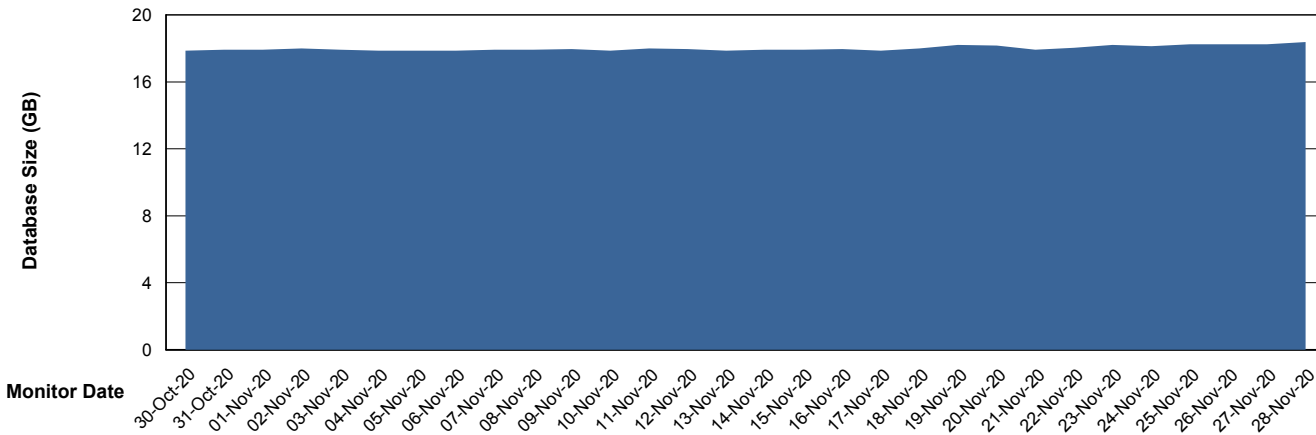

Database Performance ELJDB_Production

DB Processes Max 600
DB Sessions Max 924

Weekly SLA Customer Report

Customer ELJ Production
Database ID 72

Database Performance ELJDB_Standby

DB Processes Max 600
DB Sessions Max 924

Weekly SLA Customer Report

Customer ELJ Production
Database ID 72

DATABASE SIZE ELJDB_PRD_BI

Database growth over last month

DATABASE SIZE ELJDB_Production

Database growth over last month

Weekly SLA Customer Report