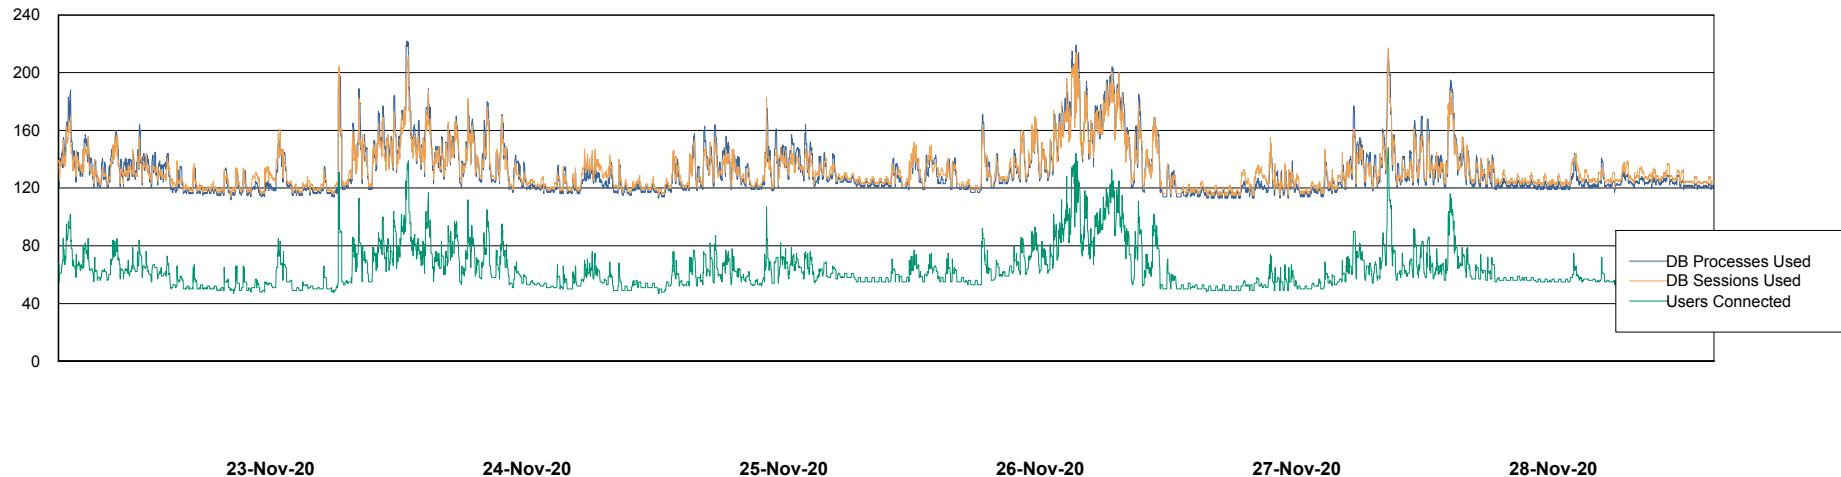

Database Performance ELJDB_Production

DB Processes Max 600
DB Sessions Max 924