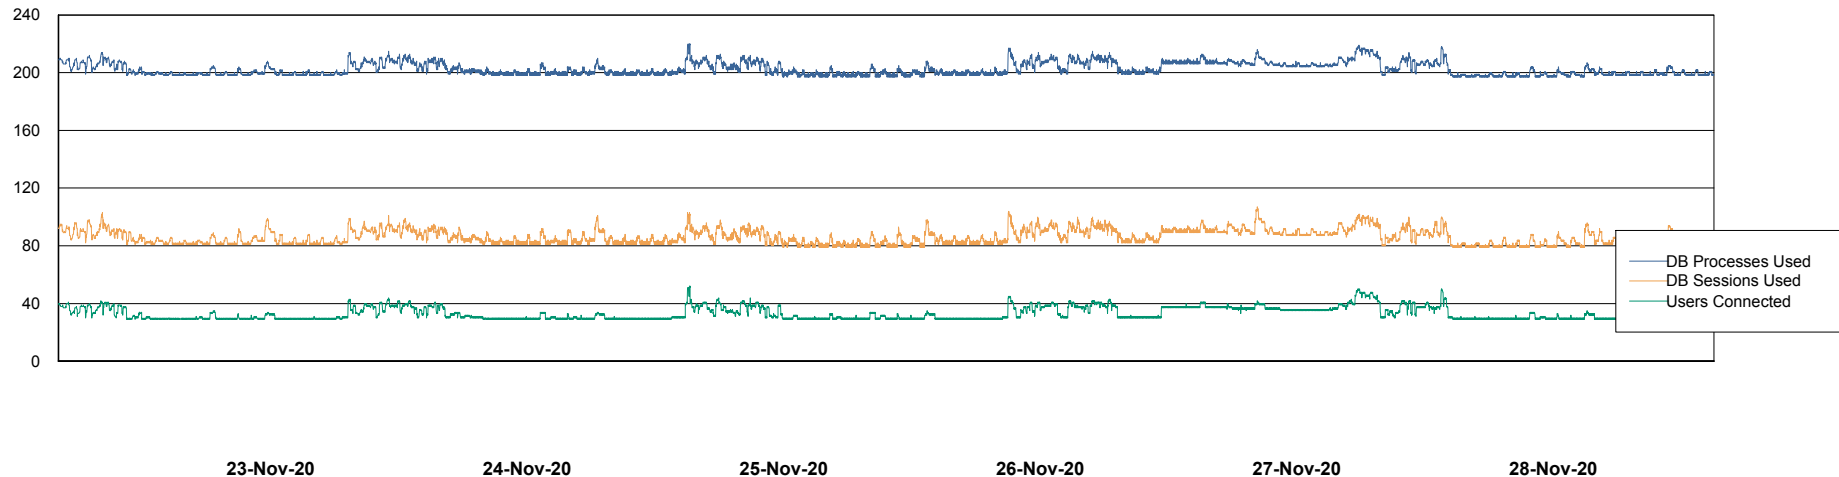

Weekly SLA Customer Report

Customer ECL Production
Database ID 77

Database Performance ECLDB_Production

DB Processes Max 300
DB Sessions Max 480

Weekly SLA Customer Report

Customer ECL Production
Database ID 77