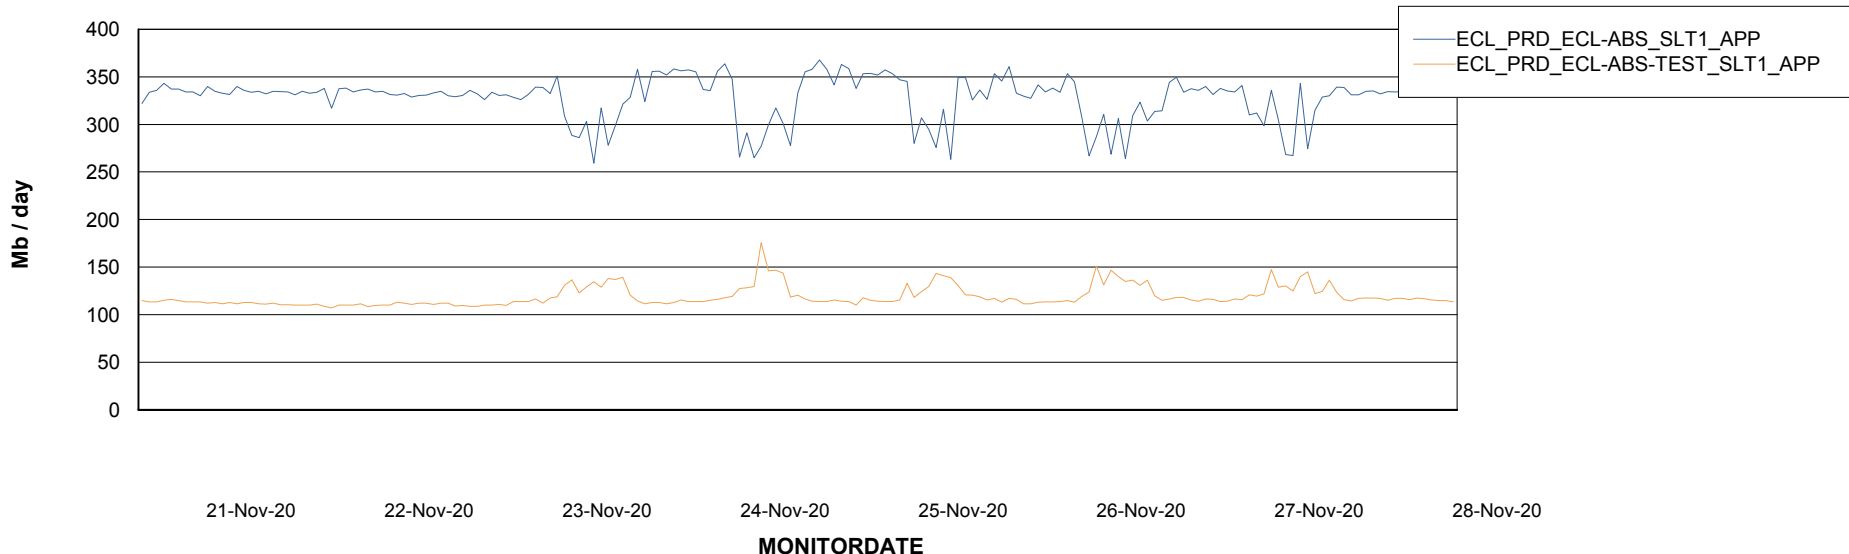

Database Tablespace ECLDB_Production

Date	Tablespace Name	Filesize (Gb)	Usedsize (Gb)	Percentage free
28-Nov-20	ABSDATA	49	43	12
	INDX	8	2	75
27-Nov-20	ABSDATA	49	43	12
	INDX	8	2	75
26-Nov-20	ABSDATA	49	43	12
	INDX	8	2	75
25-Nov-20	ABSDATA	49	43	12
	INDX	8	2	75
24-Nov-20	ABSDATA	49	43	12
	INDX	8	2	75
23-Nov-20	ABSDATA	49	43	12
	INDX	8	2	75
22-Nov-20	ABSDATA	49	43	12
	INDX	8	2	75

Weekly SLA Customer Report

Customer ECL Production
Database ID 77

ABSolute Application Server Services

Avg memory used per ABS Server Service

Avg users per day per ABS server

Weekly SLA Customer Report

Customer ECL Production
Database ID 77