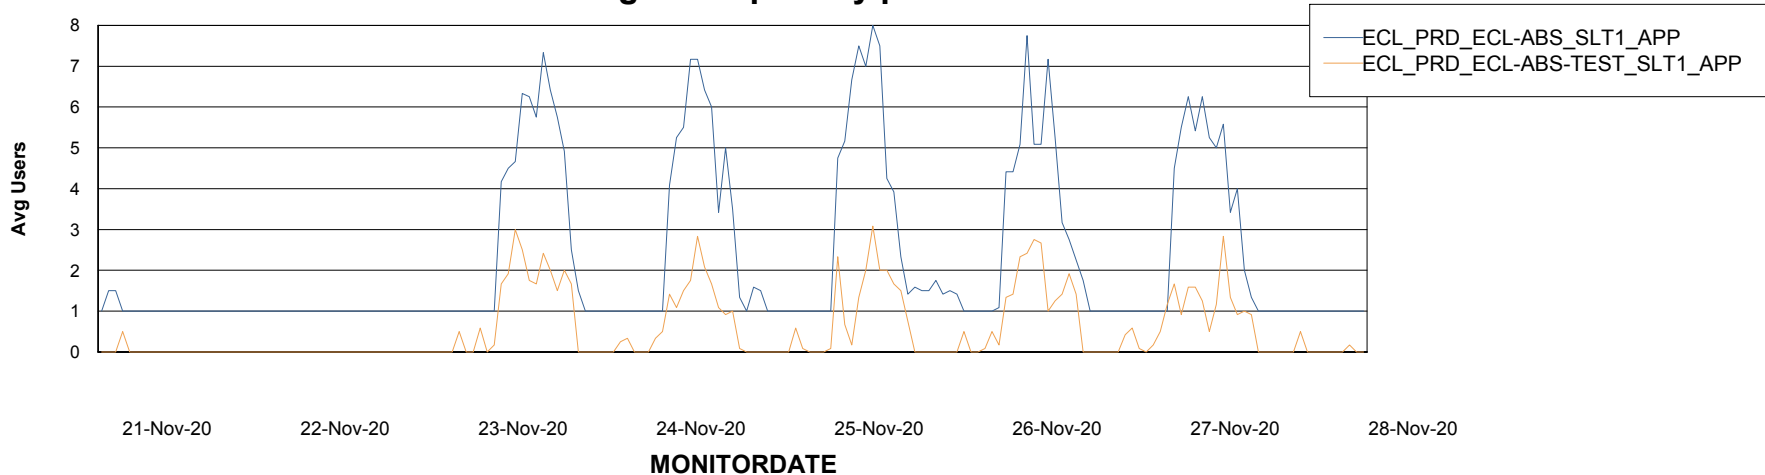

Weekly SLA Customer Report

Customer ECL Production
Database ID 77

ABSolute Application Server Services

Avg memory used per ABS Server Service

Avg users per day per ABS server

Weekly SLA Customer Report

Customer ECL Production
Database ID 77