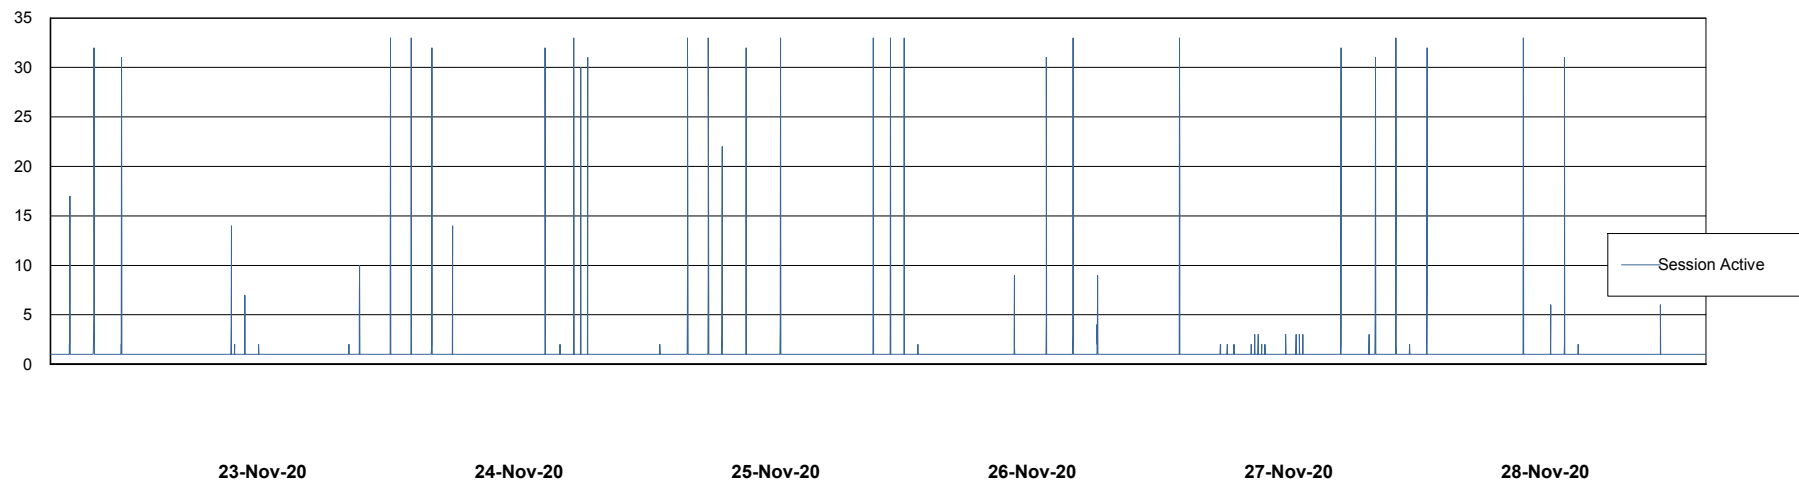

Weekly SLA Customer Report

Customer ECL Production
Database ID 77

Database Performance ECLDB_Production

DB Processes Max 300
DB Sessions Max 480

Weekly SLA Customer Report

Customer ECL Production
Database ID 77

Database Performance ECLDB_Standby

DB Processes Max 300
DB Sessions Max 480

Weekly SLA Customer Report

Customer ECL Production
 Database ID 77

DATABASE SIZE ECLDB_Production

Database growth over last month