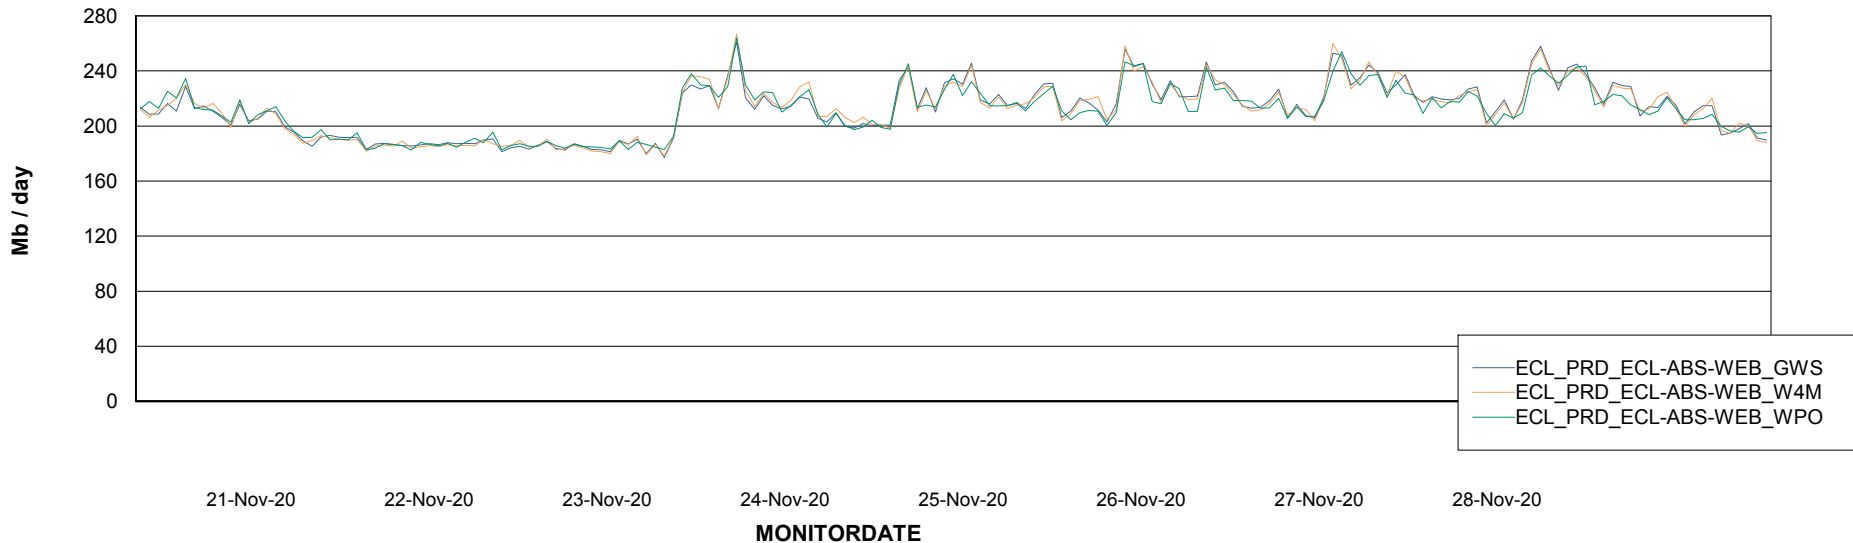

ABSSolute Application ReportServer Services

Avg memory used per ReportServer Service

Weekly SLA Customer Report

Customer ECL Production
Database ID 77

ABSolute Web Component Services

Avg memory used per ABS Web component