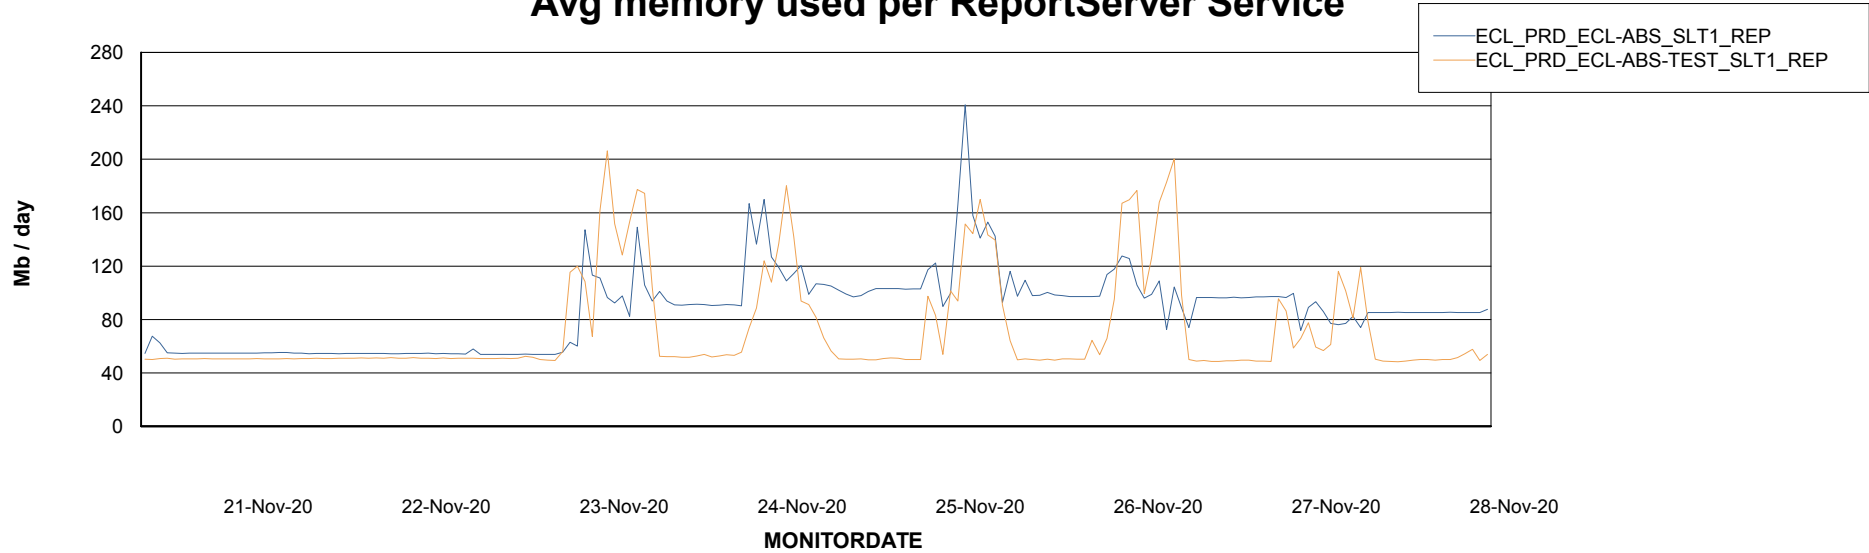

ABSSolute Application ReportServer Services

Avg memory used per ReportServer Service