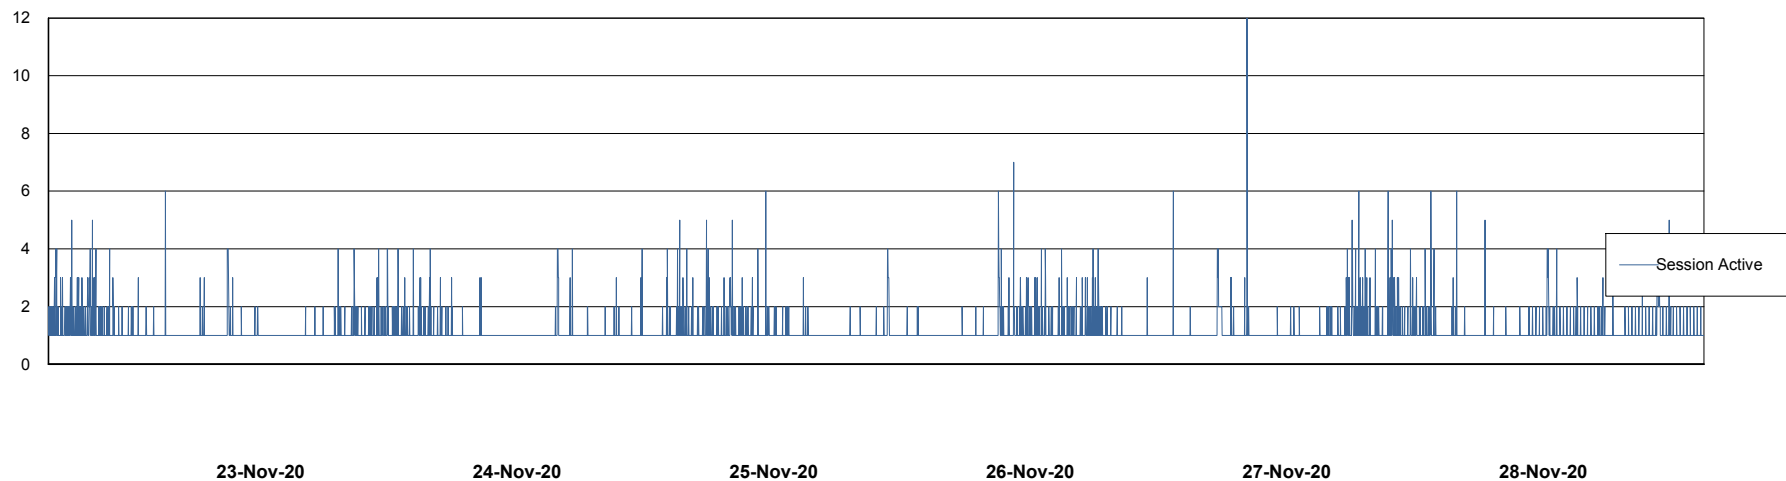

Weekly SLA Customer Report

Customer ECL Production
Database ID 77

Harddisk Usage ECL_PRD_ECL-ABS-WEB

	Free disk space on c: (%)	Total disk space on c: (Gb)
28-Nov-20	79	127
27-Nov-20	79	127
26-Nov-20	79	127
25-Nov-20	79	127
24-Nov-20	79	127
23-Nov-20	79	127
22-Nov-20	79	127

Weekly SLA Customer Report

Customer ECL Production
Database ID 77

Database Performance ECLDB_Production

DB Processes Max 300
DB Sessions Max 480

Weekly SLA Customer Report

Customer ECL Production
Database ID 77