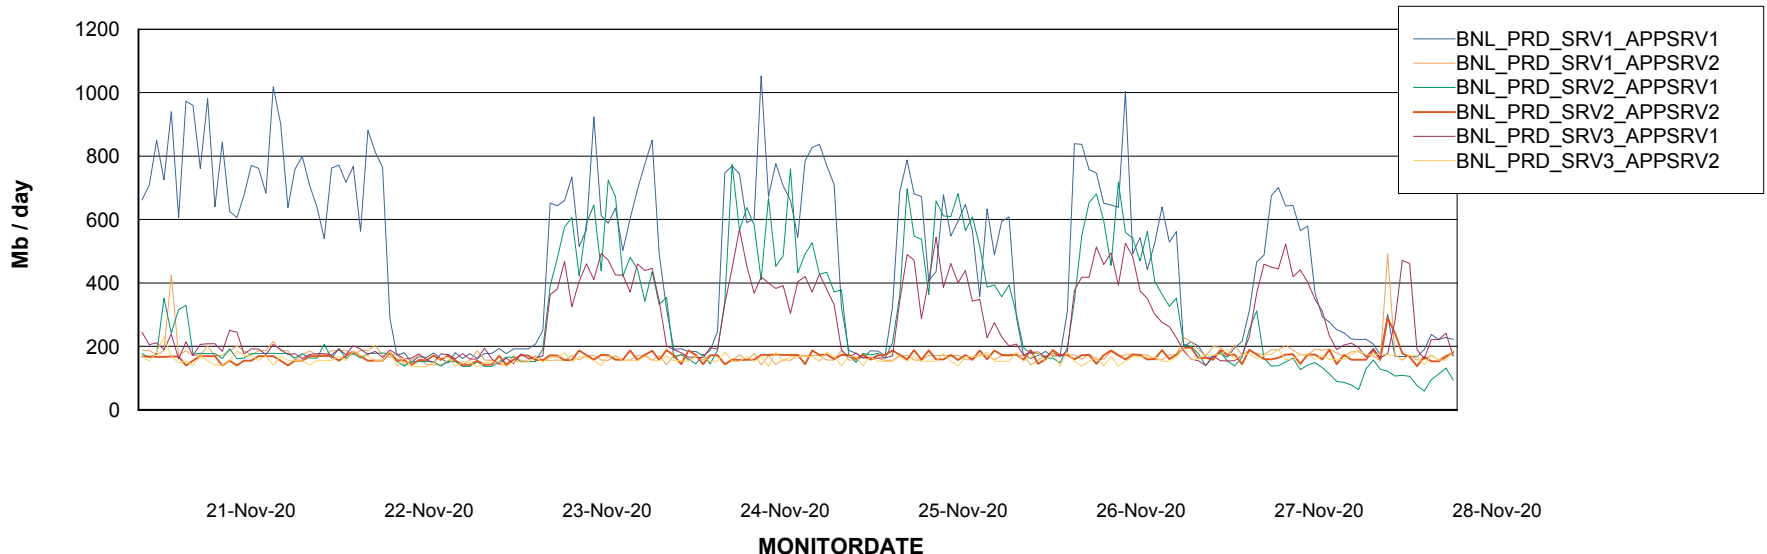

ABSSolute Application Server Services

Avg memory used per ABS Server Service