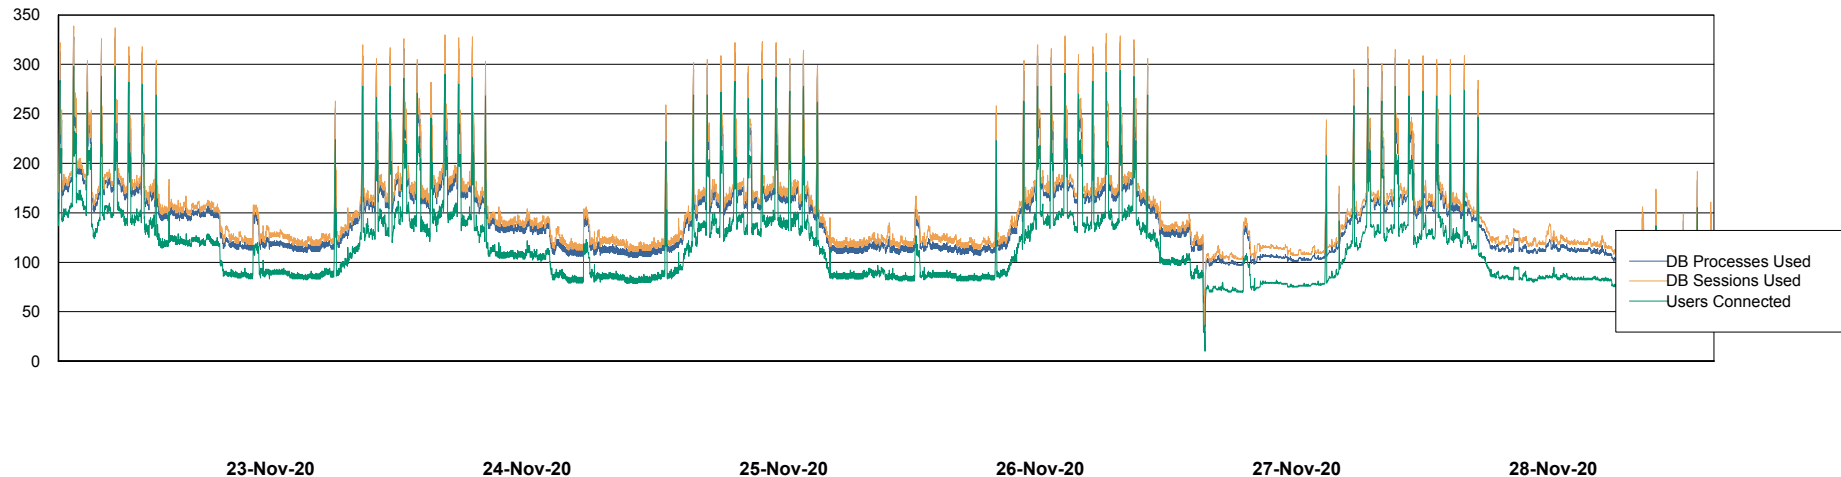

Database Performance BNLDB_Production

DB Processes Max 700
DB Sessions Max 1,072