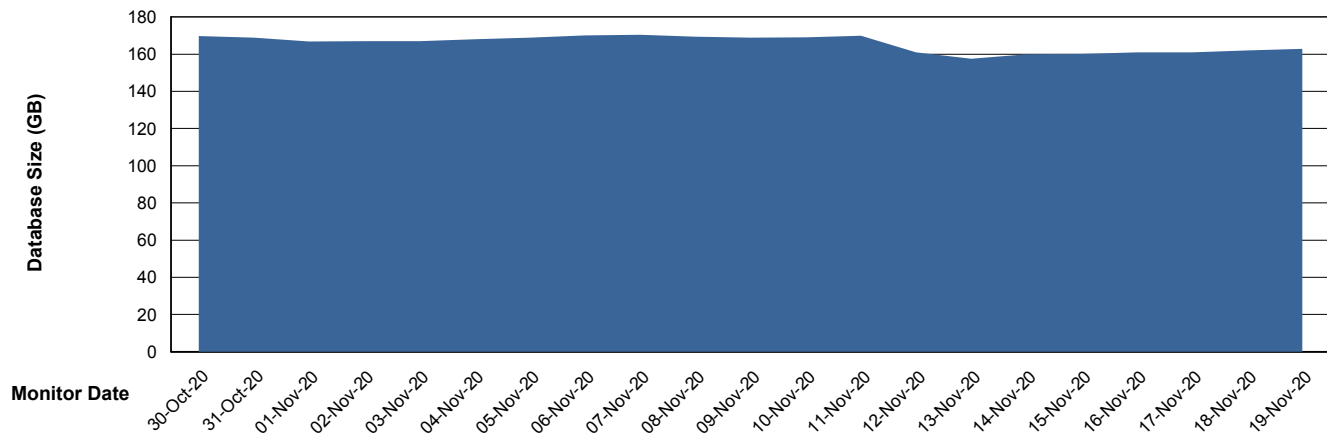

## Database Performance BNLDB\_Production

DB Processes Max 700  
DB Sessions Max 1,072

# Weekly SLA Customer Report

Customer BNL\_Production  
 Database ID 83

DATABASE SIZE BNLDB\_FUT\_FutureLive

Database growth over last month

DATABASE SIZE BNLDB\_Production

Database growth over last month