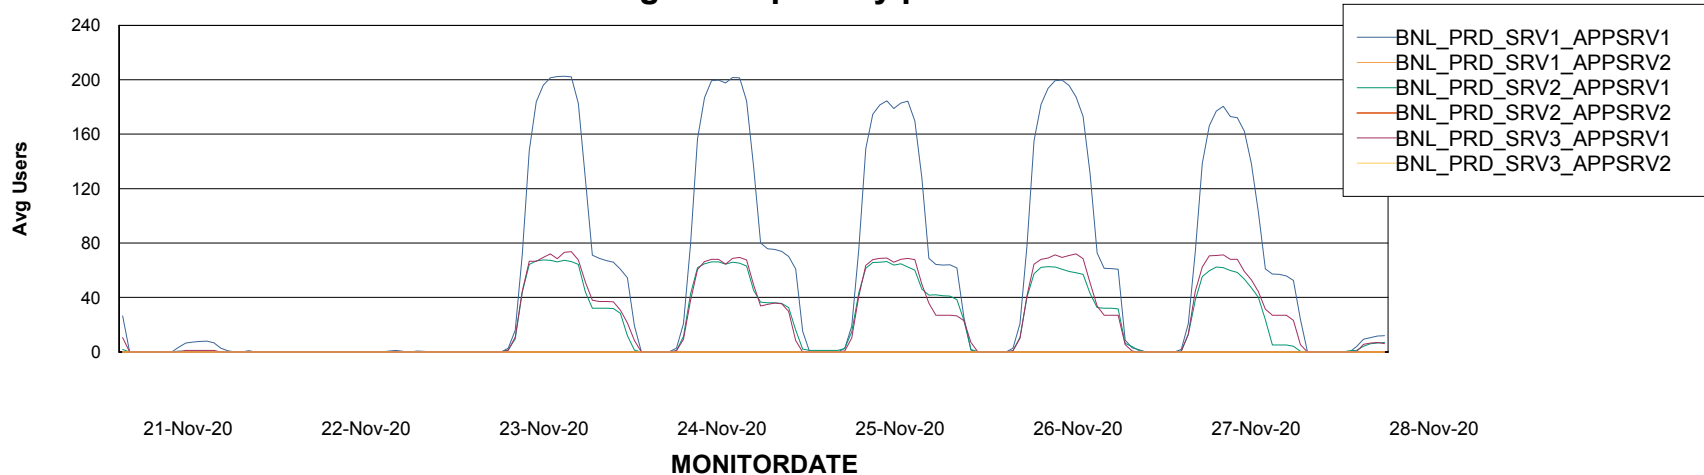

Avg users per day per ABS server