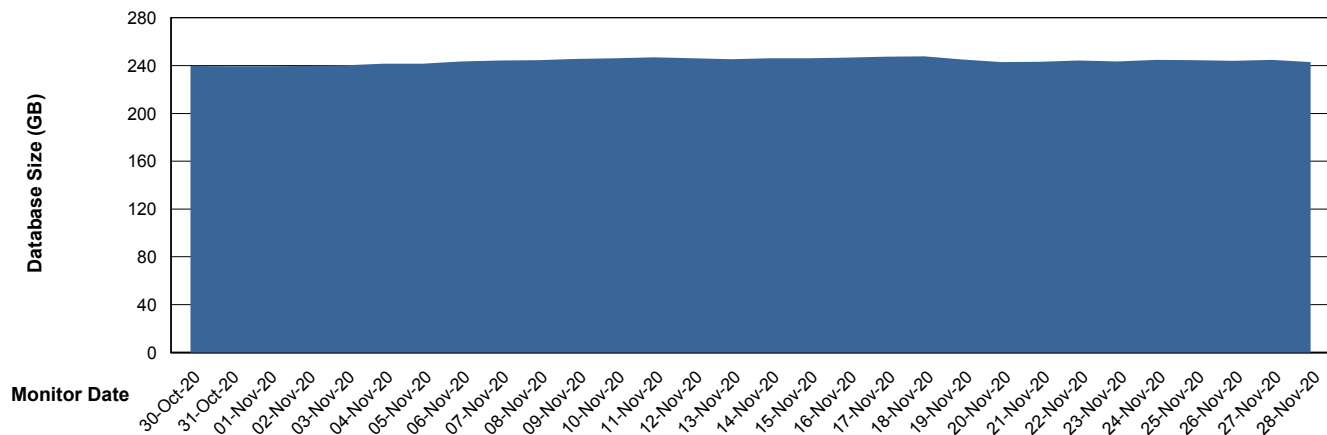

# Weekly SLA Customer Report

Customer BNL\_Production  
 Database ID 83

DATABASE SIZE BNLDB\_FUT\_FutureLive

Database growth over last month

DATABASE SIZE BNLDB\_Production

Database growth over last month