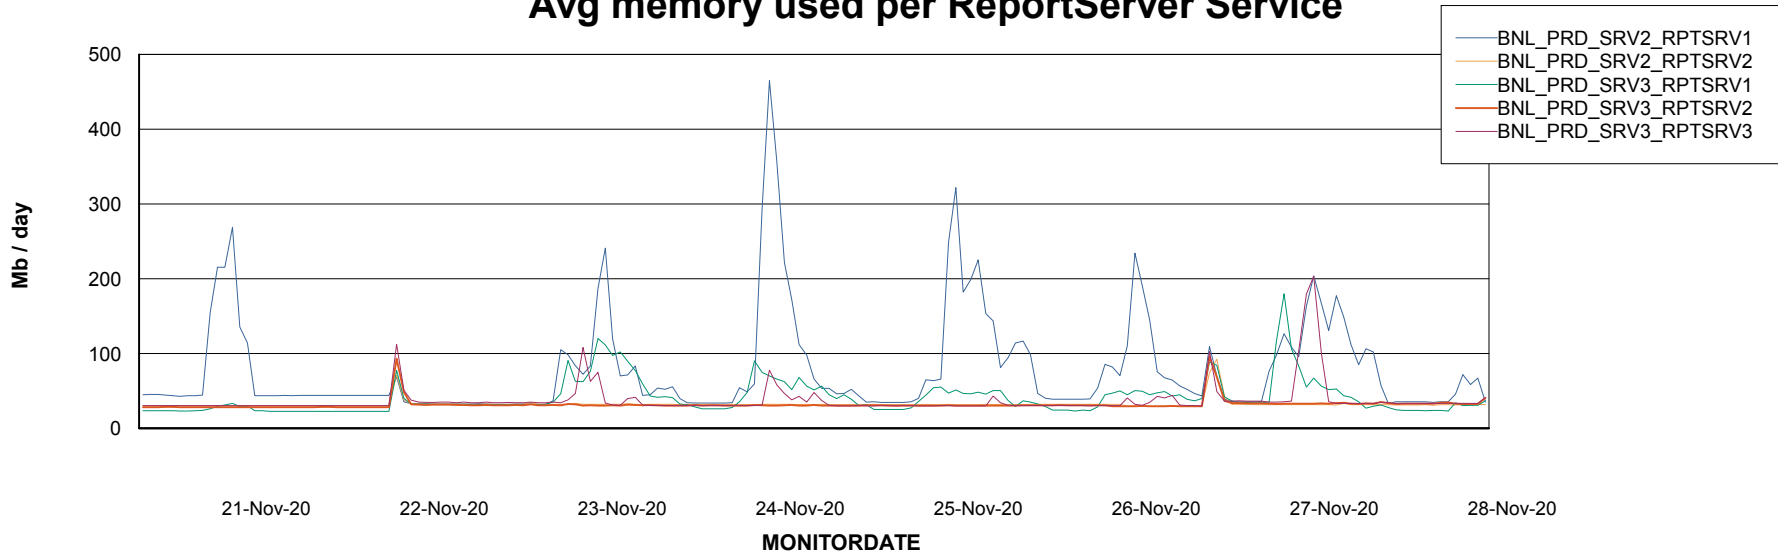

ABSSolute Web Component Services

Avg memory used per ReportServer Service