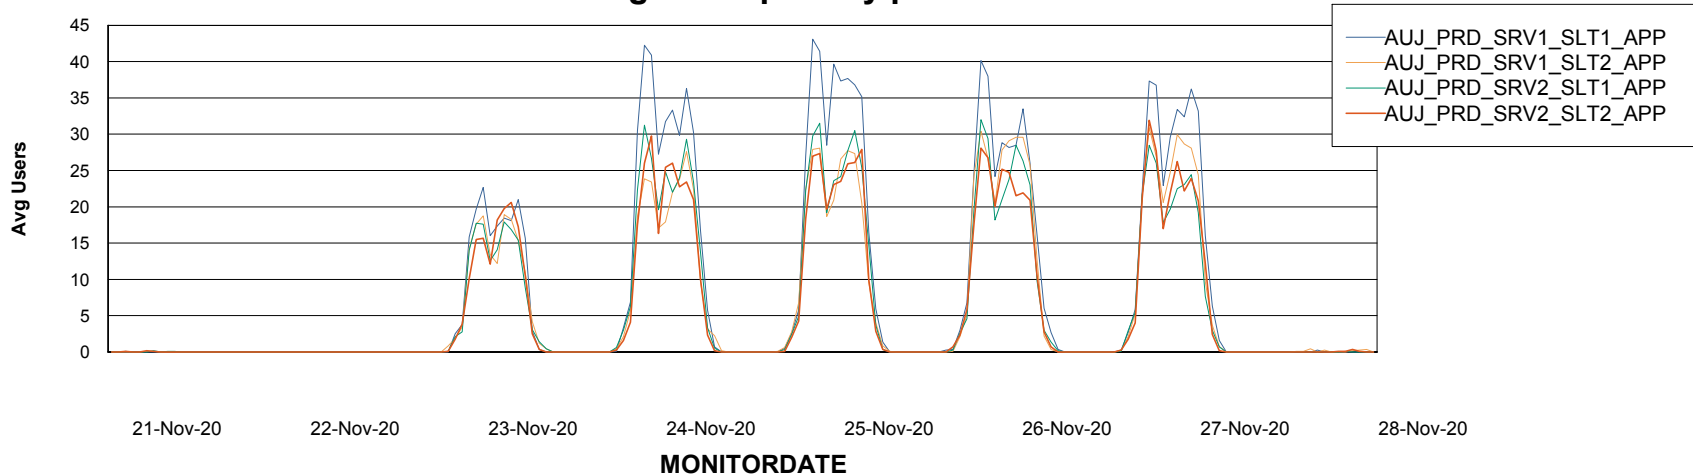

Avg users per day per ABS server