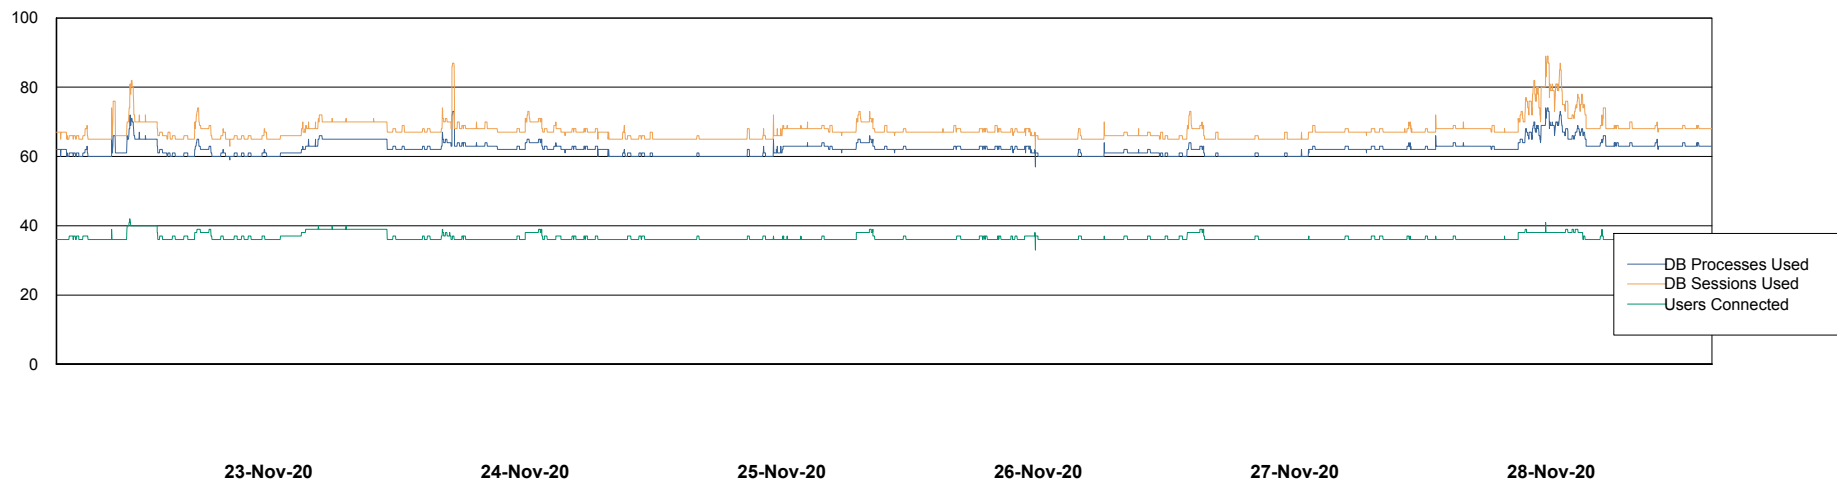

Database Performance AUJDB_BI_TS1