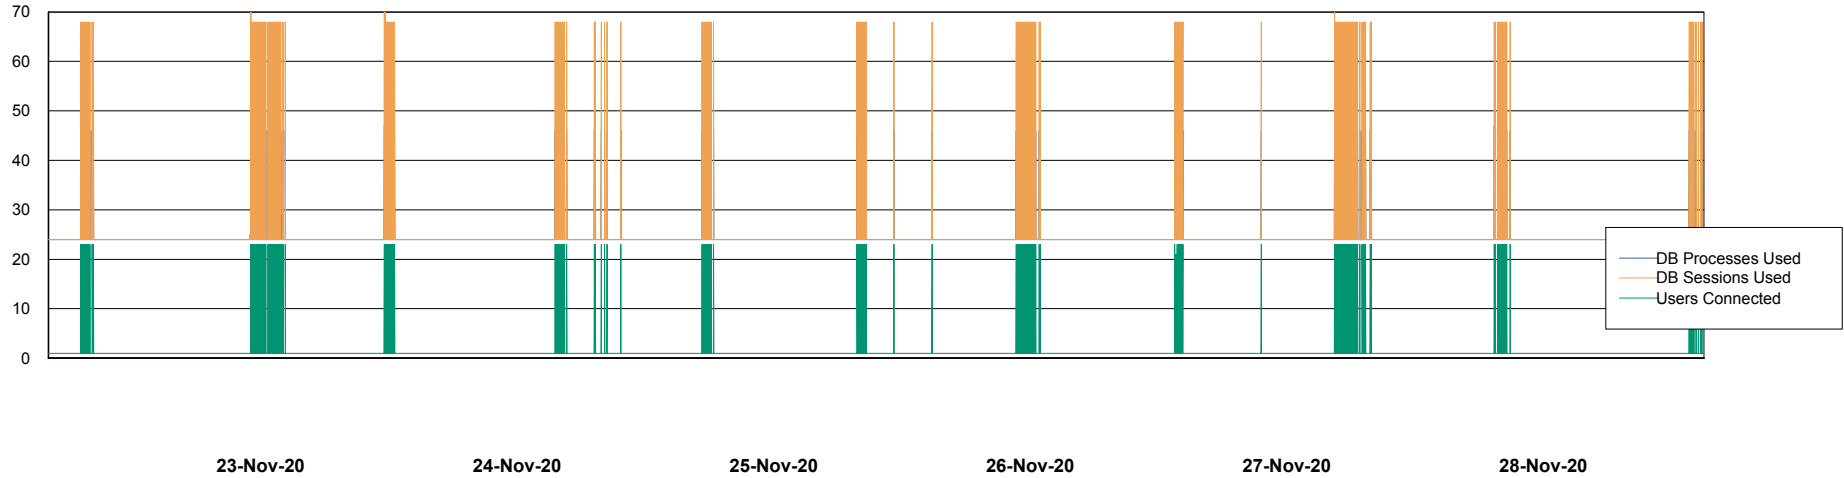

Weekly SLA Customer Report

Customer AUJ_Production
Database ID 41

Database Performance AUJ_DB4_Primary

Weekly SLA Customer Report

Customer AUJ_Production
Database ID 41

Database Performance AUJ_DB5_Standby

Weekly SLA Customer Report

Customer AUJ_Production
Database ID 41

Database Performance AUJ_DB6_Standby2

Weekly SLA Customer Report

Customer AUJ_Production
Database ID 41

Database Performance AUJDB_BI

Weekly SLA Customer Report