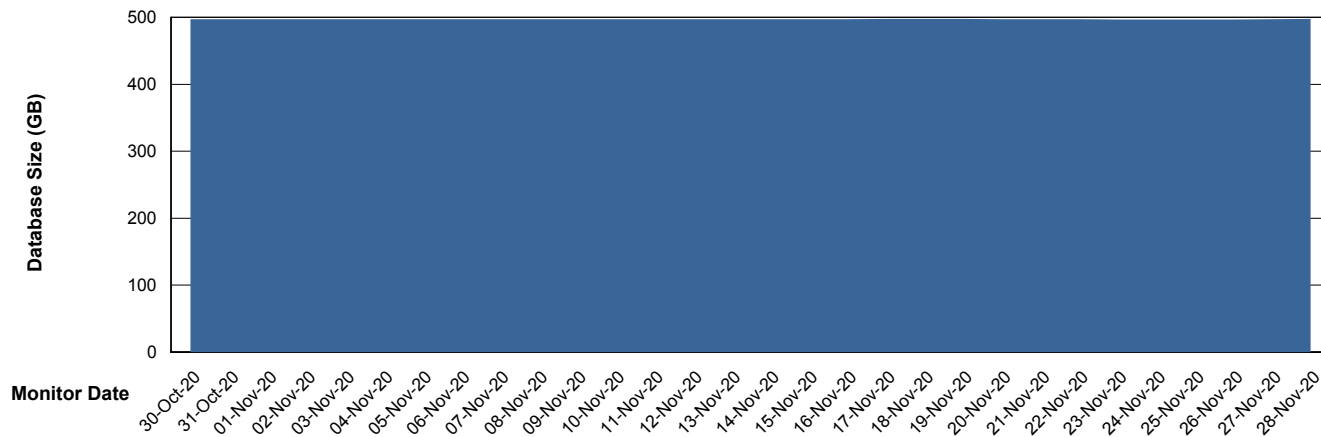

Database growth over last month

Weekly SLA Customer Report

Customer AUJ_Production
Database ID 41

DATABASE SIZE AUJDB_BI_TS1

Database growth over last month

Weekly SLA Customer Report

Customer AUJ_Production
Database ID 41