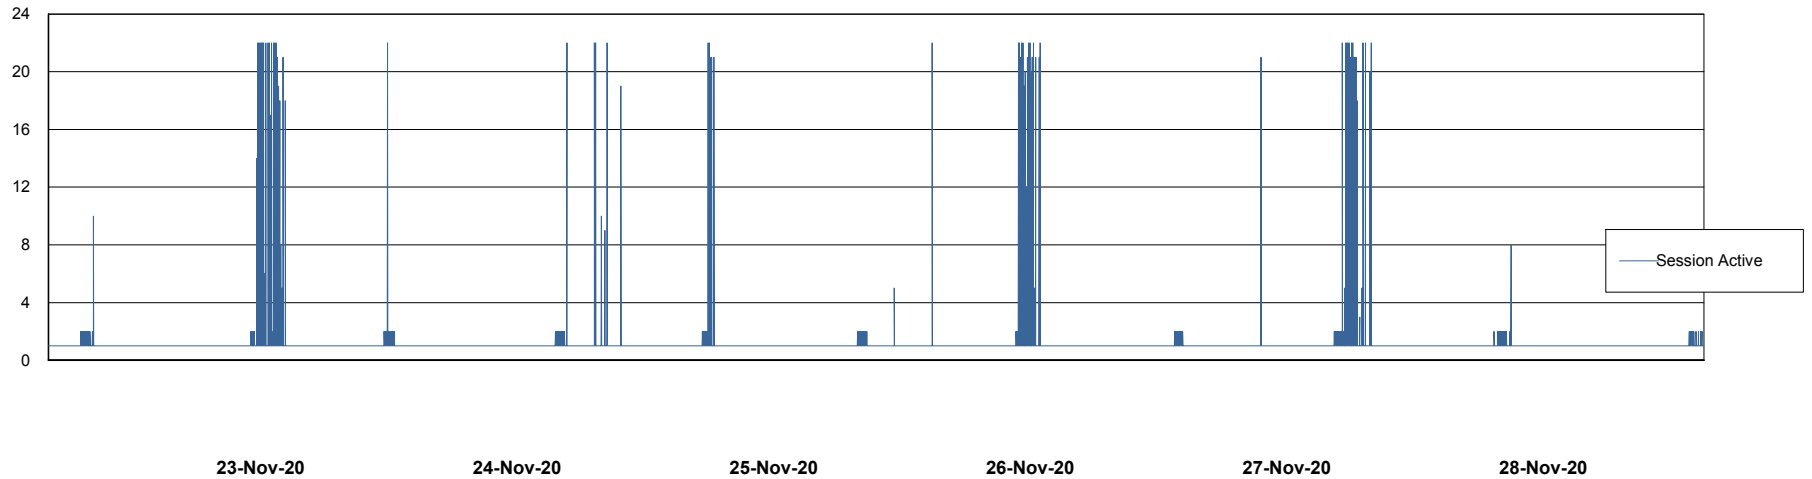

Weekly SLA Customer Report

Customer AUJ_Production
Database ID 41

Database Performance AUJ_DB4_Primary

Weekly SLA Customer Report

Customer AUJ_Production
Database ID 41

Database Performance AUJ_DB5_Standby

Weekly SLA Customer Report

Customer AUJ_Production
Database ID 41

Database Performance AUJ_DB6_Standby2

Weekly SLA Customer Report

Customer AUJ_Production
Database ID 41

Database Performance AUJDB_BI

Weekly SLA Customer Report