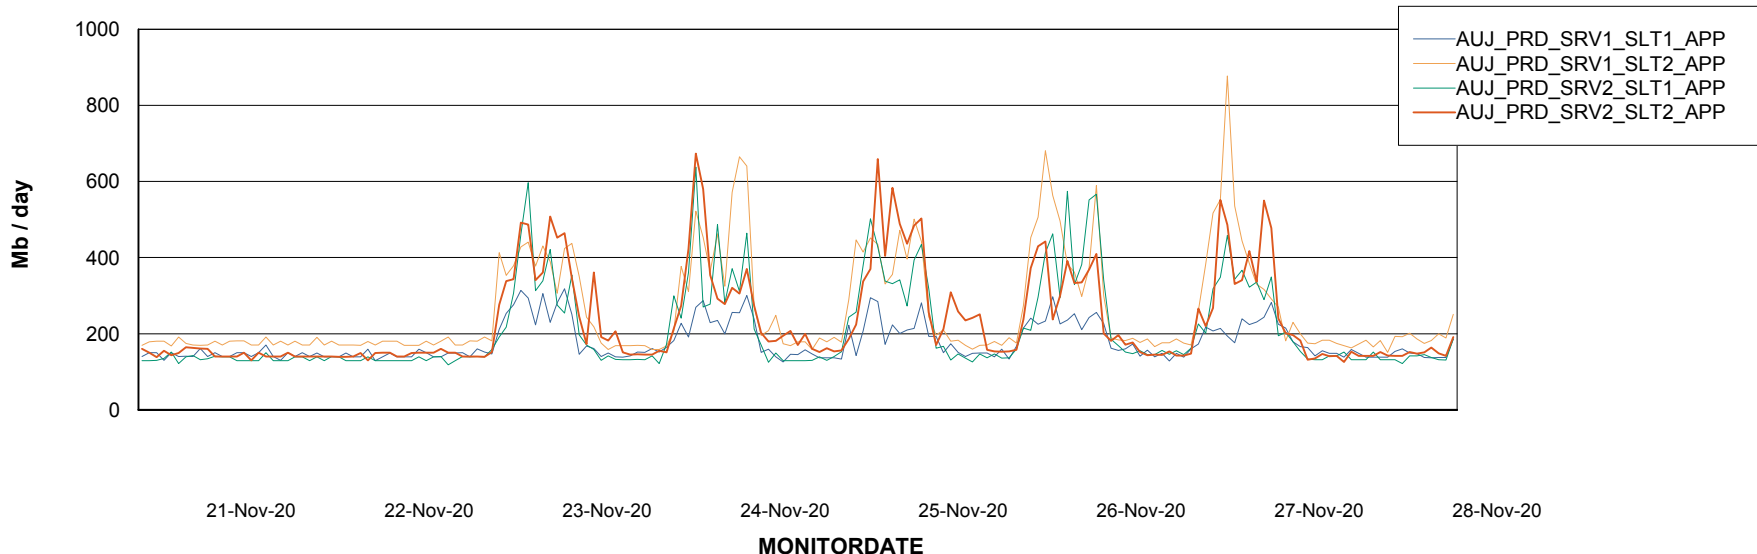

ABSSolute Application Server Services

Avg memory used per ABS Server Service