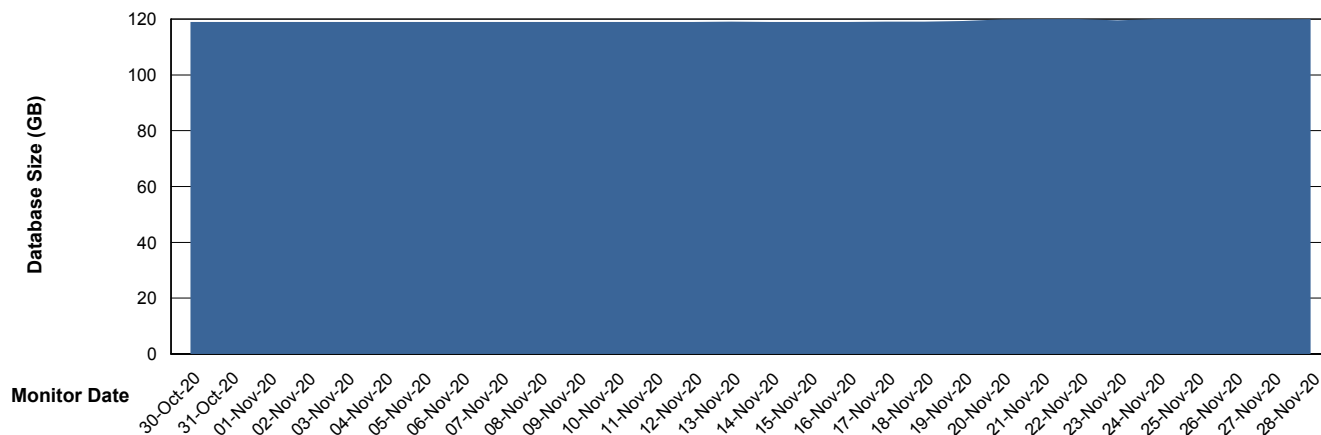

Customer AUJ_Production
Database ID 41

Database Performance AUJDB_BI_TS1

Weekly SLA Customer Report

Customer AUJ_Production
Database ID 41

DATABASE SIZE AUJ_DB4_Primary

Database growth over last month

DATABASE SIZE AUJDB_BI

Database growth over last month

Weekly SLA Customer Report

Customer AUJ_Production
Database ID 41

DATABASE SIZE AUJDB_BI_TS1

Database growth over last month

Weekly SLA Customer Report

Customer AUJ_Production
Database ID 41