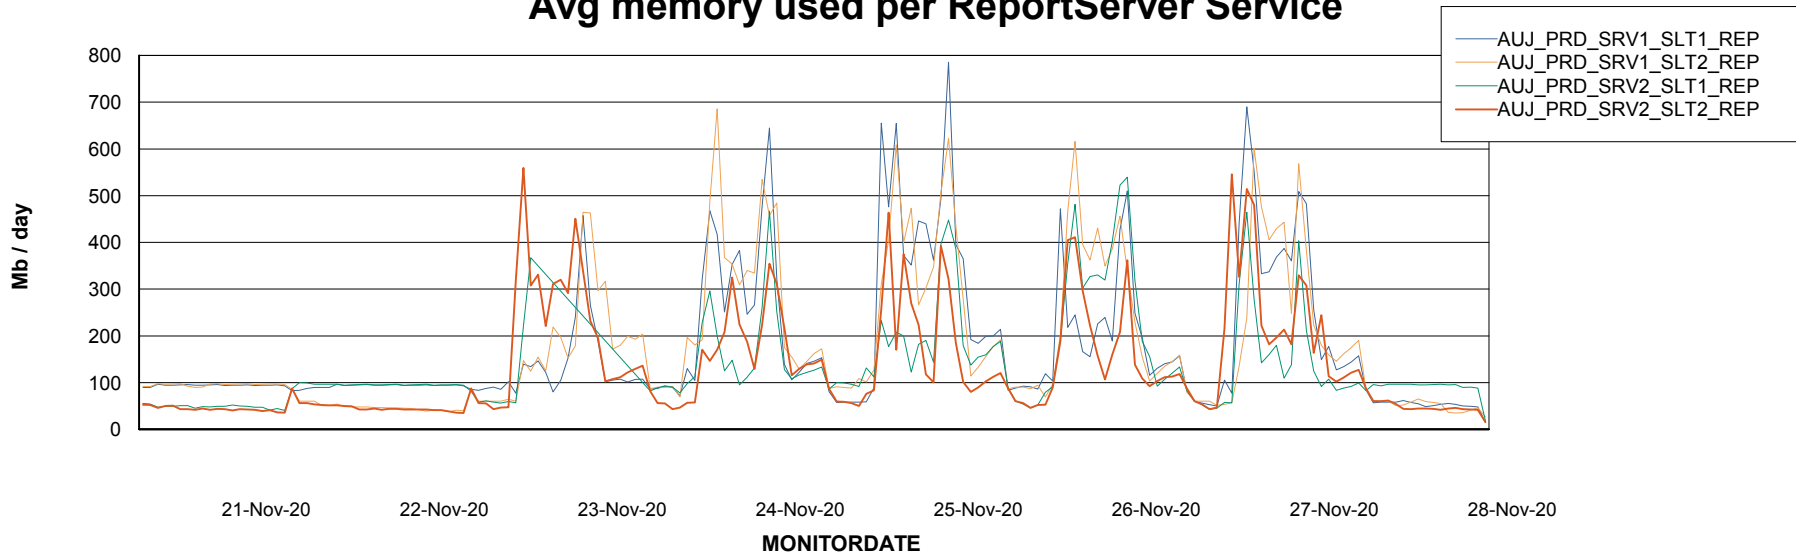

Avg memory used per ABS Server Service

Avg users per day per ABS server

Weekly SLA Customer Report

Customer AUJ_Production
Database ID 41

ABSolute Application ReportServer Services

Avg memory used per ReportServer Service