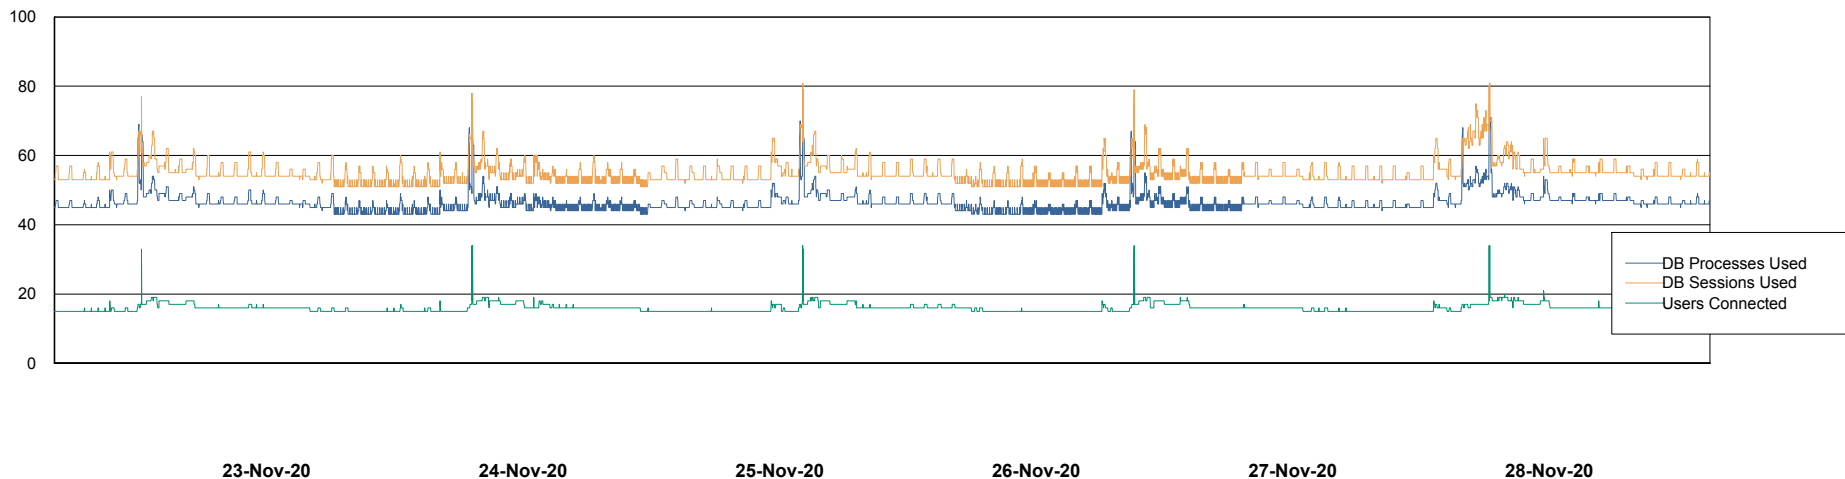

Weekly SLA Customer Report

Customer AUJ_Production
Database ID 41

Database Performance AUJ_DB6_Standby2

Weekly SLA Customer Report

Customer AUJ_Production
Database ID 41

Database Performance AUJDB_BI

Weekly SLA Customer Report