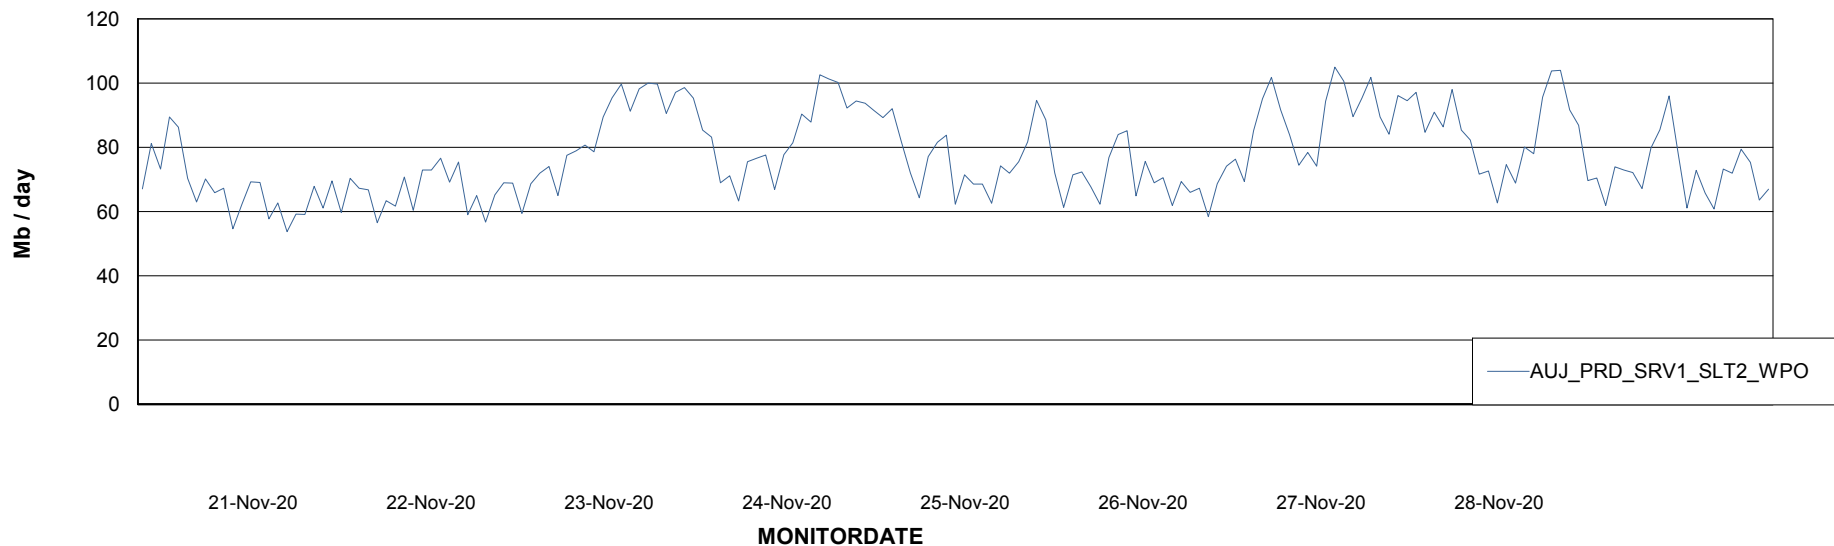

ABSSolute Web Component Services

Avg memory used per ABS Web component