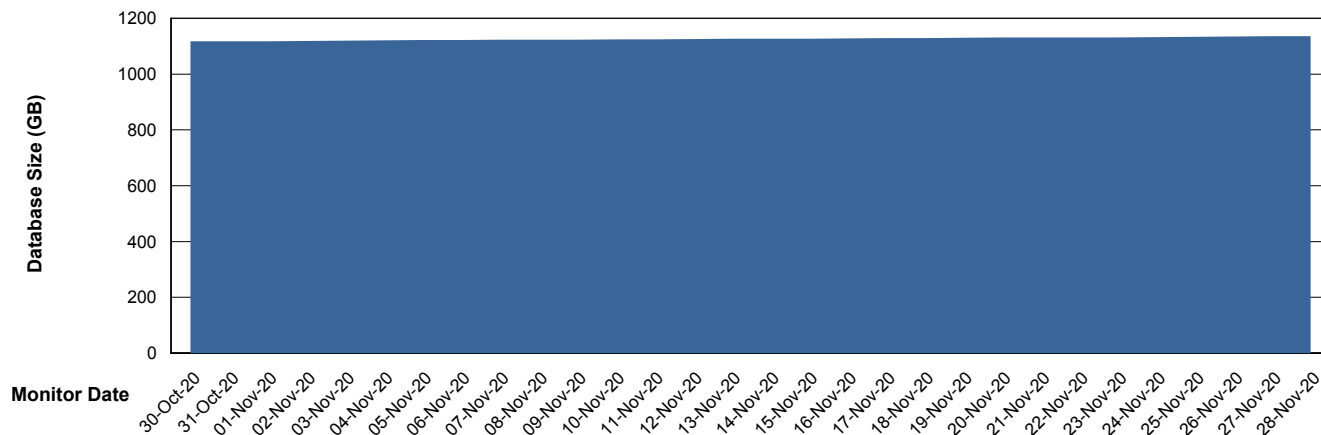

Customer AUJ_Production
Database ID 41

Database Performance AUJDB_BI_TS1

Weekly SLA Customer Report

Customer AUJ_Production
Database ID 41

DATABASE SIZE AUJ_DB4_Primary

Database growth over last month

DATABASE SIZE AUJDB_BI

Database growth over last month

Weekly SLA Customer Report

Customer AUJ_Production
Database ID 41

DATABASE SIZE AUJDB_BI_TS1

Database growth over last month

Weekly SLA Customer Report

Customer AUJ_Production
Database ID 41