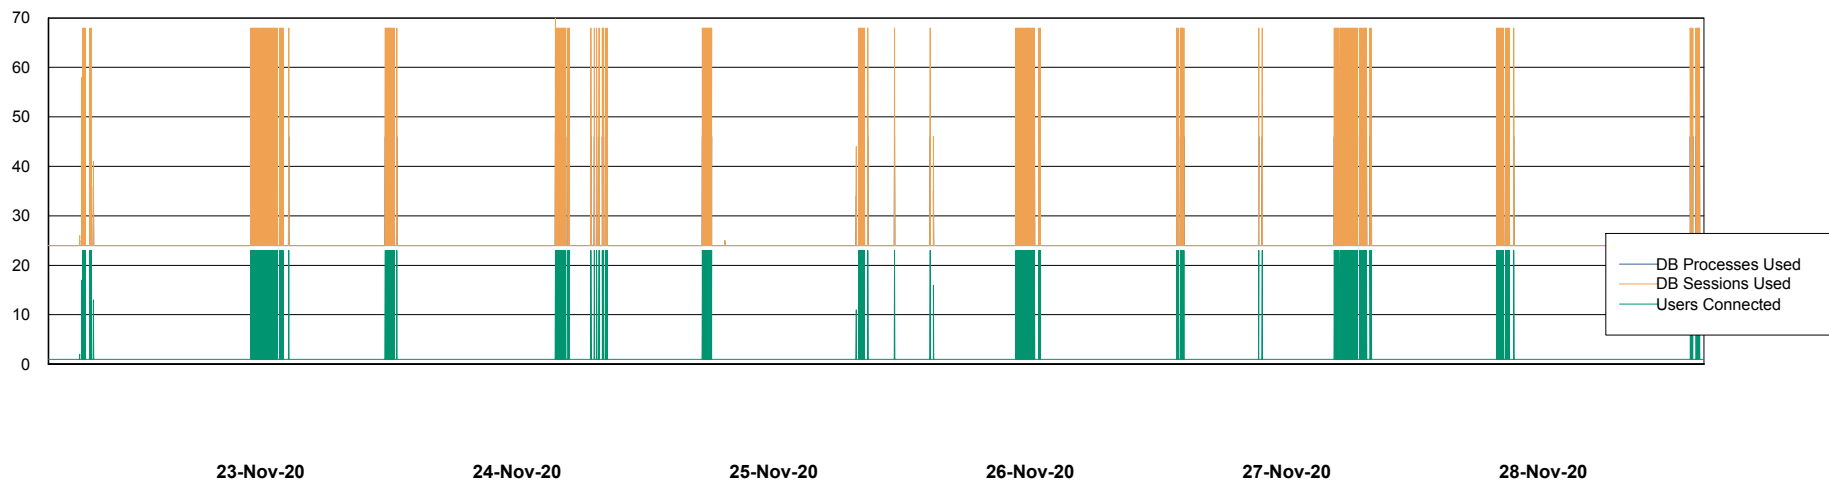

Weekly SLA Customer Report

Customer AUJ_Production
Database ID 41

Database Performance AUJ_DB4_Primary

Weekly SLA Customer Report

Customer AUJ_Production
Database ID 41

Database Performance AUJ_DB5_Standby

Weekly SLA Customer Report

Customer AUJ_Production
Database ID 41

Database Performance AUJ_DB6_Standby2

Weekly SLA Customer Report

Customer AUJ_Production
Database ID 41

Database Performance AUJDB_BI

Weekly SLA Customer Report