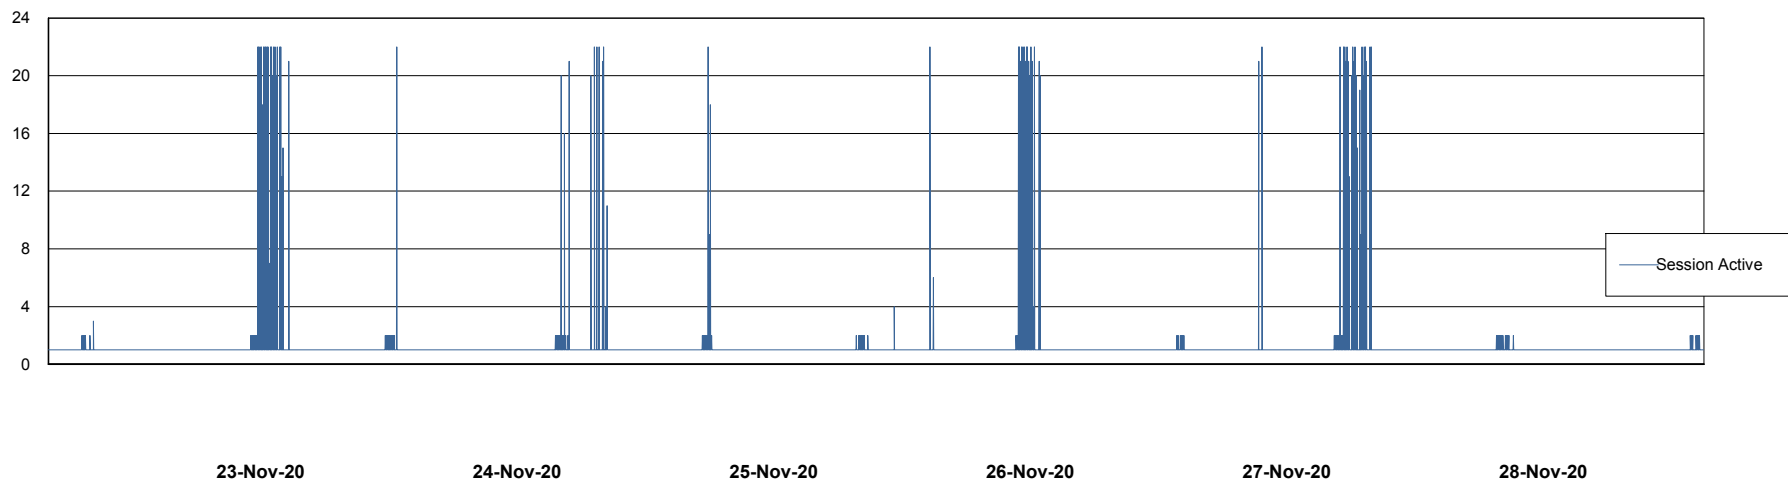

Weekly SLA Customer Report

Customer AUJ_Production
Database ID 41

Database Performance AUJ_DB4_Primary

Weekly SLA Customer Report

Customer AUJ_Production
Database ID 41

Database Performance AUJ_DB5_Standby

Weekly SLA Customer Report

Customer AUJ_Production
Database ID 41

Database Performance AUJ_DB6_Standby2

Weekly SLA Customer Report

Customer AUJ_Production
Database ID 41

Database Performance AUJDB_BI

Weekly SLA Customer Report