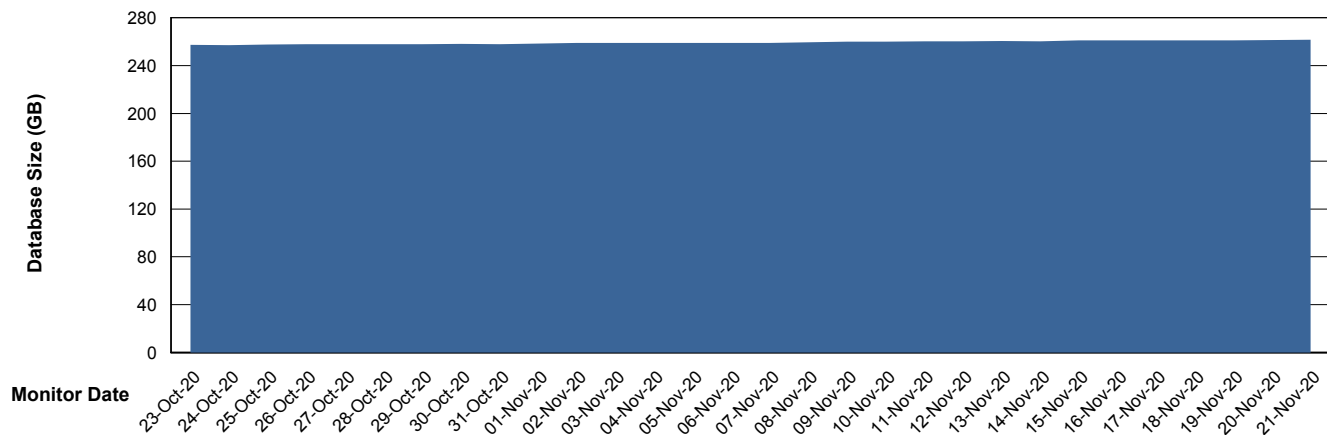

DATABASE SIZE VOSDB_Production

Database growth over last month