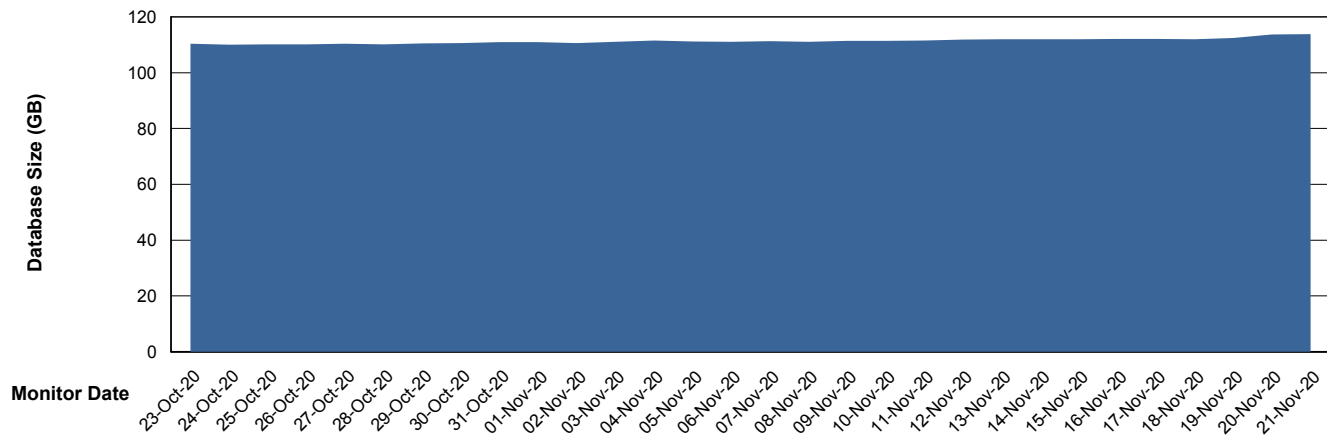

DATABASE SIZE VOSBIDB_Production

Database growth over last month