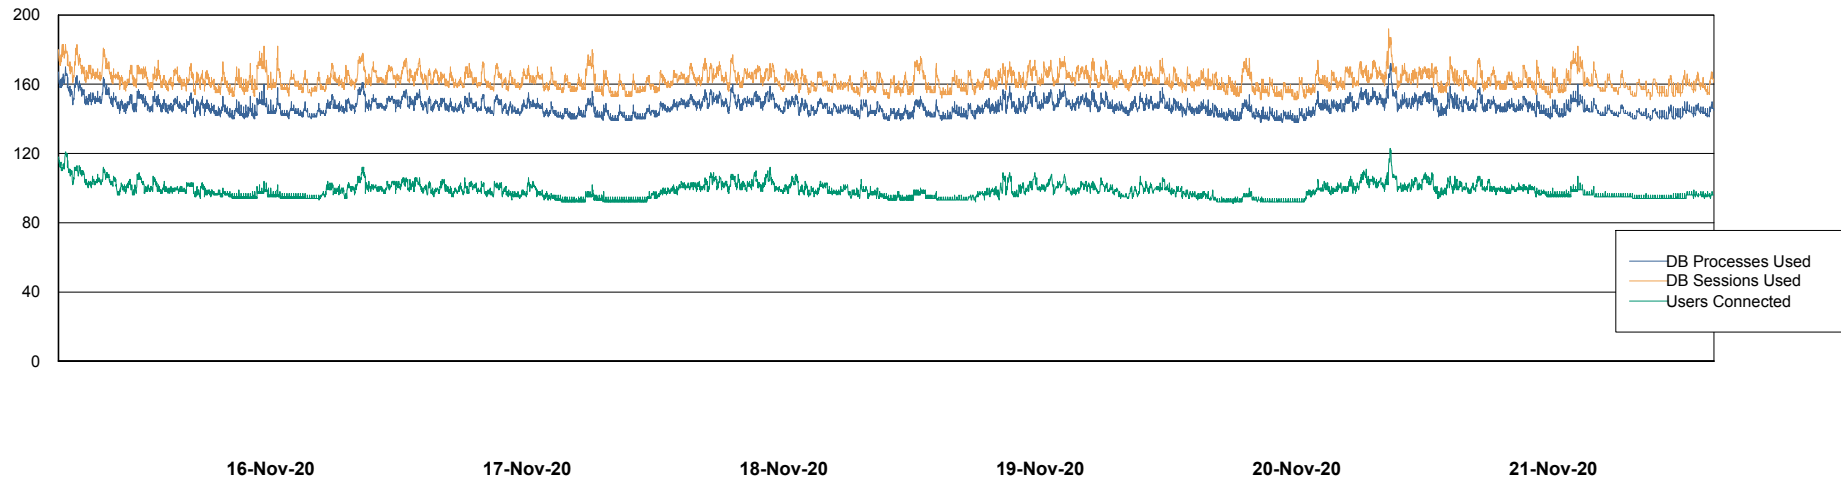

Database Performance VOSDB_Production

DB Processes Max 500
DB Sessions Max 772