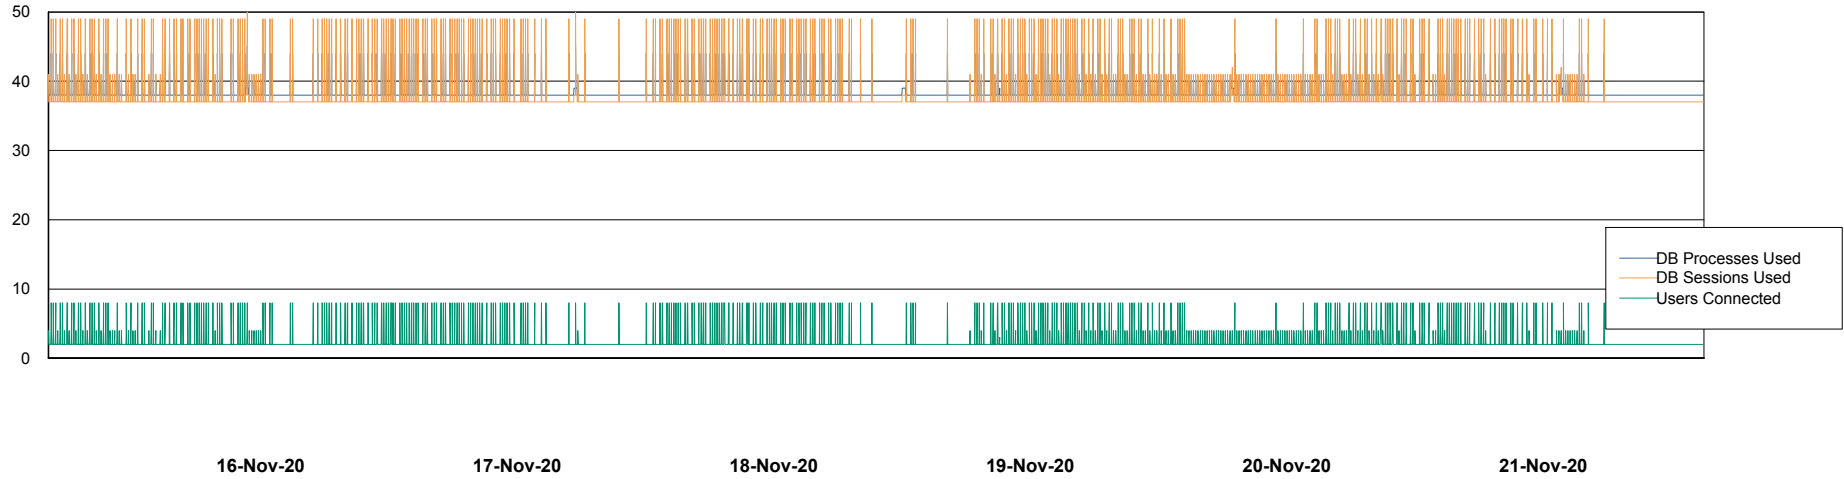

Database Performance VOSDB_Standby

DB Processes Max 300
DB Sessions Max 472