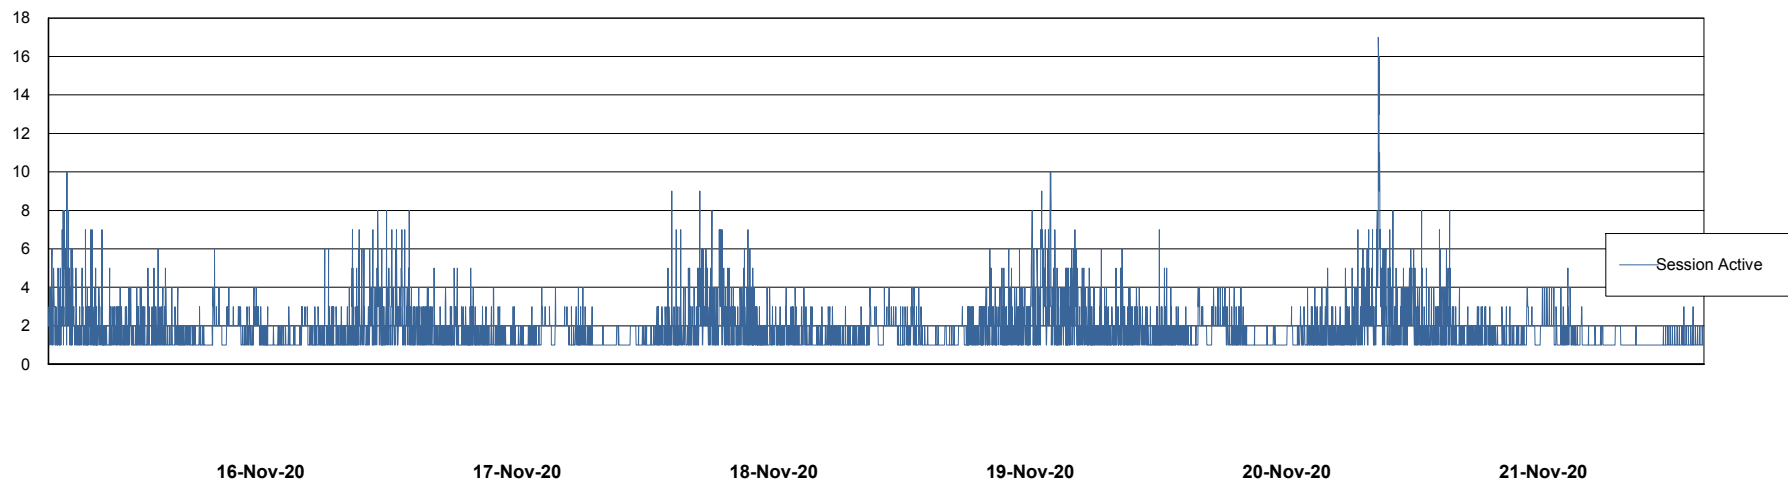

Database Performance VOSDB_Production

DB Processes Max 500
DB Sessions Max 772