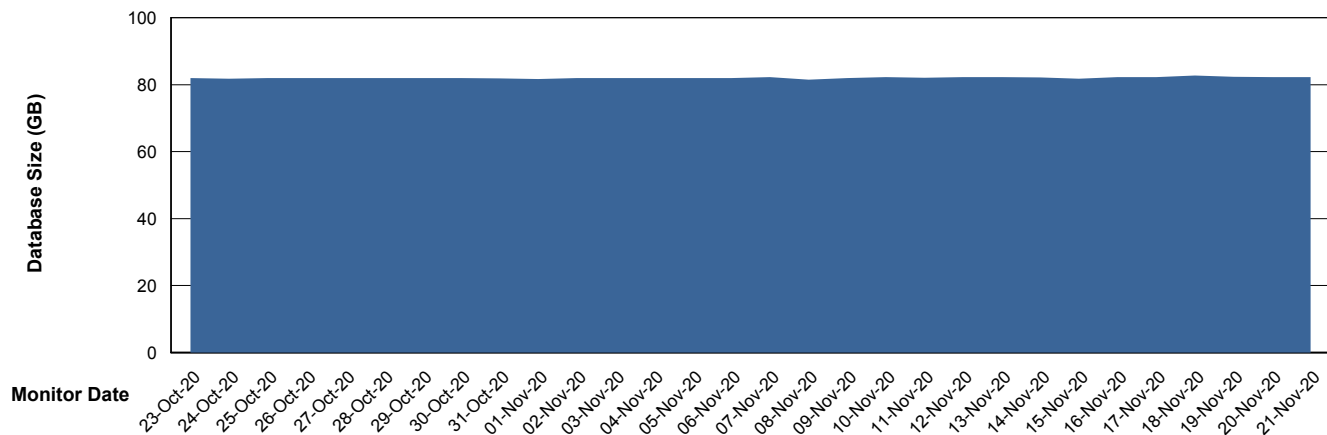

Weekly SLA Customer Report

Customer VEN_Production
Database ID 35

DATABASE SIZE ABSVEN06 Primary DB 2019

Database growth over last month

DATABASE SIZE VENDB_BI

Database growth over last month

Weekly SLA Customer Report