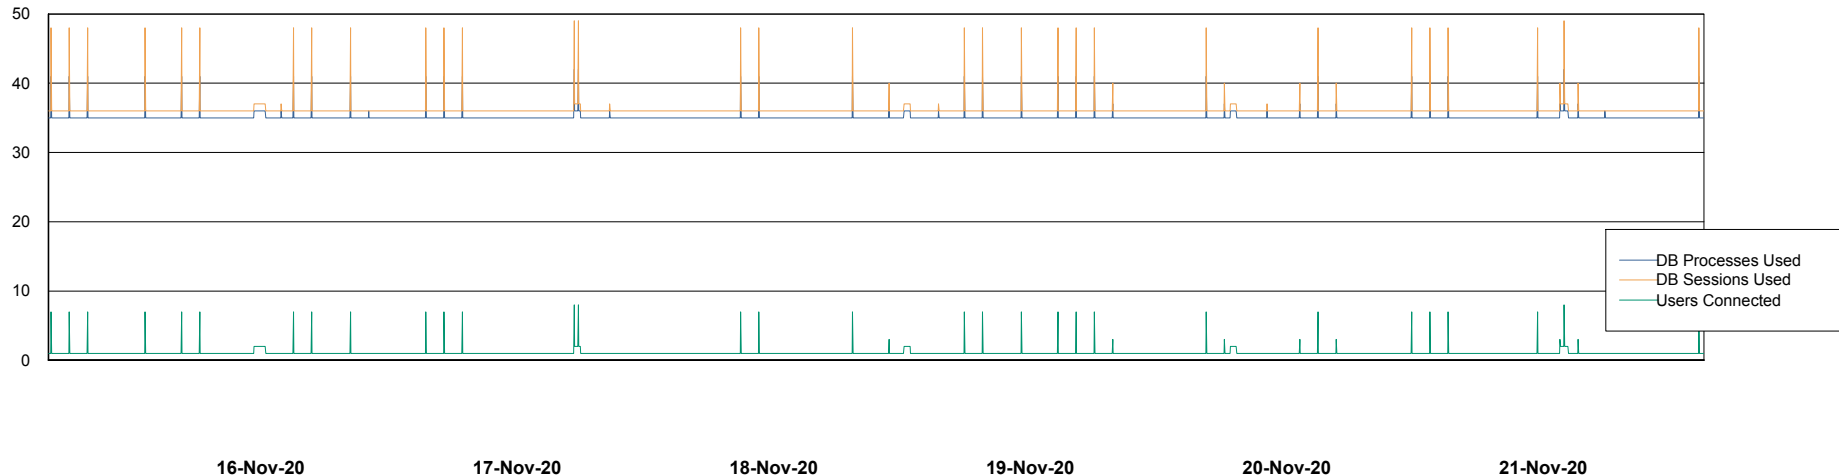

Database Performance ABSVEN07 Standby DB 2019

DB Processes Max 300
DB Sessions Max 472