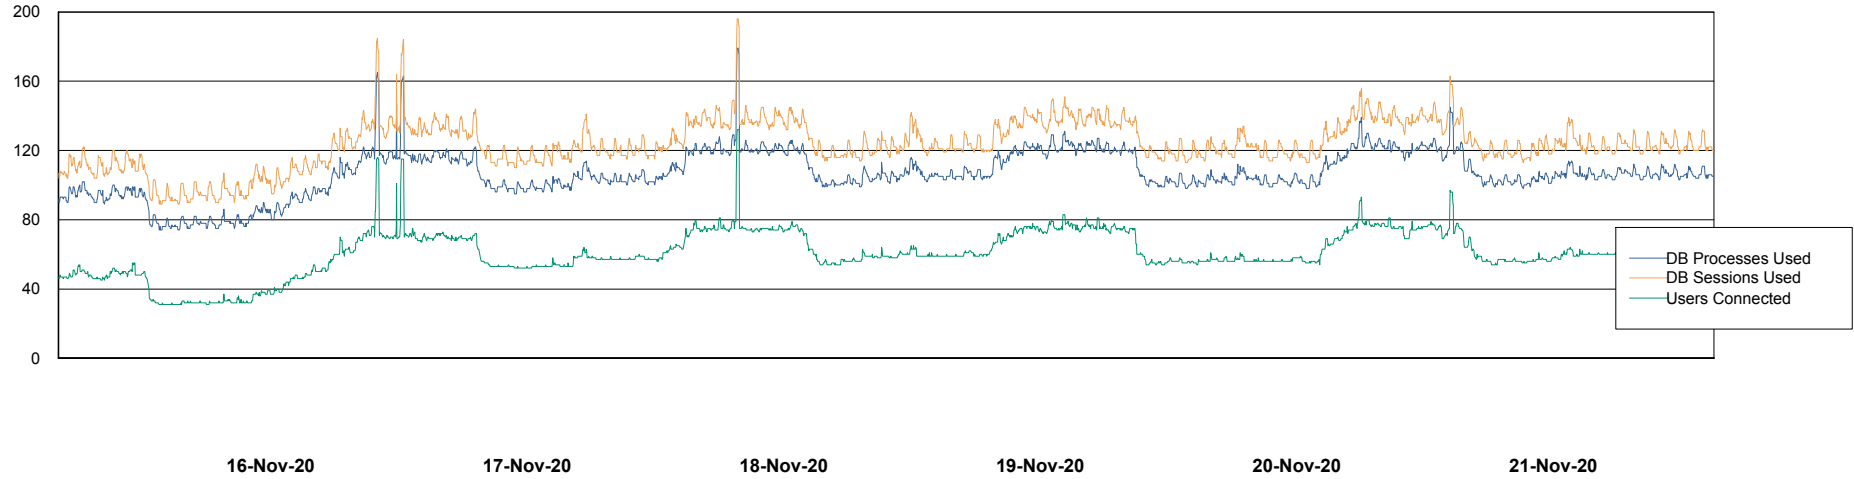

Database Performance ABSVEN06 Primary DB 2019

DB Processes Max 300
DB Sessions Max 472