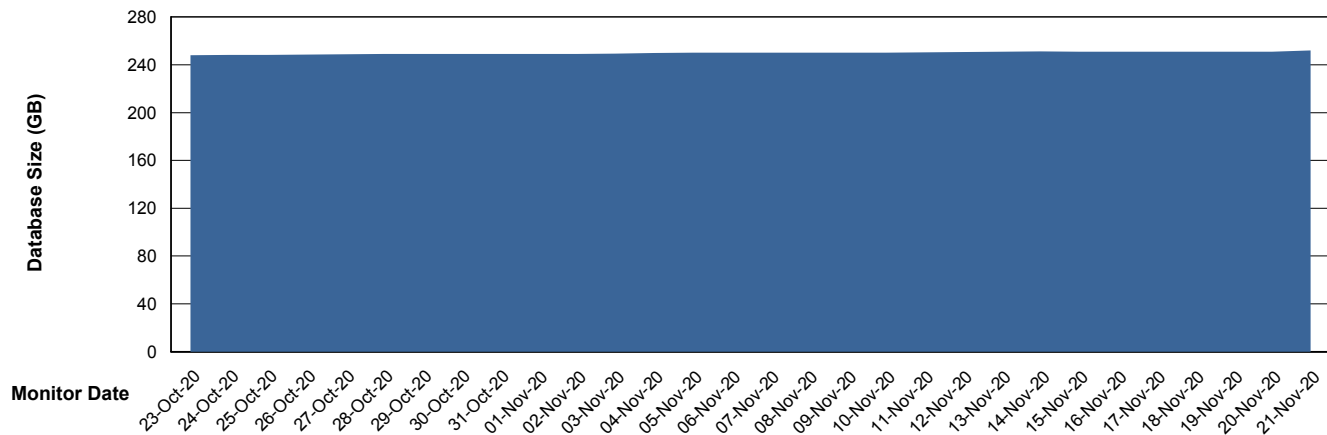

Database Performance ABSVEN07 Standby DB 2019

DB Processes Max 300
DB Sessions Max 472

Weekly SLA Customer Report

Customer VEN_Production
Database ID 35

Database Performance VENDB_BI

DB Processes Max 500
DB Sessions Max 772

Weekly SLA Customer Report

Customer VEN_Production
Database ID 35

DATABASE SIZE ABSVEN06 Primary DB 2019

Database growth over last month

DATABASE SIZE VENDB_BI

Database growth over last month

Weekly SLA Customer Report