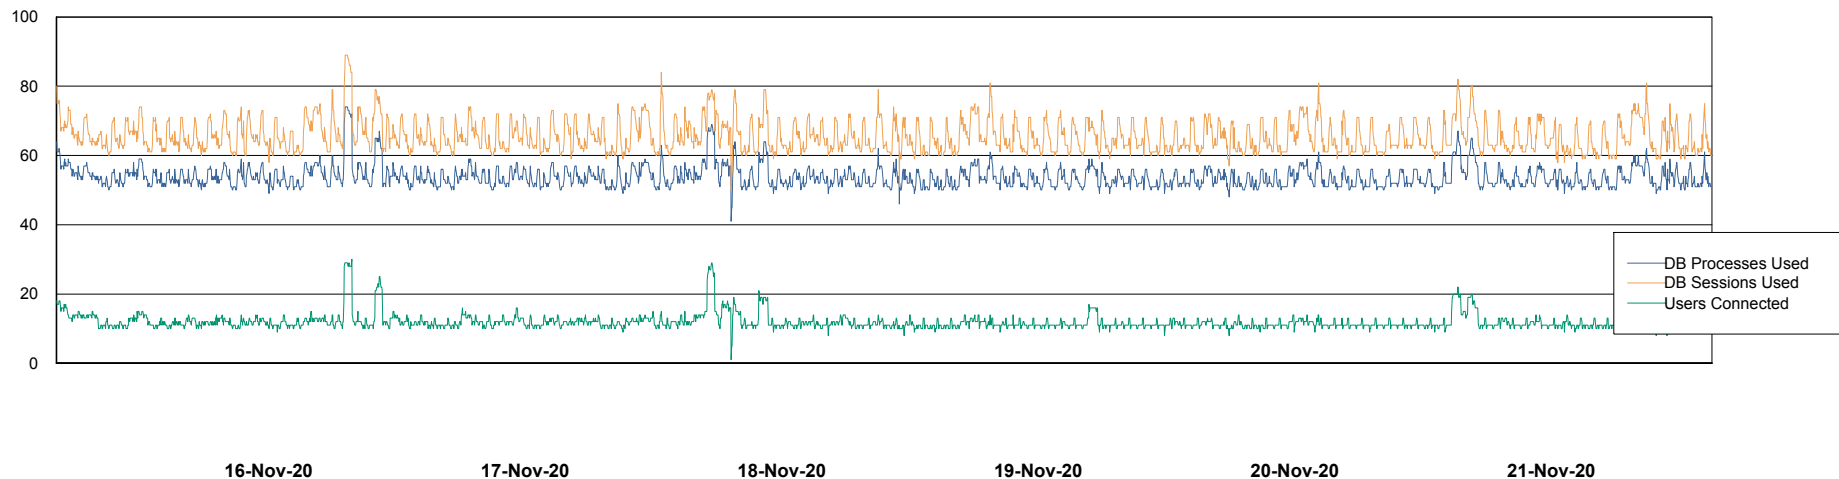

Database Performance ABSVEN07 Standby DB 2019

DB Processes Max 300
DB Sessions Max 472

Weekly SLA Customer Report

Customer VEN_Production
Database ID 35

Database Performance VENDB_BI

DB Processes Max 500
DB Sessions Max 772