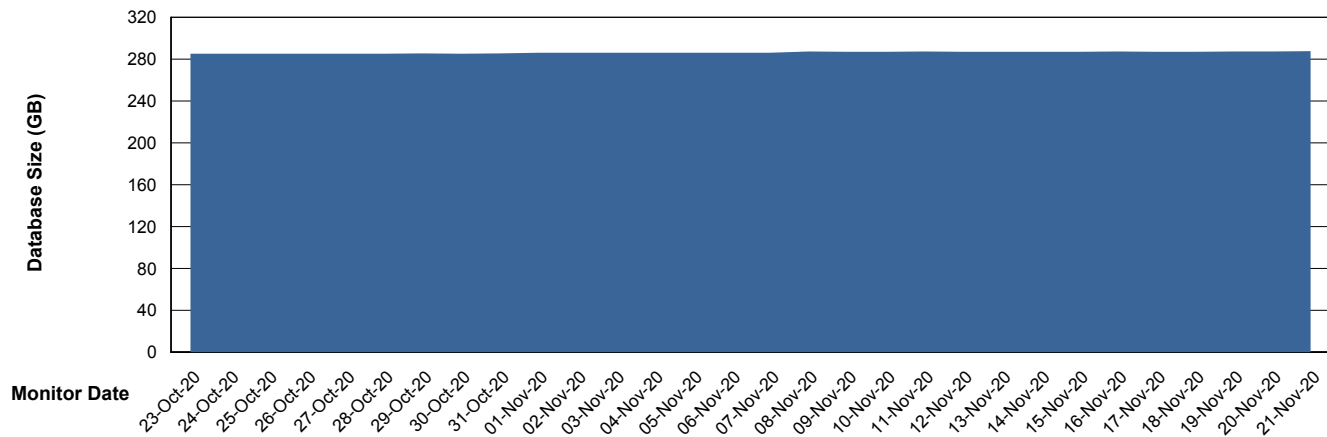

DATABASE SIZE STKDB_ABS1 Production Database

Database growth over last month

Database Tablespace STKDB_ABS1 Production Database

Date	Tablespace Name	Filesize (Gb)	Usedsize (Gb)	Percentage free
21-Nov-20	ABSDATA	177	117	34
	INDX	194	163	16
20-Nov-20	ABSDATA	177	117	34
	INDX	194	163	16
19-Nov-20	ABSDATA	177	117	34
	INDX	194	163	16
18-Nov-20	ABSDATA	177	117	34
	INDX	194	163	16
17-Nov-20	ABSDATA	177	117	34
	INDX	194	163	16
16-Nov-20	ABSDATA	177	117	34
	INDX	194	163	16
15-Nov-20	ABSDATA	177	117	34
	INDX	194	163	16