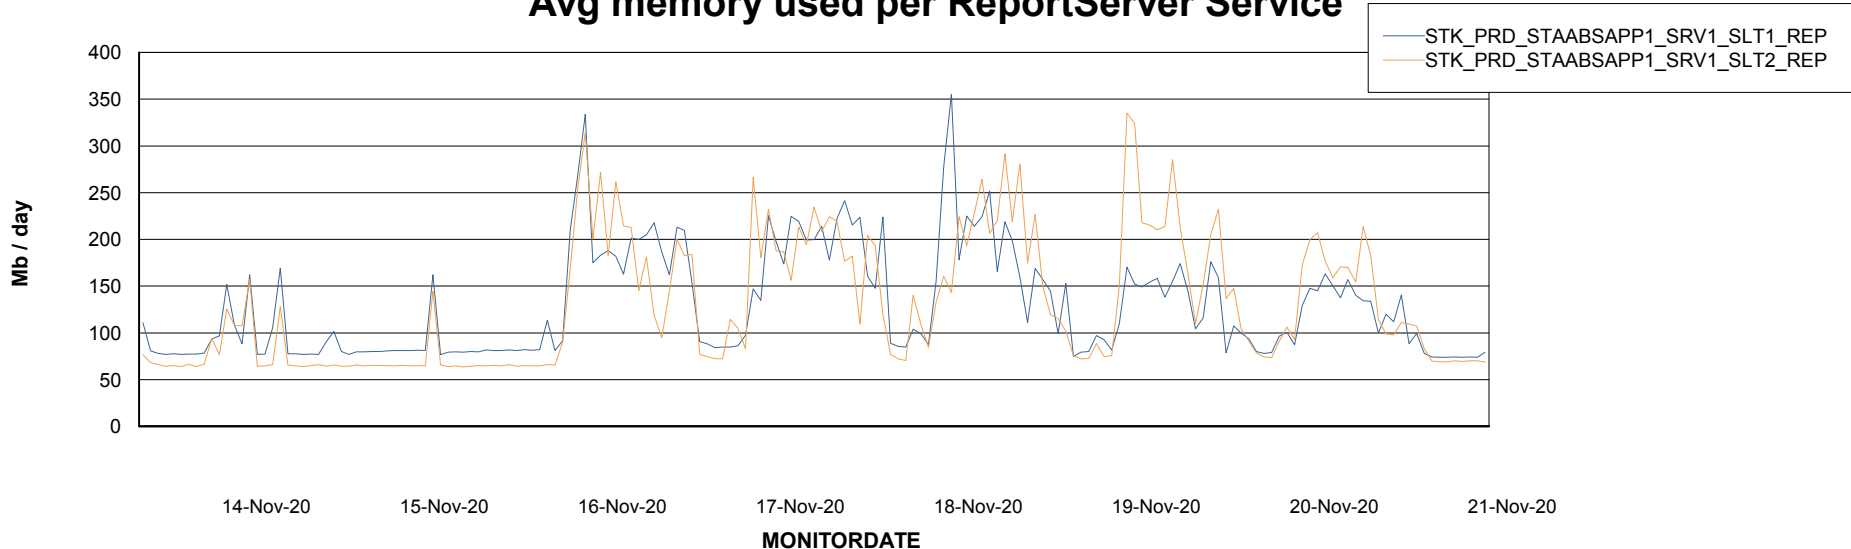

ABSSolute Application ReportServer Services

Avg memory used per ReportServer Service