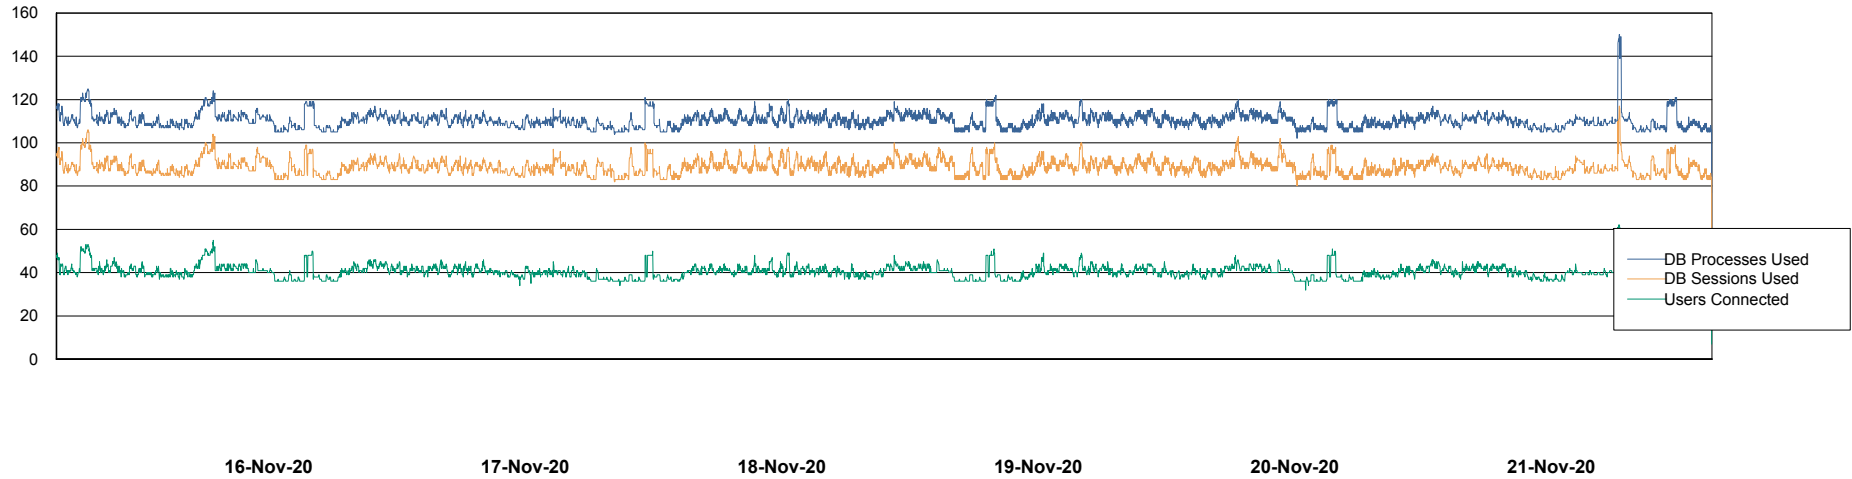

Database Performance STKDB_ABS1 Production Database