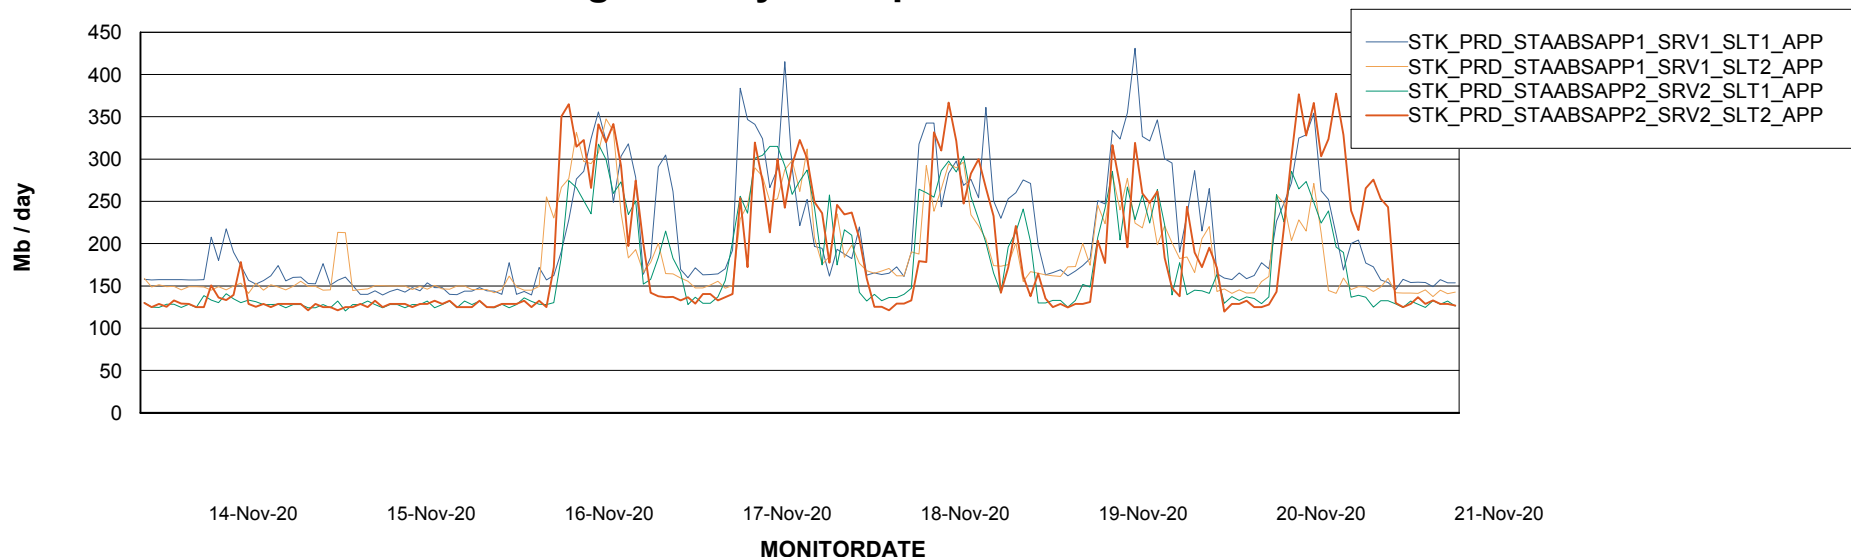

ABSolute Application Server Services

Avg memory used per ABS Server Service