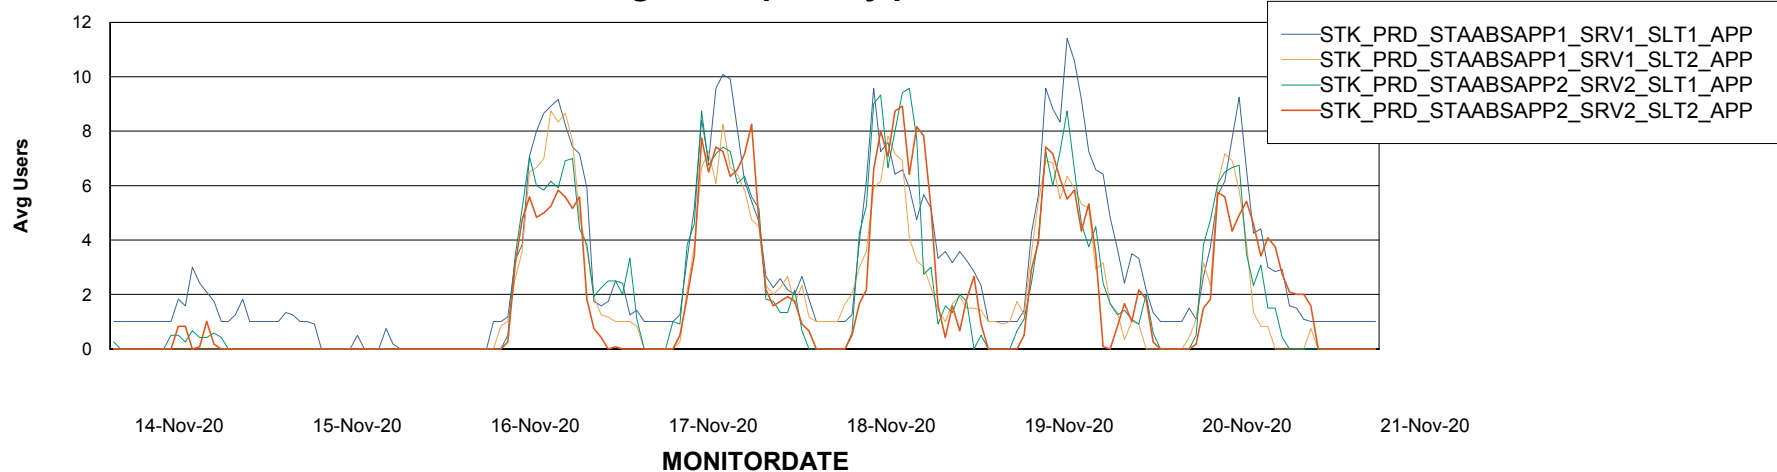

Avg users per day per ABS server