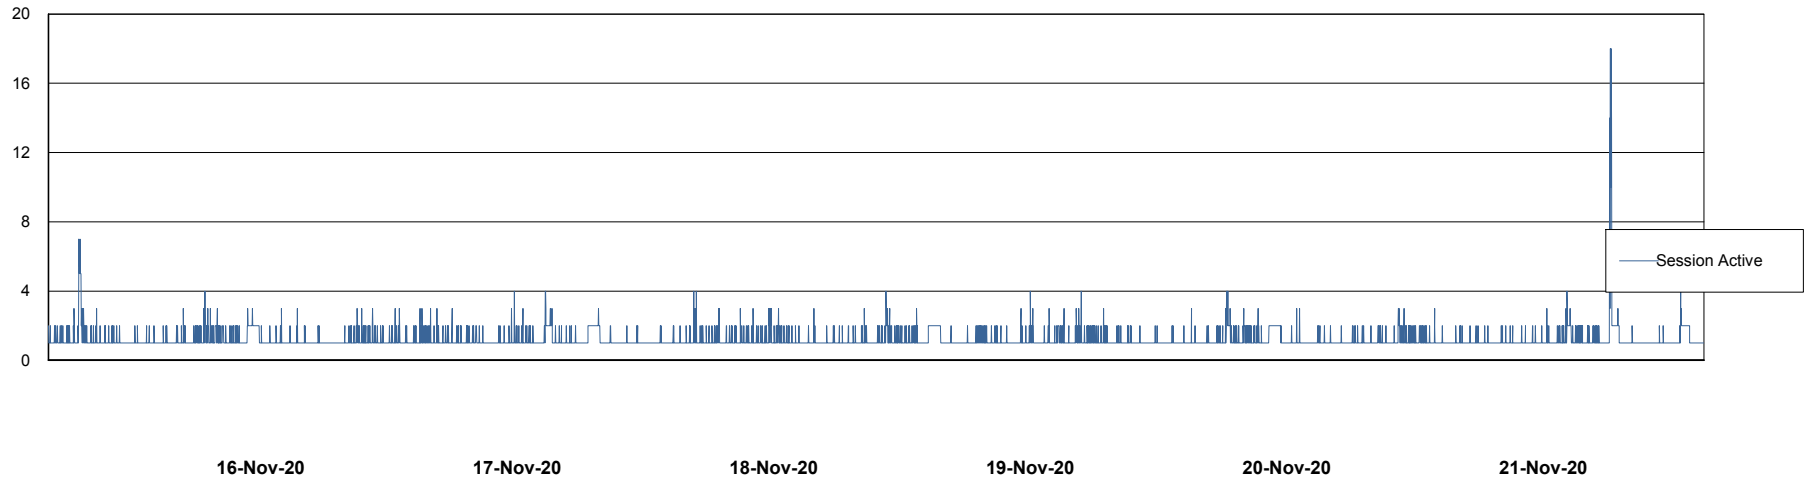

Database Performance STKDB_ABS1 Production Database