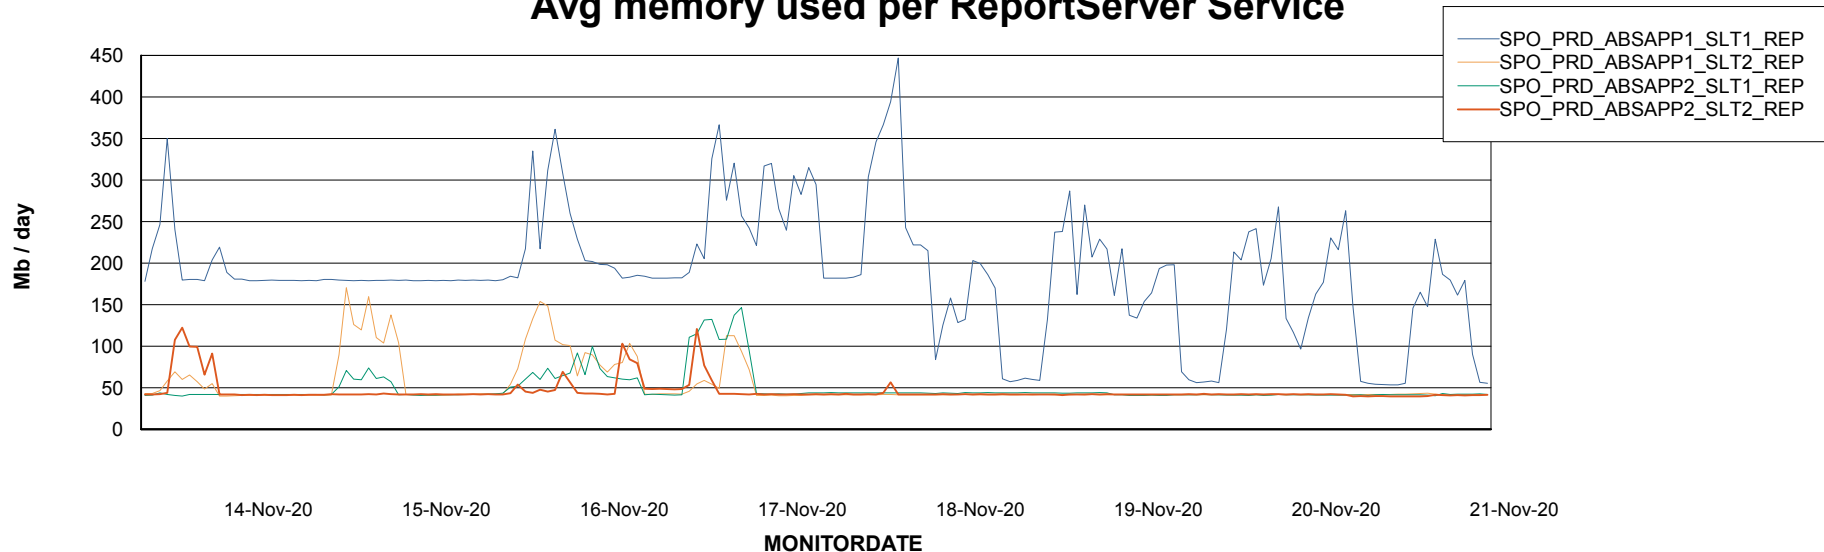

Avg users per day per ABS server

Weekly SLA Customer Report

Customer SPO_Production Silver
Database ID 57

ABSSolute Application ReportServer Services

Avg memory used per ReportServer Service

Disaster per ABS component