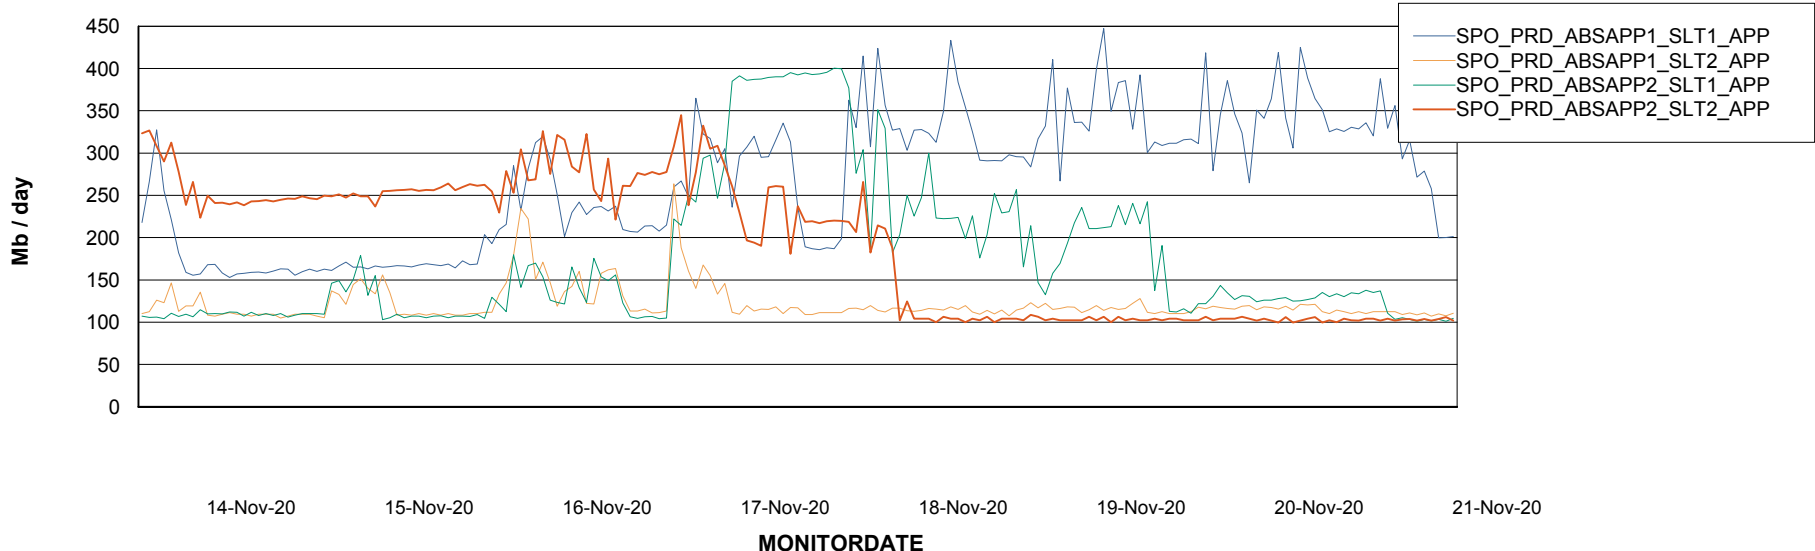

Standby Database Health SPO_Production Silver

Recovery lag for last 7 days

Weekly SLA Customer Report

Customer SPO_Production Silver
Database ID 57

ABSSolute Application Server Services

Avg memory used per ABS Server Service