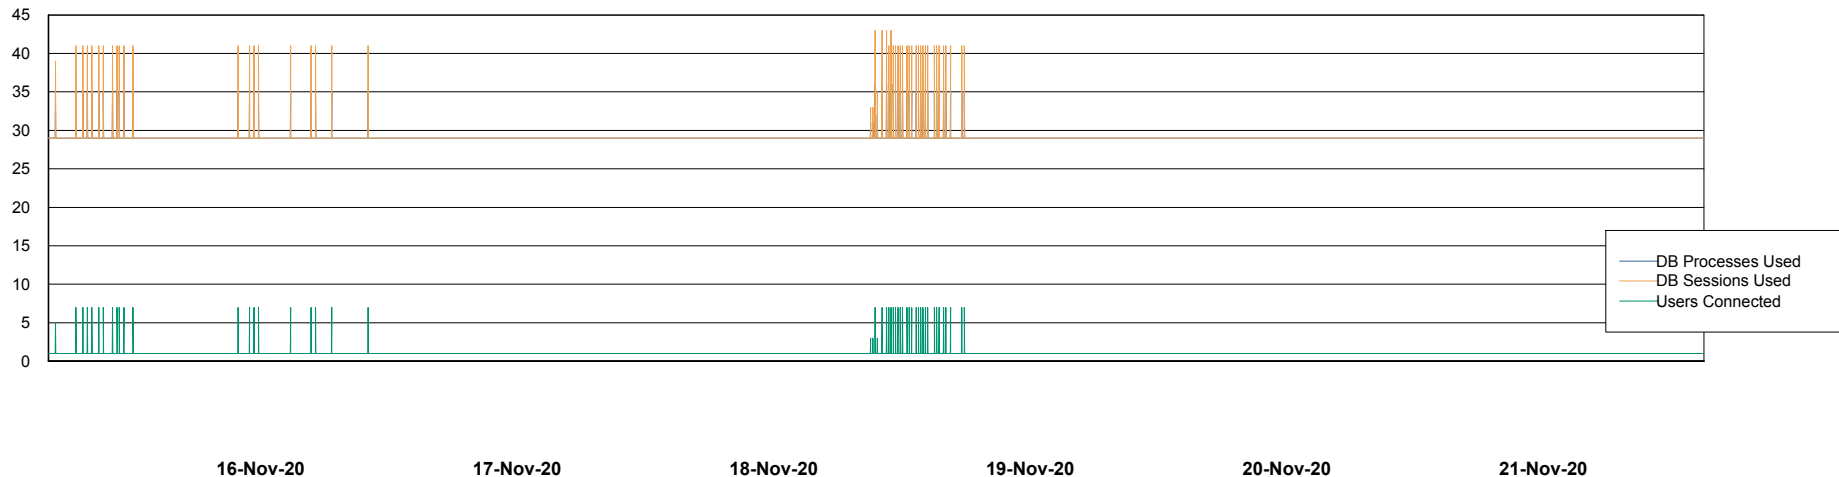

Weekly SLA Customer Report

Customer SPO_Production Silver
Database ID 57

Database Performance SPODB_Production

DB Processes Max 300
DB Sessions Max 472

Weekly SLA Customer Report

Customer SPO_Production Silver
Database ID 57

Database Performance SPODB_Standby

DB Processes Max 300
DB Sessions Max 472

Weekly SLA Customer Report

Customer SPO_Production Silver
Database ID 57

DATABASE SIZE SPODB_BI

Database growth over last month

DATABASE SIZE SPODB_Production