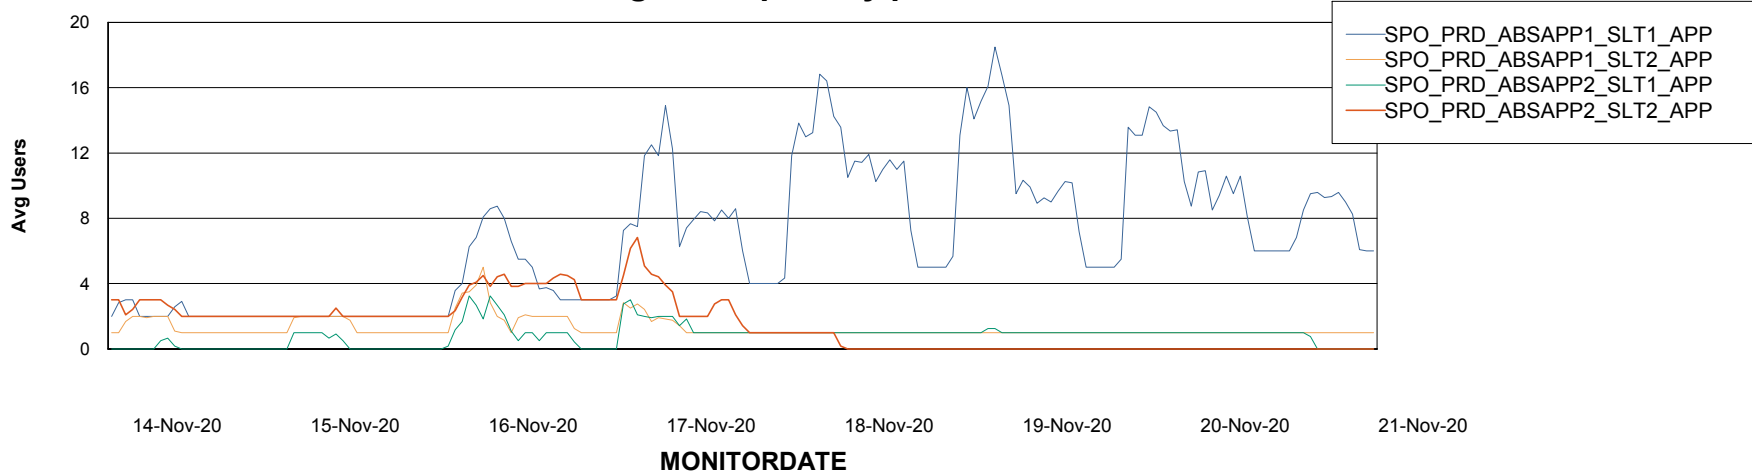

Avg users per day per ABS server