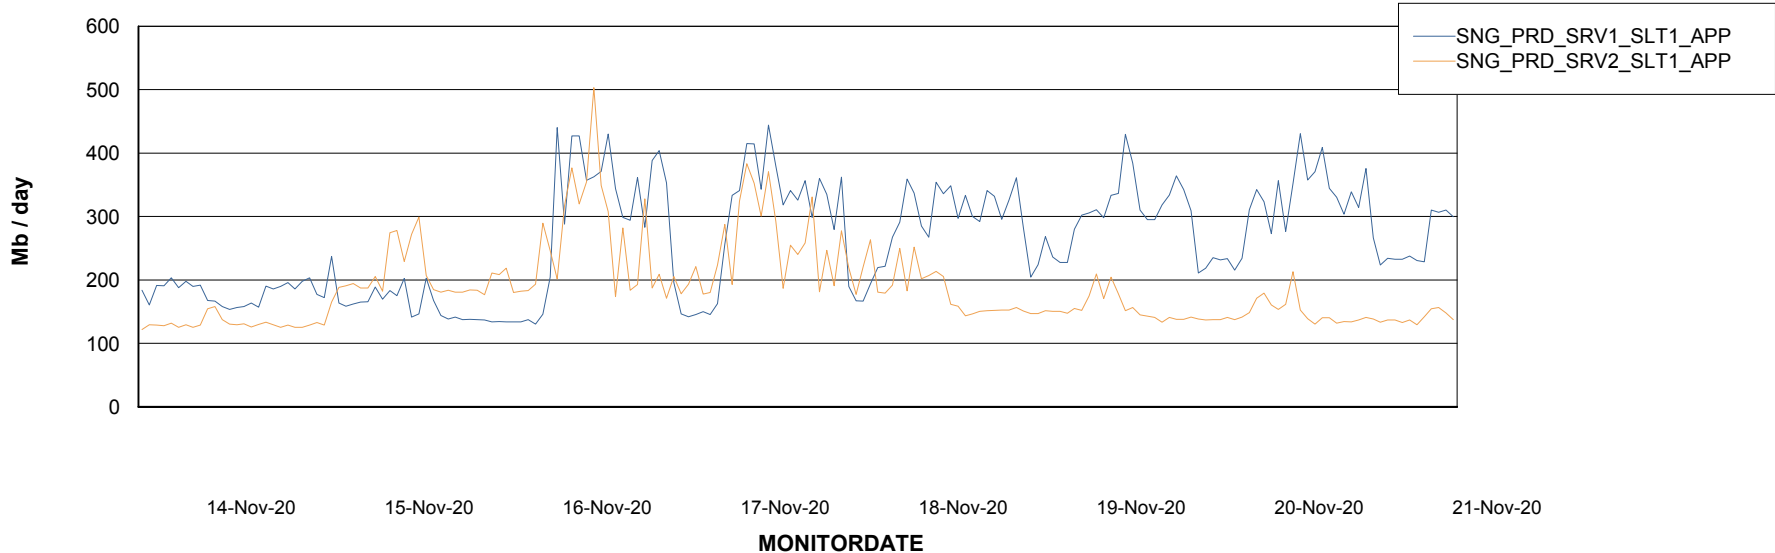

DATABASE SIZE SNGDB_Production

Database growth over last month

Database Tablespace SNGDB_Production

Date	Tablespace Name	Filesize (Gb)	Usedsize (Gb)	Percentage free
21-Nov-20	ABSDATA	40	25	38
	INDX	80	63	21
20-Nov-20	ABSDATA	40	25	38
	INDX	80	63	21
19-Nov-20	ABSDATA	40	25	38
	INDX	80	63	21
18-Nov-20	ABSDATA	40	25	38
	INDX	80	63	21
17-Nov-20	ABSDATA	40	25	38
	INDX	80	63	21
16-Nov-20	ABSDATA	40	25	38
	INDX	80	62	23
15-Nov-20	ABSDATA	40	25	38
	INDX	80	62	23

Weekly SLA Customer Report

Customer SNG_Production
Database ID 70

ABSolute Application Server Services

Avg memory used per ABS Server Service

Avg users per day per ABS server

Weekly SLA Customer Report

Customer SNG_Production
Database ID 70