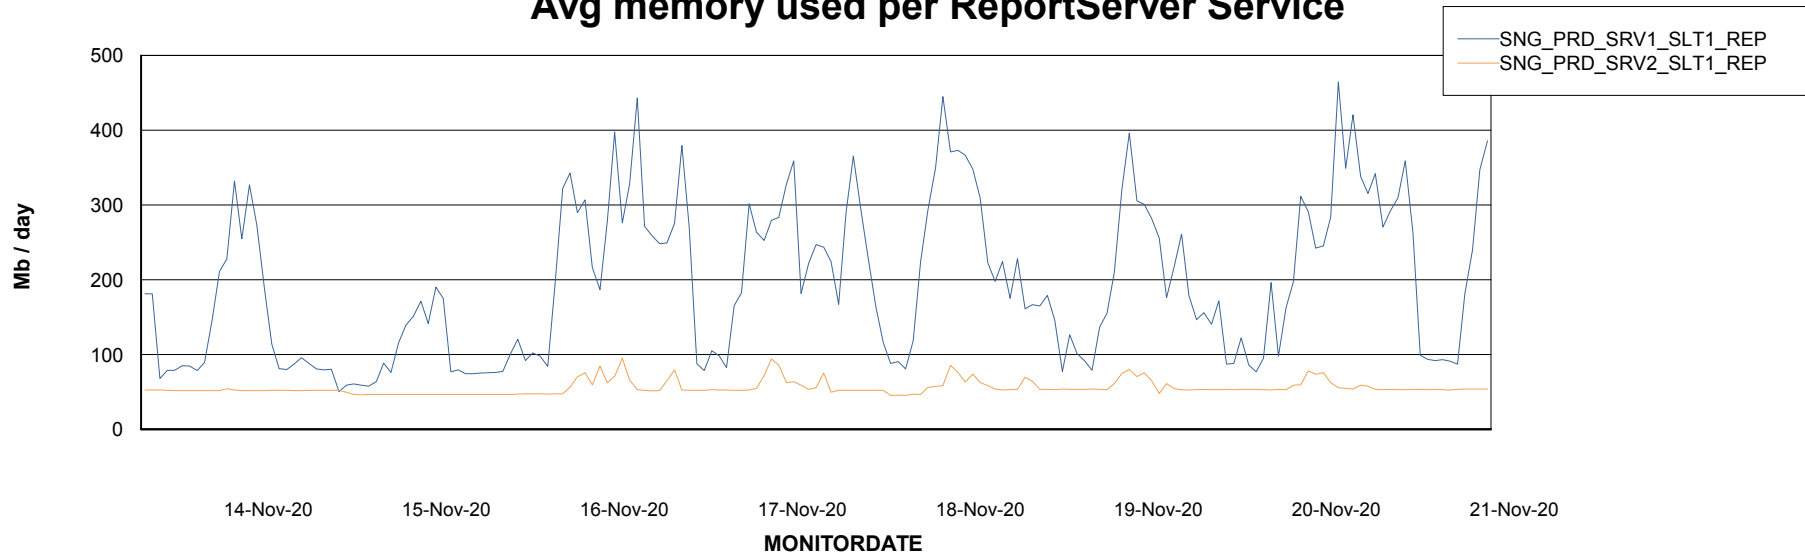

ABSSolute Application ReportServer Services

Avg memory used per ReportServer Service