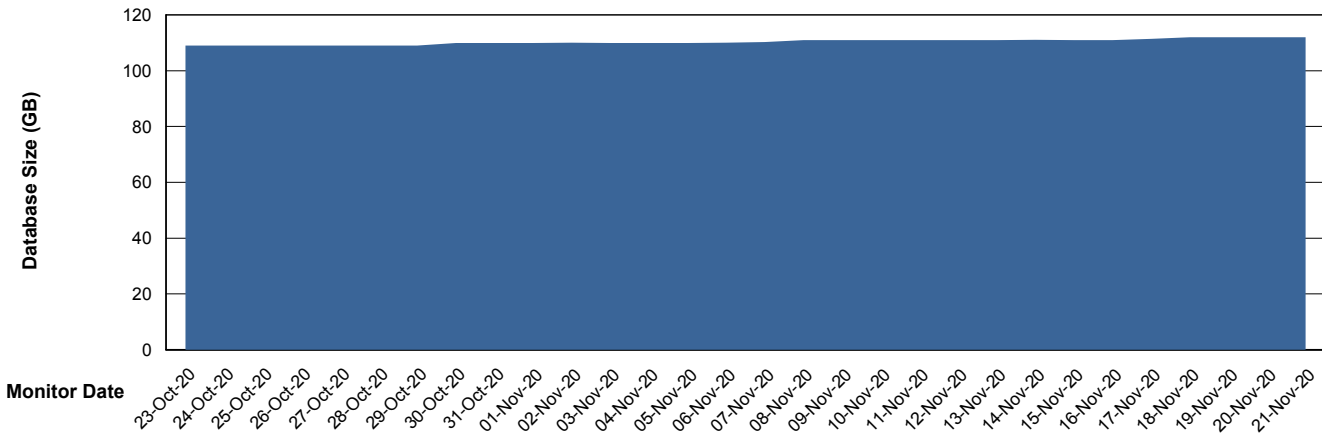

DATABASE SIZE SNGDB_Production

Database growth over last month

Database Tablespace SNGDB_Production

Date	Tablespace Name	Filesize (Gb)	Usedsize (Gb)	Percentage free
21-Nov-20	ABSDATA	40	25	38
	INDX	80	63	21
20-Nov-20	ABSDATA	40	25	38
	INDX	80	63	21
19-Nov-20	ABSDATA	40	25	38
	INDX	80	63	21
18-Nov-20	ABSDATA	40	25	38
	INDX	80	63	21
17-Nov-20	ABSDATA	40	25	38
	INDX	80	63	21
16-Nov-20	ABSDATA	40	25	38
	INDX	80	62	23
15-Nov-20	ABSDATA	40	25	38
	INDX	80	62	23