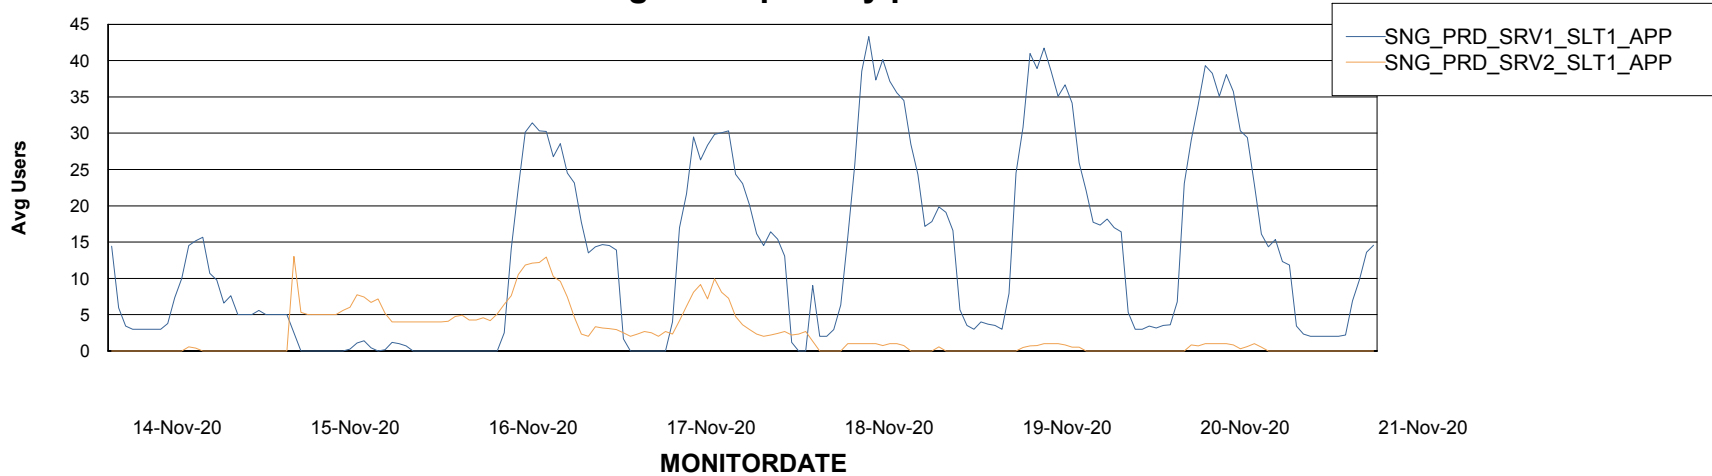

Weekly SLA Customer Report

Customer SNG_Production
Database ID 70

ABSolute Application Server Services

Avg memory used per ABS Server Service

Avg users per day per ABS server

Weekly SLA Customer Report

Customer SNG_Production
Database ID 70