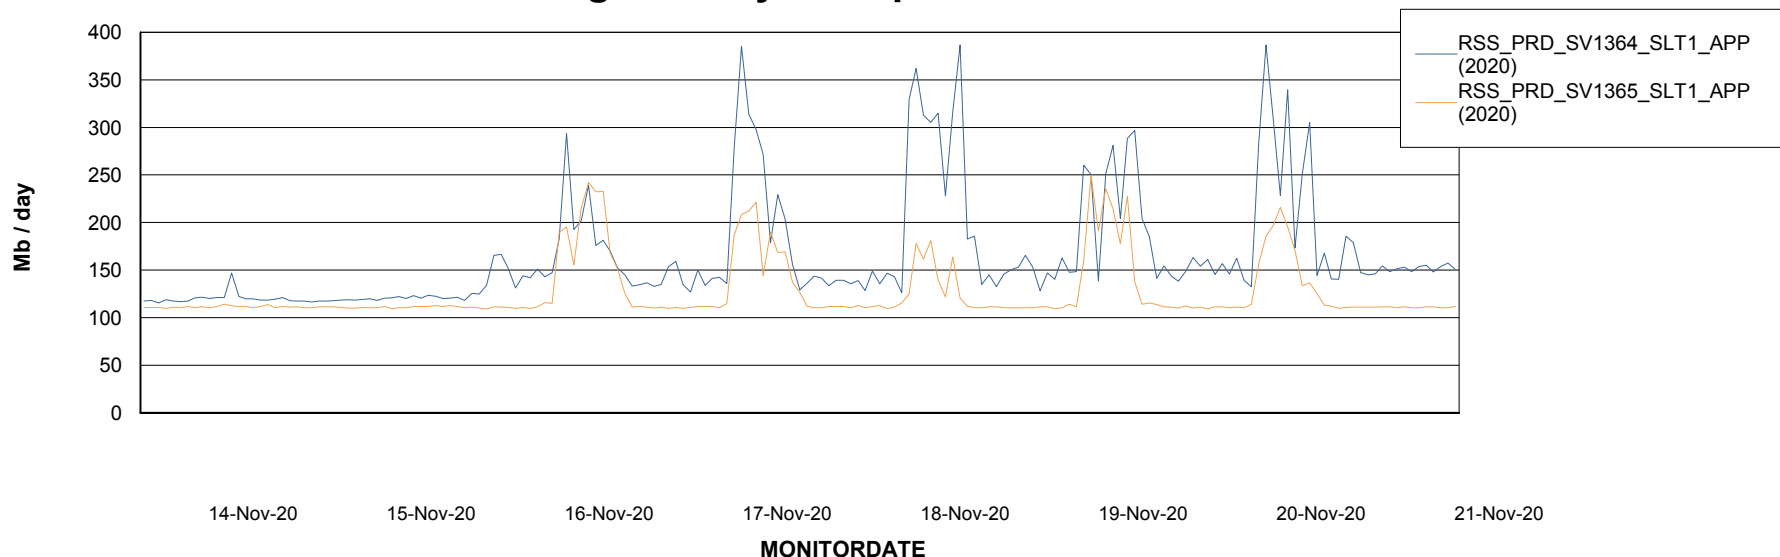

ABSSolute Application Server Services

Avg memory used per ABS Server Service