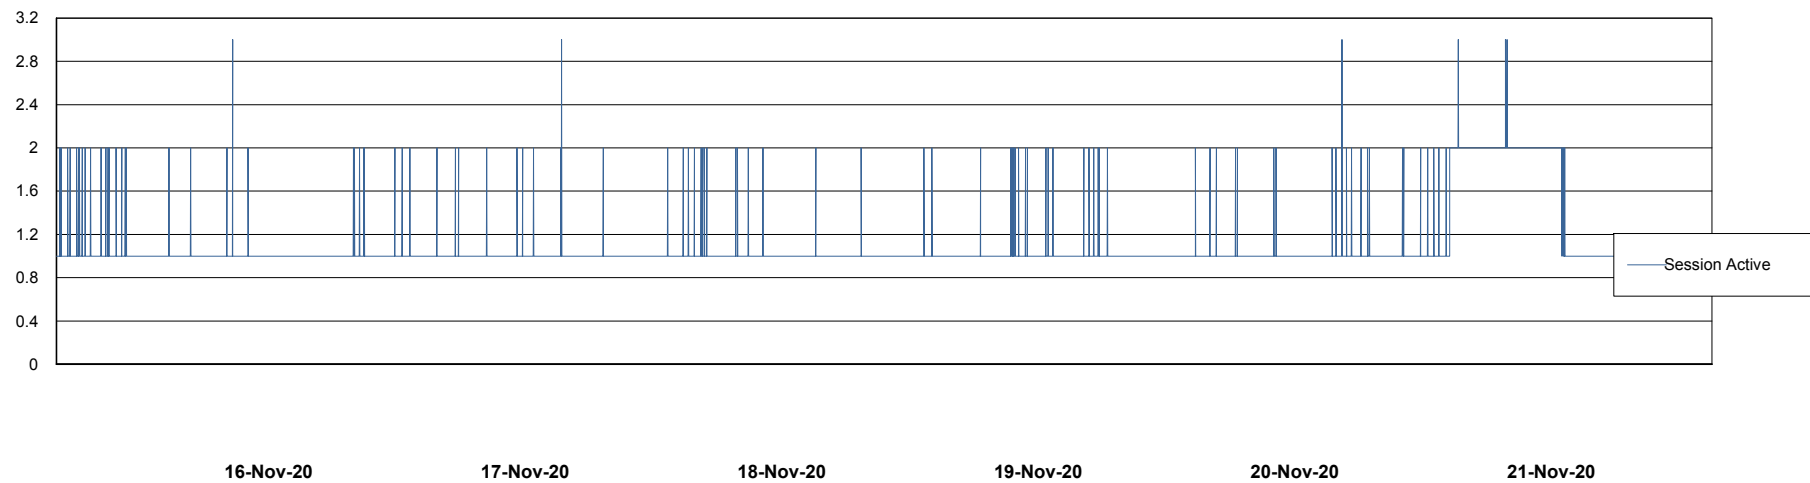

Database Performance RSS_DB_Primary (2020)

DB Processes Max 300
DB Sessions Max 472