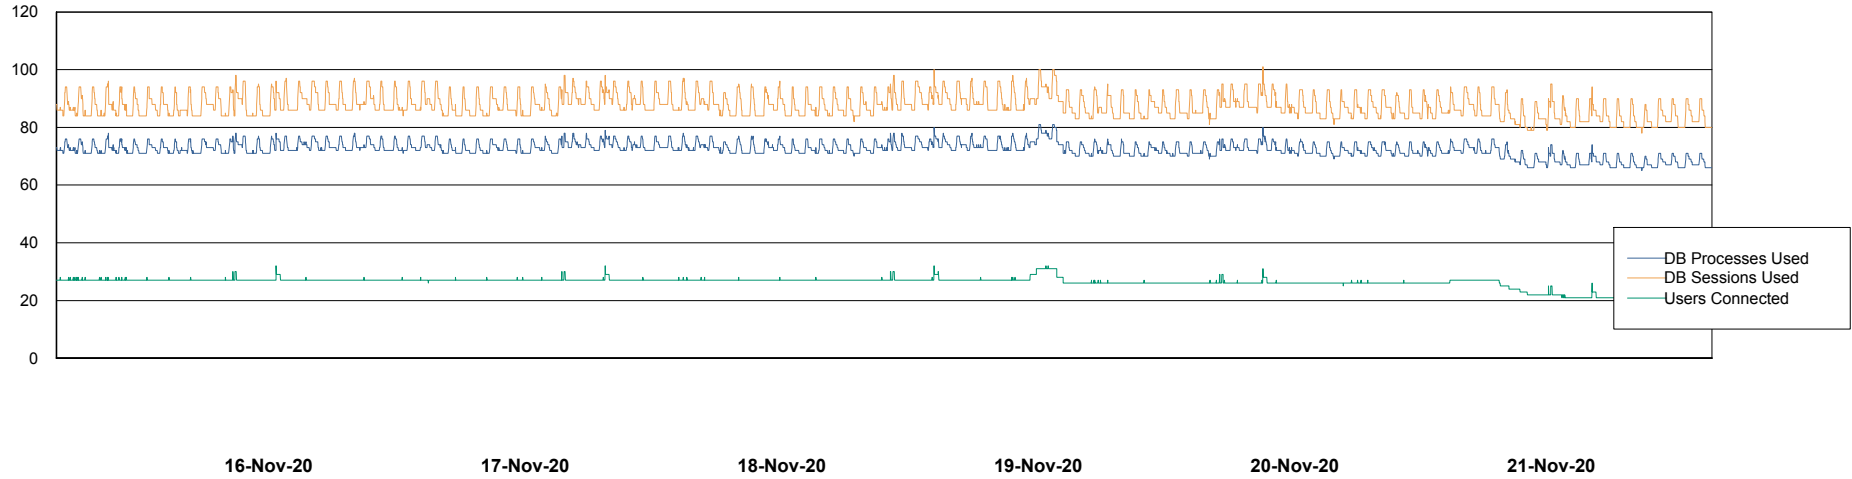

Database Performance RSS_DB_Primary (2020)

DB Processes Max 300
DB Sessions Max 472