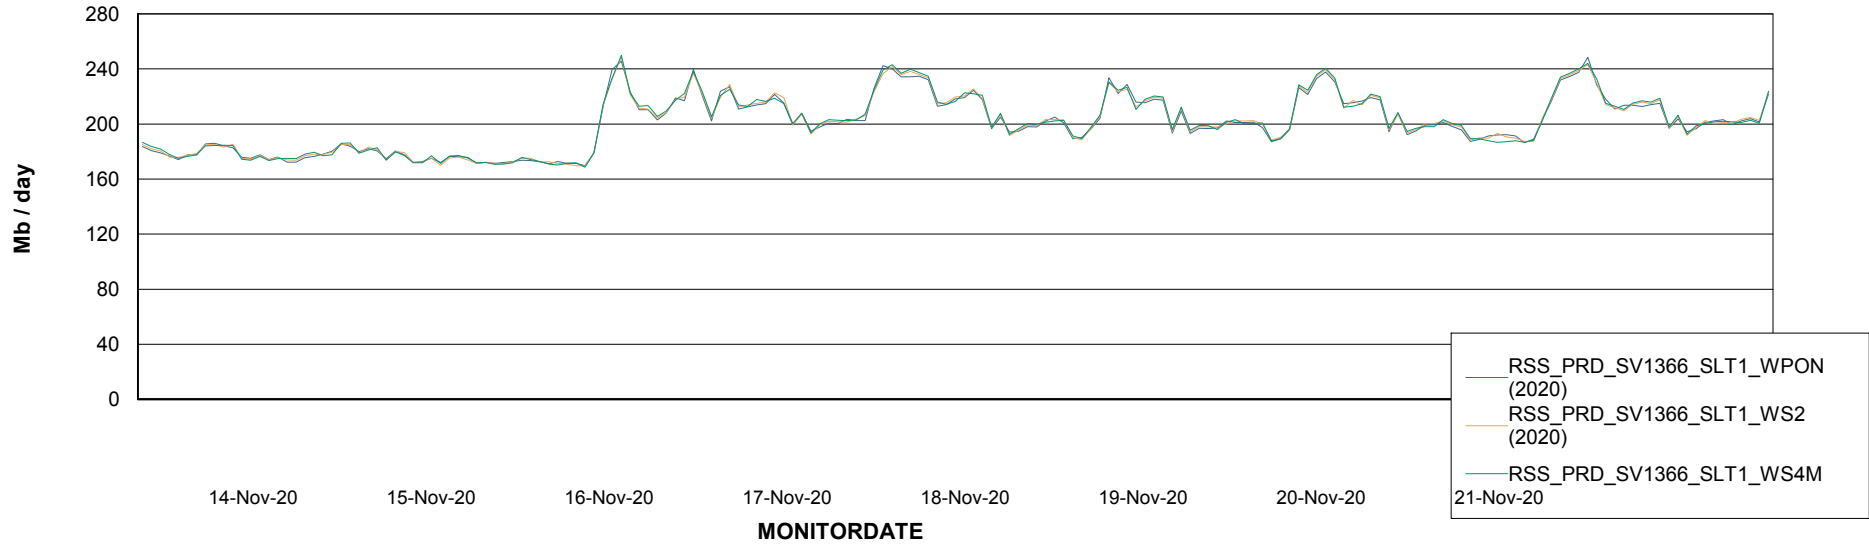

ABSSolute Web Component Services

Avg memory used per ABS Web component