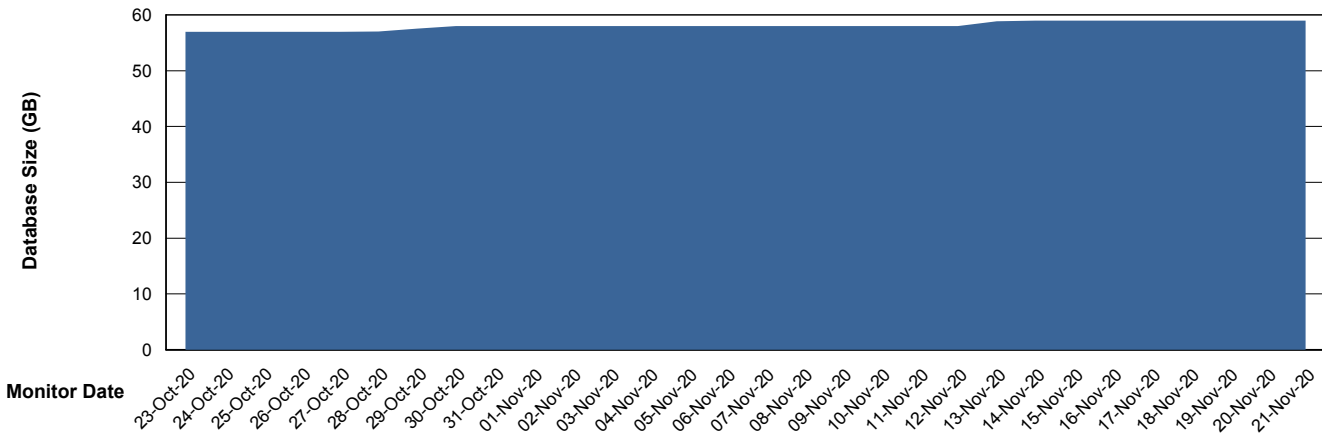

DATABASE SIZE RSS_DB_Primary (2020)

Database growth over last month

Database Tablespace RSS_DB_Primary (2020)

Date	Tablespace Name	Filesize (Gb)	Usedsize (Gb)	Percentage free
21-Nov-20	ABSDATA	37	29	22
	INDX	32	28	13
20-Nov-20	ABSDATA	37	29	22
	INDX	32	28	13
19-Nov-20	ABSDATA	37	29	22
	INDX	32	28	13
18-Nov-20	ABSDATA	37	29	22
	INDX	32	28	13
17-Nov-20	ABSDATA	37	29	22
	INDX	32	28	13
16-Nov-20	ABSDATA	37	29	22
	INDX	32	28	13
15-Nov-20	ABSDATA	37	29	22
	INDX	32	28	13