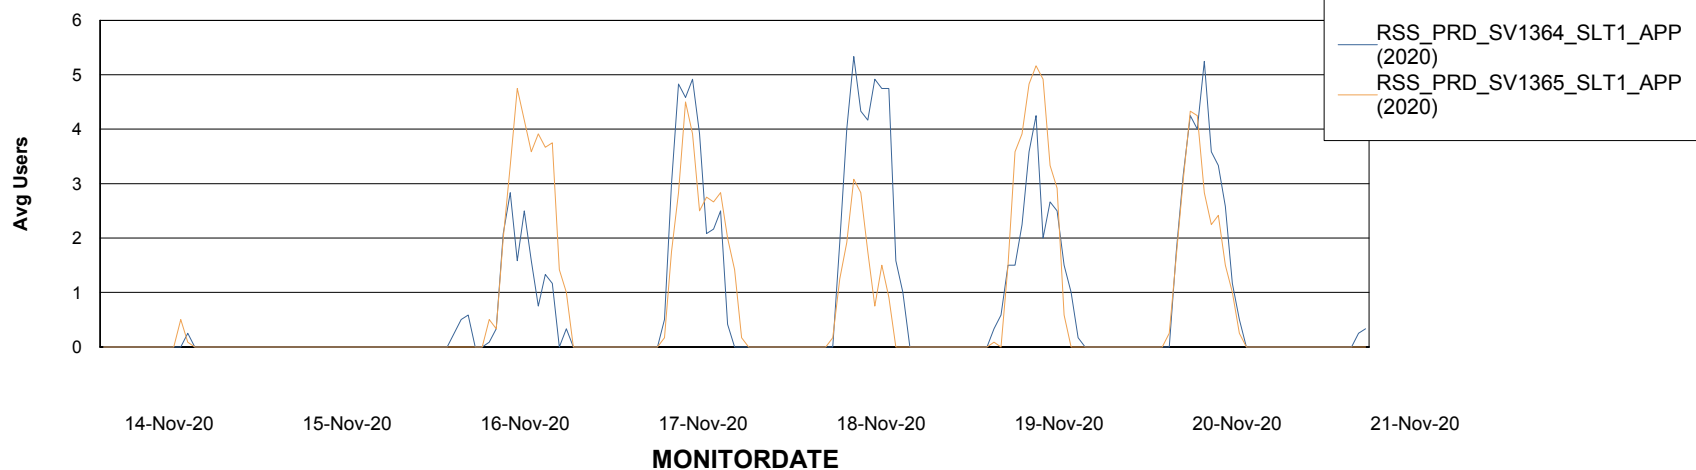

Avg users per day per ABS server