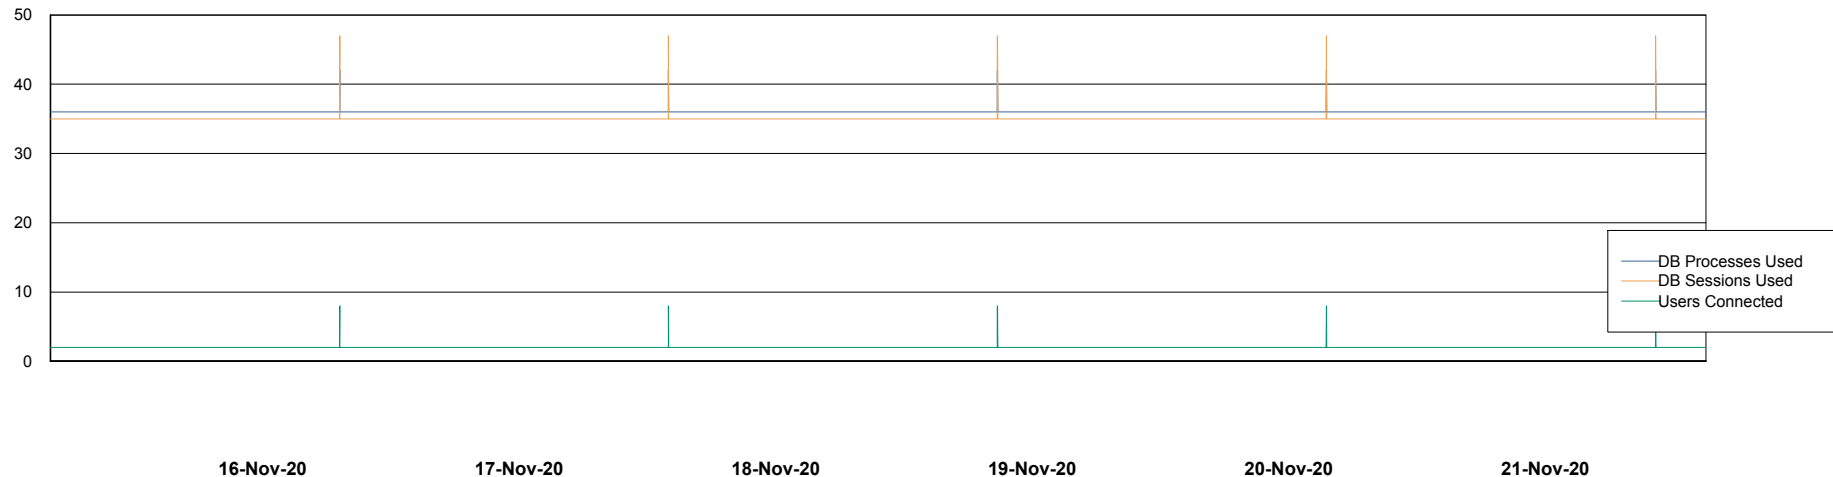

Database Performance RSS_DB_Standby (2020)

DB Processes Max 300
DB Sessions Max 472