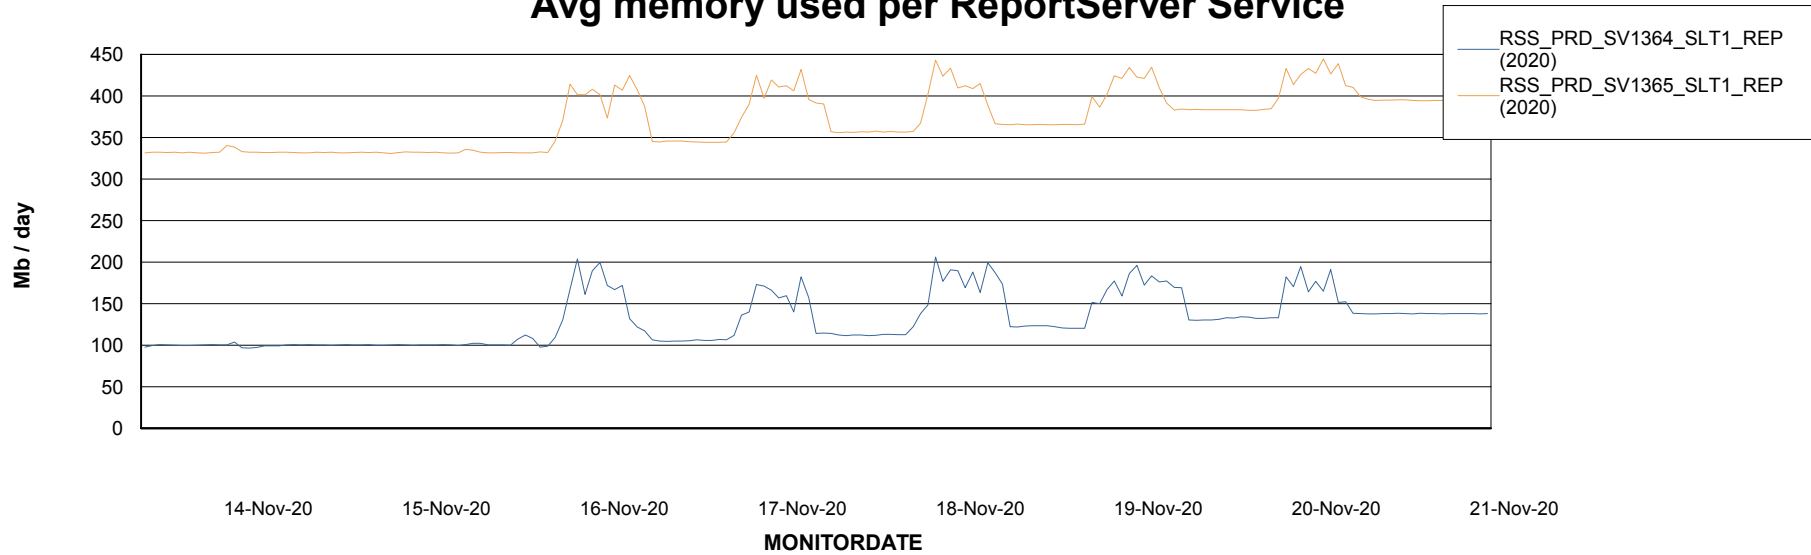

ABSSolute Application ReportServer Services

Avg memory used per ReportServer Service