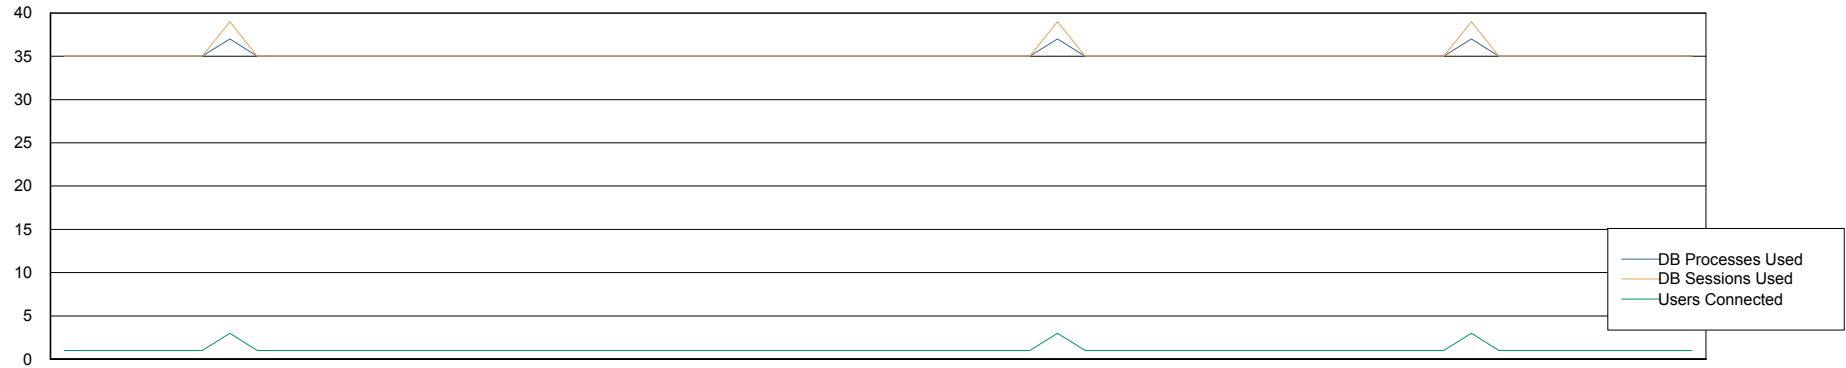

Database Performance PCODB_Standby