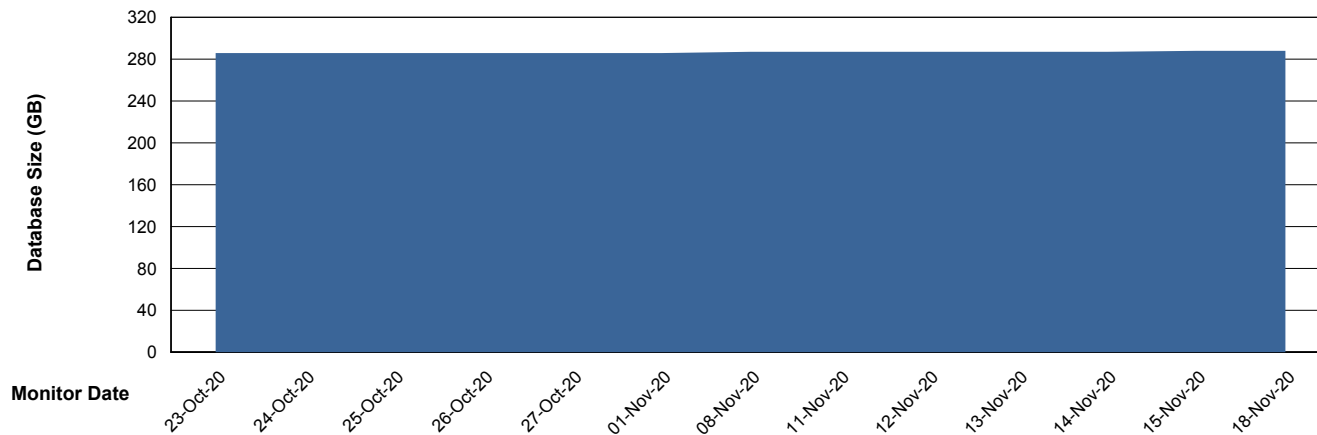

Customer PCO Production
Database ID 44

Database Performance PCODB_Standby

18-Nov-20

18-Nov-20

Weekly SLA Customer Report

Customer PCO Production
 Database ID 44

DATABASE SIZE PCODB_Production

Database growth over last month